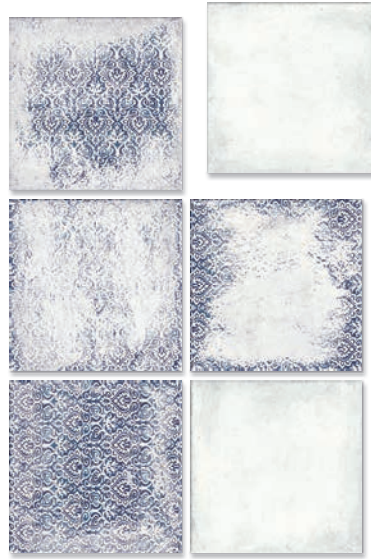

CLAY

22,3x22,3 / 8,7x8,7"

Clay Glacier - Clay Glacier Elvia 22,3x22,3 / 8,7x8,7"
 Clay Sienna - Clay Sienna Elvia 22,3x22,3 / 8,7x8,7"

PACKING LIST

Approximate

box / caja

Size Formato	Kg. Gros/Box Kg. Bruto/Caja	Tiles/Box Piezas/Caja	Sqm/Box M ² /Caja
22,3x22,3	23	23	1,14

1. Clay Fossil - Clay Fossil Eve 22,3x22,3 / 8,7x8,7"
2. Clay Glacier - Clay Glacier Elvia 22,3x22,3 / 8,7x8,7"
3. Clay Glacier - Clay Glacier Alanis 22,3x22,3 / 8,7x8,7"

Clay Glacier - **B09**
24 different graphics

Clay Glacier Elvia - **B26**
12 different graphics

Clay Glacier Alanis - **B26**
12 different graphics

Clay Fossil - **B09** 24 different graphics

Clay Fossil Eve - **B26** 12 different graphics

Clay Sienna - **B09** 24 different graphics

Clay Sienna Elvia - **B26** 12 different graphics