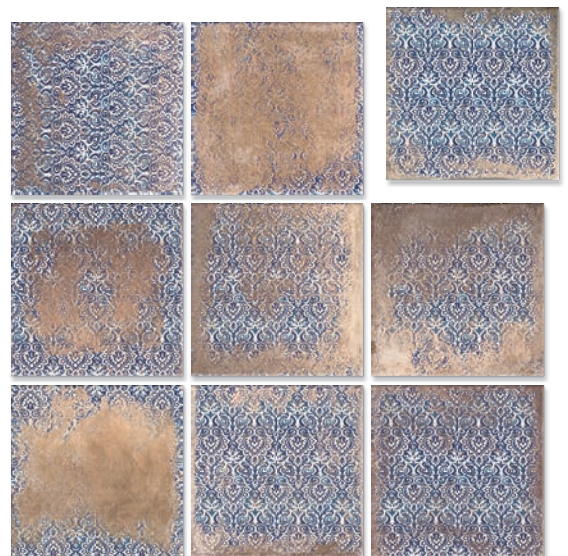

1. Clay Fossil - Clay Fossil Eve 22,3x22,3 / 8,7x8,7"
2. Clay Glacier - Clay Glacier Elvia 22,3x22,3 / 8,7x8,7"
3. Clay Glacier - Clay Glacier Alanis 22,3x22,3 / 8,7x8,7"

Clay Glacier - **B09**
24 different graphics

Clay Glacier Elvia - **B26**
12 different graphics

Clay Glacier Alanis - **B26**
12 different graphics

Clay Fossil - **B09** 24 different graphics

Clay Fossil Eve - **B26** 12 different graphics

Clay Sienna - **B09** 24 different graphics

Clay Sienna Elvia - **B26** 12 different graphics