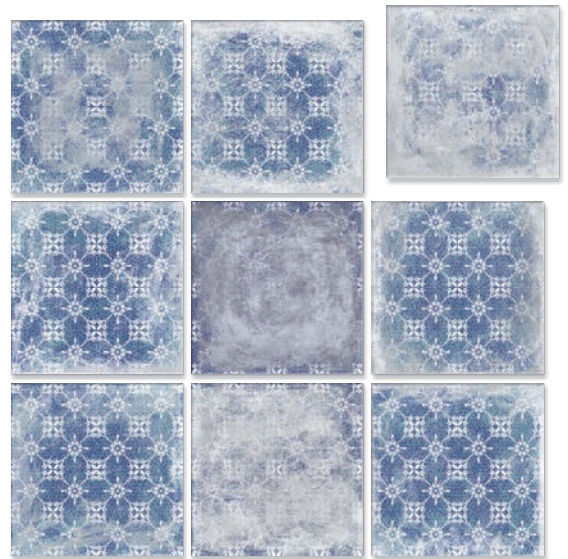

1. Clay Fossil - Clay Fossil Eve 22,3x22,3 / 8,7x8,7"
2. Clay Glacier - Clay Glacier Elvia 22,3x22,3 / 8,7x8,7"
3. Clay Glacier - Clay Glacier Alanis 22,3x22,3 / 8,7x8,7"

Clay Glacier - **B09**
24 different graphics

Clay Glacier Elvia - **B26**
12 different graphics

Clay Glacier Alanis - **B26**
12 different graphics

Clay Fossil - **B09** 24 different graphics

Clay Fossil Eve - **B26** 12 different graphics

Clay Sienna - **B09** 24 different graphics

Clay Sienna Elvia - **B26** 12 different graphics