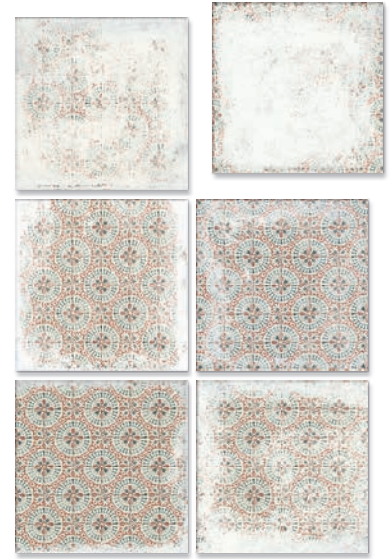

CLAY

22,3x22,3 / 8,7x8,7"

Clay Glacier - Clay Glacier Elvia 22,3x22,3 / 8,7x8,7"
 Clay Sienna - Clay Sienna Elvia 22,3x22,3 / 8,7x8,7"

PACKING LIST

Approximate

box / caja

Size Formato	Kg. Gros/Box Kg. Bruto/Caja	Tiles/Box Piezas/Caja	Sqm/Box M ² /Caja
22,3x22,3	23	23	1,14

1. Clay Fossil - Clay Fossil Eve 22,3x22,3 / 8,7x8,7"
2. Clay Glacier - Clay Glacier Elvia 22,3x22,3 / 8,7x8,7"
3. Clay Glacier - Clay Glacier Alanis 22,3x22,3 / 8,7x8,7"

Clay Glacier - **B09**
24 different graphics

Clay Glacier Elvia - **B26**
12 different graphics

Clay Glacier Alanis - **B26**
12 different graphics

Clay Fossil - **B09** 24 different graphics

Clay Fossil Eve - **B26** 12 different graphics

Clay Sienna - **B09** 24 different graphics

Clay Sienna Elvia - **B26** 12 different graphics