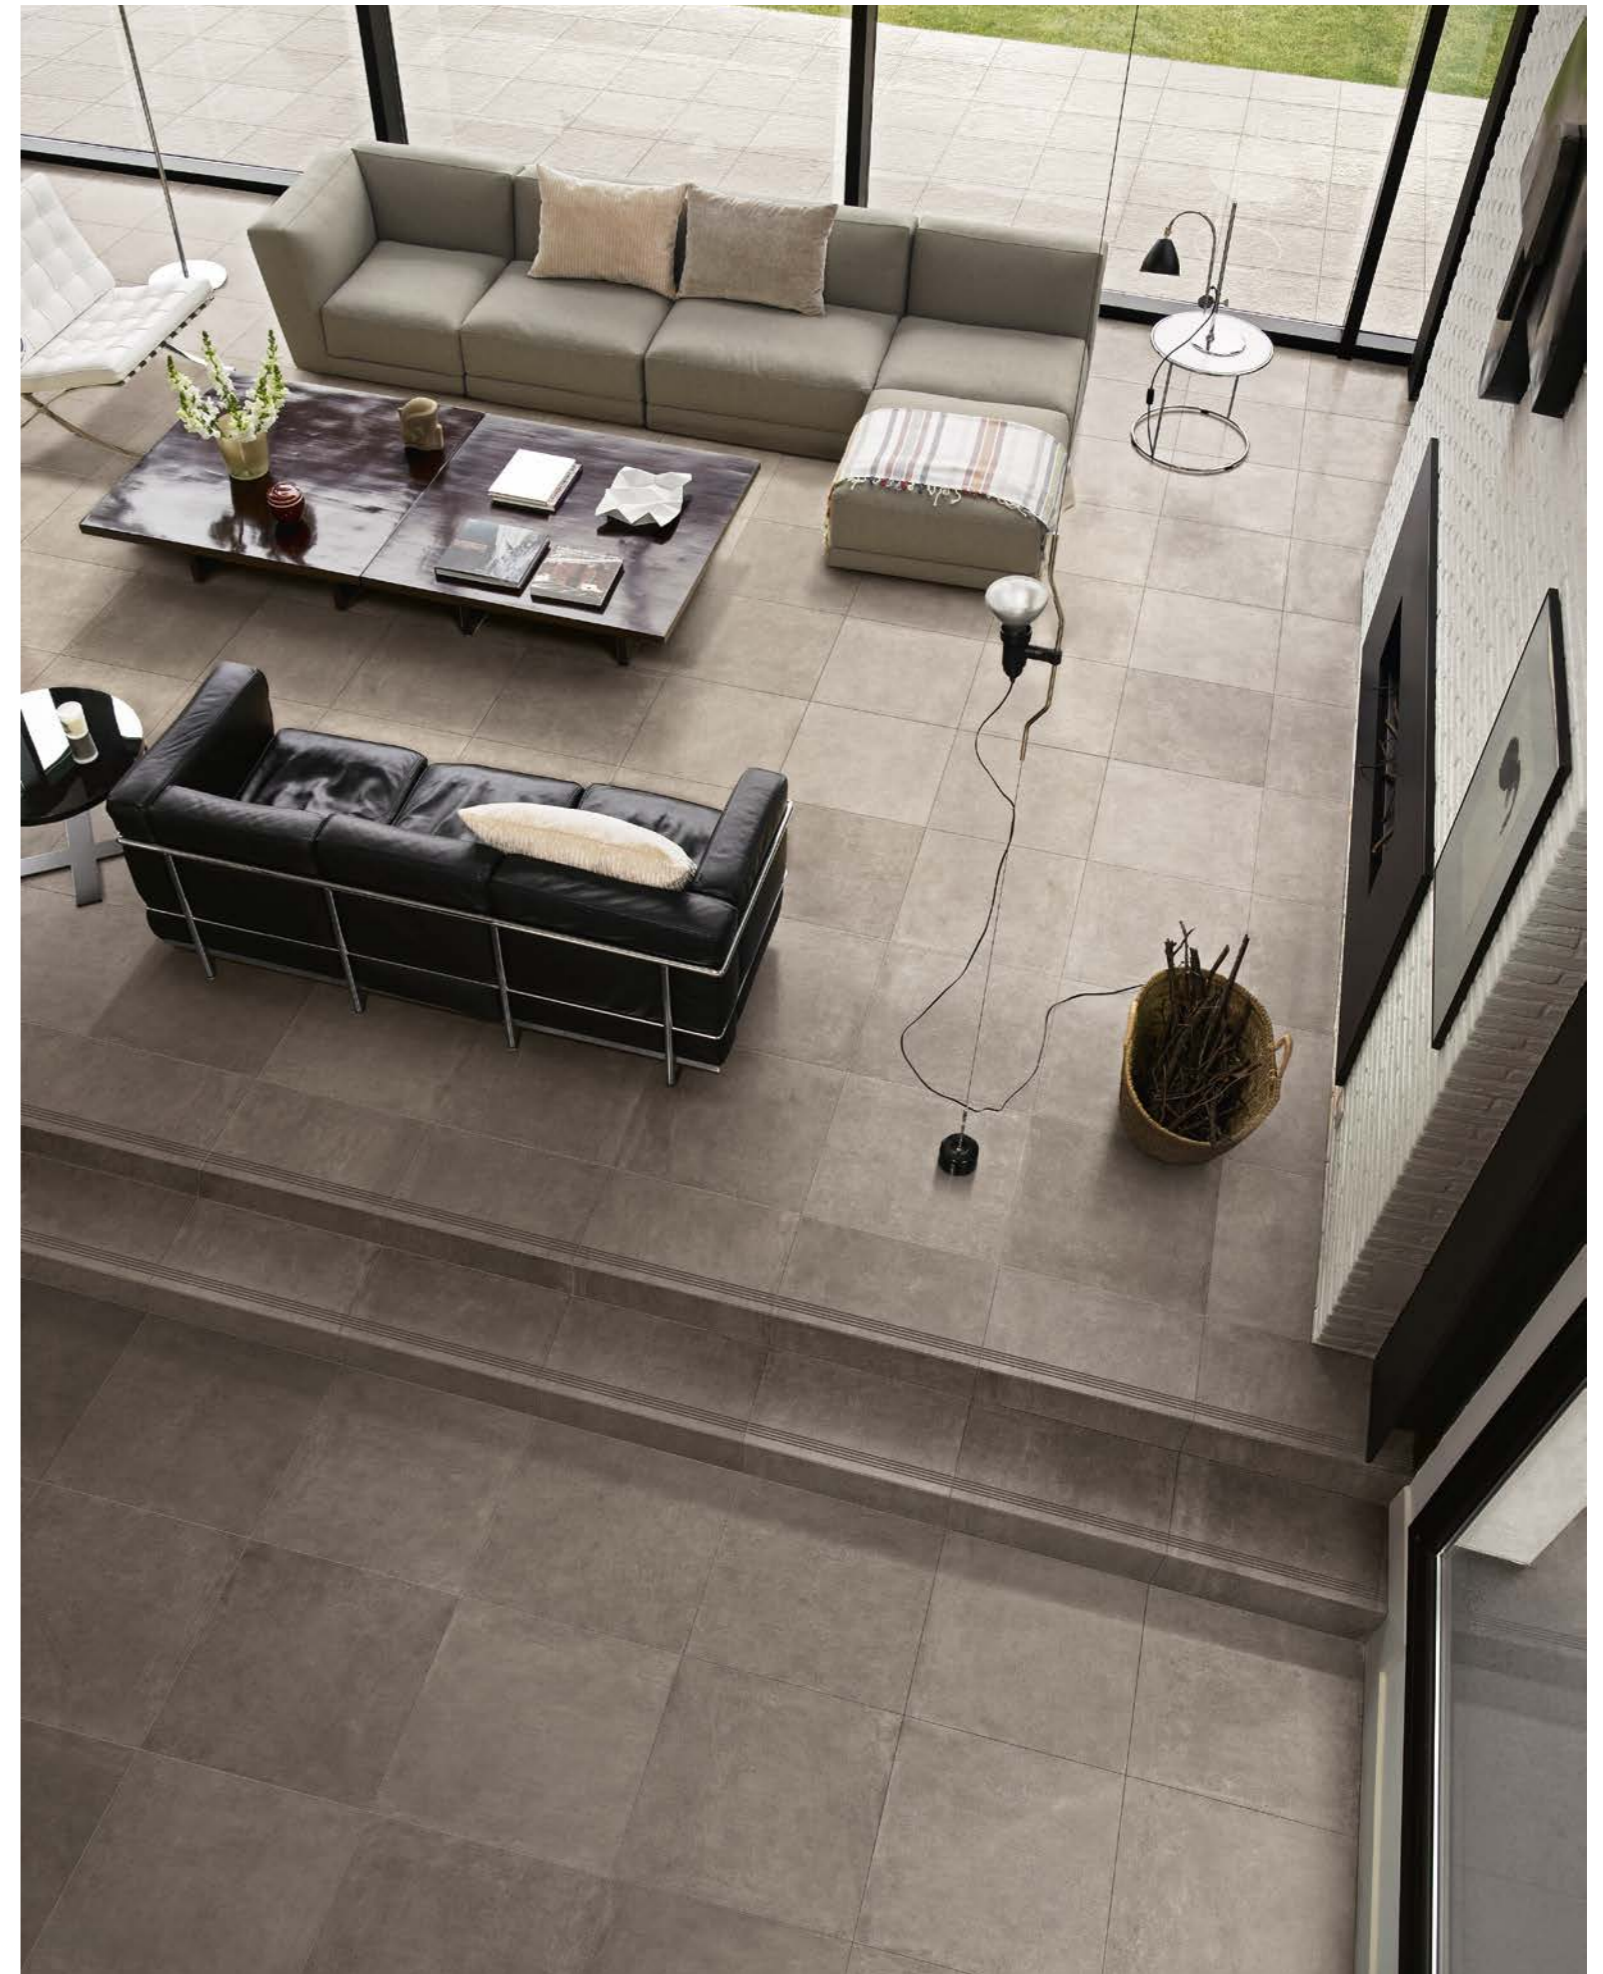

Gray

---

nat / ret 60x60 cm - 24"x24"
bocciardato ret 60x60 cm - 24"x24"
gradino nat / ret 30x60 cm - 12"x24"