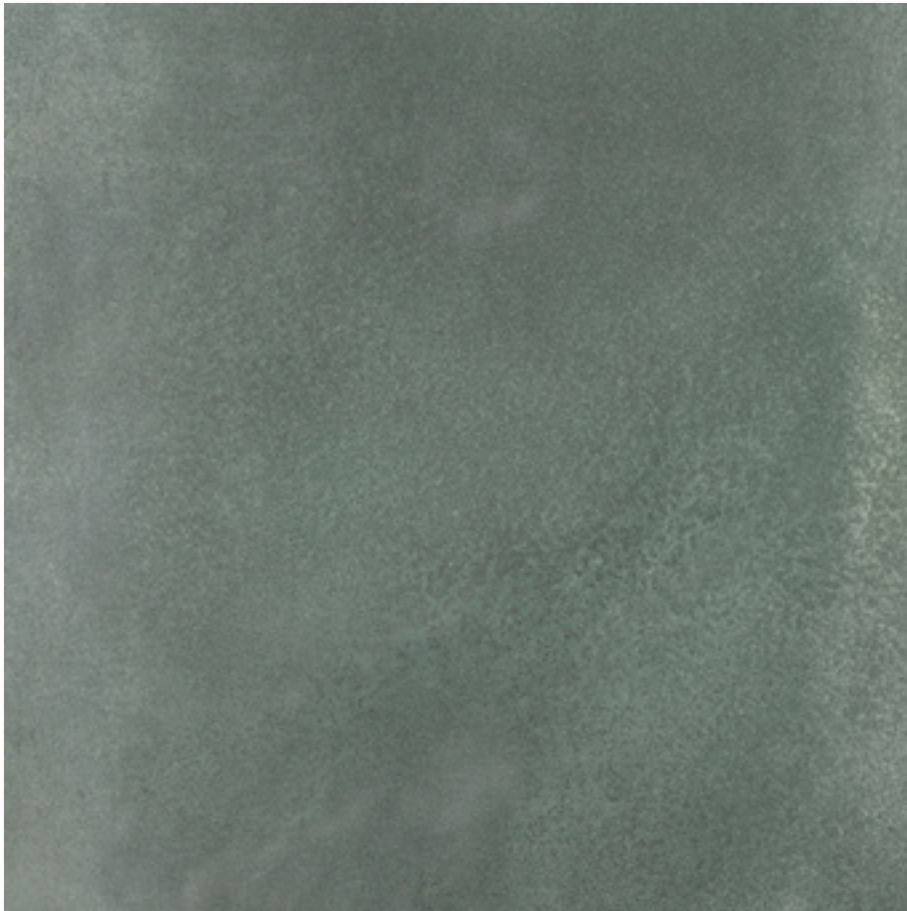

CLIFF

PORCELAIN TILE
PORCELÁNICO / GRÈS CÉRAME

119,3x119,3 cm / 47,0" x 47,0"

Cliff-R Jade Polished
R.056

POLISHED

POLISHED product. It is recommended for residential use, with light pedestrian transit. Surface need to be protected during the installation and it is very important to keep a careful maintenance.