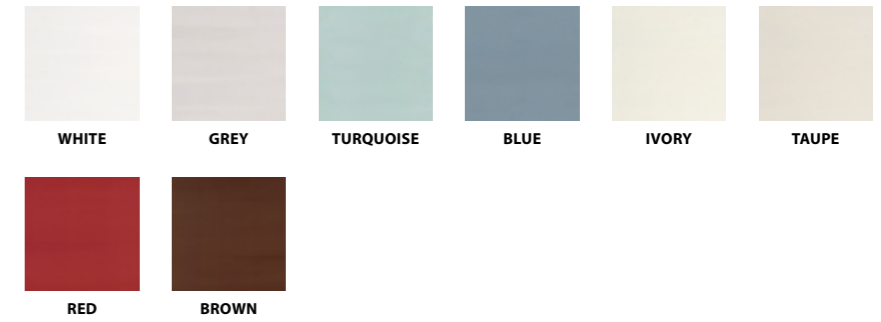

DECOR HORIZON CLOUD GREY 30X90 CM RET. R3128R