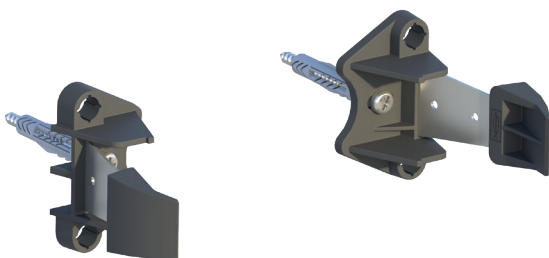

Bidet a filo muro
Bidet contre le mur
Bidet al ras de la pared
Rückwandmontage Bidet
Приставное биде

WALL HUNG BIDET

Bidet sospeso
Bidet suspendu au mur
Bidet suspendido
Wandhängendes Bidet
Подвесное биде

Water Saving

Easy Cleaning

Silent

Hygienic

No ledges or rim

Rimless

Hidden fixation systems

Our wall hung and back to wall products are benefitting of the collaboration with Fischer Group, one of the industry leaders. The use of the most innovative Fischer fixing systems, is allowing us design freedom on the ceramic, better aesthetics and more safety for the installer.

The Hidden Fixation System is comfortable and time saving, in fact one-man installation is made possible by the clip system that keeps the ceramic held up during the installation.

No Lateral Holes

FOR BACK TO WALL AND FREE STANDING