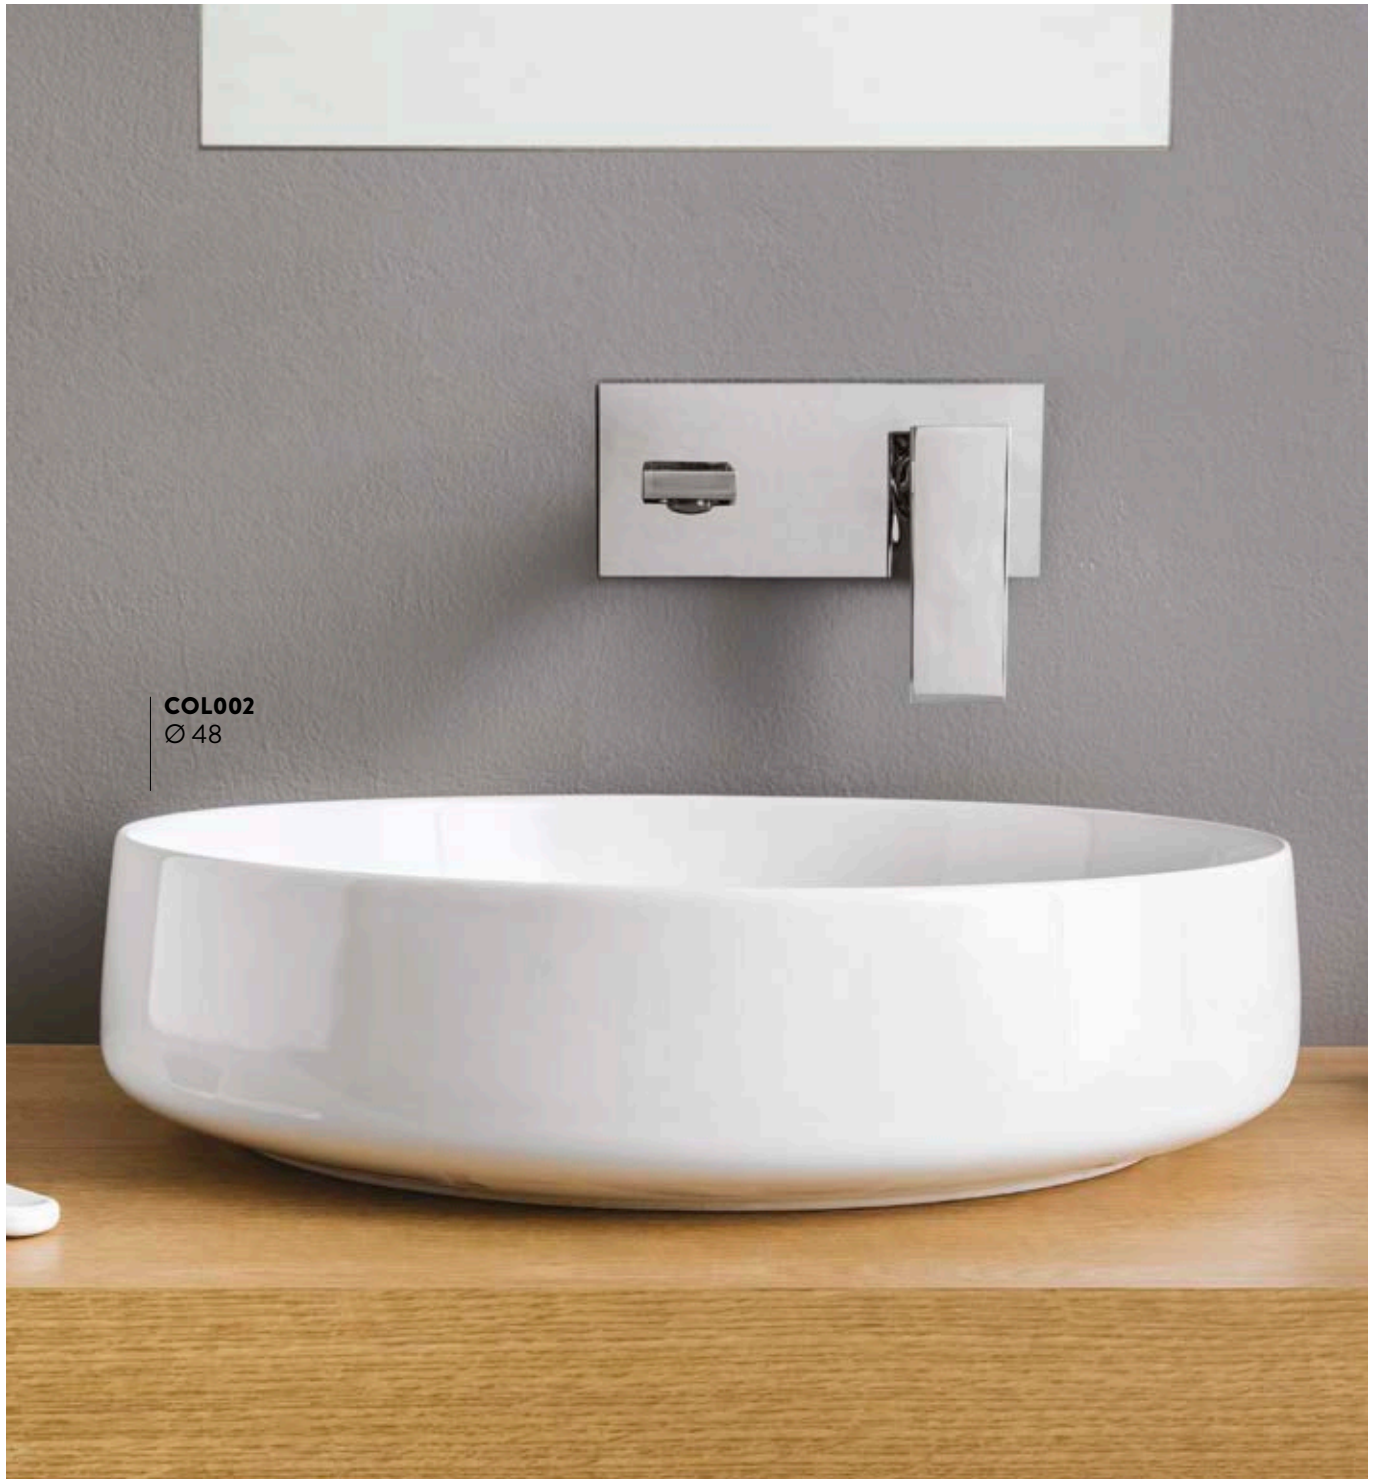

COGNAC

Designed by Meneghello Paoelli Associati

COL002
Ø 48

WASHBASINS - COGNAC

COL002
Ø 48

COL001
Ø 42

COL004
Ø 35

COL003
55 x 35