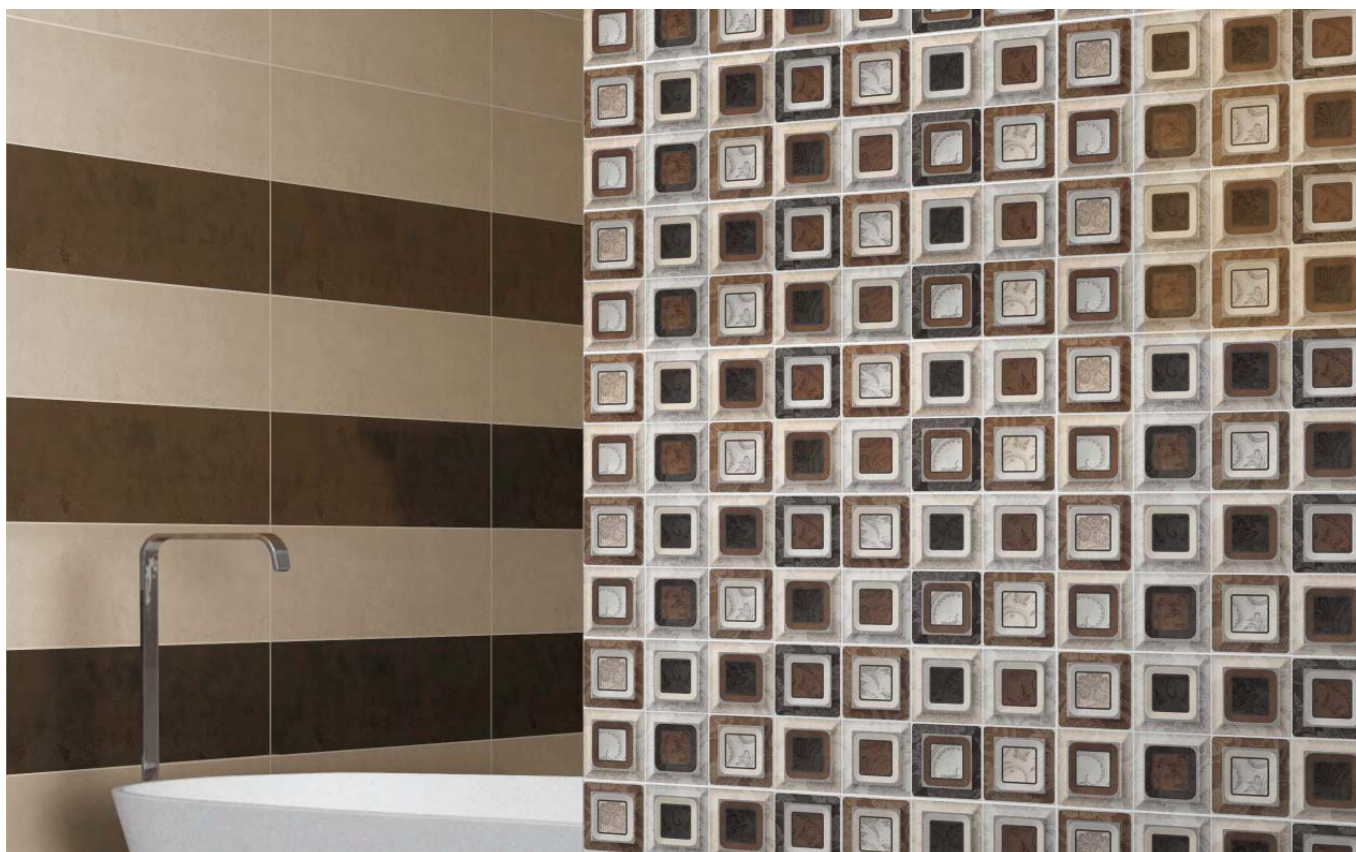

PACKING LIST

	Format	Product	Unit	Pieces Box	m2 Box	Kg. Box	Boxes Pallet	m2 Pallet	Kg. Pallet
Wall Tile	20x60	Cohiba	m2	9	1,08	18,23	64	69,12	1166,4
Wall Tile	20x60	Aram	m2	9	1,08	18,23	64	69,12	1166,4
Wall Tile	20x60	Favorit	m2	9	1,08	18,23	64	69,12	1166,4
Wall Tile	20x60	Cohiba Line	m2	9	1,08	18,23	64	69,12	1166,4
Floor Tile	45x45	Cohiba	m2	6	1,11	24,22	52	57,72	1259,4
Border	5x60	Balma	ud.	5	0,15	2,50	140	21,00	350,0
Decor	20x60	Cohiba Mosaic	ud.	5	0,60	10,13	30	18,00	303,8
Decor	20x60	Ornament	ud.	5	0,60	10,13	30	18,00	303,8
Decor	20x60	Bouquet	ud.	5	0,60	10,13	30	18,00	303,8
Decor	20x60	Floris	ud.	5	0,60	10,13	30	18,00	303,8