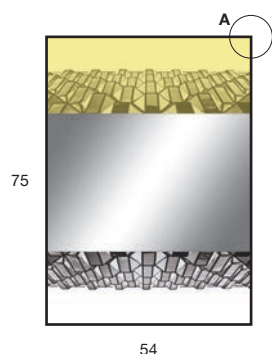

LED

Specchio a 2 strati, di cui uno stampato e uno argentato, con illuminazione a led luce bianca, completo di cornice in alluminio finitura bronzo.

Mirror with 2 layers, one printed and one is mirrored with white led lighting complete with frame in aluminum bronze finish.

54

<i>h</i>	<i>l</i>	<i>art.</i>
75	54	COLLAGE353W

54

<i>h</i>	<i>l</i>	<i>art.</i>
75	54	COLLAGE354W

54

<i>h</i>	<i>l</i>	<i>art.</i>
75	54	COLLAGE350W

54

<i>h</i>	<i>l</i>	<i>art.</i>
75	54	COLLAGE357W