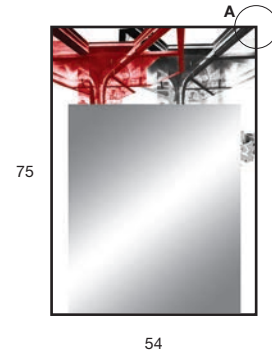

LED

Specchio a 2 strati, di cui uno stampato e uno argentato, con illuminazione a led luce bianca, completo di cornice in alluminio finitura bronzo.

Mirror with 2 layers, one printed and one is mirrored with white led lighting complete with frame in aluminum bronze finish.

54

<i>h</i>	<i>l</i>	<i>art.</i>
75	54	COLLAGE353W

54

<i>h</i>	<i>l</i>	<i>art.</i>
75	54	COLLAGE354W

54

<i>h</i>	<i>l</i>	<i>art.</i>
75	54	COLLAGE350W

54

<i>h</i>	<i>l</i>	<i>art.</i>
75	54	COLLAGE357W