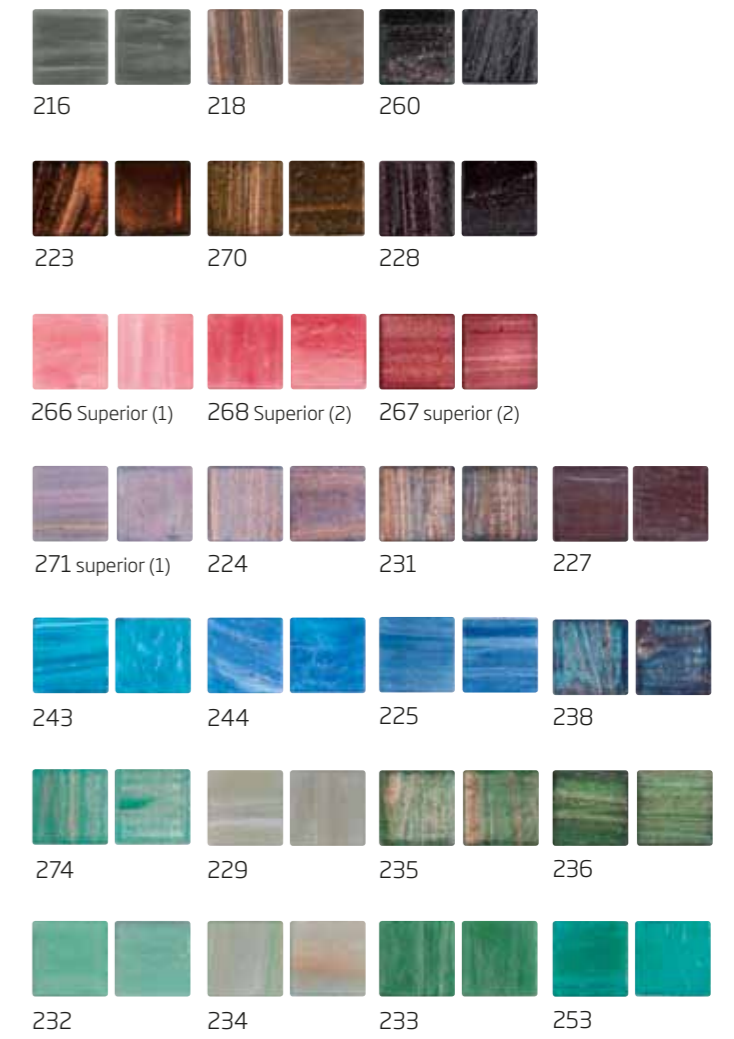

BRILLANTE 1x1cm | 3/8" x 3/8"

SHINING 1x1cm | 3/8" x 3/8"

FEEL 1x1cm | 3/8" x 3/8"