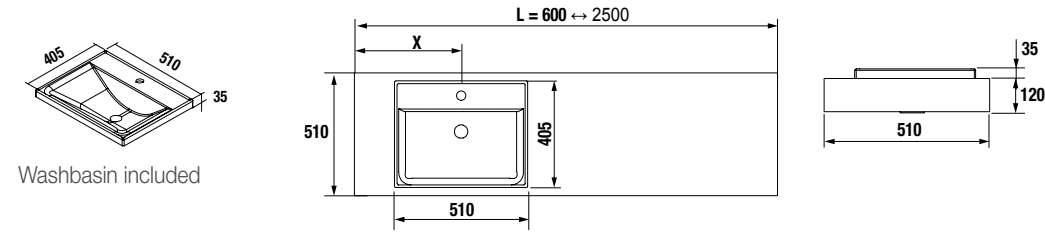

COMPAKT WORKTOP WITH SEMI INSERT BASIN
BESPOKE WORKTOP FROM 600 TO 2500 WITH SEMI INSERT BASIN

COMPAKT WORKTOP WITH CERAMIC SEMI INSERT BASIN DEPTH 51 CM

Bespoke worktop with machining for semi insert basin.
Adjustable brackets and fixing brackets included.
White porcelain washbasin included 510 x 35 x 405 mm