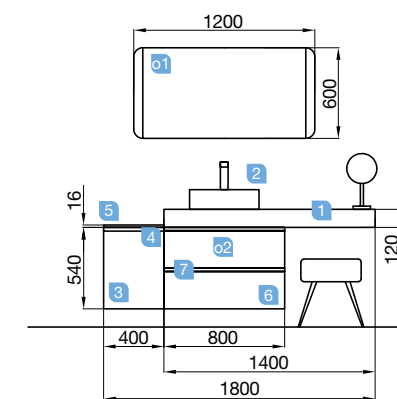

COMPAKT 1800 white marble

COUNTERTOP BASIN

OPTIONS		
COD.	DESCRIPTION	£
o1	23407 Mirror CANDEM 1200 horizontal vertical with LED light (9,6 W) IP 44 1200 x 600 mm	509
o2	16994 Open bottle trap valve with waste chrome brass	67

COD.	DESCRIPTION	£
COMPOSITION 1800 WHITE MARBLE		
1	26022 Top COMPAKT 46 white marble from 1201 to 1400 mm, for 1 wash bowl 1201 - 1400 x 460 x 120 mm	763
2	24552 Countertop basin TENTO 500 white porcelain without bottle trap or waste. 500 x 420 x 130 mm	165
3	26817 Wall-hung unit SPIRIT 400 natural 1 soft close door left / right. 400 x 540 x 450 mm	239
4	22955 Handle SPIRIT 400 soft white	10
5	23125 Top natural 400 x 16 x 460 mm	93
6	22804 Wall hung vanity SPIRIT 800 natural 2 metallic drawers with soft close 797 x 540 x 450 mm	534
7	22952 Handle SPIRIT 800 soft white (2 units)	32
TOTAL PRICE OF THE FULL SET		1897