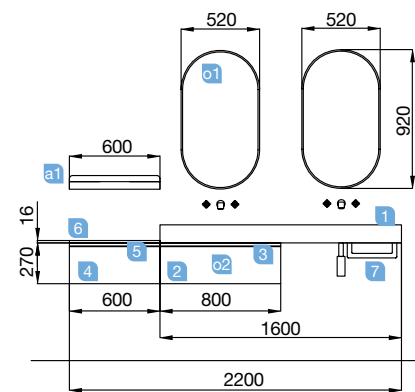

COMPAKT 2200 artic oak

INTEGRATED SINK

COD.	DESCRIPTION	£
<b>COMPOSITION 2200 ARTIC OAK</b>		
1 83323	Top COMPAKT 46 artic oak from 1400 to 1600 mm, with 2 large integrated sinks. 1400 - 1600 x 460 x 120 mm	1459
2 22787	Wall hung vanity SPIRIT 800 gloss grey 1 metallic drawer with soft close 797 x 270 x 450 mm	289
3 22947	Handle SPIRIT 800 soft black	16
4 22784	Wall-hung unit SPIRIT 600 gloss grey 1 metallic drawer with soft close 598 x 270 x 450 mm	270
5 22946	Handle SPIRIT 600 soft black	13
6 22961	Top gloss grey for vanity and storage unit, not mechanized 600 x 16 x 460 mm	108
7 26195	Towel rail COMPAKT Matt black 330 x 100 mm	81
<b>TOTAL PRICE OF THE FULL SET</b>		<b>2236</b>