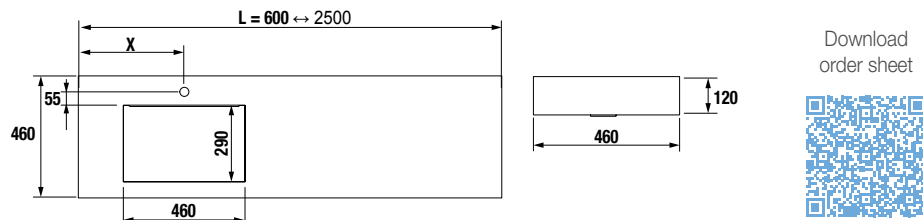

COMPAKT WORKTOP WITH INTEGRATED SINK
BESPOKE WORKTOP FROM 600 TO 2500 WITH INTEGRATED SINK

COMPAKT WORKTOP WITH INTEGRATED SINK DEPTH 46 CM

Bespoke worktop with integrated sink and ABS tank 460x290 mm with antibacterial treatment, adjustable brackets and fixing brackets included 150 x 415 mm.

1 sink		Africa Oak		Artic Oak		Havana Oak		White Marble		Grey Stone		Concrete		
		cod.	£	cod.	£	cod.	£	cod.	£	cod.	£	cod.	£	
		600 - 800	24470	549	25413	549	83967	549	25426	549	25439	549	25593	549
801 - 1000	24471	659	25414	659	83968	659	25427	659	25440	659	25594	659		
1001 - 1200	24472	769	25415	769	83970	769	25428	769	25441	769	25595	769		
1201 - 1400	24473	879	25416	879	83972	879	25429	879	25442	879	25596	879		
1401 - 1600	24474	989	25417	989	83974	989	25430	989	25443	989	25597	989		
1601 - 1800	24475	1099	25418	1099	83975	1099	25431	1099	25444	1099	25598	1099		
1801 - 2000	24476	1209	25419	1209	83976	1209	25432	1209	25445	1209	25599	1209		
2001 - 2500	24477	1649	25420	1649	83977	1649	25433	1649	25446	1649	25600	1649		

Note: tops with special length, 20 working days.