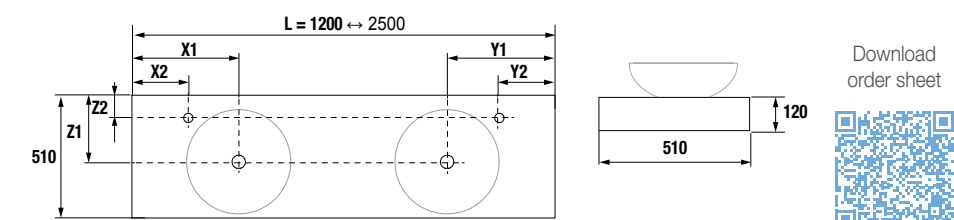

Download order sheet

Note: tops with special length, 20 working days.

		Africa Oak		Artic Oak		Havana Oak		White Marble		Grey Stone		Concrete	
		cod.	£	cod.	£	cod.	£	cod.	£	cod.	£	cod.	£
2 sinks	1200 - 1400	26066	956	26079	956	84072	956	26093	956	26106	956	26121	956
	1401 - 1600	26067	1066	26080	1066	84073	1066	26094	1066	26107	1066	26122	1066
	1601 - 1800	26068	1176	26081	1176	84074	1176	26095	1176	26108	1176	26123	1176
	1801 - 2000	26069	1286	26082	1286	84075	1286	26096	1286	26109	1286	26124	1286
	2001 - 2500	26070	1616	26083	1616	84076	1616	26097	1616	26110	1616	26125	1616

Countertop basin Sensation <i>Porcelaine white</i>		Countertop basin Dolce <i>Porcelaine white</i>		Countertop basin Varmega <i>Porcelaine white</i>		Countertop basin Tento 400 <i>Porcelaine white</i>		Countertop basin Tento 500 <i>Porcelaine white</i>	
cod.	£	cod.	£	cod.	£	cod.	£	cod.	£
21739	203	24554	110	24553	143	24551	143	24552	165