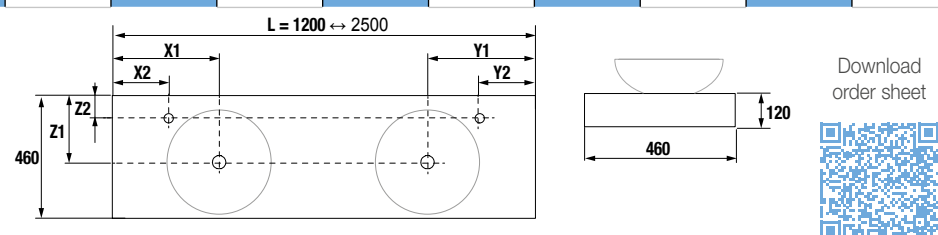

Download order sheet

Note: tops with special length, 20 working days.

		Africa Oak		Artic Oak		Havana Oak		White Marble		Grey Stone		Concrete	
		cod.	£	cod.	£	cod.	£	cod.	£	cod.	£	cod.	£
2 sinks	1200 - 1400	26001	873	26014	873	84059	873	26027	873	26040	873	26053	873
	1401 - 1600	26002	983	26015	983	84060	983	26028	983	26041	983	26054	983
	1601 - 1800	26003	1093	26016	1093	84061	1093	26029	1093	26042	1093	26055	1093
	1801 - 2000	26004	1203	26017	1203	84062	1203	26030	1203	26043	1203	26056	1203
	2001 - 2500	26005	1533	26018	1533	84063	1533	26031	1533	26044	1533	26057	1533

Range of wash bowl and counter tops to customize your set

Top Basins						
	Countertop basin BOL <i>solid surface</i>		Countertop basin Altiro <i>Porcelaine matt white</i>		Countertop basin Seduction <i>Porcelaine white</i>	
	cod.	£	cod.	£	cod.	£
	26536	214	24555	214	21854	214
			21855	214	21744	214
					new product Countertop basin Lokum <i>Porcelaine matt black</i> cod. £ 87734 208	

COMPAKT WORKTOP WITH WASH BOWL
BESPOKE WORKTOP FROM 600 TO 2500 WITH WASH BOWL

COMPAKT WORKTOP WITH WASH BOWL DEPTH 51 CM

Bespoke worktop with machining for wash bowl, fixing brackets included 105x415 mm.
Wash bowl not included.