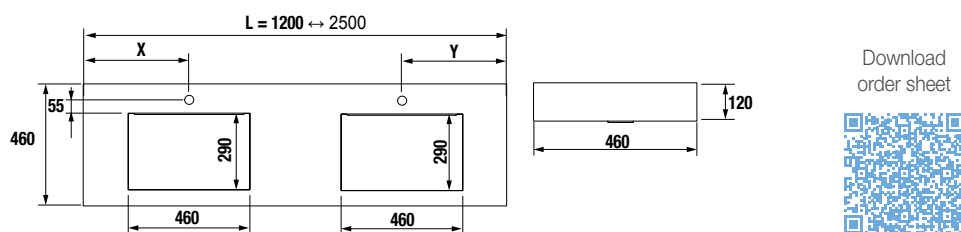

2 sinks		Africa Oak		Artic Oak		Havana Oak		White Marble		Grey Stone		Concrete		
		cod.	£	cod.	£	cod.	£	cod.	£	cod.	£	cod.	£	
		1200 - 1400	24478	1319	25421	1319	83978	1319	25434	1319	25447	1319	25601	1319
1401 - 1600	24479	1429	25422	1429	83979	1429	25435	1429	25448	1429	25602	1429		
1601 - 1800	24480	1539	25423	1539	83981	1539	25436	1539	25449	1539	25603	1539		
1801 - 2000	24481	1649	25424	1649	83982	1649	25437	1649	25450	1649	25604	1649		
2001 - 2500	24482	2089	25425	2089	83984	2089	25438	2089	25451	2089	25605	2089		

Note: tops with special length, 20 working days.

COMPAKT WORKTOP WITH INTEGRATED SINK
BESPOKE WORKTOP FROM 600 TO 2500 WITH INTEGRATED SINK

COMPAKT WORKTOP WITH INTEGRATED SINK DEPTH 51 CM

Bespoke worktop with integrated sink and ABS tank 460x290mm with antibacterial treatment, adjustable brackets and fixing brackets included 105 x 415 mm.