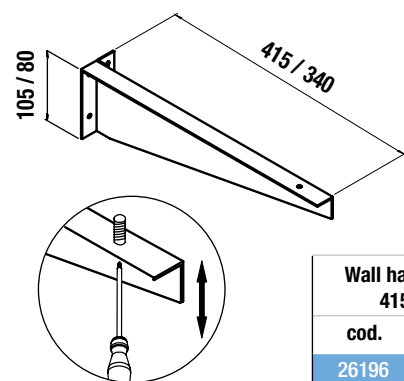

Wall hangers set with adjustment system

Worktops wall hanger with adjustment system.

Wall hangers set 415x105		Wall hangers set 340x80	
cod.	£	cod.	£
26196	70	26197	66