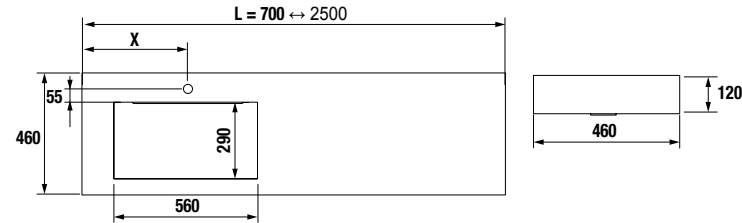

COMPAKT WORKTOP WITH INTEGRATED SINK
BESPOKE WORKTOP FROM 700 TO 2500 WITH INTEGRATED SINK

COMPAKT WORKTOP WITH INTEGRATED SINK DEPTH 46 CM

Bespoke worktop with integrated sink and ABS tank 560 x 290 mm with antibacterial treatment, adjustable brackets and fixing brackets included 150 x 415 mm.

Download order sheet