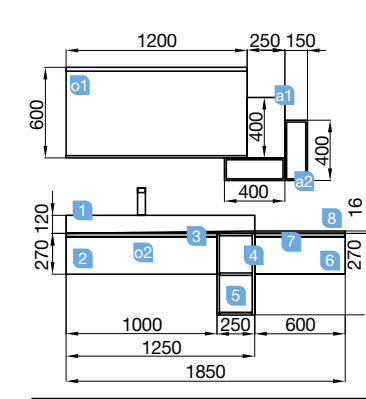

COMPAKT 1800 africa oak

INTEGRATED SINK

COD.	DESCRIPTION	£
COMPOSITION 1800 africa oak		
1 24480	Top COMPAKT 46 africa oak from 1601 to 1800 mm, with 2 integrated sinks 1601 - 1800 x 460 x 120 mm	1539
TOTAL PRICE OF THE FULL SET		1539

OPTIONS		
COD.	DESCRIPTION	£
o1 25623	Shelf COMPAKT 38 africa oak from 1401 to 1600 mm 1401 - 1600 x 380 x 90 mm	847
o2 20741	Mirror REFLEXO 1000 (2 units) horizontal vertical LED light (15,36 W) IP 44 1000 x 600 mm	782
o3 26193	Towel rail COMPAKT chrome (2 units) 330 x 100 mm	162
o4 23032	Bottle trap SMART (2 units) with open valve	170

OPTIONS		
COD.	DESCRIPTION	£
o1 21738	Mirror UP&DOWN 1200 horizontal with LED light (9,6 / 4,8 W) IP 44 1200 x 600 mm	467
o2 16994	Open bottle trap valve with waste chrome brass	67
AUXILIARY		
COD.	DESCRIPTION	£
a1 22905	Module ALLIANCE 250 natural left / right 1 door push opening system 250 x 400 x 162 mm	165
a2 23226	Module ALLIANCE 400 white-TX (2 units) horizontal vertical 1 hollow shelf 400 x 150 x 162 mm	90

COMPAKT 1850 white marble

INTEGRATED SINK

COD.	DESCRIPTION	£
COMPOSITION 1850 WHITE MARBLE		
1 25429	Top COMPAKT 46 white marble from 1201 to 1400 mm, with 1 integrated sink 1201 - 1400 x 460 x 120 mm	879
2 22795	Wall hung vanity SPIRIT 1000 natural 1 metallic drawer with soft close 997 x 270 x 450 mm	306
3 22953	Handle SPIRIT 1000 soft white	24
4 23352	Wall-hung unit ALLIANCE 250 natural 2 spaces, 250 x 540 x 434 mm	109
5 23342	Set of two decorative coloured cubes ALLIANCE 250 gloss white for storage unit of 250, 217 x 244 x 428 mm	61
6 22786	Wall-hung unit SPIRIT 600 natural 1 metallic drawer with soft close 598 x 270 x 450 mm	270
7 22951	Handle SPIRIT 600 soft white	13
8 22963	Top natural for vanity and storage unit, not mechanized 600 x 16 x 460 mm	108
TOTAL PRICE OF THE FULL SET		1770