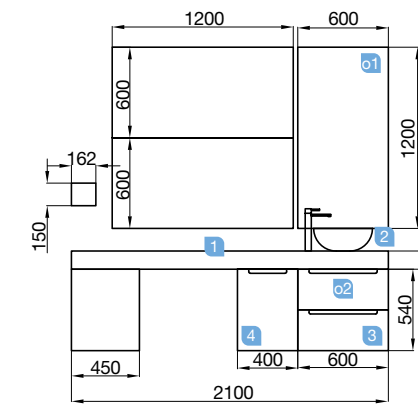

Kompakt

COMPAKT 2100 grey stone

COUNTERTOP BASIN