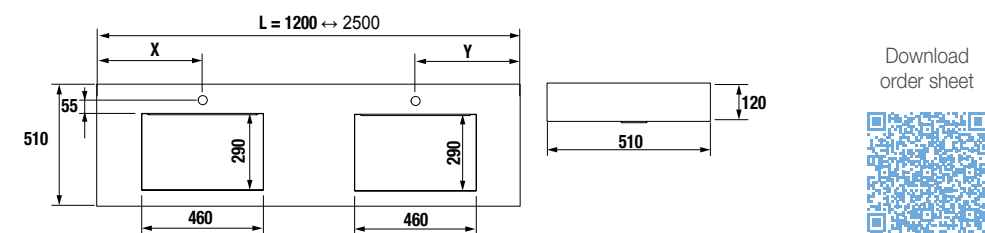

2 sinks		Africa Oak		Artic Oak		Havana Oak		White Marble		Grey Stone		Concrete		
		cod.	£	cod.	£	cod.	£	cod.	£	cod.	£	cod.	£	
		1200 - 1400	25460	1330	25473	1330	83998	1330	25486	1330	25499	1330	25614	1330
1401 - 1600	25461	1440	25474	1440	84000	1440	25487	1440	25500	1440	25615	1440		
1601 - 1800	25462	1550	25475	1550	84001	1550	25488	1550	25501	1550	25616	1550		
1801 - 2000	25463	1660	25476	1660	84012	1660	25489	1660	25502	1660	25617	1660		
2001 - 2500	25464	2100	25477	2100	84013	2100	25490	2100	25503	2100	25618	2100		

Note: tops with special length, 20 working days.