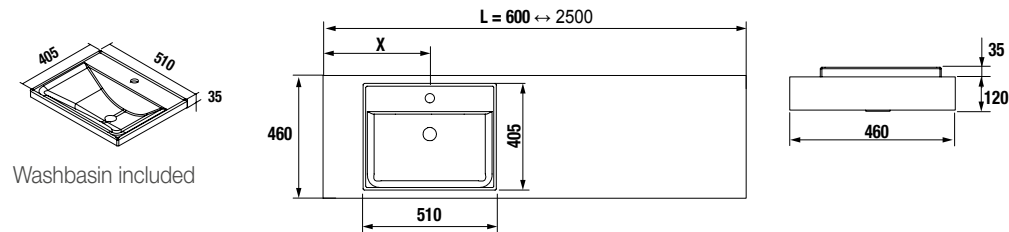

COMPAKT WORKTOP WITH SEMI INSERT BASIN
BESPOKE WORKTOP FROM 600 TO 2500 WITH SEMI INSERT BASIN

COMPAKT WORKTOP WITH CERAMIC SEMI INSERT BASIN DEPTH 46 CM

Bespoke worktop with machining for semi insert basin.
Adjustable brackets and fixing brackets included.
White porcelain washbasin included 510 x 35 x 405 mm