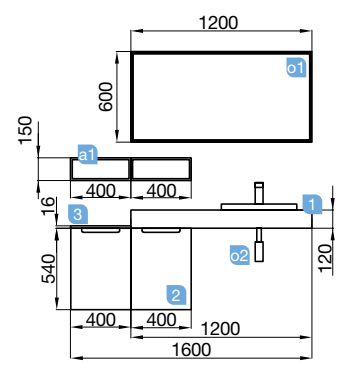

COMPAKT 1600 concrete

SEMI INSERT BASIN

COD.	DESCRIPTION	£
COMPOSITION 1600 concrete		
1	26259 Top COMPAKT 46 concrete from 1001 to 1200 mm, with 1 semi insert basin 1001 - 1200 x 460 x 120 mm	769
2	23976 Wall-hung unit MONTERREY 400 bay pine (2 units) left 1 soft close door. 400 x 540 x 450 mm	538
3	23124 Top bay pine 400 x 16 x 460 mm	93
TOTAL PRICE OF THE FULL SET		1400

OPTIONS		
COD.	DESCRIPTION	£
o1	87855 Mirror CHICAGO II 1200 horizontal vertical with LED light, sensor and anti-fog (30 W) IP 44. 1200 x 600 mm	535
o2	23033 Bottle trap SMART with clicker waste	90
AUXILIARY		
COD.	DESCRIPTION	£
a1	23226 Module ALLIANCE 400 white-TX (2 units) horizontal vertical 1 hollow shelf. 400 x 150 x 162 mm	90