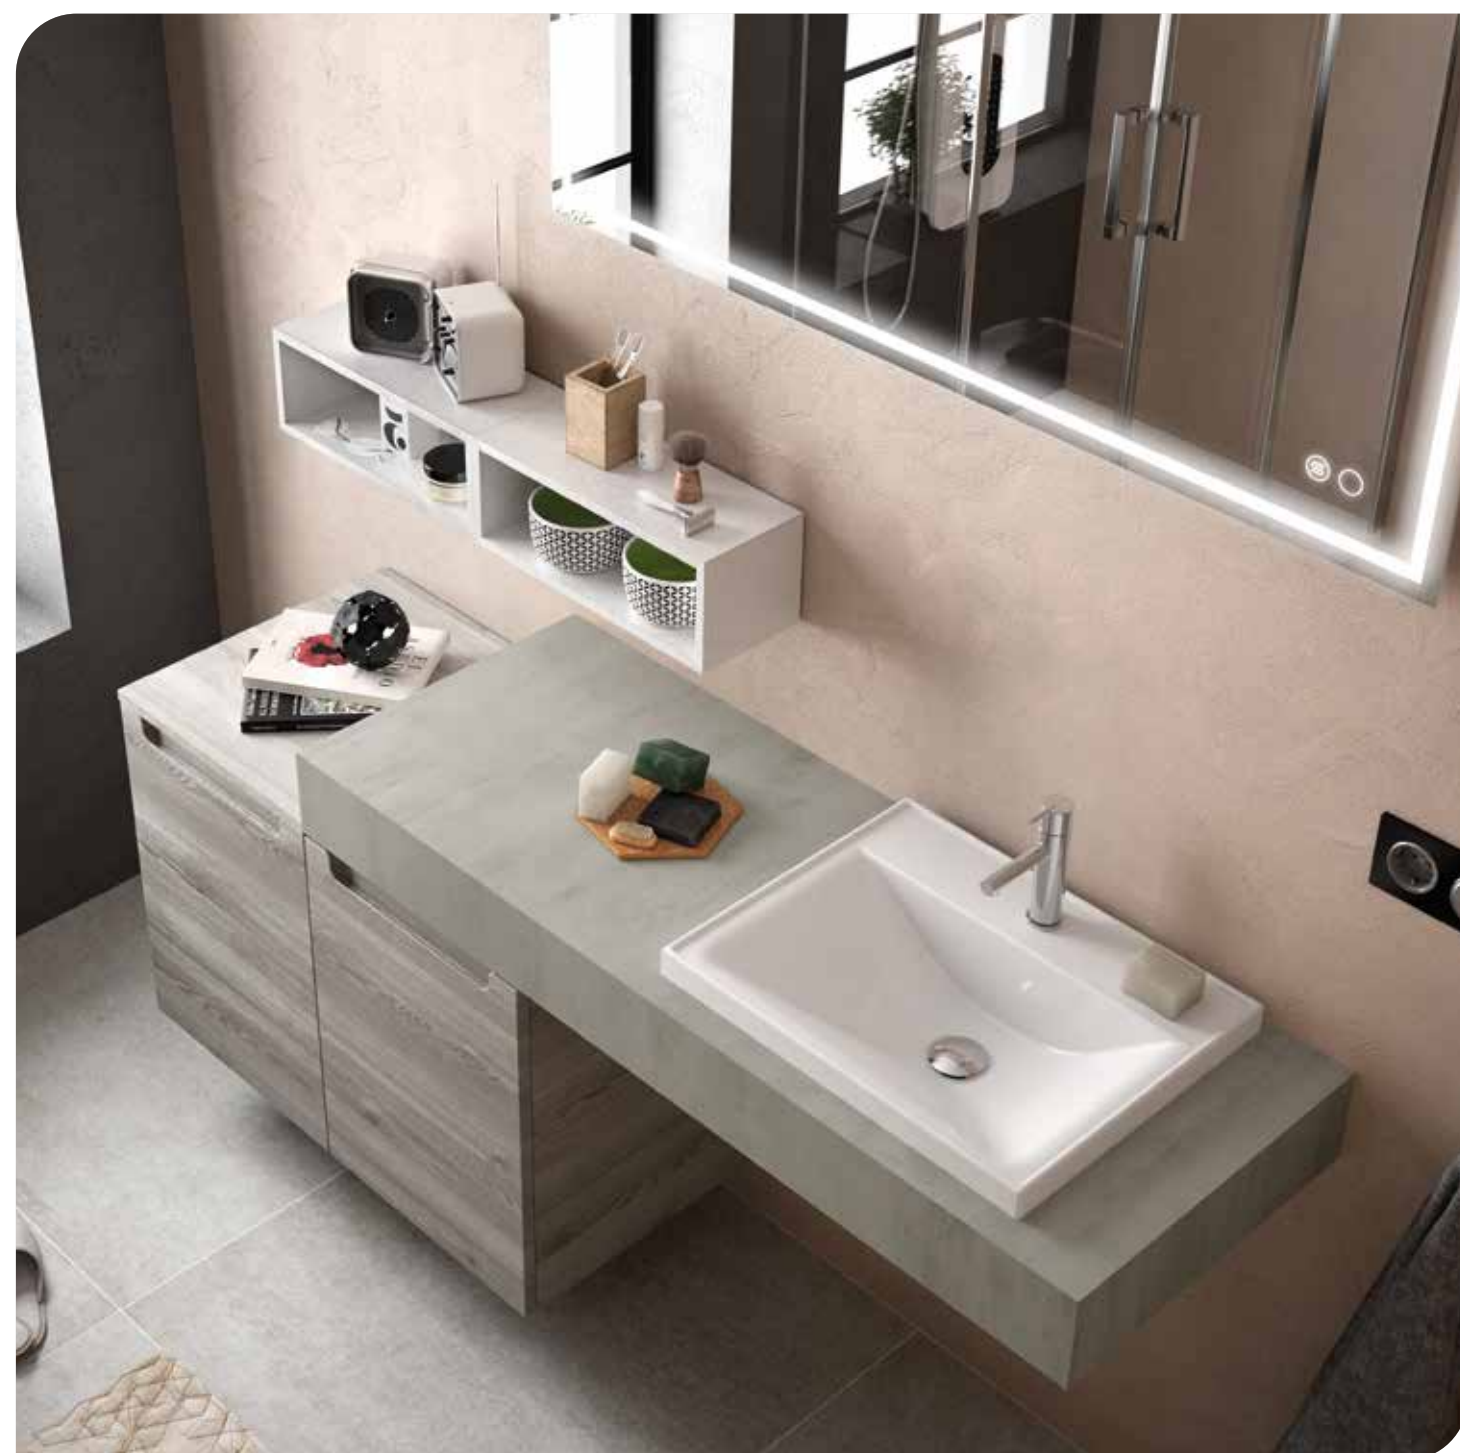

COMPAKT 1600 concrete

SEMI INSERT BASIN

COD.	DESCRIPTION	£
COMPOSITION 1600 concrete		
1	26259 Top COMPAKT 46 concrete from 1001 to 1200 mm, with 1 semi insert basin 1001 - 1200 x 460 x 120 mm	769
2	23976 Wall-hung unit MONTERREY 400 bay pine (2 units) left 1 soft close door. 400 x 540 x 450 mm	538
3	23124 Top bay pine 400 x 16 x 460 mm	93
TOTAL PRICE OF THE FULL SET		1400

OPTIONS		
COD.	DESCRIPTION	£
o1	87855 Mirror CHICAGO II 1200 horizontal vertical with LED light, sensor and anti-fog (30 W) IP 44. 1200 x 600 mm	535
o2	23033 Bottle trap SMART with clicker waste	90
AUXILIARY		
COD.	DESCRIPTION	£
a1	23226 Module ALLIANCE 400 white-TX (2 units) horizontal vertical 1 hollow shelf. 400 x 150 x 162 mm	90

COMPAKT 1800 white marble

COUNTERTOP BASIN

OPTIONS		
COD.	DESCRIPTION	£
o1	23407 Mirror CANDEM 1200 horizontal vertical with LED light (9,6 W) IP 44 1200 x 600 mm	509
o2	16994 Open bottle trap valve with waste chrome brass	67

COD.	DESCRIPTION	£
COMPOSITION 1800 WHITE MARBLE		
1	26022 Top COMPAKT 46 white marble from 1201 to 1400 mm, for 1 wash bowl 1201 - 1400 x 460 x 120 mm	763
2	24552 Countertop basin TENTO 500 white porcelain without bottle trap or waste. 500 x 420 x 130 mm	165
3	26817 Wall-hung unit SPIRIT 400 natural 1 soft close door left / right. 400 x 540 x 450 mm	239
4	22955 Handle SPIRIT 400 soft white	10
5	23125 Top natural 400 x 16 x 460 mm	93
6	22804 Wall hung vanity SPIRIT 800 natural 2 metallic drawers with soft close 797 x 540 x 450 mm	534
7	22952 Handle SPIRIT 800 soft white (2 units)	32
TOTAL PRICE OF THE FULL SET		1897