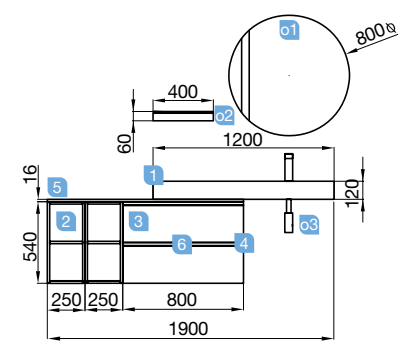

COMPAKT 1900 concrete

INTEGRATED SINK

COD.	DESCRIPTION	£
COMPOSITION 1900 CONCRETE		
1	26259 Top COMPACT 46 concrete from 1001 to 1200 mm, with 1 semi insert basin 1001 - 1200 x 460 x 120 mm	769
2	23352 Wall-hung unit ALLIANCE 250 natural (2 units) 2 spaces. 250 x 540 x 434 mm	218
3	22804 Wall hung vanity SPIRIT 800 natural 2 metallic drawers with soft close 797 x 540 x 450 mm	534
4	22952 Handle SPIRIT 800 soft white (2 units)	32
5	22983 Top natural from 1001 to 1400 for vanity and storage unit, not mechanized. 1001 - 1400 x 16 x 460 mm	287
6	24962 Complete drawer METALLIC upper drawer for vanity unit of 800 mm deep 45 744 x 140 x 350 mm	71
TOTAL PRICE OF THE FULL SET		1911

OPTIONS		
COD.	DESCRIPTION	£
o1	24547 Mirror ROUND 800 circular with sandblasted band, LED light (4,6 W) IP 44, Ø 800 mm	387
o2	26126 Towel rail shelf 400 solid surface 400 x 60 x 120 mm	63
o3	23032 Bottle trap SMART with open valve	85