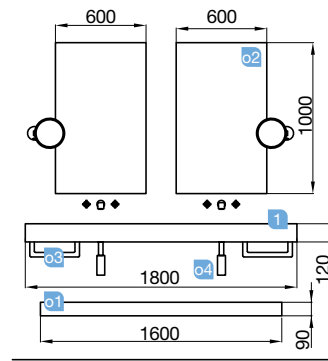

COMPAKT 1800 africa oak

INTEGRATED SINK

COD.	DESCRIPTION	£
COMPOSITION 1800 africa oak		
1 24480	Top COMPAKT 46 africa oak from 1601 to 1800 mm, with 2 integrated sinks 1601 - 1800 x 460 x 120 mm	1539
TOTAL PRICE OF THE FULL SET		1539

OPTIONS		
COD.	DESCRIPTION	£
o1 25623	Shelf COMPAKT 38 africa oak from 1401 to 1600 mm 1401 - 1600 x 380 x 90 mm	847
o2 20741	Mirror REFLEXO 1000 (2 units) horizontal vertical LED light (15,36 W) IP 44 1000 x 600 mm	782
o3 26193	Towel rail COMPAKT chrome (2 units) 330 x 100 mm	162
o4 23032	Bottle trap SMART (2 units) with open valve	170

OPTIONS		
COD.	DESCRIPTION	£
o1 21738	Mirror UP&DOWN 1200 horizontal with LED light (9,6 / 4,8 W) IP 44 1200 x 600 mm	467
o2 16994	Open bottle trap valve with waste chrome brass	67
AUXILIARY		
COD.	DESCRIPTION	£
a1 22905	Module ALLIANCE 250 natural left / right 1 door push opening system 250 x 400 x 162 mm	165
a2 23226	Module ALLIANCE 400 white-TX (2 units) horizontal vertical 1 hollow shelf 400 x 150 x 162 mm	90

COMPAKT 1850 white marble

INTEGRATED SINK

COD.	DESCRIPTION	£
COMPOSITION 1850 WHITE MARBLE		
1 25429	Top COMPAKT 46 white marble from 1201 to 1400 mm, with 1 integrated sink 1201 - 1400 x 460 x 120 mm	879
2 22795	Wall hung vanity SPIRIT 1000 natural 1 metallic drawer with soft close 997 x 270 x 450 mm	306
3 22953	Handle SPIRIT 1000 soft white	24
4 23352	Wall-hung unit ALLIANCE 250 natural 2 spaces, 250 x 540 x 434 mm	109
5 23342	Set of two decorative coloured cubes ALLIANCE 250 gloss white for storage unit of 250, 217 x 244 x 428 mm	61
6 22786	Wall-hung unit SPIRIT 600 natural 1 metallic drawer with soft close 598 x 270 x 450 mm	270
7 22951	Handle SPIRIT 600 soft white	13
8 22963	Top natural for vanity and storage unit, not mechanized 600 x 16 x 460 mm	108
TOTAL PRICE OF THE FULL SET		1770