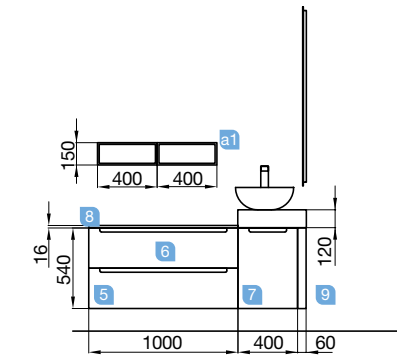

Kompakt

COMPAKT 2100 grey stone

COUNTERTOP BASIN