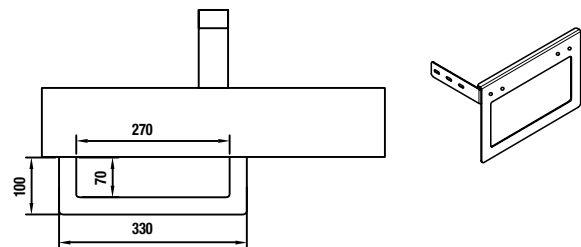

Note: tops with special length, 20 working days.

COMPAKT SHELVES DEPTH 42 CM

	Africa Oak		Artic Oak		Havana Oak		White Marble		Grey Stone		Concrete	
	cod.	£	cod.	£	cod.	£	cod.	£	cod.	£	cod.	£
600 - 800	25953	417	25961	417	84088	417	25969	417	25977	417	25985	417
801 - 1000	25954	527	25962	527	84089	527	25970	527	25978	527	25986	527
1001 - 1200	25955	637	25963	637	84090	637	25971	637	25979	637	25987	637
1201 - 1400	25956	747	25964	747	84091	747	25972	747	25980	747	25988	747
1401 - 1600	25957	857	25965	857	84092	857	25973	857	25981	857	25989	857
1601 - 1800	25958	967	25966	967	84093	967	25974	967	25982	967	25990	967
1801 - 2000	25959	1077	25967	1077	84094	1077	25975	1077	25983	1077	25991	1077
2001 - 2500	25960	1407	25968	1407	84095	1407	25976	1407	25984	1407	25992	1407

Note: tops with special length, 20 working days.

ACCESSORIES FOR WORKTOPS

COMPAKT towel rail

COMPAKT steel towel rail in epoxy painted or chromed. Composed of 2 pieces, it is served disassembled, it attaches to the COMPAKT fixing bracket with screws.

COMPAKT towel rail <i>Chromed</i>		COMPAKT towel rail <i>Matt White</i>		COMPAKT towel rail <i>Matt Black</i>	
cod.	£	cod.	£	cod.	£
26193	81	26194	81	26195	81