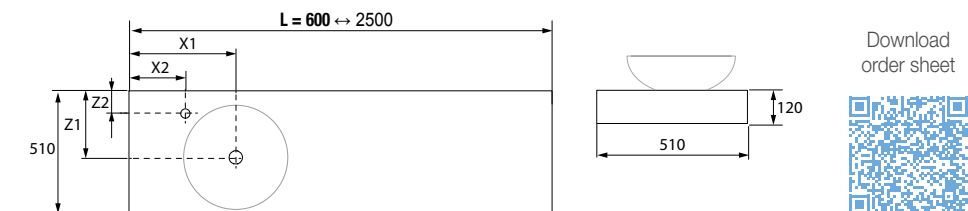

Download order sheet

Note: tops with special length, 20 working days.

		Africa Oak		Artic Oak		Havana Oak		White Marble		Grey Stone		Concrete	
		cod.	£	cod.	£	cod.	£	cod.	£	cod.	£	cod.	£
1 sink	600 - 800	26058	516	26071	516	84064	516	26084	516	26098	516	26111	516
	801 - 1000	26059	626	26072	626	84065	626	26085	626	26099	626	26112	626
	1001 - 1200	26060	736	26073	736	84066	736	26086	736	26100	736	26114	736
	1201 - 1400	26061	846	26074	846	84067	846	26087	846	26101	846	26115	846
	1401 - 1600	26062	956	26075	956	84068	956	26088	956	26102	956	26116	956
	1601 - 1800	26063	1066	26076	1066	84069	1066	26090	1066	26103	1066	26118	1066
	1801 - 2000	26064	1176	26077	1176	84070	1176	26091	1176	26104	1176	26119	1176
	2001 - 2500	26065	1506	26078	1506	84071	1506	26092	1506	26105	1506	26120	1506