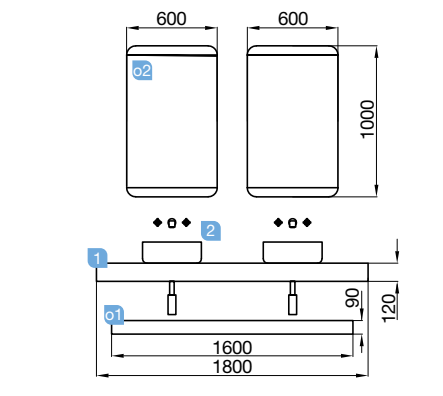

COMPAKT 1800 artic oak

COUNTERTOP BASIN

Kompakt

COMPAKT 1800 artic oak

COUNTERTOP BASIN

COD.	DESCRIPTION	£
<b>COMPOSITION 1800 ARTIC OAK</b>		
1	26016 Top COMPAKT 46 artic oak from 1601 to 1800 mm, for 2 wash bowls 1601 - 1800 x 460 x 120 mm	1093
2	24554 Countertop basin DOLCE 390 white porcelain (2 units) without bottle trap or waste. 390 x 390 x 140 mm	220
<b>TOTAL PRICE OF THE FULL SET</b>		<b>1313</b>
<b>OPTIONS</b>		
COD.	DESCRIPTION	£
o1	25925 Shelf COMPAKT 38 artic oak from 1401 to 1600 mm 1401 - 1600 x 380 x 90 mm	847
o2	23406 Mirror CANDEM 1000 (2 units) horizontal vertical with LED light (9,6 W) IP 44 1000 x 600 mm	904

COMPAKT 1800 africa oak

INTEGRATED SINK

COD.	DESCRIPTION	£
<b>COMPOSITION 1800 africa oak</b>		
1 24480	Top COMPAKT 46 africa oak from 1601 to 1800 mm, with 2 integrated sinks 1601 - 1800 x 460 x 120 mm	1539
<b>TOTAL PRICE OF THE FULL SET</b>		<b>1539</b>