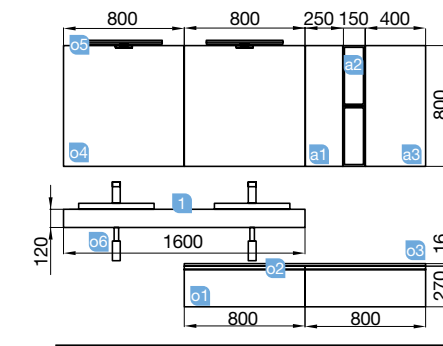

AUXILIARY		
COD.	DESCRIPTION	£
<b>a1</b>	<b>22900</b> Module ALLIANCE 400 carbon-TX (3 units) horizontal vertical 1 hollow shelf 400 x 150 x 162 mm	<b>135</b>

Bespoke worktop up to the sink size, two widths available 460 and 560mm.

OPTIONS

COD.	DESCRIPTION	£
01	87855 Mirror CHICAGO II 1200 horizontal vertical with LED light, sensor and anti-fog (30 W.) IP 44. 1200 x 600 mm	535
02	16994 Open bottle trap valve with waste chrome brass	67
03	26128 Towel rail shelf 600 solid surface 600 x 60 x 120 mm	95

Compakt

COMPAKT 1600 artic oak

SEMI INSERT BASIN

COD.	DESCRIPTION	£
<b>COMPOSITION 1600 ARTIC OAK</b>		
1	26227 Top COMPAKT 46 artic oak from 1401 to 1600 mm, with 2 semi insert basins 1401 - 1600 x 460 x 120 mm	1429
<b>TOTAL PRICE OF THE FULL SET</b>		<b>1429</b>
<b>OPTIONS</b>		
COD.	DESCRIPTION	£
01	22631 Wall-hung unit SPIRIT 800 gloss white (2 units) 1 metallic drawer with soft close 797 x 270 x 450 mm	578
02	22952 Handle SPIRIT 800 soft white (2 units)	32
03	22984 Top gloss white from 1401 to 1800 for vanity and storage unit, not mechanized. 1401 - 1800 x 16 x 460 mm	366
04	16910 Mirror SENA 800 (2 units) horizontal vertical mirror 5 mm. 800 x 800 mm	188
05	21735 Light PANDORA 308 (2 units) gloss chrome LED light (8 W.) IP 44 multihook fastening. 308 x 96 x 32 mm	122
06	23033 Bottle trap SMART (2 units) with clicker waste	180