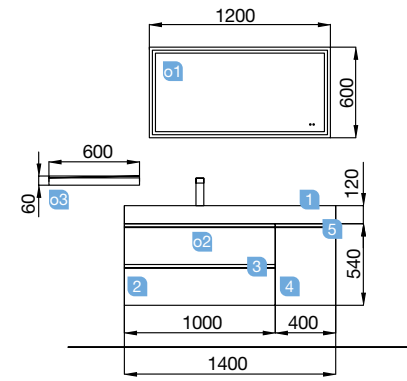

INTEGRATED SINK

COD.	DESCRIPTION	£
<b>COMPOSITION 1000 grey stone</b>		
<b>1</b>	<b>25492</b> Top COMPAKT 51 grey stone (2 units) from 801 to 1000 mm, with 1 integrated sink 801 - 1000 x 510 x 120 mm	<b>1340</b>
<b>TOTAL PRICE OF THE FULL SET</b>		<b>1340</b>
<b>OPTIONS</b>		
COD.	DESCRIPTION	£
<b>o1</b>	<b>25978</b> Shelf COMPAKT 42 grey stone from 801 to 1000 mm. 801 - 1000 x 420 x 90 mm	<b>527</b>
<b>o2</b>	<b>20741</b> Mirror REFLEXO 1000 horizontal vertical LED light (15,36 W) IP 44 1000 x 600 mm	<b>391</b>
<b>o3</b>	<b>20742</b> Mirror REFLEXO 1200 horizontal vertical LED light (17,28 W) IP 44 1200 x 600 mm	<b>451</b>
<b>o4</b>	<b>26195</b> Towel rail COMPAKT Matt black 330 x 100 mm	<b>81</b>
<b>o5</b>	<b>23032</b> Bottle trap SMART (2 units) with open valve	<b>170</b>

AUXILIARY		
COD.	DESCRIPTION	£
<b>a1</b>	<b>22900</b> Module ALLIANCE 400 carbon-TX (3 units) horizontal vertical 1 hollow shelf 400 x 150 x 162 mm	<b>135</b>

Bespoke worktop up to the sink size, two widths available 460 and 560mm.

OPTIONS

COD.	DESCRIPTION	£
01	87855 Mirror CHICAGO II 1200 horizontal vertical with LED light, sensor and anti-fog (30 W.) IP 44. 1200 x 600 mm	535
02	16994 Open bottle trap valve with waste chrome brass	67
03	26128 Towel rail shelf 600 solid surface 600 x 60 x 120 mm	95