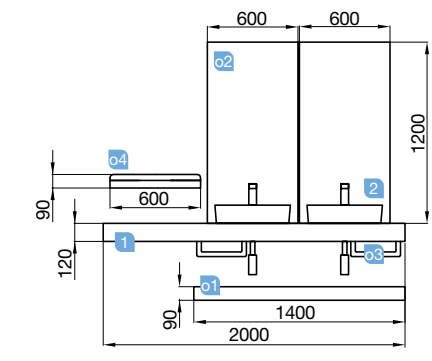

Compakt

COMPAKT 2000 africa oak

COUNTERTOP BASIN

COD.	DESCRIPTION	£
COMPOSITION 2000 AFRICA OAK		
1	26004 Top COMPAKT 46 africa oak from 1801 to 2000 mm, for 2 wash bowls 1801 - 2000 x 460 x 120 mm	1203
2	24553 Countertop basin VARMEGA 515 white porcelain (2 units) without bottle trap or waste. 500 x 385 x 120 mm	286
TOTAL PRICE OF THE FULL SET		1489

OPTIONS		
COD.	DESCRIPTION	£
o1	25622 Shelf COMPAKT 38 africa oak from 1201 to 1400 mm 1201 - 1400 x 380 x 90 mm	737
o2	20742 Mirror REFLEXO 1200 (2 units) horizontal vertical LED light (17,28 W) IP 44 1200 x 600 mm	902
o3	26195 Towel rail COMPAKT Matt black (2 units) 330 x 100 mm	162
o4	82335 Shelf solid surface 600 solid surface 600 x 88 x 120 mm	160