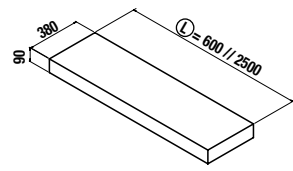

COMPAKT SHELVES
BESPOKE SHELVES FROM 600 TO 2500

Following boxes need to be specified in the order

COD = L =