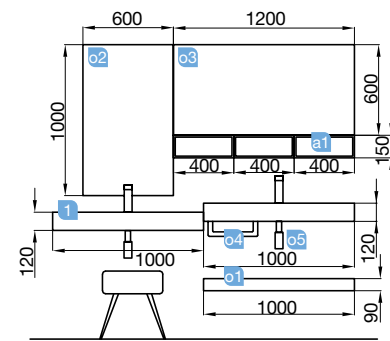

INTEGRATED SINK

COD.	DESCRIPTION	£
<b>COMPOSITION 1000 grey stone</b>		
<b>1</b>	<b>25492</b> Top COMPAKT 51 grey stone (2 units) from 801 to 1000 mm, with 1 integrated sink 801 - 1000 x 510 x 120 mm	<b>1340</b>
<b>TOTAL PRICE OF THE FULL SET</b>		<b>1340</b>
<b>OPTIONS</b>		
COD.	DESCRIPTION	£
<b>o1</b>	<b>25978</b> Shelf COMPAKT 42 grey stone from 801 to 1000 mm. 801 - 1000 x 420 x 90 mm	<b>527</b>
<b>o2</b>	<b>20741</b> Mirror REFLEXO 1000 horizontal vertical LED light (15,36 W) IP 44 1000 x 600 mm	<b>391</b>
<b>o3</b>	<b>20742</b> Mirror REFLEXO 1200 horizontal vertical LED light (17,28 W) IP 44 1200 x 600 mm	<b>451</b>
<b>o4</b>	<b>26195</b> Towel rail COMPAKT Matt black 330 x 100 mm	<b>81</b>
<b>o5</b>	<b>23032</b> Bottle trap SMART (2 units) with open valve	<b>170</b>

AUXILIARY		
COD.	DESCRIPTION	£
<b>a1</b>	<b>22900</b> Module ALLIANCE 400 carbon-TX (3 units) horizontal vertical 1 hollow shelf 400 x 150 x 162 mm	<b>135</b>

Bespoke worktop up to the sink size, two widths available 460 and 560mm.