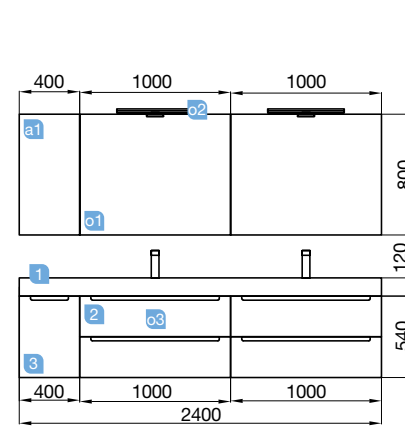

COMPAKT 2200 grey stone

INTEGRATED SINK

OPTIONS		
COD.	DESCRIPTION	£
o1 16912	Mirror SENA 1000 (2 units) horizontal vertical mirror 5 mm. 1000 x 800 mm	208
o2 23534	Light PANDORA 458 (2 units) gloss chrome LED light (1x10 W) IP 44 multihook fastening. 458 x 112 x 15 mm	154
o3 16994	Open bottle trap valve with waste chrome brass (2 units)	134
AUXILIARY		
COD.	DESCRIPTION	£
a1 22826	Module ALLIANCE 400 bay pine left / right 1 door push opening system 400 x 800 x 162 mm	206

COD.	DESCRIPTION	£
COMPOSITION 2400 GREY STONE		
1 25451	Top COMPAKT 46 grey stone from 2001 to 2500 mm, with 2 integrated sinks 2001 - 2500 x 460 x 120 mm	2089
2 23937	Wall hung vanity MONTERREY 1000 bay pine (2 units) 2 metallic drawers with soft close 997 x 540 x 450 mm	1324
3 23977	Wall-hung unit MONTERREY 400 bay pine right 1 soft close door. 400 x 540 x 450 mm	269
TOTAL PRICE OF THE FULL SET		3682