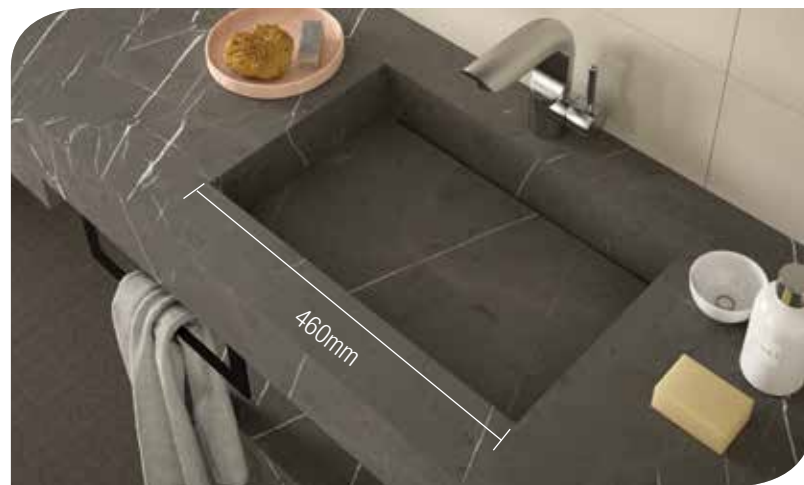

COMPAKT DOUBLE 1000 grey stone

INTEGRATED SINK

COD.	DESCRIPTION	£
COMPOSITION 1000 grey stone		
1	25492 Top COMPAKT 51 grey stone (2 units) from 801 to 1000 mm, with 1 integrated sink 801 - 1000 x 510 x 120 mm	1340
TOTAL PRICE OF THE FULL SET		1340
OPTIONS		
COD.	DESCRIPTION	£
o1	25978 Shelf COMPAKT 42 grey stone from 801 to 1000 mm. 801 - 1000 x 420 x 90 mm	527
o2	20741 Mirror REFLEXO 1000 horizontal vertical LED light (15,36 W) IP 44 1000 x 600 mm	391
o3	20742 Mirror REFLEXO 1200 horizontal vertical LED light (17,28 W) IP 44 1200 x 600 mm	451
o4	26195 Towel rail COMPAKT Matt black 330 x 100 mm	81
o5	23032 Bottle trap SMART (2 units) with open valve	170

AUXILIARY		
COD.	DESCRIPTION	£
a1	22900 Module ALLIANCE 400 carbon-TX (3 units) horizontal vertical 1 hollow shelf 400 x 150 x 162 mm	135

Bespoke worktop up to the sink size, two widths available 460 and 560mm.