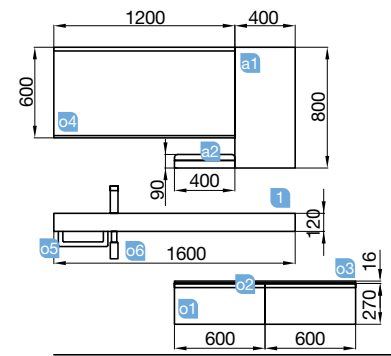

COMPAKT 1600 havana oak

INTEGRATED SINK

COD.	DESCRIPTION	£
COMPOSITION 1600 HAVANA OAK		
1	83974 Top COMPAKT 46 havana oak from 1401 to 1600 mm, with 1 integrated sink 1401 - 1600 x 460 x 120 mm	989
TOTAL PRICE OF THE FULL SET		989
OPTIONS		
COD.	DESCRIPTION	£
o1	22630 Wall-hung unit SPIRIT 600 gloss white (2 units) 1 metallic drawer with soft close 598 x 270 x 450 mm	540
o2	22951 Handle SPIRIT 600 soft white (2 units)	26
o3	22972 Top gloss white for vanity and storage unit, not mechanized 1200 x 16 x 460 mm	178
o4	21738 Mirror UP&DOWN 1200 horizontal with LED light (9,6 / 4,8 W) IP 44 1200 x 600 mm	467
o5	26194 Towel rail COMPAKT matt white 330 x 100 mm	81
o6	23032 Bottle trap SMART with open valve	85
AUXILIARY		
COD.	DESCRIPTION	£
a1	22824 Module ALLIANCE 400 gloss white left / right 1 door push opening system 400 x 800 x 162 mm	206
a2	82333 Shelf solid surface 400 solid surface 400 x 88 x 120 mm	96