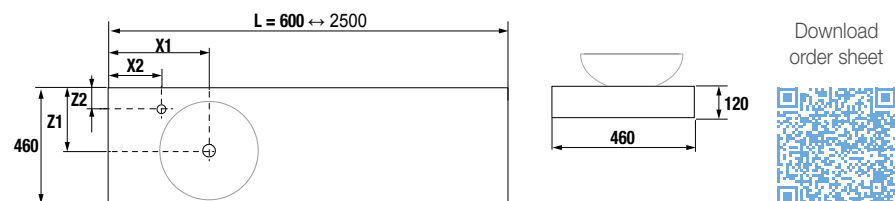

Note: tops with special length, 20 working days.

**COMPAKT WORKTOP WITH WASH BOWL**  
**BESPOKE WORKTOP FROM 600 TO 2500 WITH WASH BOWL**

**COMPAKT WORKTOP WITH WASH BOWL DEPTH 46 CM**

Bespoke worktop with machining for wash bowl, fixing brackets included 105x415 mm.  
 Wash bowl not included.