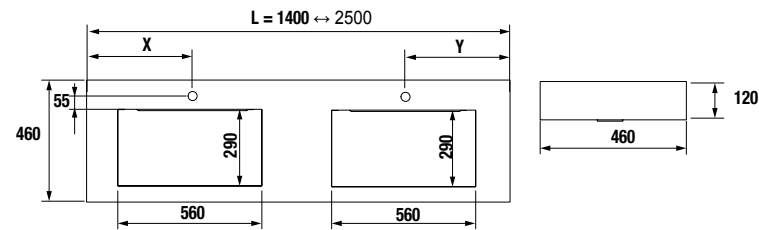

Download order sheet

2 sinks		Africa Oak		Artic Oak		Havana Oak		White Marble		Grey Stone		Concrete		
		cod.	£	cod.	£	cod.	£	cod.	£	cod.	£	cod.	£	
		1400 - 1600	83296	1459	83323	1459	84105	1459	83349	1459	83375	1459	83401	1459
1601 - 1800	83297	1569	83324	1569	84106	1569	83350	1569	83376	1569	83402	1569		
1801 - 2000	83298	1679	83325	1679	84107	1679	83351	1679	83377	1679	83403	1679		
2001 - 2500	83299	2119	83326	2119	84108	2119	83352	2119	83378	2119	83404	2119		

Note: tops with special length, 20 working days.

COMPAKT WORKTOP WITH INTEGRATED SINK
BESPOKE WORKTOP FROM 700 TO 2500 WITH INTEGRATED SINK

COMPAKT WORKTOP WITH INTEGRATED SINK DEPTH 51 CM

Bespoke worktop with integrated sink and ABS tank 560x290mm with antibacterial treatment, adjustable brackets and fixing brackets included 105 x 415 mm.