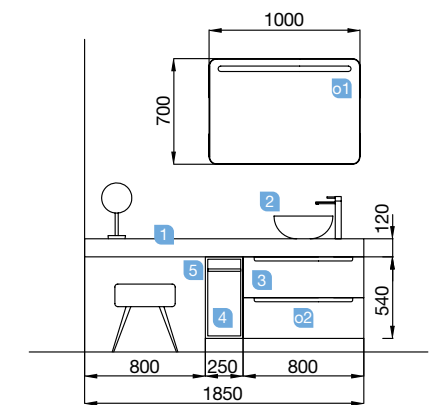

Kompakt

COMPAKT 1850 havana oak

COUNTERTOP BASIN

COD.	DESCRIPTION	£
COMPOSITION 1850 HAVANA OAK		
1	84047 Top COMPAKT 46 havana oak from 1801 to 2000 mm, for 1 wash bowl 1801 - 2000 x 460 x 120 mm	1093
2	87734 Countertop basin LOKUM matt black porcelain without bottle trap or clicker waste Ø 375 x 135 mm	208
3	26678 Wall hung vanity MONTERREY 800 gloss white 2 metallic drawers with soft close 797 x 540 x 450 mm	611
4	26833 Wall-hung unit ALLIANCE 250 removable towel rail gloss white with 2 internal drawers. 250 x 540 x 450 mm	253
5	26914 Handle TOWEL RAIL 250 Matt black	21
TOTAL PRICE OF THE FULL SET		2186

OPTIONS		
COD.	DESCRIPTION	£
o1	87861 Mirror APOLO 1000 black horizontal with shelf with LED light (12 W) IP 44 1000 x 700 x 110 mm	449
o2	16994 Open bottle trap valve with waste chrome brass	67