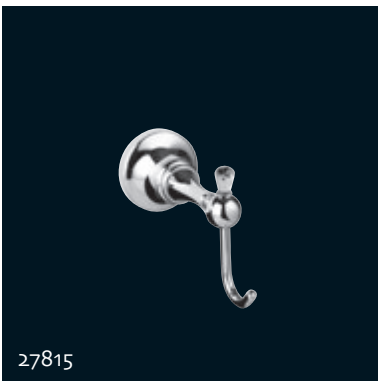

24826

Porta scopino d'appoggio.
Standing toilet brush holder.

28800

MADE WITH SWAROVSKI® ELEMENTS

bugnatese
RUBINETTERIA

**COMPLEMENTI
D'ARREDO**
CRISTALLO

27823

27802

MADE WITH SWAROVSKI® ELEMENTS

COMPLEMENTI D'ARREDO

27800

27802

27810

27811

27815

27823

27800

Porta sapone a muro con vetro satinato.
Soap holder for wall with satin glass.
MADE WITH SWAROVSKI® ELEMENTS.

27811

Porta asciugamano per lavabo.
Towel rail for basin.
MADE WITH SWAROVSKI® ELEMENTS.