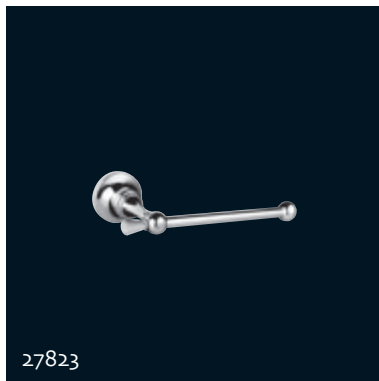

27823

27800

Porta sapone a muro con vetro satinato.
Soap holder for wall with satin glass.
MADE WITH SWAROVSKI® ELEMENTS.

27811

Porta asciugamano per lavabo.
Towel rail for basin.
MADE WITH SWAROVSKI® ELEMENTS.

27802

Porta bicchiere a muro con vetro satinato.
Glas holder with satin glass.
MADE WITH SWAROVSKI® ELEMENTS.

27815

Porta accappatoio.
Bath-wrap holder.
MADE WITH SWAROVSKI® ELEMENTS.

27810

Porta asciugamano per bidet.
Towel rail for bidet.
MADE WITH SWAROVSKI® ELEMENTS.

27823

Porta rotolo.
Toilet rool holder.
MADE WITH SWAROVSKI® ELEMENTS.