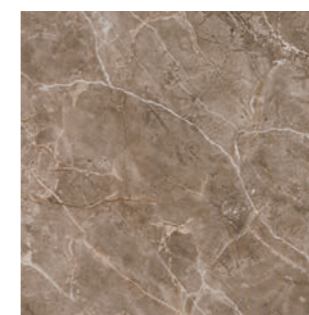

Concord *NEW*

Concord Dec. Cream

Concord Cream

Concord Brown

Concord Dec. White

Concord White

Concord Greige

Pavimento coordinado / Matching floor
Porcelglass

Ess. Concord Cream 60x60
Ess. Concord Cream 60,8x60,8

Ess. Concord Brown 60x60
Ess. Concord Brown 60,8x60,8

Ess. Concord White 60x60
Ess. Concord White 60,8x60,8

Ess. Concord Greige 60x60
Ess. Concord Greige 60,8x60,8

Pasta Blanca / White Body Tiles / Pâte Blanche / Weisser Scherben
30x60
11.81"x23.62"