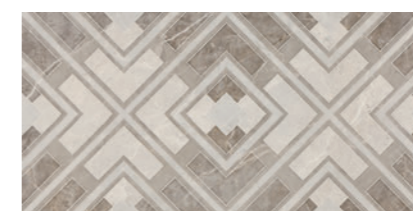

Concord *NEW*

Concord Dec. Cream

Concord Cream

Concord Brown

Concord Dec. White

Concord White

Concord Greige

Pavimento coordinado / Matching floor
Porcelglass

Ess. Concord Cream 60x60
Ess. Concord Cream 60,8x60,8

Ess. Concord Brown 60x60
Ess. Concord Brown 60,8x60,8

Ess. Concord White 60x60
Ess. Concord White 60,8x60,8

Ess. Concord Greige 60x60
Ess. Concord Greige 60,8x60,8

Pasta Blanca / White Body Tiles / Pâte Blanche / Weisser Scherben
30x60
11.81"x23.62"