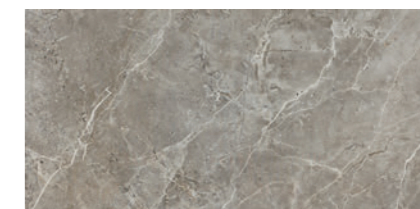

Concord *NEW*

Concord Dec. Cream

Concord Cream

Concord Brown

Concord Dec. White

Concord White

Concord Greige

Pavimento coordinado / Matching floor
Porcelglass

Ess. Concord Cream 60x60
Ess. Concord Cream 60,8x60,8

Ess. Concord Brown 60x60
Ess. Concord Brown 60,8x60,8

Ess. Concord White 60x60
Ess. Concord White 60,8x60,8

Ess. Concord Greige 60x60
Ess. Concord Greige 60,8x60,8

Pasta Blanca / White Body Tiles / Pâte Blanche / Weisser Scherben
30x60
11.81"x23.62"