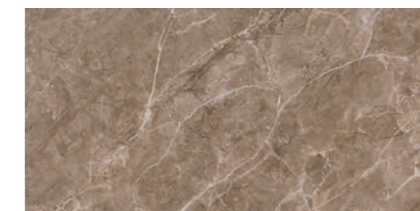

Concord *NEW*

Concord Dec. Cream

Concord Cream

Concord Brown

Concord Dec. White

Concord White

Concord Greige

Pavimento coordinado / Matching floor
Porcelglass

Ess. Concord Cream 60x60
Ess. Concord Cream 60,8x60,8

Ess. Concord Brown 60x60
Ess. Concord Brown 60,8x60,8

Ess. Concord White 60x60
Ess. Concord White 60,8x60,8

Ess. Concord Greige 60x60
Ess. Concord Greige 60,8x60,8

Pasta Blanca / White Body Tiles / Pâte Blanche / Weisser Scherben
30x60
11.81"x23.62"