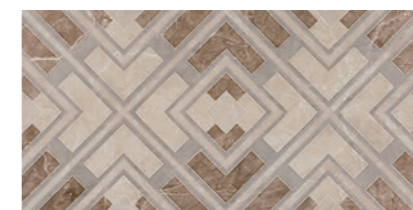

Concord *NEW*

Concord Dec. Cream

Concord Cream

Concord Brown

Concord Dec. White

Concord White

Concord Greige

Pavimento coordinado / Matching floor
Porcelglass

Ess. Concord Cream 60x60
Ess. Concord Cream 60,8x60,8

Ess. Concord Brown 60x60
Ess. Concord Brown 60,8x60,8

Ess. Concord White 60x60
Ess. Concord White 60,8x60,8

Ess. Concord Greige 60x60
Ess. Concord Greige 60,8x60,8

Pasta Blanca / White Body Tiles / Pâte Blanche / Weisser Scherben
30x60
11.81"x23.62"