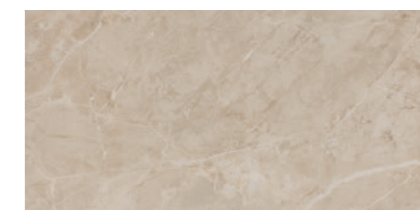

Concord *NEW*

Concord Dec. Cream

Concord Cream

Concord Brown

Concord Dec. White

Concord White

Concord Greige

Pavimento coordinado / Matching floor
Porcelglass

Ess. Concord Cream 60x60
Ess. Concord Cream 60,8x60,8

Ess. Concord Brown 60x60
Ess. Concord Brown 60,8x60,8

Ess. Concord White 60x60
Ess. Concord White 60,8x60,8

Ess. Concord Greige 60x60
Ess. Concord Greige 60,8x60,8

Pasta Blanca / White Body Tiles / Pâte Blanche / Weisser Scherben
30x60
11.81"x23.62"