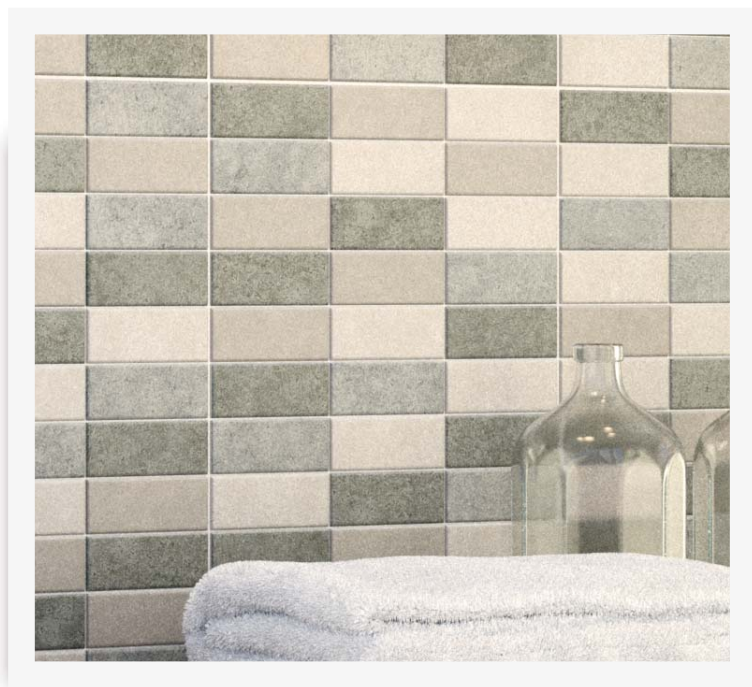

M. Constructa 25 × 40 Grey Matt