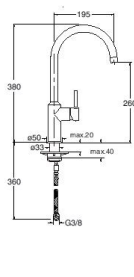

Kitchen Contemporary Lines

KT 508