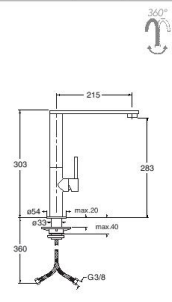

Kitchen Contemporary Lines

KT 511