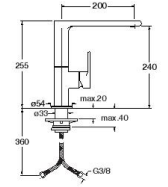

Kitchen Contemporary Lines

KK 511