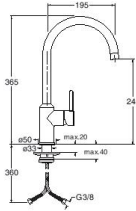

Kitchen Contemporary Lines

KK 508