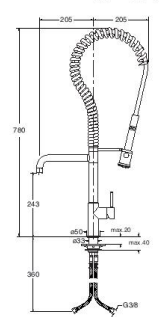

Kitchen Contemporary Lines

KT 506