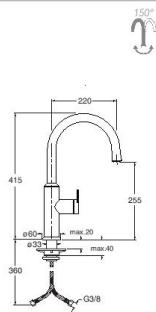

Kitchen Contemporary Lines

KU 525