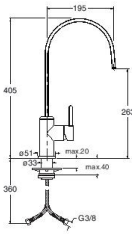

Kitchen Contemporary Lines

KK 525