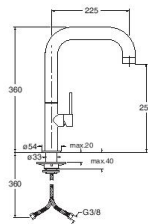

Kitchen Contemporary Lines

KT 513

51 cromato

#CR20201Q00