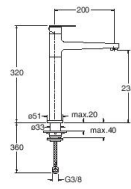

Kitchen Contemporary Lines

KD 521