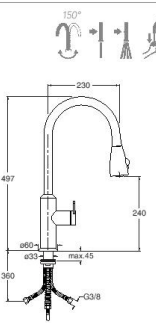

Kitchen Contemporary Lines

KU 525

KU 530

51 cromato 13 nero opaco
24 bianco opaco

Kitchen Contemporary Lines

KT 511

KT 512

51 cromato