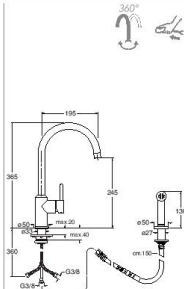

Kitchen Contemporary Lines

KK 508

Kitchen Contemporary Lines

KK 511

KK 524

51 cromato

KK 512