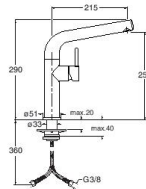

Kitchen Contemporary Lines

KK 535 REGULAR