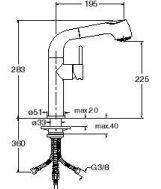

Kitchen Contemporary Lines

KK 550 REGULAR