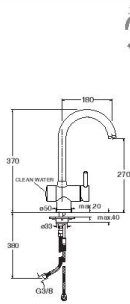

Kitchen Contemporary Lines

KT 541 CLEAN WATER

51 cromato