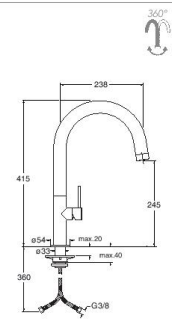

Kitchen Contemporary Lines

KU 525

KU 530

51 cromato 13 nero opaco
24 bianco opaco

Kitchen Contemporary Lines

KT 511

KT 512

51 cromato