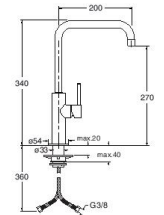

Kitchen Contemporary Lines

KT 563

#CR20201Q00

KT 562