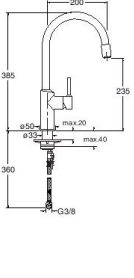

Kitchen Contemporary Lines

KT 508

KT 509

Kitchen Contemporary Lines

KT 506

51 cromo

KT 507

51 cromo