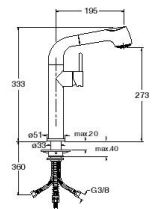

Kitchen Contemporary Lines

KK 535 REGULAR

Kitchen Contemporary Lines

KK 550 REGULAR

51 cromato

KK 536 TALL

KK 551 TALL

51 cromato