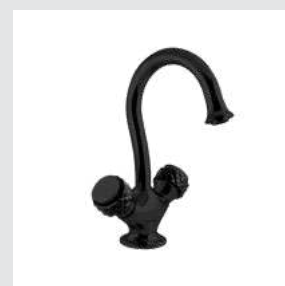

# COQUETTE **BLACK**

COLLECTION

BATHROOM FITTINGS

Matt black finish provides an urban and elegant style at the same time, and demonstrates an approach to industrial style

The collection includes artistic porcelain details with capitone effect in black and white.

It's perfect for modern and cosmopolitan apartments and houses.

065501.000.84

065505.N00.84

Coquette Black handle design

065521.000.84

065577.000.84

065519.000.84

Coquette Black  
collection

Page 194

065501.000.84  
065501.N00.84

Three hole basin set  
with porcelain

065505.000.84  
065505.N00.84

Monoblock basin mixer  
with porcelain

065503.L00.84  
065503.LN0.84

High monolever basin mixer  
with porcelain - Height 330mm