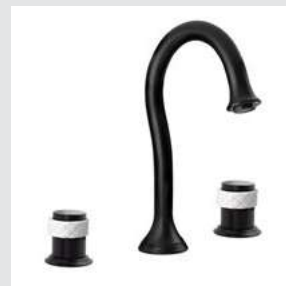

# COQUETTE **BLACK**

COLLECTION

BATHROOM FITTINGS

Matt black finish provides an urban and elegant style at the same time, and demonstrates an approach to industrial style

The collection includes artistic porcelain details with capitone effect in black and white.

It's perfect for modern and cosmopolitan apartments and houses.

065501.000.84

065505.N00.84

Coquette Black handle design

065521.000.84

065577.000.84

065519.000.84

Coquette Black  
collection

Page 194

065501.000.84  
065501.N00.84

Three hole basin set  
with porcelain

065505.000.84  
065505.N00.84

Monoblock basin mixer  
with porcelain

065503.L00.84  
065503.LN0.84

High monolever basin mixer  
with porcelain - Height 330mm

065585.000.84  
065585.N00.84

Spare toilet paper holder  
with porcelain

065584.000.84  
065584.N00.84

Toilet brush holder  
with porcelain

065521.000.84  
065521.N00.84

Three hole bidet set  
with porcelain