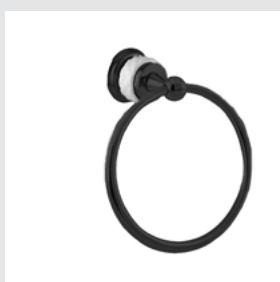

065516.000.84  
065516.N00.84

Five hole bath set with  
hand shower with porcelain

065519.000.84  
065519.N00.84

Shower mixer with hand shower  
hand porcelain

Coquette Black  
Accessories  
with porcelain

065575.000.84  
065575.N00.84

Robe hook  
with porcelain

065586.000.84  
065586.N00.84

Wall soap dispense  
with porcelain

065578.000.84  
065578.N00.84

Soap holder  
with porcelain

065572.000.84  
065572.N00.84

Towel bar 600mm  
with porcelain

065573.000.84  
065573.N00.84

Towel ring  
with porcelain

065580.000.84  
065580.N00.84

Wall toothbrush holder  
with porcelain

065577.000.84  
065577.N00.84

Toilet paper holder  
with porcelain