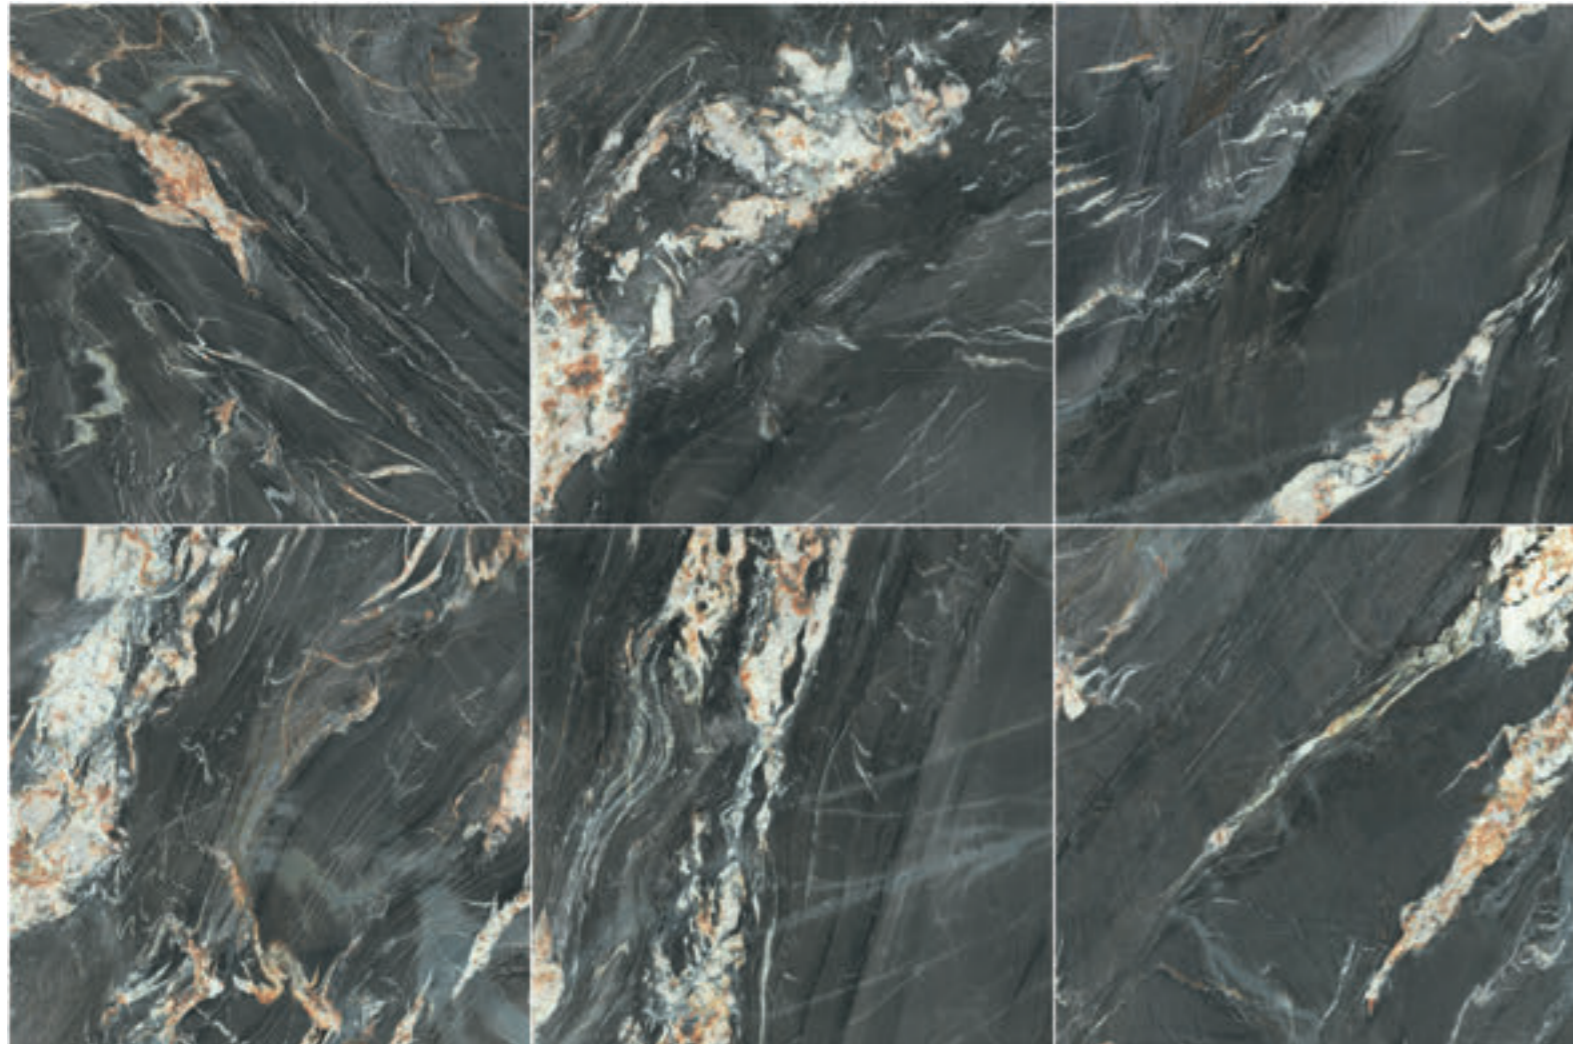

COSMIC BLACK 9 DESIGNS 120x120

Wall tile Cosmic Black 60x120 Floor tile Taj Mahal White 120x120