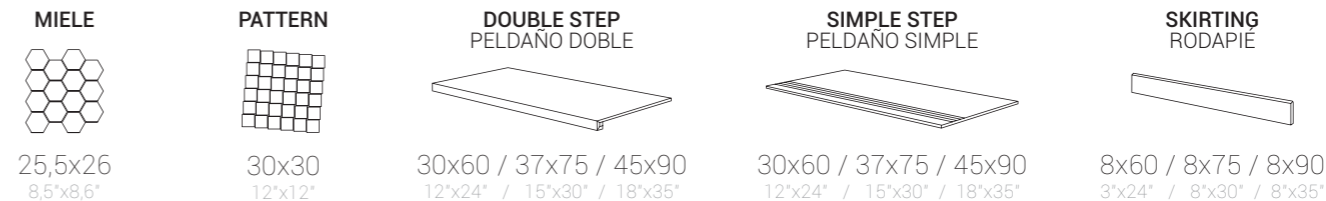

MOSAICS & ACCESSORIES

	MIELE	PATTERN	DOUBLE STEP PELDAÑO DOBLE			SIMPLE STEP PELDAÑO SIMPLE				SKIRTING RODAPIÉ			
	25,5x26 8,5"x8,6"	30x30 12"x12"	30x60 12"x24"	37x75 15"x30"	45x90 18"x35"	30x60 12"x24"	37x75 15"x30"	45x90 18"x35"	8x60 3"x24"	8x75 3"x30"	8x90 3"x35"		
	NAT.	NAT.	NAT.	ANTI.	NAT.	NAT.	ANTI.	NAT.	NAT.	NAT.	NAT.	NAT.	
BLANCO	P0000807 S510	P0000803 S415	P0001016 S650		P0000683 S690	P0003443 S720	P0001015 S500		P0000682 S560	P0003442 S600	P0001014 S280	P0000681 S290	P0003441 S370
BEIGE	P0000808 S510	P0000804 S415	P0001022 S650	P0001024 S650	P0000686 S690	P0003446 S720	P0001021 S500	P0001023 S500	P0000685 S560	P0003445 S600	P0001020 S280	P0000684 S290	P0003444 S370
GRIS	P0000809 S510	P0000805 S415	P0001013 S650	P0001026 S650	P0000680 S690	P0003440 S720	P0001012 S500	P0001025 S500	P0001025 S560	P0003439 S600	P0001011 S280	P0000678 S290	P0003438 S370
ACERO	P0000810 S510	P0000806 S415	P0001019 S650		P0000689 S690	P0003449 S720	P0001018 S500		P0000688 S560	P0003448 S600	P0001017 S280	P0000687 S290	P0003447 S370

PACKING LIST

CAJA / BOX	9	11	2	2	2	6	4	3	10	10	10
pcs	0,59	1	0,36	0,56	0,81	1,08	1,11	1,22	0,48	0,60	0,72
m²	10,35	22	7,44	12,50	19,40	22,32	24,24	29,10	11,50	12,90	16,00
kg											
PALLET	Please ask for information	Please ask for information	Please ask for information	Please ask for information	Please ask for information	Please ask for information	Please ask for information	Please ask for information	Please ask for information	Please ask for information	Please ask for information
cj											
m²											
kg											

* Please ask for information / Consulte Información