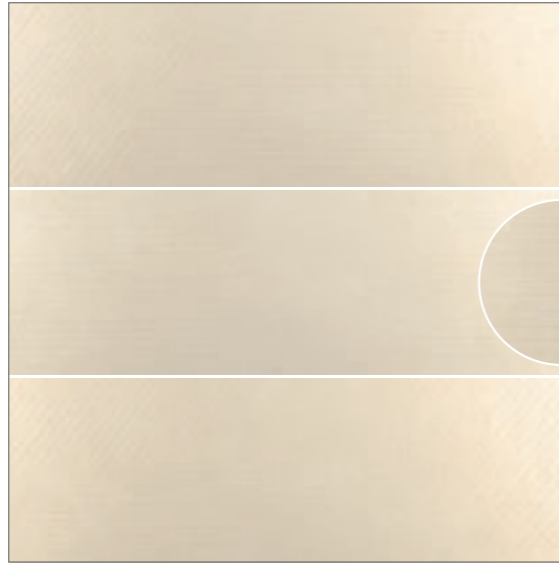

White
NCS S 1000-N

Sand
NCS S 1005-Y50R

Silver
NCS S 0300-N

Gray
NCS S 5500-N

Mate Matt

COSMOPOLITA WALL

W V2 R: TXT RLV

FORMATS

RLV Gala Cosmopolita Wall Silver 33,3x100 / 13"x40"
☐ Matt M 16

RLV Gala Cosmopolita Wall Gray 33,3x100 / 13"x40"
☐ Matt M 16

Wall tile RLV Gala Cosmopolita Wall Sand 33,3x100 Maiolica Aquamarine 7,5x30

**DELTA: 3 diseños diferentes
servidos aleatoriamente.**
DELTA: 3 different designs
served randomly.

RLV Delta Cosmopolita Wall Sand 33,3x100 / 13"x40"
☐ Matt M 16

Disponibles en
todos los colores
Available in
all colours.