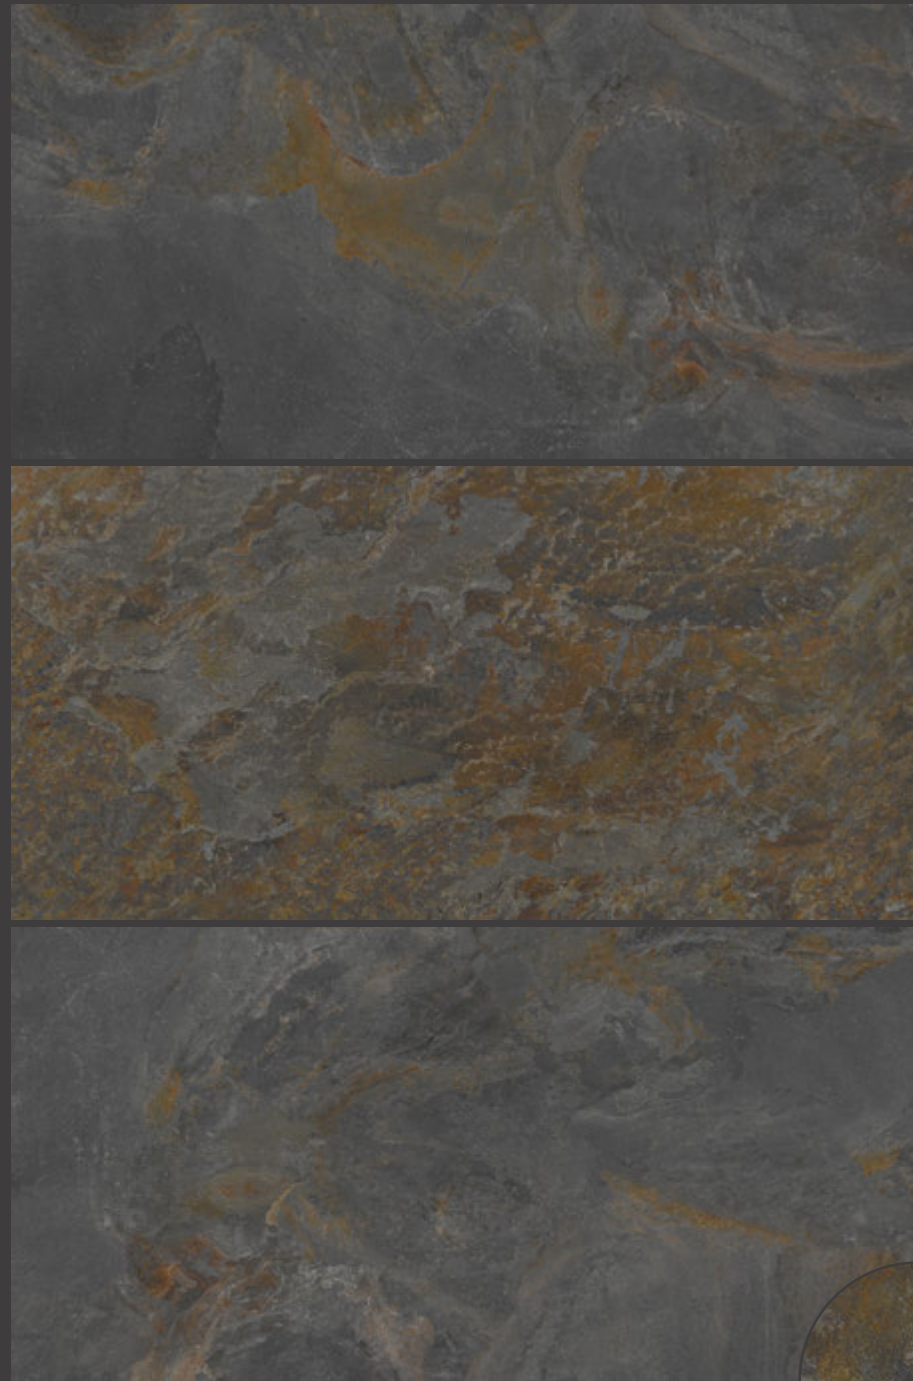

GLAZED PORCELAIN STONEWARE + COLOUR BODY + RECTIFIED + MATT
GRES PORCELÁNICO ESMALTADO + PASTA COLOREADA + RECTIFICADO + MATE

Bla **GL** **v.3** **GRAPHIC**
14

60x120 cm / 24"x48"

COUREL RUST

GRADONE STRAIR:
PELDAÑO GRADONE:

STRAIR TREAD:
PELDAÑO ROMO:

SKIRTING:
RODAPÍE:

AVAILABLE FORMATS: / FORMATOS DISPONIBLES:

PIECES NAME NOMBRE DE LA PIEZA	SIZES FORMATOS (cm)	WORK SIZE DIMENSIÓN DE FABRICACIÓN (mm)	BOX | CAJA		PALLET | PALET			
			PIECES PIEZAS	sqm m²	BOXES CAJAS	sqm m²	MAX. AVERAGE WEIGHT PESO MEDIO MÁXIMO (Kg)	SIZE PALLET FORMATO DEL PALET (mm)
COUREL	60x120 RC	600 x 1200 x 10,5	2	1,440	32	46,080	1129	840x1200x740

STONE
PIEDRAS