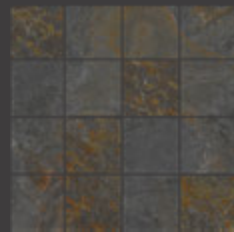

GLAZED PORCELAIN STONEWARE + COLOUR BODY + RECTIFIED + MATT
GRES PORCELÁNICO ESMALTADO + PASTA COLOREADA + RECTIFICADO + MATE

Bla **GL** **v.3** **GRAPHIC**
14

60x120 cm / 24"x48"

COUREL RUST (MLLA)