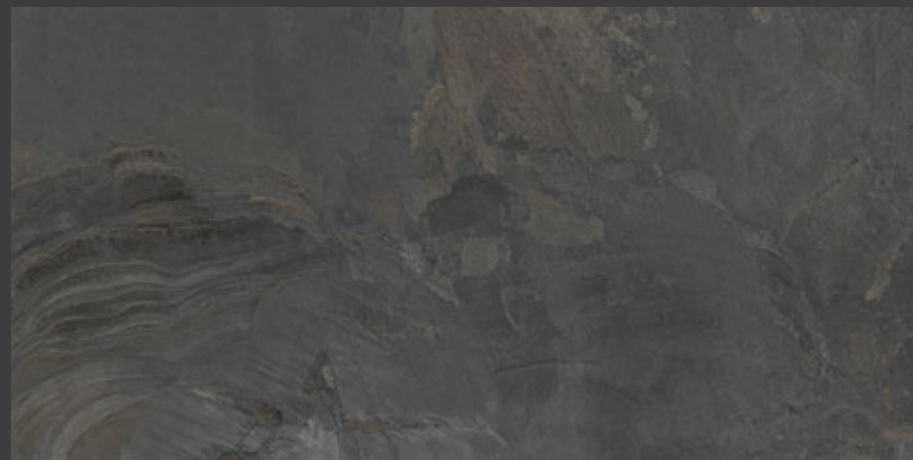

COUREL ANTHRACITE

GRADONE STRAIR:
PELDAÑO GRADONE:

STRAIR TREAD:
PELDAÑO ROMO:

SKIRTING:
RODAPIE:

AVAILABLE FORMATS: / FORMATOS DISPONIBLES:

PIECES NAME NOMBRE DE LA PIEZA	SIZES FORMATOS (cm)	WORK SIZE DIMENSIÓN DE FABRICACIÓN (mm)	BOX | CAJA		PALLET | PALET			
			PIECES PIEZAS	sqm m²	BOXES CAJAS	sqm m²	MAX. AVERAGE WEIGHT PESO MEDIO MÁXIMO (kg)	SIZE PALLET FORMATO DEL PALET (mm)
COUREL	60x120 RC	600 x 1200 x 10,5	2	1,440	32	46,080	1129	840x1200x740

COUREL ANTHRACITE
60x120 cm / 24"x48" RC
↘

STONE
PIEDRAS