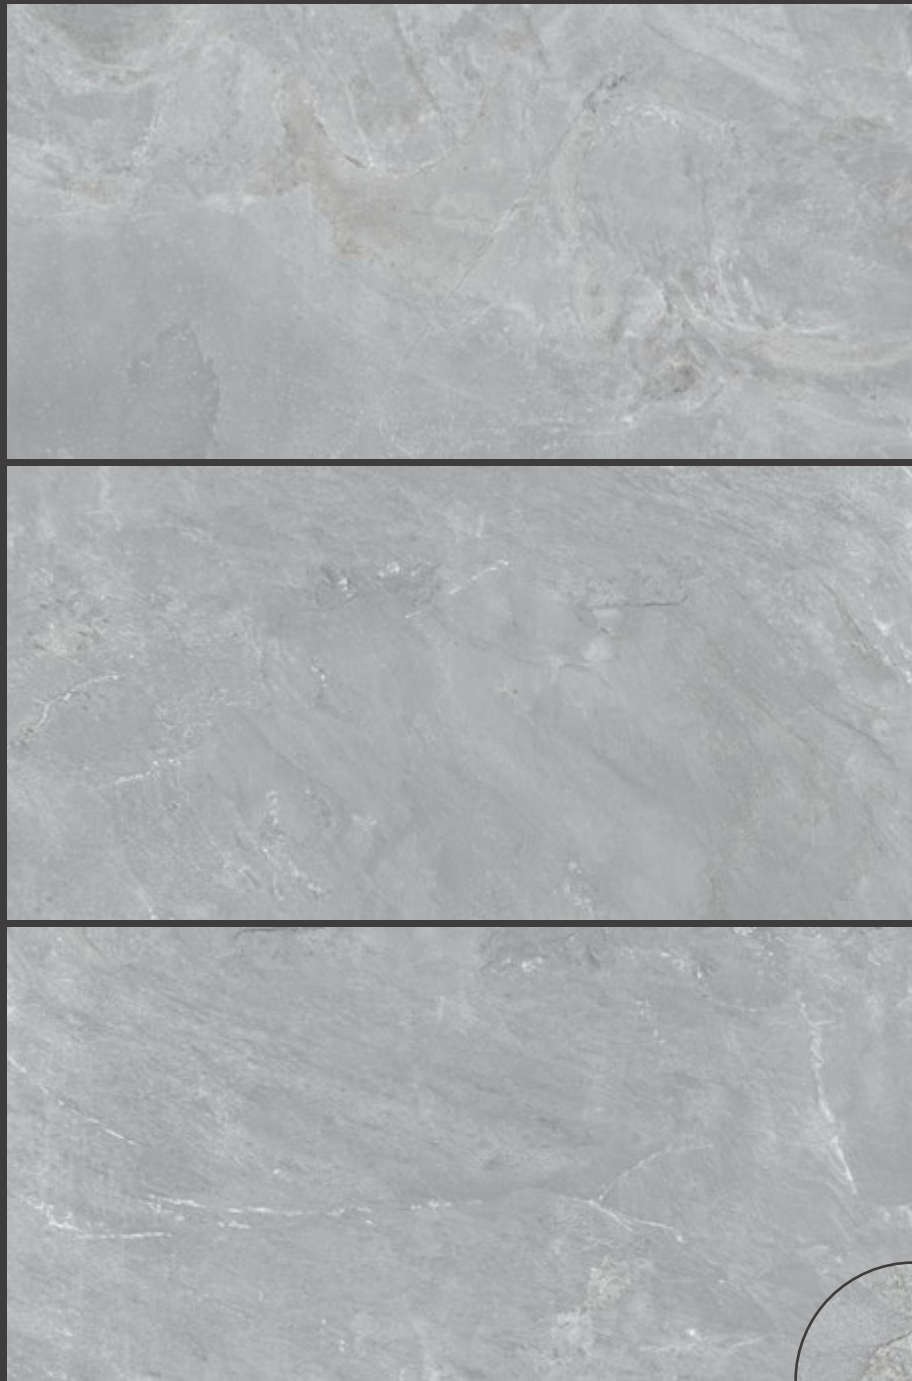

GLAZED PORCELAIN STONEWARE + COLOUR BODY + RECTIFIED + MATT
GRES PORCELÁNICO ESMALTADO + PASTA COLOREADA + RECTIFICADO + MATE

Bla **GL**

60x120 cm / 24"x48"

COUREL GREY

GRADONE STRAIR:
PELDAÑO GRADONE:

STRAIR TREAD:
PELDAÑO ROMO:

SKIRTING:
RODAPIE:

AVAILABLE FORMATS: / FORMATOS DISPONIBLES:

PIECES NAME NOMBRE DE LA PIEZA	SIZES FORMATOS (cm)	WORK SIZE DIMENSIÓN DE FABRICACIÓN (mm)	BOX | CAJA		PALLET | PALET			
			PIECES PIEZAS	sqm m²	BOXES CAJAS	sqm m²	MAX. AVERAGE WEIGHT PESO MEDIO MÁXIMO (Kg)	SIZE PALLET FORMATO DEL PALET (mm)
COUREL	60x120 RC	600 x 1200 x 10,5	2	1,440	32	46,080	1129	840x1200x740

COUREL GREY
60x120 cm / 24"x48" RC
↘

STONE
PIEDRAS