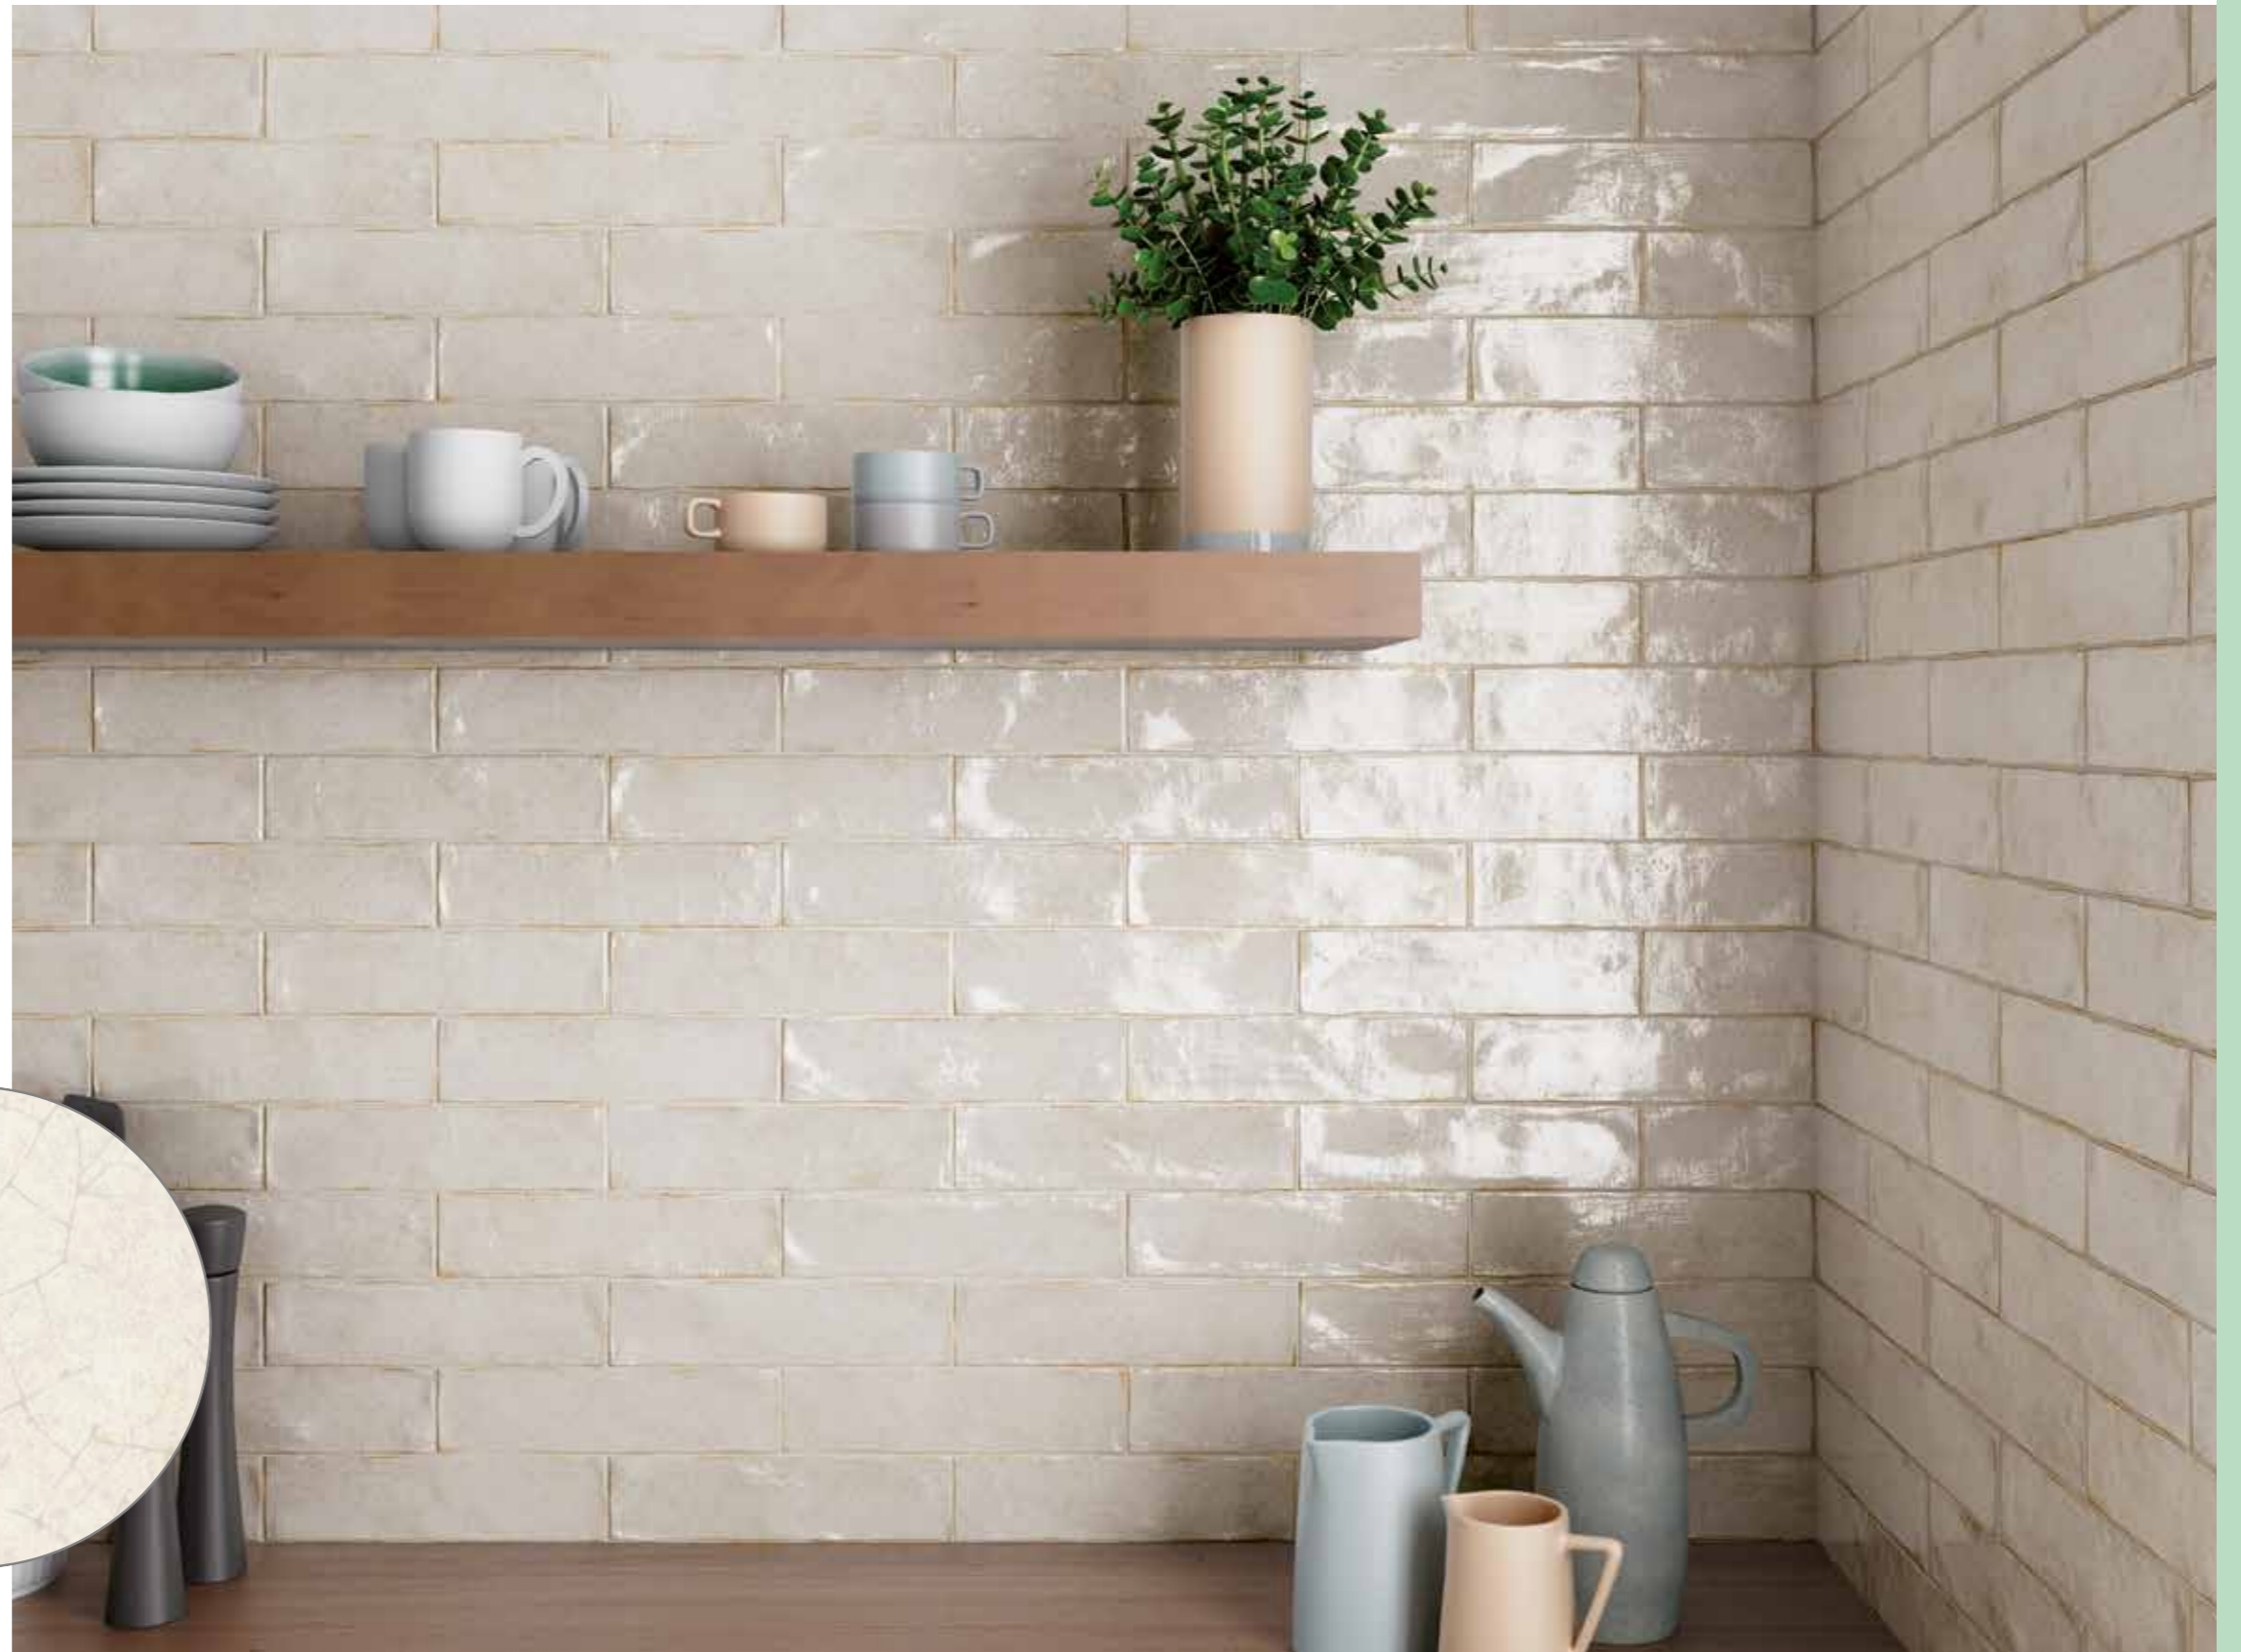

# CRACKLE 7,5x30 cm

7,5x30 cm  
3"x12"

Pasta Blanca  
White Body

Revestimiento  
Wall Tiles

Brillo  
Gloss

Canto irregular  
Irregular edge

## Modelo / Model

Crackle White

Crackle Cream

Rev. Crackle Cream 7,5x30cm \_ 3"x12"