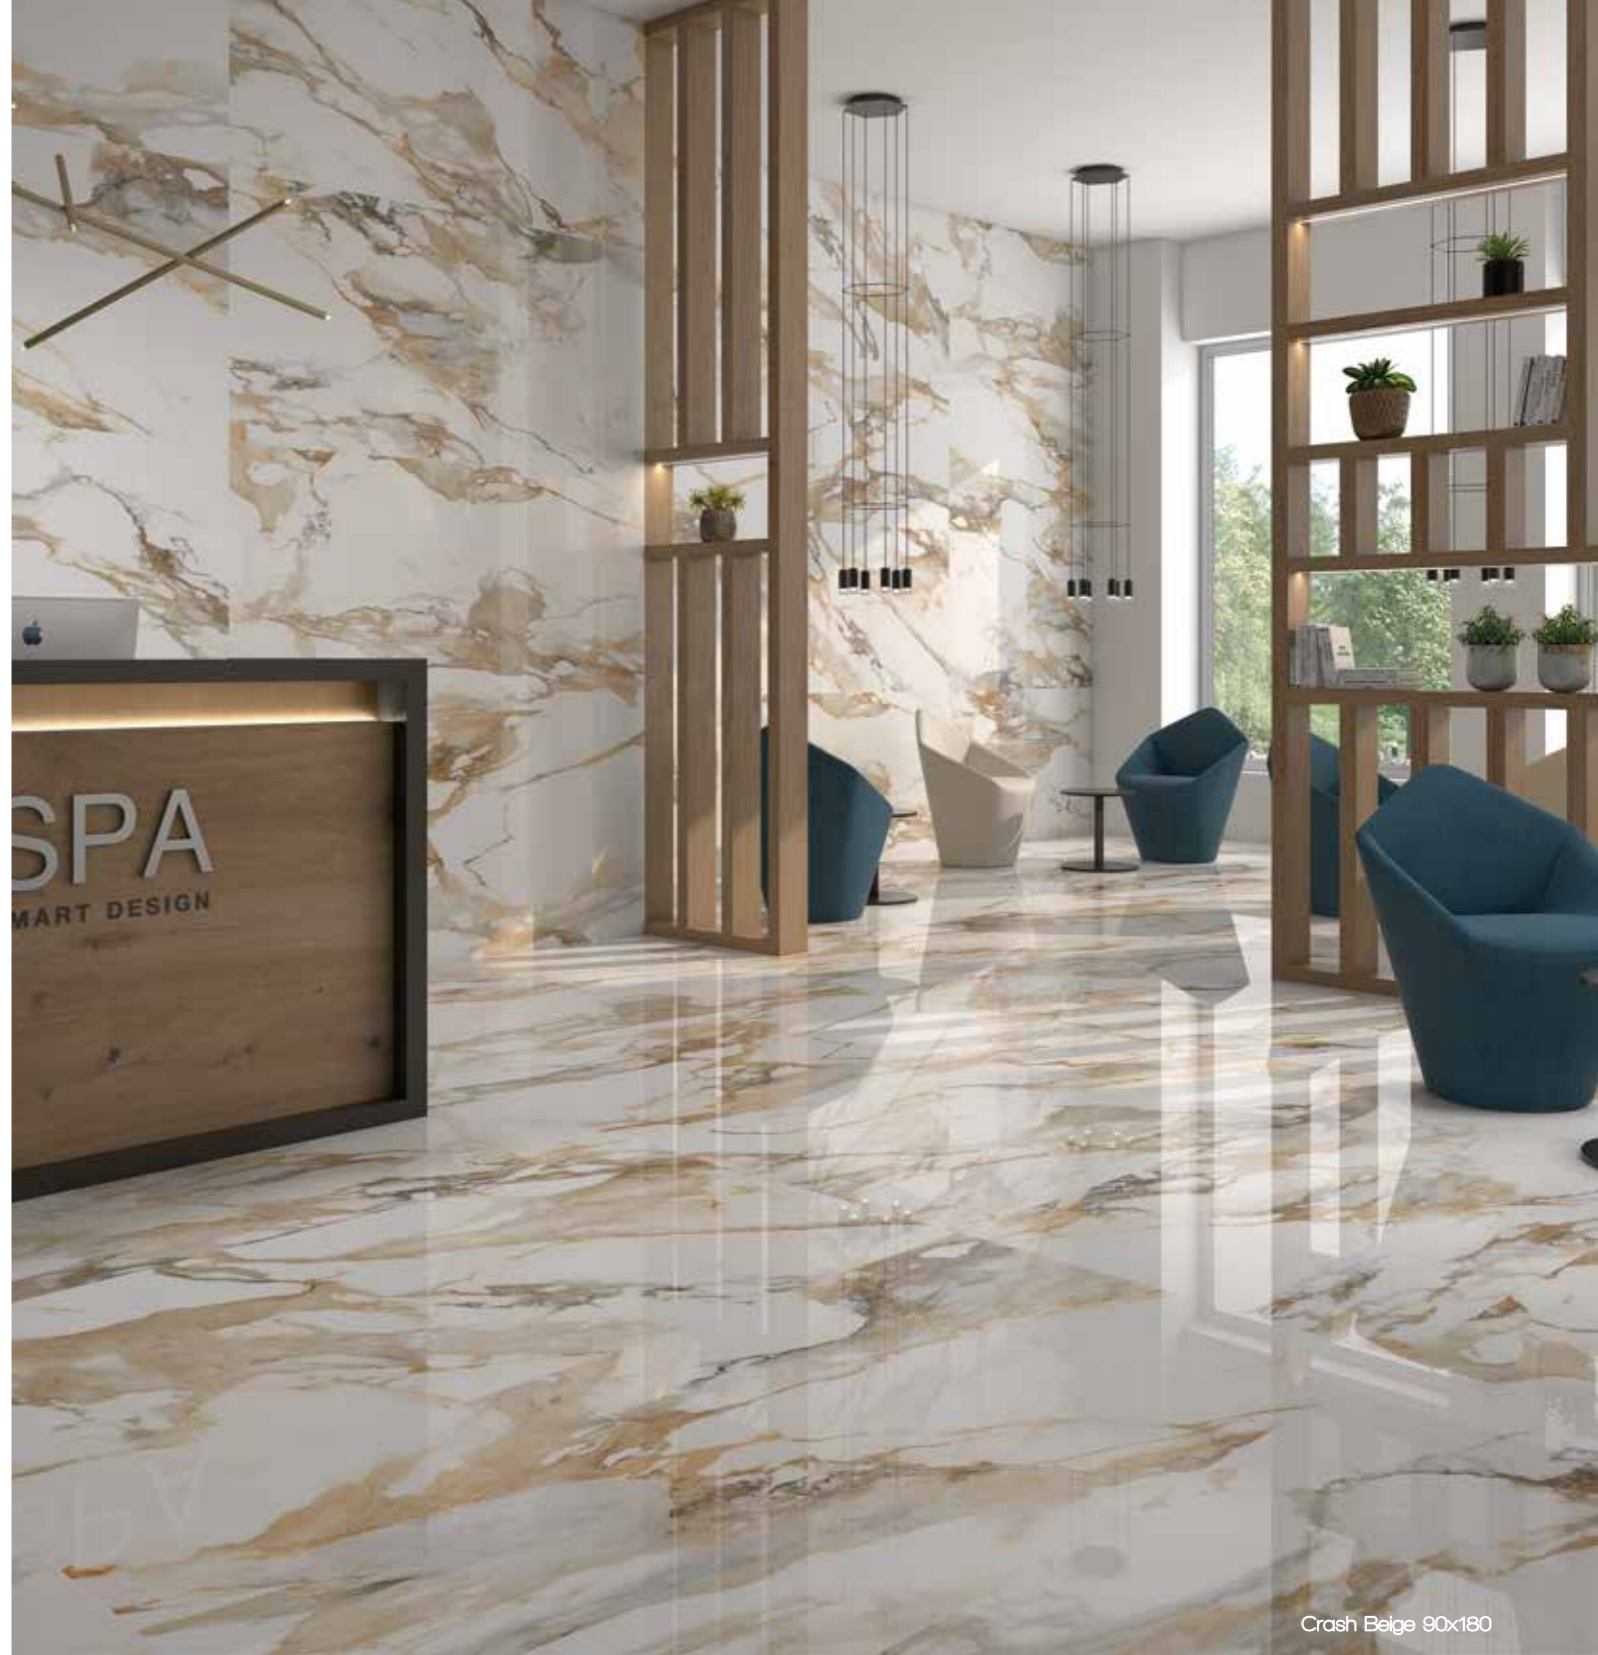

# CRASH

POLISHED PORCELAIN

Crash Blanco

Crash Beige 90x180

Beige

Blanco

POLISHED RECTIFIED  
NATURAL RECTIFIED  
90x180 35.4"x70.8"

POLISHED RECTIFIED  
NATURAL RECTIFIED  
60x120 24"x48"