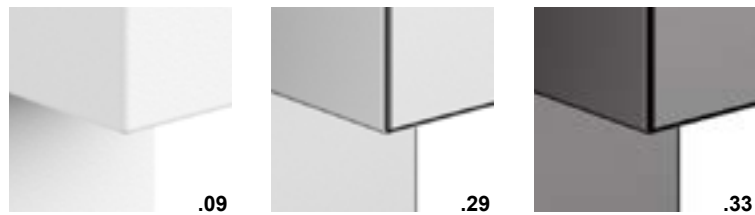

8260 Base sospesa Large
Large drawer unit
Meuble suspendu Large
Schrank Large
 → 890 ↑ 435 ↗ 460

8261 Telaio per base sospesa Large
Wireframe for Large drawer unit
Structure pour meuble suspendu Large
Halterung für Schrank Large
 → 1000 ↑ 450 ↗ 460