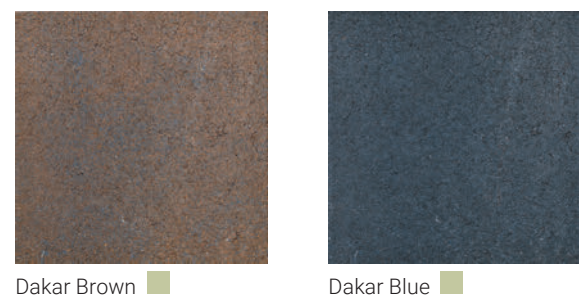

Dakar Dec. Mix ■