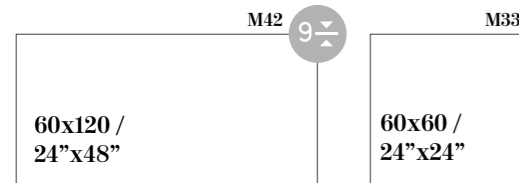

DANA

GLAZED PORCELAIN

Sizes / Formatos

GLOSSY GLAZED RECTIFIED

GLOSSY GLAZED

Shade Variation / Variación Gráfica

Dana Gold
60x60 /
24"x24"