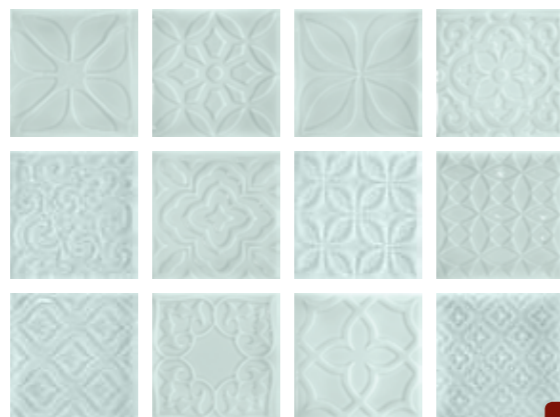

DECOR GLAM

Urban Atelier

WALL
TILES

T2 - SLIGHT
VARIATION

SHINE

0.9 CM
10x10

DECOR GLAM ÁRTICO

10x10x0.9 cm