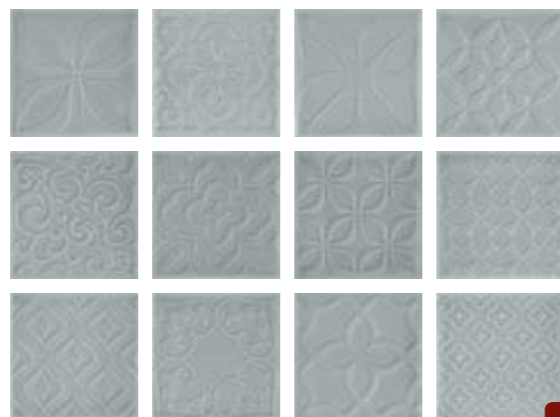

DECOR GLAM NÓRDICO

10x10x0.9 cm

M6410^(A) | C49