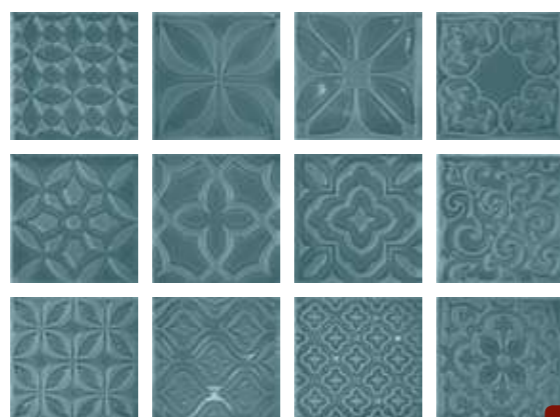

DECOR GLAM ATLÁNTICO

10x10x0.9 cm

M5620^(A) | C49

^(A) The Glam decoration consists in a set of 12 different pieces. In each box the combination of pieces is completely random. Handmade product subject to variations.

^(A) A decoração Glam é composta por um conjunto de 12 peças diferentes. Em cada caixa a combinação de peças é totalmente aleatória. Produto manual sujeito a variações.

^(A) La décoration Glam se compose d'un ensemble de 12 pièces différentes. Dans chaque boîte, la combinaison des pièces est totalement aléatoire. Produit fabriqué à la main, sujet aux variations.

^(A) Die Glam Dekoration besteht aus einer Gruppe von 12 verschiedenen Teilen. In jedem Karton ist die Kombination völlig zufällig. Handgemachtes Produkt, der Variationen unterliegt.

^(A) La decoración Glam consiste en un conjunto de 12 piezas diferentes. En cada caja la combinación de piezas es totalmente aleatoria. Producto manual sujeto a variaciones.