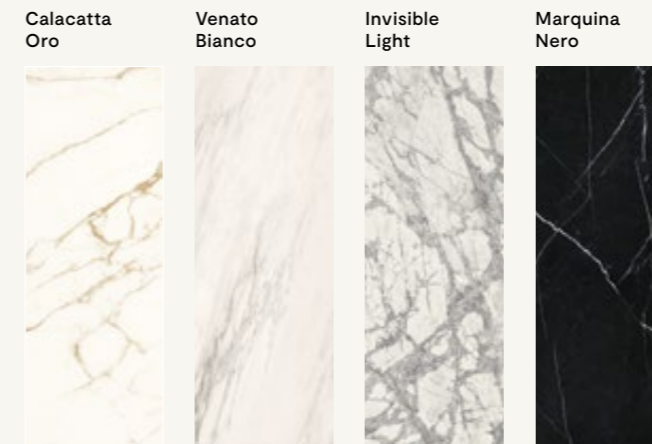

Gres porcellanato laminato UGL
Laminated porcelain stoneware UGL
Grès cérame laminé UGL
Laminiertes Feinsteinzeug UGL

Stonalizzazione	Resistenza allo scivolamento	Fuga minima consigliata
Shading / Denuançage / Spielfarbig	Slip resistance / Résistance au glissement / Rutschfestigkeit	Minimum suggested joint / Joint minimum conseillé / Empfohlene Fugenbreite
ANSI A137.3	DIN 51130 R9 (Nat)	POSA A Parete / Wall / Mur / Wand 1 mm (INDOOR)
	BCR-TORTUS $\mu >0,40$ (Nat)	POSA A Pavimento / Floor / Sol / Boden 2 mm (INDOOR)
	ANSI A326.3 DCOF ≥ 0.42 (Nat)	OUTDOOR Vedi Manuale Tecnico / Slimtech See Slimtech Technical Manual

Delight.

Spessore / Thickness / Epaisseur / Stärke
6mm

SLIMTECH

PROTECT
ANTIBATTERICO - ANTIMICROBIAL

4 Colori / Colors / Couleurs / Farben

3 Finiture / Finishes / Surfaces / Oberfläche

NAT

residenziale
résidentiel
Wohnbereiche

commerciale leggero
light commercial
commercial léger
Leichte gewerbliche
Anwendungen

commerciale intensivo
intensive commercial
commercial intensif
Intensive gewerbliche
Anwendungen

LEV

residenziale
résidentiel
Wohnbereiche

commerciale leggero
light commercial
commercial léger
Leichte gewerbliche
Anwendungen

TOUCH

residenziale
résidentiel
Wohnbereiche

commerciale leggero
light commercial
commercial léger
Leichte gewerbliche
Anwendungen

Imballi

Packing / Emballage / Verpackung

Articolo	Scatola			Pallet				
	cm	inch	pz.	mq	kg	scat.	mq	kg
Fondo	120x260*	48"x102"	1	3,12	44,0	20	62,4	880,0
Fondo	120x120	48"x48"	2	2,88	40,6	25	72,0	1015,0
Fondo	60x120	24"x48"	3	2,16	30,3	32	69,1	968,0
Butterfly - Chain	120x260*	48"x102"	1	3,12	44,0	20	62,4	880,0

*Per ordini inferiori alle 8 lastre sarà addebitato il costo del pallet a € 100,00 netto. / The cost of the pallet, € 100,00 net, will be charged for orders less than 8 slabs. / Pour toutes commandes inférieures à 8 dalles, un cout de 100 € correspondant au cout de la palette sera ajouté. / Bei Abnahme einer Menge unter 8 Platten werden € 100,00 Netto für Verpackung/palette belastet.