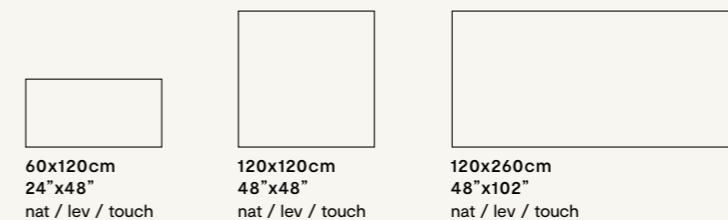

3 Formati / Sizes / Formats / Formate ^{LR^T}

60x120cm
24"x48"
nat / lev / touch

120x120cm
48"x48"
nat / lev / touch

120x260cm
48"x102"
nat / lev / touch

FLOOR Calacatta Oro 120x120 lev
WALL Chain Calacatta Oro 120x260 lev