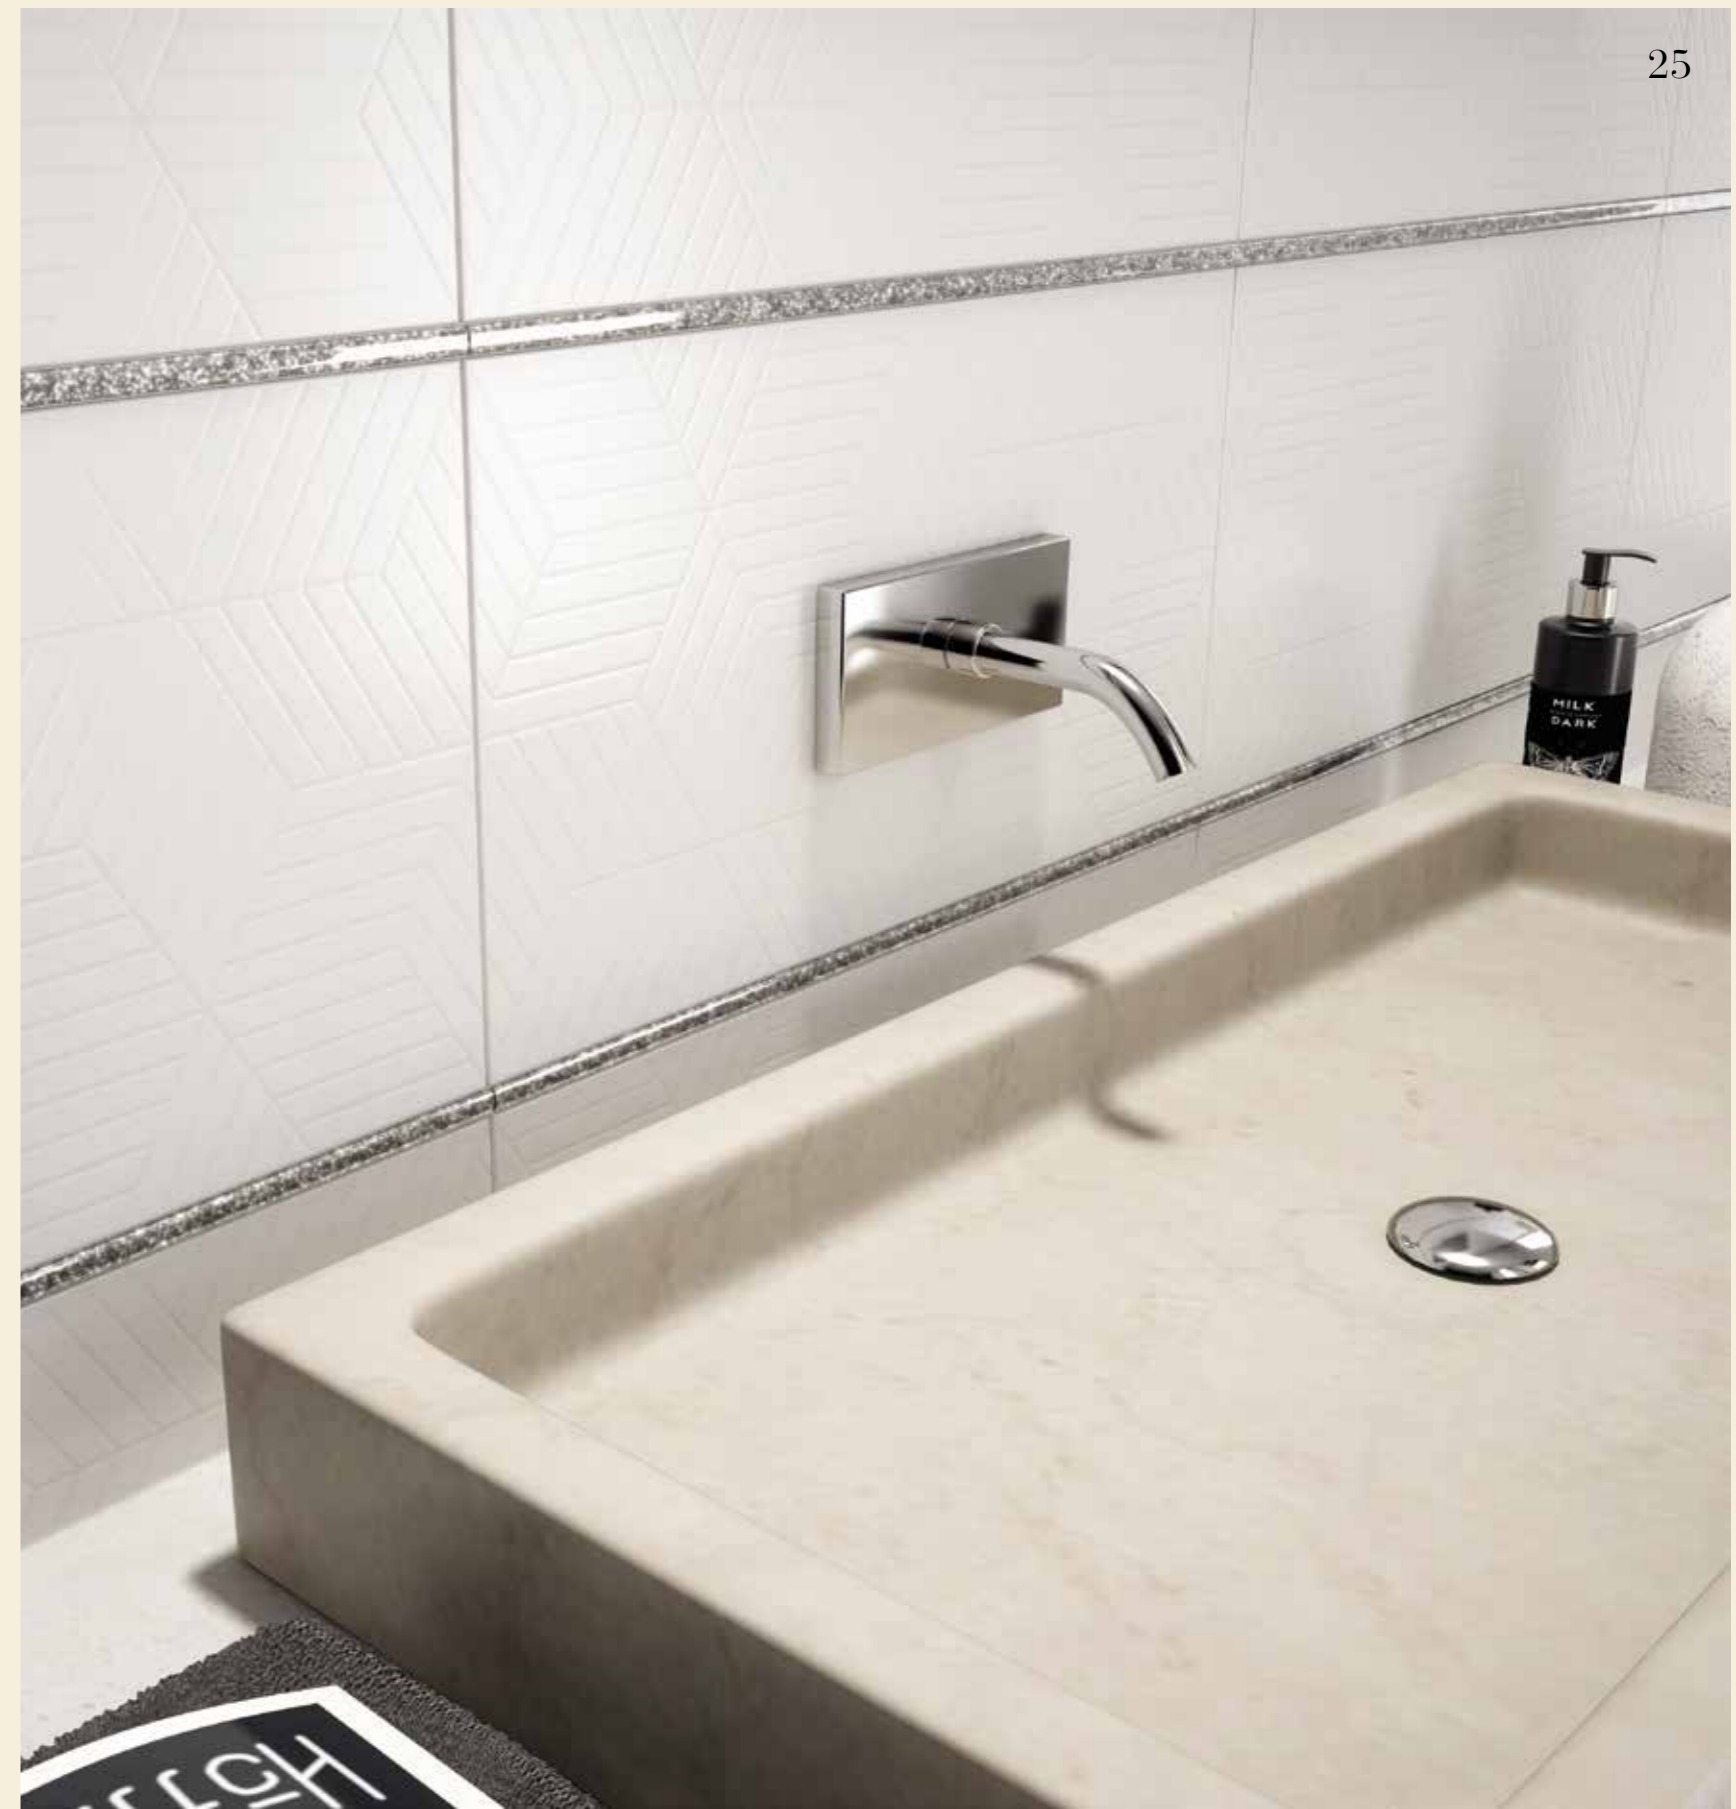

Floor
Wor.Dark 60 Reflex 60x60 Rett. - 24" x 24" Rect.

Wall

Dif.WMatt Dec 25x45 - 10" x 18"
 Dif.Black Matita 0,8x45 - 3/8" x 18"

Wall

Dif.WMatt Dec 25x45 - 10" x 18"

Floor

Wor.Dark 60 Reflex 60x60 Rett. - 24" x 24" Rect.