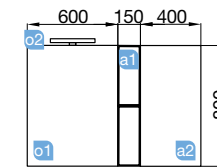

MARTHA alsacia

ONE DOOR