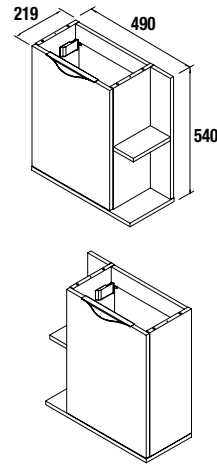

MARTHA SERIE
WALL HUNG VANITY WITH 1 DOOR AND SHELVES

MARTHA SERIE

WALL HUNG VANITY WITH 1 DOOR AND SHELVES

1 soft close door. Gloss anodized handle. Reversible vanity.

	Sbiancato		Alsacia	
490	cod.	£	cod.	£
	24786	128	26832	128