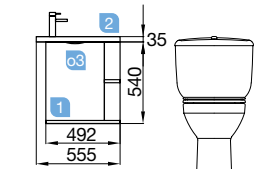

MARTHA alsacia

ONE DOOR