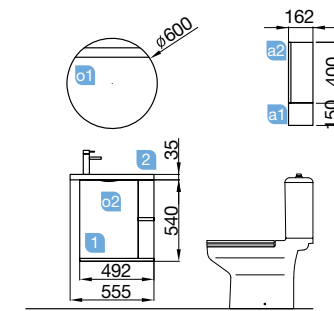

MARTHA sbiancato

ONE DOOR

Depth 22

MARTHA sbiancato

ONE DOOR

COD.	DESCRIPTION	£
<b>COMPOSITION WITH MARTHA VANITY</b>		
1	24786 Wall hung vanity MARTHA 490 sbiancato 1 soft close door. 492 x 540 x 220 mm	128
2	24785 Basin MARTHA 555 matt white solid surface without bottle trap or clicker waste 555 x 35 x 225 mm	180
<b>TOTAL PRICE OF THE FULL SET</b>		<b>308</b>
<b>OPTIONS</b>		
COD.	DESCRIPTION	£
o1	23408 Mirror ROUND 600 circular with sandblasted band, LED light (9,6 W) IP 44. Ø 600 mm	343
o2	16994 Open bottle trap valve with waste chrome brass	67
<b>AUXILIARY</b>		
COD.	DESCRIPTION	£
a1	23658 Module ALLIANCE 400 taupe-TX (2 units) horizontal vertical 1 hollow shelf 400 x 150 x 162 mm	90
a2	23214 Module ALLIANCE 400 sbiancato (2 units) left / right 1 door push opening system 400 x 400 x 162 mm	354

The exclusive washbasin MARTHA manufactured in solid surface is reversible and incorporates a towel rack and a countertop space, minimum maximum utility space.

MARTHA alsacia

ONE DOOR

Depth 22

MARTHA alsacia

ONE DOOR

COD.	DESCRIPTION	£
<b>COMPOSITION WITH MARTHA VANITY</b>		
1	26832 Wall hung vanity MARTHA 490 alsacia 1 soft close door, 492 x 540 x 220 mm	128
2	24785 Basin MARTHA 555 matt white solid surface without bottle trap or clicker waste 555 x 35 x 225 mm	180
<b>TOTAL PRICE OF THE FULL SET</b>		<b>308</b>

<b>OPTIONS</b>		
COD.	DESCRIPTION	£
o1	16908 Mirror SENA 600 horizontal vertical mirror 5 mm, 600 x 800 mm	82
o2	21735 Light PANDORA 308 gloss chrome LED light (8 W ) IP 44 multihook fastening, 308 x 96 x 32 mm	61
o3	16994 Open bottle trap valve with waste chrome brass	67