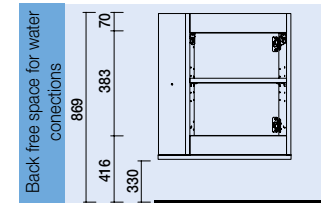

MARTHA SERIE
WALL HUNG VANITY WITH 1 DOOR AND SHELVES

MARTHA SERIE

WALL HUNG VANITY WITH 1 DOOR AND SHELVES

1 soft close door. Gloss anodized handle. Reversible vanity.

	Sbiancato		Alsacia	
490	cod.	£	cod.	£
	24786	128	26832	128

Combination with Basins

MARTHA (Solid surface)

550	
cod.	£
24785	180