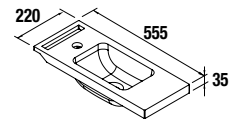

**WALL HUNG VANITY WITH 1 DOOR AND SHELVES**

1 soft close door. Gloss anodized handle. Reversible vanity.

	Sbiancato		Alsacia	
490	cod.	£	cod.	£
	24786	128	26832	128

**Combination with Basins**

MARTHA (Solid surface)