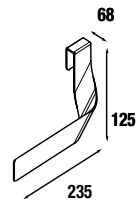

Single towel rail JAZZ

White		Black		Gloss anodized	
cod.	£	cod.	£	cod.	£
23027	40	27042	40	23024	40