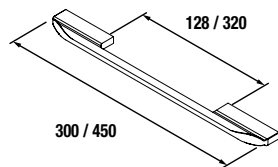

FUSSION CHROME Serie
Customized handles

	White		Black		Chrome		
	cod.	£	cod.	£	cod.	£	
For vanity unit of 600	300 (128)	26827	18	26824	18	26821	18
For vanity unit of 800	450 (320)	26828	22	26825	22	26822	22

Attention: Handles are not sold by set. Quantity of handles must be ordered according to drawers or doors code.