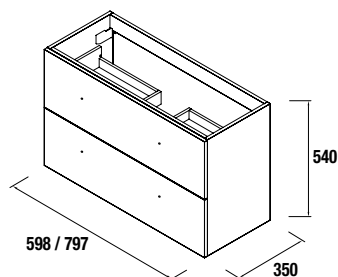

S35 SERIE
ACCESSORY UNITS

ACCESSORIES FOR VANITY UNIT

S35 serie
Units with 2 wooden drawers

Wall hung vanity unit with S35 2 drawers

Wall hung vanity unit with 2 wooden drawers, Carbon-TX interiors and soft close system. Handle with gloss chrome finish.

	Gloss White		Natural	
	cod.	£	cod.	£
600	21768	289	23270	289
800	21769	312	23271	312