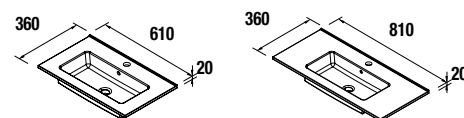

Combination with Basins

S35 (White porcelain)

610/C		810/C	
cod.	£	cod.	£
21684	164	21685	185