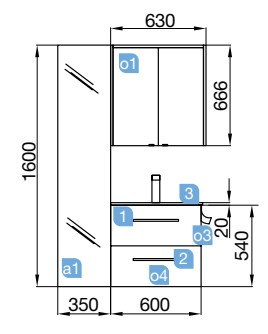

# S35

Gloss white

Natural

S35 600/800 gloss white

2 SOFT CLOSE DRAWERS

| COD.                               | DESCRIPTION  | £          |
|------------------------------------|--|------------|
| <b>COMPOSITION WITH VANITY 800</b> |  |            |
| 1                                  | 21769 Wall hung vanity S35 800 white<br>2 soft close drawers. 797 x 540 x 346 mm                           | 312        |
| 2                                  | 26822 Handle FUSSION 450 gloss chrome (2 units)  | 44         |
| 3                                  | 21685 Basin S35 810 superfine white porcelain<br>without bottle trap or clicker waste<br>810 x 20 x 360 mm | 185        |
| <b>TOTAL PRICE OF THE FULL SET</b> |  | <b>541</b> |

| COD.                               | DESCRIPTION  | £          |
|------------------------------------|--|------------|
| <b>COMPOSITION WITH VANITY 600</b> |  |            |
| 1                                  | 21768 Wall hung vanity S35 600 white<br>2 soft close drawers. 598 x 540 x 346 mm                           | 289        |
| 2                                  | 26821 Handle FUSSION 300 gloss chrome (2 units)  | 36         |
| 3                                  | 21684 Basin S35 610 superfine white porcelain<br>without bottle trap or clicker waste<br>610 x 20 x 360 mm | 164        |
| <b>TOTAL PRICE OF THE FULL SET</b> |  | <b>489</b> |

| AUXILIARY |   |     |
|-----------|---|-----|
| COD.      | DESCRIPTION   | £   |
| a1        | 26861 Wall hung vanity ALLIANCE gloss white<br>left / right 1 mirror door with handle and soft close<br>350 x 1600 x 349 mm | 419 |

#### Drawers spacers

Organiser / divider for bottom wooden drawer  
523 - 724 x 274 x 80 mm

|     | cod.  | £  |
|-----|-------|----|
| 600 | 22078 | 68 |
| 800 | 22079 | 79 |