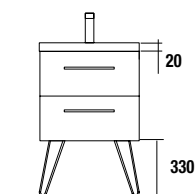

Attention: Handles are not sold by set. Quantity of handles must be ordered according to drawers or doors code.

**LEGS FOR INTEGRAL WASHBASINS HEIGHT 330 mm**

**UNIQU 2 legs set**

Set of 2 optional legs for wall hung units, 3 finishes available, height 330 mm, to be used with integral washbasin.