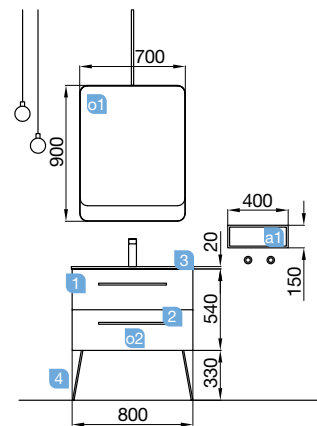

S35 600/800 natural

2 SOFT CLOSE DRAWERS

COD.	DESCRIPTION	£
COMPOSITION WITH VANITY 600		
1	23270 Wall hung vanity S35 600 natural 2 soft close drawers. 598 x 540 x 346 mm	289
2	26824 Handle FUSSION 300 Matt black (2 units)	36
3	21684 Basin S35 610 superfine white porcelain without bottle trap or clicker waste 610 x 20 x 360 mm	164
4	84132 Set of 2 legs KLIM black Height 330 mm	25
TOTAL PRICE OF THE FULL SET		514

COD.	DESCRIPTION	£
COMPOSITION WITH VANITY 800		
1	23271 Wall hung vanity S35 800 natural 2 soft close drawers. 797 x 540 x 346 mm	312
2	26825 Handle FUSSION 450 Matt black (2 units)	44
3	21685 Basin S35 810 superfine white porcelain without bottle trap or clicker waste 810 x 20 x 360 mm	185
4	84132 Set of 2 legs KLIM black Height 330 mm	25
TOTAL PRICE OF THE FULL SET		566

OPTIONS		
COD.	DESCRIPTION	£
o1	83915 Mirror BLACK STREAM 700 vertical with metal frame, rotating. 700 x 900 mm	489
o2	13663 Drain pipe clicker chrome brass	78

AUXILIARY		
COD.	DESCRIPTION	£
a1	22900 Module ALLIANCE 400 carbon-TX horizontal vertical 1 hollow shelf 400 x 150 x 162 mm	45

Depth 35

S35 600/800 natural

2 SOFT CLOSE DRAWERS