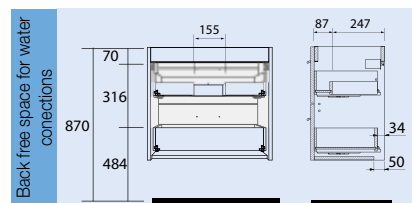

S35 SERIE
ACCESSORY UNITS

ACCESSORIES FOR VANITY UNIT

S35 serie
Units with 2 wooden drawers

Wall hung vanity unit with S35 2 drawers

Wall hung vanity unit with 2 wooden drawers, Carbon-TX interiors and soft close system. Handle with gloss chrome finish.

	Gloss White		Natural	
	cod.	£	cod.	£
600	21768	289	23270	289
800	21769	312	23271	312

FUSSION CHROME Serie
Customized handles

	White		Black		Chrome		
	cod.	£	cod.	£	cod.	£	
For vanity unit of 600	300 (128)	26827	18	26824	18	26821	18
For vanity unit of 800	450 (320)	26828	22	26825	22	26822	22

Attention: Handles are not sold by set. Quantity of handles must be ordered according to drawers or doors code.

LEGS FOR INTEGRAL WASHBASINS HEIGHT 330 mm

UNIQU 2 legs set

Set of 2 optional legs for wall hung units, 3 finishes available, height 330 mm, to be used with integral washbasin.

White		Black		Chrome	
cod.	£	cod.	£	cod.	£
24713	27	24714	27	24715	27

Set of 2 chrome feet

Set of 2 chrome plated feet height 330. 30 x 30 x 330 mm

cod.	£
23899	22

KLIM 2 legs set

Set of 2 optional aluminium legs for wall hung units, 3 finishes available, height 330 mm, to be used with integral washbasin.

White		Black		Gloss anodized	
cod.	£	cod.	£	cod.	£
84131	25	84132	25	84134	25

DEVA 2 legs set

Set of 2 optional legs for wall hung units, 3 finishes available, height 330 mm, to be used with integral washbasin.

White		Black		Chrome	
cod.	£	cod.	£	cod.	£
84125	49	84126	49	84127	49

DEVA 2 legs set

Set of 2 optional legs for wall hung units, 3 finishes available, height 330 mm, to be used with integral washbasin.

White		Black		Wood	
cod.	£	cod.	£	cod.	£
84138	26	84139	26	84140	26

Combination with Basins

S35 (White porcelain)

610/C		810/C	
cod.	£	cod.	£
21684	164	21685	185