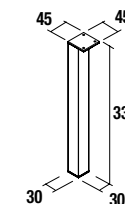

Attention: Handles are not sold by set. Quantity of handles must be ordered according to drawers or doors code.

**LEGS FOR INTEGRAL WASHBASINS HEIGHT 330 mm**

**UNIQU 2 legs set**

Set of 2 optional legs for wall hung units, 3 finishes available, height 330 mm, to be used with integral washbasin.

| White |    | Black |    | Chrome |    |
|-------|----|-------|----|--------|----|
| cod.  | £  | cod.  | £  | cod.   | £  |
| 24713 | 27 | 24714 | 27 | 24715  | 27 |

**Set of 2 chrome feet**

Set of 2 chrome plated feet height 330. 30 x 30 x 330 mm