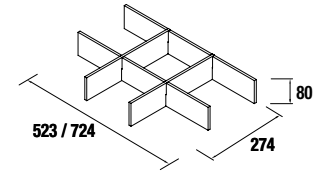

ACCESSORIES FOR VANITY UNIT

Vanities accessories

Drawers spacers

Organiser / divider for bottom wooden drawer
523 - 724 x 274 x 80 mm

	cod.	£
600	22078	68
800	22079	79