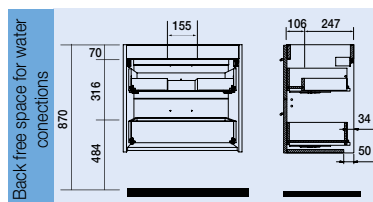

LEGS FOR INTEGRAL WASHBASINS HEIGHT 330 mm