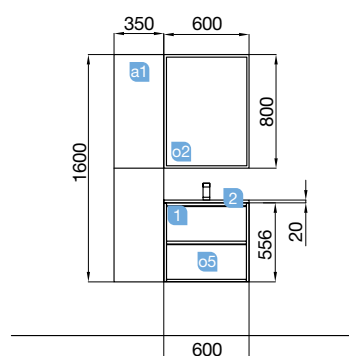

SERIE 40 500/600/800 natural

TWO SOFT CLOSE DRAWERS

COD.	DESCRIPTION	£
COMPOSITION OF VANITY 500		
1	23272 Wall hung vanity S40 500 natural 2 soft close drawers. 497 x 556 x 385 mm	310
2	21564 Basin Depth 40 IBERIA 510 white porcelain without bottle trap or clicker waste 510 x 20 x 395 mm	125
TOTAL PRICE OF THE FULL SET		435

COD.	DESCRIPTION	£
COMPOSITION OF VANITY 600		
1	23273 Wall hung vanity S40 600 natural 2 soft close drawers. 598 x 556 x 385 mm	334
2	21360 Basin Depth 40 IBERIA 610 white porcelain without bottle trap or clicker waste 610 x 20 x 395 mm	136
TOTAL PRICE OF THE FULL SET		470

COD.	DESCRIPTION	£
COMPOSITION OF VANITY 800		
1	23274 Wall hung vanity S40 800 natural 2 soft close drawers. 797 x 556 x 385 mm	356
2	21565 Basin Depth 40 IBERIA 810 white porcelain without bottle trap or clicker waste 810 x 20 x 395 mm	157
TOTAL PRICE OF THE FULL SET		513

OPTIONS		
COD.	DESCRIPTION	£
o1	22077 Spacers carbon-TX for lower drawer S40 500. 423 x 80 x 274 mm	63
o2	87853 Mirror CHICAGO II 800 horizontal vertical with LED light, sensor and anti-fog (30 W) IP 44. 800 x 600 mm	425
o3	22078 Spacers carbon-TX for lower drawer S35/S40 600 523 x 80 x 274 mm	68
o4	22079 Spacers carbon-TX for lower drawer S35/S40 800. 724 x 80 x 274 mm	79
o5	13663 Drain pipe clicker chrome brass	78

AUXILIARY		
COD.	DESCRIPTION	£
a1	22831 Wall hung vanity ALLIANCE natural left / right 2 doors push opening system 350 x 1600 x 349 mm	392