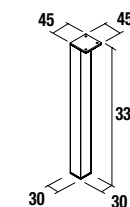

OPTIONS		
COD.	DESCRIPTION	£
o1 23408	Mirror ROUND 600 circular with sandblasted band, LED light (9,6 W) IP 44. Ø 600 mm	343
o2 24547	Mirror ROUND 800 circular with sandblasted band, LED light (4,6 W) IP 44. Ø 800 mm	387
o3 23024	Single towel rail JAZZ gloss anodized depth 35, 40, 45 y 50. 235 x 125 x 68 mm	40
o4 13663	Drain pipe clicker chrome brass	78

LEGS FOR INTEGRAL WASHBASINS HEIGHT 330 mm

Set of 2 feet ALLIANCE
Set of 2 feet height 310 mm

* It must be installed with the lower shelf (not included)

Chrome		Black	
cod.	£	cod.	£
24345	153	24346	153

Set of 2 chrome feet

Set of 2 chrome plated feet height 330. 30 x 30 x 330 mm

cod.	£
23899	22

Shelf ALLIANCE

Shelf thickness 16 mm

	Gloss White		Natural		Bay Pine	
	cod.	£	cod.	£	cod.	£
500	24347	23	24348	23	24349	23
600	24350	25	24351	25	24352	25
800	24839	27	24840	27	24838	27

Combination with basins

Iberia (White porcelain)

510/C		610/C		810/C	
cod.	£	cod.	£	cod.	£
21564	125	21360	136	21565	157

UNIQU 2 legs set

Set of 2 optional legs for wall hung unit, 3 finishes available, height 330 mm, to be used integral washbasin.