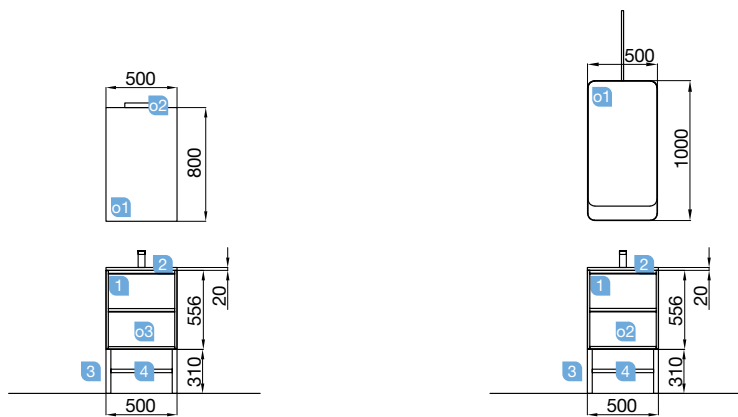

40 SERIES VANITY 500 WITH ALLIANCE LEGS gloss white

TWO SOFT CLOSE DRAWERS WITH INTEGRATED HANDLE

COD.	DESCRIPTION	£
COMPOSITION WITH VANITY 500		
1 24074	Wall hung vanity S40 500 gloss white 2 soft close drawers. 497 x 556 x 385 mm	310
2 21564	Basin Depth 40 IBERIA 510 white porcelain without bottle trap or clicker waste 510 x 20 x 395 mm	125
3 24345	Set of 2 legs ALLIANCE chrome for depth 40. Height 310 mm	153
4 24347	Shelf ALLIANCE gloss white for vanity unit of 500, depth 40. 492 x 347 x 16 mm	23
TOTAL PRICE OF THE FULL SET		611

OPTIONS		
COD.	DESCRIPTION	£
o1 16907	Mirror SEVA 500 vertical mirror 5 mm. 500 x 800 mm	77
o2 21735	Light PANDORA 308 gloss chrome LED light (8 W) IP 44 multihook fastening. 308 x 96 x 32 mm	61
o3 13663	Drain pipe clicker chrome brass	78