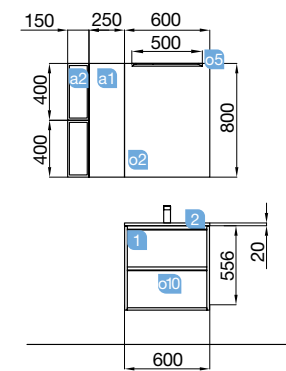

OPTIONS		
COD.	DESCRIPTION	£
o1	16907 Mirror SENA 500 vertical mirror 5 mm. 500 x 800 mm	77
o2	16908 Mirror SENA 600 horizontal vertical mirror 5 mm. 600 x 800 mm	82
o3	16910 Mirror SENA 800 horizontal vertical mirror 5 mm. 800 x 800 mm	94
o4	84122 Light BOREAL 308 white LED light (7 W) IP 44 (457lm) (5700 K) multihook fastening	62
o5	84123 Light BOREAL 500 white LED light (8 W) IP 44 (568lm) (5700 K) multihook fastening	92
o6	84124 Light BOREAL 700 white LED light (10 W) IP 44 (751lm) (5700 K) multihook fastening	132
o7	22077 Spacers carbon-TX for lower drawer S40 500. 423 x 80 x 274 mm	63
o8	22078 Spacers carbon-TX for lower drawer S35/S40 600 523 x 80 x 274 mm	68
o9	22079 Spacers carbon-TX for lower drawer S35/S40 800. 724 x 80 x 274 mm	79
o10	13663 Drain pipe clicker chrome brass	78
AUXILIARY		
COD.	DESCRIPTION	£
a1	22908 Module ALLIANCE 250 bay pine left / right 1 door push opening system 250 x 800 x 162 mm	196
a2	22900 Module ALLIANCE 400 carbon-TX (2 units) horizontal vertical 1 hollow shelf 400 x 150 x 162 mm	90