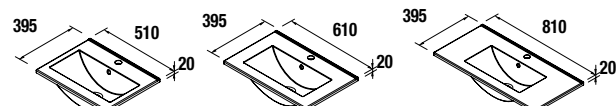

LEGS FOR INTEGRAL WASHBASINS HEIGHT 330 mm

Set of 2 feet ALLIANCE
Set of 2 feet height 310 mm

* It must be installed with the lower shelf (not included)

Chrome		Black	
cod.	£	cod.	£
24345	153	24346	153

Set of 2 chrome feet

Set of 2 chrome plated feet height 330. 30 x 30 x 330 mm

cod.	£
23899	22

Shelf ALLIANCE

Shelf thickness 16 mm

	Gloss White		Natural		Bay Pine	
	cod.	£	cod.	£	cod.	£
500	24347	23	24348	23	24349	23
600	24350	25	24351	25	24352	25
800	24839	27	24840	27	24838	27

Combination with basins

Iberia (White porcelain)

510/C		610/C		810/C	
cod.	£	cod.	£	cod.	£
21564	125	21360	136	21565	157

UNIQU 2 legs set

Set of 2 optional legs for wall hung unit, 3 finishes available, height 330 mm, to be used integral washbasin.