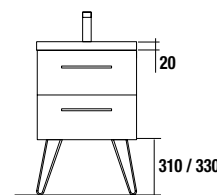

LEGS FOR INTEGRAL WASHBASINS HEIGHT 330 mm