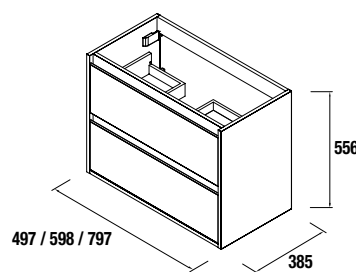

Legs and shelf not included.

Bay Pine		
COD.	DESCRIPTION	£
24075	Vanity 500	310
21617	Vanity 600	334
21620	Vanity 800	356

Legs and shelf not included.

S40 SERIE
UNITS WITH 2 WOODEN DRAWERS

S40 serie
Units with 2 wooden drawers