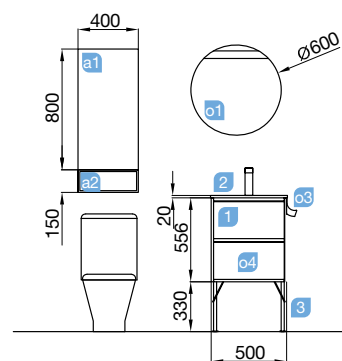

COD.	DESCRIPTION	£
COMPOSITION WITH VANITY 600		
1	21615 Wall hung vanity S40 600 gloss white 2 soft close drawers. 598 x 556 x 385 mm	334
2	21360 Basin Depth 40 IBERIA 610 white porcelain without bottle trap or clicker waste 610 x 20 x 395 mm	136
3	84127 Set of 2 legs DEVA chrome Height 330 mm	49
TOTAL PRICE OF THE FULL SET		519

COD.	DESCRIPTION	£
COMPOSITION WITH VANITY 800		
1	21618 Wall hung vanity S40 800 gloss white 2 soft close drawers. 797 x 556 x 385 mm	356
2	21565 Basin Depth 40 IBERIA 810 white porcelain without bottle trap or clicker waste 810 x 20 x 395 mm	157
3	84127 Set of 2 legs DEVA chrome Height 330 mm	49
TOTAL PRICE OF THE FULL SET		562

OPTIONS		
COD.	DESCRIPTION	£
o1 23408	Mirror ROUND 600 circular with sandblasted band, LED light (9,6 W) IP 44. Ø 600 mm	343
o2 24547	Mirror ROUND 800 circular with sandblasted band, LED light (4,6 W) IP 44. Ø 800 mm	387
o3 23024	Single towel rail JAZZ gloss anodized depth 35, 40, 45 y 50. 235 x 125 x 68 mm	40
o4 13663	Drain pipe clicker chrome brass	78

AUXILIARY		
COD.	DESCRIPTION	£
a1 22824	Module ALLIANCE 400 gloss white left / right 1 door push opening system 400 x 800 x 162 mm	206
a2 23226	Module ALLIANCE 400 white-TX horizontal vertical 1 hollow shelf 400 x 150 x 162 mm	45

Give a personalized touch to your unit with the new available legs.