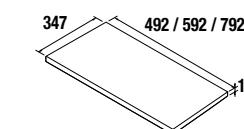

LEGS FOR INTEGRAL WASHBASINS HEIGHT 330 mm

Set of 2 feet ALLIANCE
Set of 2 feet height 310 mm

* It must be installed with the lower shelf (not included)

Chrome		Black	
cod.	£	cod.	£
24345	153	24346	153

Set of 2 chrome feet

Set of 2 chrome plated feet height 330. 30 x 30 x 330 mm

cod.	£
23899	22

Shelf ALLIANCE

Shelf thickness 16 mm

	Gloss White		Natural		Bay Pine	
	cod.	£	cod.	£	cod.	£
500	24347	23	24348	23	24349	23
600	24350	25	24351	25	24352	25
800	24839	27	24840	27	24838	27