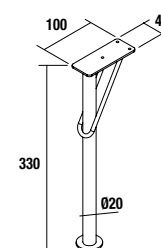

OPTIONS		
COD.	DESCRIPTION	£
o1 23408	Mirror ROUND 600 circular with sandblasted band, LED light (9,6 W) IP 44. Ø 600 mm	343
o2 24547	Mirror ROUND 800 circular with sandblasted band, LED light (4,6 W) IP 44. Ø 800 mm	387
o3 23024	Single towel rail JAZZ gloss anodized depth 35, 40, 45 y 50. 235 x 125 x 68 mm	40
o4 13663	Drain pipe clicker chrome brass	78

Combination with basins

Iberia (White porcelain)

510/C		610/C		810/C	
cod.	£	cod.	£	cod.	£
21564	125	21360	136	21565	157

UNIQU 2 legs set

Set of 2 optional legs for wall hung unit, 3 finishes available, height 330 mm, to be used integral washbasin.

White		Black		Chrome	
cod.	£	cod.	£	cod.	£
24713	27	24714	27	24715	27

KLIM 2 legs set

Set of 2 optional legs for wall hung units, 3 finishes available, height 330 mm, to be used with integral washbasin.

White		Black		Gloss anodized	
cod.	£	cod.	£	cod.	£
84131	25	84132	25	84134	25

DEVA 2 legs set

Set of 2 optional legs for wall hung units, 3 finishes available, height 330 mm, to be used with integral washbasin.