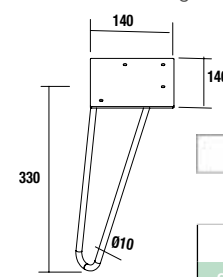

COD.	DESCRIPTION	£
COMPOSITION WITH VANITY 600		
1	21615 Wall hung vanity S40 600 gloss white 2 soft close drawers. 598 x 556 x 385 mm	334
2	21360 Basin Depth 40 IBERIA 610 white porcelain without bottle trap or clicker waste 610 x 20 x 395 mm	136
3	84127 Set of 2 legs DEVA chrome Height 330 mm	49
TOTAL PRICE OF THE FULL SET		519

OPTIONS		
COD.	DESCRIPTION	£
o1 23408	Mirror ROUND 600 circular with sandblasted band, LED light (9,6 W) IP 44. Ø 600 mm	343
o2 24547	Mirror ROUND 800 circular with sandblasted band, LED light (4,6 W) IP 44. Ø 800 mm	387
o3 23024	Single towel rail JAZZ gloss anodized depth 35, 40, 45 y 50. 235 x 125 x 68 mm	40
o4 13663	Drain pipe clicker chrome brass	78

Set of 2 chrome plated feet height 330. 30 x 30 x 330 mm

cod.	£
23899	22

Shelf ALLIANCE

Shelf thickness 16 mm

	Gloss White		Natural		Bay Pine	
	cod.	£	cod.	£	cod.	£
500	24347	23	24348	23	24349	23
600	24350	25	24351	25	24352	25
800	24839	27	24840	27	24838	27

Combination with basins

Iberia (White porcelain)

510/C		610/C		810/C	
cod.	£	cod.	£	cod.	£
21564	125	21360	136	21565	157

UNIQU 2 legs set

Set of 2 optional legs for wall hung unit, 3 finishes available, height 330 mm, to be used integral washbasin.