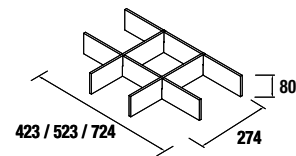

ACCESSORIES FOR VANITY UNIT

Vanities accessories

Drawers spacers

Organiser / divider for bottom wooden drawer.
423 - 523 - 724 x 274 x 80 mm

	cod.	£
500	22077	63
600	22078	68
800	22079	79