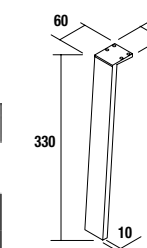

OPTIONS		
COD.	DESCRIPTION	£
o1 23408	Mirror ROUND 600 circular with sandblasted band, LED light (9,6 W) IP 44. Ø 600 mm	343
o2 24547	Mirror ROUND 800 circular with sandblasted band, LED light (4,6 W) IP 44. Ø 800 mm	387
o3 23024	Single towel rail JAZZ gloss anodized depth 35, 40, 45 y 50. 235 x 125 x 68 mm	40
o4 13663	Drain pipe clicker chrome brass	78

Set of 2 chrome plated feet height 330. 30 x 30 x 330 mm

cod.	£
23899	22

Shelf ALLIANCE

Shelf thickness 16 mm

	Gloss White		Natural		Bay Pine	
	cod.	£	cod.	£	cod.	£
500	24347	23	24348	23	24349	23
600	24350	25	24351	25	24352	25
800	24839	27	24840	27	24838	27

Combination with basins

Iberia (White porcelain)

510/C		610/C		810/C	
cod.	£	cod.	£	cod.	£
21564	125	21360	136	21565	157

UNIQU 2 legs set

Set of 2 optional legs for wall hung unit, 3 finishes available, height 330 mm, to be used integral washbasin.

White		Black		Chrome	
cod.	£	cod.	£	cod.	£
24713	27	24714	27	24715	27

KLIM 2 legs set

Set of 2 optional legs for wall hung units, 3 finishes available, height 330 mm, to be used with integral washbasin.