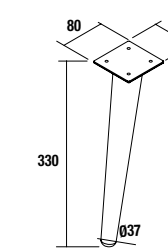

OPTIONS		
COD.	DESCRIPTION	£
o1 23408	Mirror ROUND 600 circular with sandblasted band, LED light (9,6 W) IP 44. Ø 600 mm	343
o2 24547	Mirror ROUND 800 circular with sandblasted band, LED light (4,6 W) IP 44. Ø 800 mm	387
o3 23024	Single towel rail JAZZ gloss anodized depth 35, 40, 45 y 50. 235 x 125 x 68 mm	40
o4 13663	Drain pipe clicker chrome brass	78

Combination with basins

Iberia (White porcelain)

510/C		610/C		810/C	
cod.	£	cod.	£	cod.	£
21564	125	21360	136	21565	157

UNIQU 2 legs set

Set of 2 optional legs for wall hung unit, 3 finishes available, height 330 mm, to be used integral washbasin.

White		Black		Gloss anodized	
cod.	£	cod.	£	cod.	£
84131	25	84132	25	84134	25

DEVA 2 legs set

Set of 2 optional legs for wall hung units, 3 finishes available, height 330 mm, to be used with integral washbasin.

White		Black		Chrome	
cod.	£	cod.	£	cod.	£
84125	49	84126	49	84127	49

DANNA 2 legs set

Set of 2 optional legs for wall hung units, 3 finishes available, height 330 mm, to be used with integral washbasin.