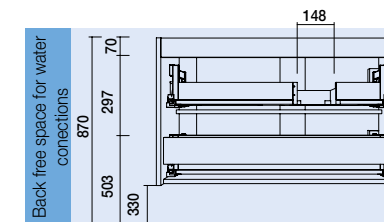

**MAM SERIES**  
**2 METAL DRAWERS AND STORAGE UNITS**

**MAM WALL HUNG UNIT 2 DRAWERS**

Wall hung curved unit with 2 metal drawers total extraction, interiors Carbon-TX interiors and soft close.

LEFT

RIGHT