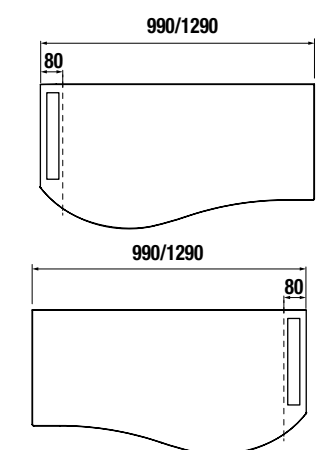

DEPTH 50  
900 / 1200

*mam*

MAM 900/R macchiato

TWO SOFT CLOSE DRAWERS

COD.	DESCRIPTION	£
<b>COMPOSITION WITH VANITY 900</b>		
1	83856 Wall hung vanity MAM 900 macchiato right, 2 metallic drawers with soft close 897 x 540 x 505 mm	849
2	85903 Basin MAM 900 storage unit on the right gloss white mineral load without bottle trap or clicker waste, without tap 910 x 16 x 510 mm	199
<b>TOTAL PRICE OF THE FULL SET</b>		<b>1048</b>
<b>OPTIONS</b>		
COD.	DESCRIPTION	£
o1	23406 Mirror CANDEM 1000 horizontal vertical with LED light (9,6 W) IP 44 1000 x 600 mm	452
o2	13663 Drain pipe clicker chrome brass	78
<b>AUXILIARY</b>		
COD.	DESCRIPTION	£
a1	81730 Wall hung vanity ALLIANCE macchiato left / right 2 doors push opening system 350 x 1600 x 349 mm	392
a2	26126 Towel rail shelf 400 solid surface 400 x 60 x 120 mm	63

Top Basins

cod.	£	cod.	£
26536	214	24555	214

Countertop basin BOL Solid surface  
Countertop basin Altro Matt white

MAM (Solid Surface)

**MAM WORKTOP**

MAM Solid surface worktop with towel rail.

Special order	cod.	£	cod.	£	cod.	£	cod.	£
	85967	319	85968	319	85969	339	85970	339