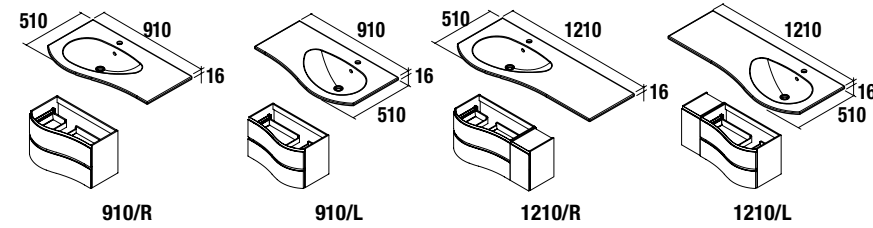

COMBINATION WITH BASINS

COMBINATION WITH BASINS

MAM (Mineral load glossy)

MAM WASHBASIN

Integral washbasin MAM mineral load gloss finish, with tap hole.

cod.	£	cod.	£	cod.	£	cod.	£
83876	199	83877	199	83878	269	83879	269

MAM Integral washbasin, mineral load glossy finish, without tap hole, for wall tap.