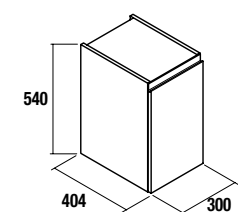

MAM STORAGE UNIT 1 DOOR R

Storage unit with 1-door right opening and soft closing. Carbon TX interiors.

RIGHT

White Cotton		Macchiato		Blue Fog		Royal Green		Night Blue	
cod.	£	cod.	£	cod.	£	cod.	£	cod.	£
83870	179	83866	179	83867	179	83868	179	83869	179