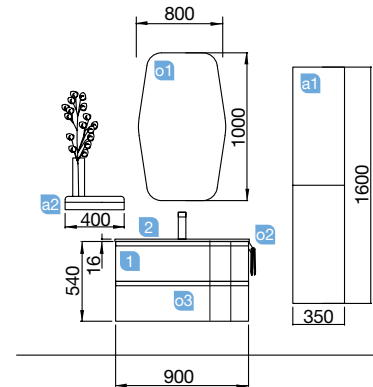

MAM 900/R night blue

2 SOFT CLOSE DRAWERS

COD.	DESCRIPTION	£
COMPOSITION WITH VANITY 900		
1 83859	Wall hung vanity MAM 900 night blue right, 2 metallic drawers with soft close 897 x 540 x 505 mm	849
2 83945	Basin MAM 900 storage unit on the right matt white mineral load without bottle trap or clicker waste 910 x 16 x 510 mm	199
TOTAL PRICE OF THE FULL SET		1048
OPTIONS		
COD.	DESCRIPTION	£
o1 26776	Mirror ORGANIC 800 horizontal vertical with LED light (15 W.) IP44 800 x 1000 mm	379
o2 23027	Single towel rail JAZZ white depth 35, 40, 45 y 50. 235 x 125 x 68 mm	40
o3 13663	Drain pipe clicker chrome brass	78
AUXILIARY		
COD.	DESCRIPTION	£
a1 81733	Wall hung vanity ALLIANCE night blue left / right 2 doors push opening system 350 x 1600 x 349 mm	392
a2 82333	Shelf solid surface 400 solid surface 400 x 88 x 120 mm	96

Discover the different possibilities of mineral load basins MAM for regular or wall-mounted taps and a glossy or matt finish