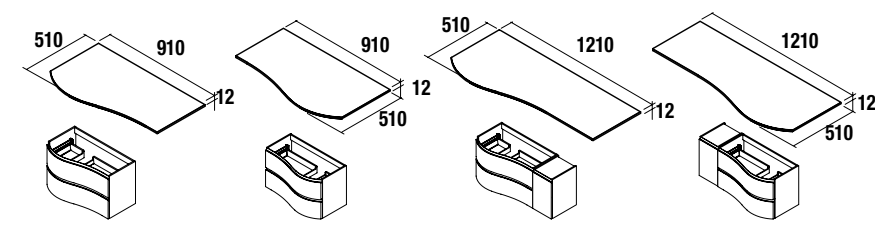

MAM WORKTOP

MAM solid surface worktop.