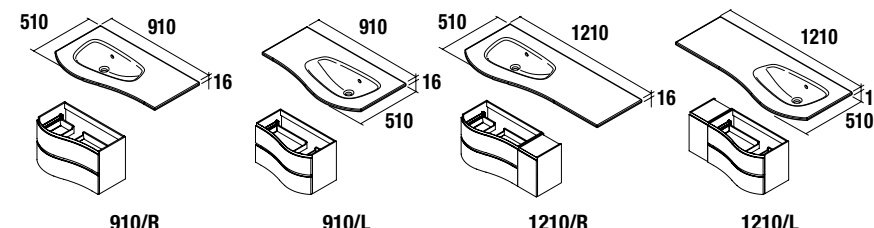

MAM (solid surface)

**MAM WASHBASIN**

Integral washbasin MAM solid surface white matt finish, with tap hole.

Special order	cod.	£	cod.	£	cod.	£	cod.	£
	87592	359	87593	359	87594	449	87595	449

MAM Integral washbasin, solid surface white matt finish, without tap hole, for wall tap.