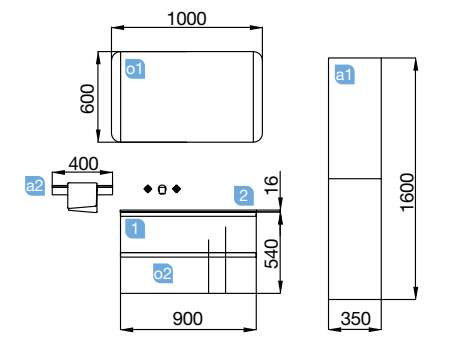

DEPTH 50  
900 / 1200

*mam*

MAM 900/R macchiato

TWO SOFT CLOSE DRAWERS

COD.	DESCRIPTION	£
<b>COMPOSITION WITH VANITY 900</b>		
1	83856 Wall hung vanity MAM 900 macchiato right, 2 metallic drawers with soft close 897 x 540 x 505 mm	849
2	85903 Basin MAM 900 storage unit on the right gloss white mineral load without bottle trap or clicker waste, without tap 910 x 16 x 510 mm	199
<b>TOTAL PRICE OF THE FULL SET</b>		<b>1048</b>
<b>OPTIONS</b>		
COD.	DESCRIPTION	£
o1	23406 Mirror CANDEM 1000 horizontal vertical with LED light (9,6 W) IP 44 1000 x 600 mm	452
o2	13663 Drain pipe clicker chrome brass	78
<b>AUXILIARY</b>		
COD.	DESCRIPTION	£
a1	81730 Wall hung vanity ALLIANCE macchiato left / right 2 doors push opening system 350 x 1600 x 349 mm	392
a2	26126 Towel rail shelf 400 solid surface 400 x 60 x 120 mm	63

COD.	DESCRIPTION	£
<b>COMPOSITION WITH VANITY 900</b>		
1	83863 Wall hung vanity MAM 900 royal green left, 2 metallic drawers with soft close 897 x 540 x 505 mm	849
2	85968 Top MAM 900 left with towel rail solid surface for top basin. 990 x 12 x 510 mm	319
3	26536 Countertop basin BOL solid surface without bottle trap or clicker waste Ø 390 x 140 mm	214
<b>TOTAL PRICE OF THE FULL SET</b>		<b>1382</b>
<b>OPTIONS</b>		
COD.	DESCRIPTION	£
o1	83915 Mirror BLACK STREAM 700 vertical with metal frame, rotating. 700 x 900 mm	489
o2	16994 Open bottle trap valve with waste chrome brass	67

MAM 1200/R white cotton

VANITY 900 + STORAGE UNIT 300

COD.	DESCRIPTION	£
<b>COMPOSITION 1200/R</b>		
1	83860 Wall hung vanity MAM 900 white cotton right, 2 metallic drawers with soft close 897 x 540 x 505 mm	849
2	83870 Wall-hung unit MAM 300 white cotton right 1 soft close door, 300 x 540 x 404 mm	179
3	83882 Top MAM 1200 right solid surface for top basin, 1210 x 12 x 510 mm	309
4	26536 Countertop basin BOL solid surface without bottle trap or clicker waste Ø 390 x 140 mm	214
<b>TOTAL PRICE OF THE FULL SET</b>		<b>1551</b>