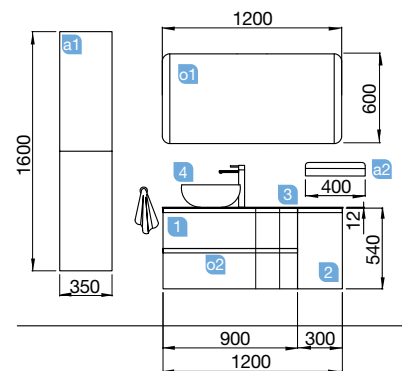

MAM 1200/R white cotton

VANITY 900 + STORAGE UNIT 300

COD.	DESCRIPTION	£
COMPOSITION 1200/R		
1	83860 Wall hung vanity MAM 900 white cotton right, 2 metallic drawers with soft close 897 x 540 x 505 mm	849
2	83870 Wall-hung unit MAM 300 white cotton right 1 soft close door, 300 x 540 x 404 mm	179
3	83882 Top MAM 1200 right solid surface for top basin, 1210 x 12 x 510 mm	309
4	26536 Countertop basin BOL solid surface without bottle trap or clicker waste Ø 390 x 140 mm	214
TOTAL PRICE OF THE FULL SET		1551

OPTIONS		
COD.	DESCRIPTION	£
o1	23407 Mirror CANDEM 1200 horizontal vertical with LED light (9,6 W) IP 44 1200 x 600 mm	509
o2	16994 Open bottle trap valve with waste chrome brass	67
AUXILIARY		
COD.	DESCRIPTION	£
a1	81729 Wall hung vanity ALLIANCE white cotton left / right 2 doors push opening system 350 x 1600 x 349 mm	392
a2	82333 Shelf solid surface 400 solid surface 400 x 88 x 120 mm	96