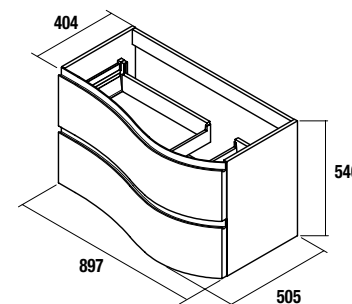

MAM SERIES
2 METAL DRAWERS AND STORAGE UNITS

MAM WALL HUNG UNIT 2 DRAWERS

Wall hung curved unit with 2 metal drawers total extraction, interiors Carbon-TX interiors and soft close.

LEFT