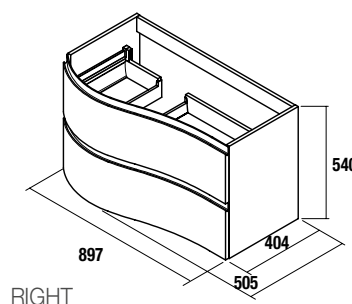

MAM 1200/R white cotton

VANITY 900 + STORAGE UNIT 300

COD.	DESCRIPTION	£
COMPOSITION 1200/R		
1	83860 Wall hung vanity MAM 900 white cotton right, 2 metallic drawers with soft close 897 x 540 x 505 mm	849
2	83870 Wall-hung unit MAM 300 white cotton right 1 soft close door, 300 x 540 x 404 mm	179
3	83882 Top MAM 1200 right solid surface for top basin, 1210 x 12 x 510 mm	309
4	26536 Countertop basin BOL solid surface without bottle trap or clicker waste Ø 390 x 140 mm	214
TOTAL PRICE OF THE FULL SET		1551

OPTIONS		
COD.	DESCRIPTION	£
o1	23407 Mirror CANDEM 1200 horizontal vertical with LED light (9,6 W) IP 44 1200 x 600 mm	509
o2	16994 Open bottle trap valve with waste chrome brass	67
AUXILIARY		
COD.	DESCRIPTION	£
a1	81729 Wall hung vanity ALLIANCE white cotton left / right 2 doors push opening system 350 x 1600 x 349 mm	392
a2	82333 Shelf solid surface 400 solid surface 400 x 88 x 120 mm	96

MAM SERIES
2 METAL DRAWERS AND STORAGE UNITS

MAM WALL HUNG UNIT 2 DRAWERS

Wall hung curved unit with 2 metal drawers total extraction, interiors Carbon-TX interiors and soft close.

RIGHT

White Cotton		Macchiato		Blue Fog		Royal Green		Night Blue	
cod.	£	cod.	£	cod.	£	cod.	£	cod.	£
83865	849	83861	849	83862	849	83863	849	83864	849

White Cotton		Macchiato		Blue Fog		Royal Green		Night Blue	
cod.	£	cod.	£	cod.	£	cod.	£	cod.	£
83860	849	83856	849	83857	849	83858	849	83859	849

MAM STORAGE UNIT 1 DOOR L

Storage unit with 1-door left opening and soft closing. Carbon TX interiors.

White Cotton		Macchiato		Blue Fog		Royal Green		Night Blue	
cod.	£	cod.	£	cod.	£	cod.	£	cod.	£
83875	179	83871	179	83872	179	83873	179	83874	179

MAM STORAGE UNIT 1 DOOR R

Storage unit with 1-door right opening and soft closing. Carbon TX interiors.

White Cotton		Macchiato		Blue Fog		Royal Green		Night Blue	
cod.	£	cod.	£	cod.	£	cod.	£	cod.	£
83870	179	83866	179	83867	179	83868	179	83869	179