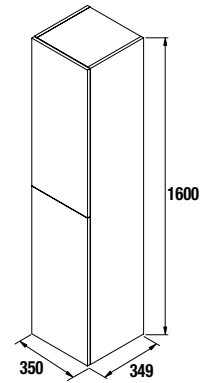

ACCESSORIES FOR VANITY UNIT

Auxiliary Alliance

ALLIANCE TOWER 1600 2 DOORS

Reversible 2-doors tall unit with push-open system. Carbon -TX interior with 4 adjustable glass shelves. 110° opening hinges.

White Cotton		Macchiato		Blue Fog		Royal Green		Night Blue	
cod.	£	cod.	£	cod.	£	cod.	£	cod.	£
81729	392	81730	392	81731	392	81732	392	81733	392

Accessories for Vanity unit

LED sensor light

Auxiliary light with sensor and micro USB rechargeable battery 188 x 20 x 30 mm

cod.	£
23031	67

Single towel rail JAZZ

White		Black		Gloss anodized	
cod.	£	cod.	£	cod.	£
23027	40	27042	40	23024	40