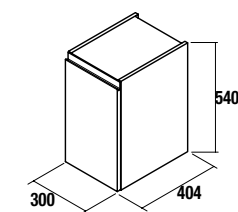

MAM STORAGE UNIT 1 DOOR L

Storage unit with 1-door left opening and soft closing. Carbon TX interiors.

LEFT

White Cotton		Macchiato		Blue Fog		Royal Green		Night Blue	
cod.	£	cod.	£	cod.	£	cod.	£	cod.	£
83875	179	83871	179	83872	179	83873	179	83874	179