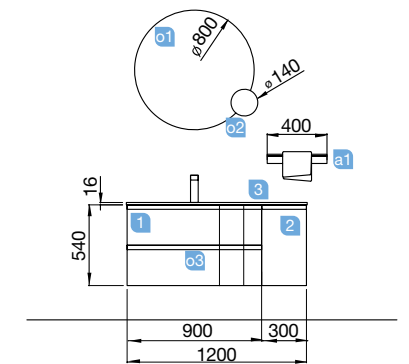

AUXILIARY		
COD.	DESCRIPTION	£
a1	26126 Towel rail shelf 400 solid surface 400 x 60 x 120 mm	63

Accessible and large capacity metal drawers and full extraction.

MAM 1200/R blue fog

VANITY 900 + STORAGE UNIT 300

Depth 50

MAM 1200/R blue fog

VANITY 900 + STORAGE UNIT 300

COD.	DESCRIPTION	£
<b>COMPOSITION 1200/R</b>		
1	83857 Wall hung vanity MAM 900 blue fog right, 2 metallic drawers with soft close 897 x 540 x 505 mm	849
2	83867 Wall-hung unit MAM 300 blue fog right 1 soft close door, 300 x 540 x 404 mm	179
3	83878 Basin MAM 1200 storage unit on the right gloss white mineral load without bottle trap or clicker waste 1210 x 16 x 510 mm	269
<b>TOTAL PRICE OF THE FULL SET</b>		<b>1297</b>
<b>OPTIONS</b>		
COD.	DESCRIPTION	£
o1	83963 Mirror MOON 800 round with light (4,8 W) IP44, Ø 800 mm	344
o2	24569 Mirror Magnifying (3x) multiposition with mirror fixing Ø140 mm	54
o3	13663 Drain pipe clicker chrome brass	78
<b>AUXILIARY</b>		
COD.	DESCRIPTION	£
a1	26126 Towel rail shelf 400 solid surface 400 x 60 x 120 mm	63