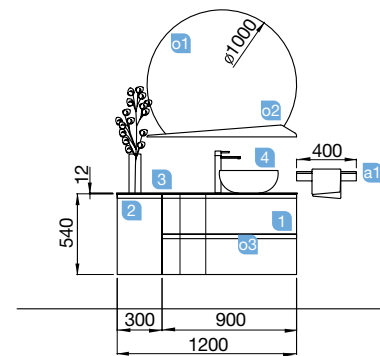

MAM 1200/L white cotton

STORAGE UNIT 300 + VANITY 900

MAM 1200/L white cotton

STORAGE UNIT 300 + VANITY 900

COD.	DESCRIPTION	£
COMPOSITION 1200/L		
1	83865 Wall hung vanity MAM 900 white cotton left, 2 metallic drawers with soft close 897 x 540 x 505 mm	849
2	83875 Wall-hung unit MAM 300 white cotton left 1 soft close door, 300 x 540 x 404 mm	179
3	83883 Top MAM 1200 left solid surface for top basin, 1210 x 12 x 510 mm	309
4	26536 Countertop basin BOL solid surface without bottle trap or clicker waste Ø 390 x 140 mm	214
TOTAL PRICE OF THE FULL SET		1551

OPTIONS		
COD.	DESCRIPTION	£
o1	86289 Mirror SUNRISE 1000 round with shelf with LED light (4,8 W) IP 44 Ø 1000 mm	279
o2	86290 Shelf SUNRISE 1000 white 1000 x 80 x 126 mm	220
o3	16994 Open bottle trap valve with waste chrome brass	67

AUXILIARY		
COD.	DESCRIPTION	£
a1	26126 Towel rail shelf 400 solid surface 400 x 60 x 120 mm	63

Accessible and large capacity metal drawers and full extraction.