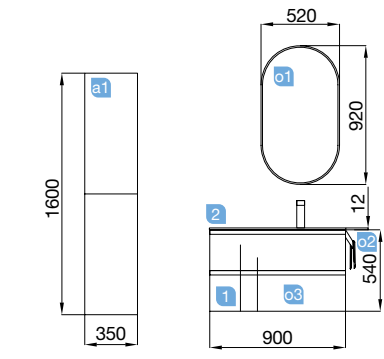

MAM 900/L blue fog

TWO SOFT CLOSE DRAWERS

COD.	DESCRIPTION	£
<b>COMPOSITION WITH VANITY 900</b>		
1	83862 Wall hung vanity MAM 900 blue fog left, 2 metallic drawers with soft close 897 x 540 x 505 mm	849
2	87593 Basin MAM 900 storage unit on the left solid surface without bottle trap or clicker waste 910 x 12 x 510 mm	359
<b>TOTAL PRICE OF THE FULL SET</b>		<b>1208</b>
<b>OPTIONS</b>		
COD.	DESCRIPTION	£
o1	87864 Mirror OLIMPIA 920 blue fog vertical with LED light (20 W) IP44 920 x 520 x 30 mm	329
o2	23027 Single towel rail JAZZ white depth 35, 40, 45 y 50. 235 x 125 x 68 mm	40
o3	13663 Drain pipe clicker chrome brass	78
<b>AUXILIARY</b>		
COD.	DESCRIPTION	£
a1	81731 Wall hung vanity ALLIANCE blue fog left / right 2 doors push opening system 350 x 1600 x 349 mm	392

Soft shapes in the sink of the solid surface basin MAM

MAM 1200/L macchiato

STORAGE UNIT 300 + VANITY 900

Depth 50

MAM 1200/L macchiato

STORAGE UNIT 300 + VANITY 900

COD.	DESCRIPTION	£
<b>COMPOSITION 1200/L</b>		
1	83861 Wall hung vanity MAM 900 macchiato left, 2 metallic drawers with soft close 897 x 540 x 505 mm	849
2	83871 Wall-hung unit MAM 300 macchiato left 1 soft close door. 300 x 540 x 404 mm	179
3	85910 Basin MAM 1200 storage unit on the left matt white mineral load without bottle trap or clicker waste, without tap 1210 x 16 x 510 mm	269
<b>TOTAL PRICE OF THE FULL SET</b>		<b>1297</b>
<b>OPTIONS</b>		
COD.	DESCRIPTION	£
o1	83166 Cabinet ALLIANCE 1200 3 soft close double mirror doors with switch and plug and LED side light, IP44 (21,5W) 1222 x 650 x 150 mm	823
o2	13663 Drain pipe clicker chrome brass	78