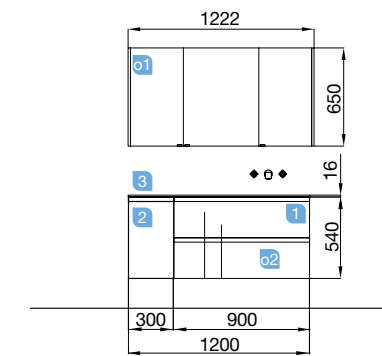

MAM 900/L blue fog

TWO SOFT CLOSE DRAWERS

COD.	DESCRIPTION	£
<b>COMPOSITION WITH VANITY 900</b>		
1	83862 Wall hung vanity MAM 900 blue fog left, 2 metallic drawers with soft close 897 x 540 x 505 mm	849
2	87593 Basin MAM 900 storage unit on the left solid surface without bottle trap or clicker waste 910 x 12 x 510 mm	359
<b>TOTAL PRICE OF THE FULL SET</b>		<b>1208</b>
<b>OPTIONS</b>		
COD.	DESCRIPTION	£
o1	87864 Mirror OLIMPIA 920 blue fog vertical with LED light (20 W) IP44 920 x 520 x 30 mm	329
o2	23027 Single towel rail JAZZ white depth 35, 40, 45 y 50. 235 x 125 x 68 mm	40
o3	13663 Drain pipe clicker chrome brass	78
<b>AUXILIARY</b>		
COD.	DESCRIPTION	£
a1	81731 Wall hung vanity ALLIANCE blue fog left / right 2 doors push opening system 350 x 1600 x 349 mm	392

Soft shapes in the sink of the solid surface basin MAM

MAM 1200/L macchiato

STORAGE UNIT 300 + VANITY 900

Depth 50

MAM 1200/L macchiato

STORAGE UNIT 300 + VANITY 900

COD.	DESCRIPTION	£
<b>COMPOSITION 1200/L</b>		
1	83861 Wall hung vanity MAM 900 macchiato left, 2 metallic drawers with soft close 897 x 540 x 505 mm	849
2	83871 Wall-hung unit MAM 300 macchiato left 1 soft close door. 300 x 540 x 404 mm	179
3	85910 Basin MAM 1200 storage unit on the left matt white mineral load without bottle trap or clicker waste, without tap 1210 x 16 x 510 mm	269
<b>TOTAL PRICE OF THE FULL SET</b>		<b>1297</b>
<b>OPTIONS</b>		
COD.	DESCRIPTION	£
o1	83166 Cabinet ALLIANCE 1200 3 soft close double mirror doors with switch and plug and LED side light, IP44 (21,5W) 1222 x 650 x 150 mm	823
o2	13663 Drain pipe clicker chrome brass	78