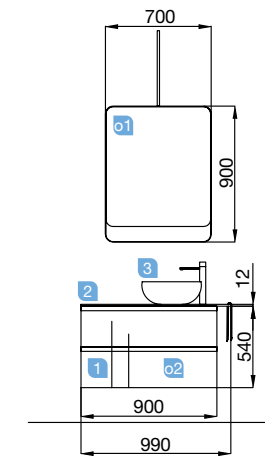

MAM 900/L royal green

2 SOFT CLOSE DRAWERS