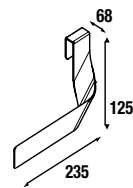

Single towel rail JAZZ

White		Black		Gloss anodized	
cod.	£	cod.	£	cod.	£
23027	40	27042	40	23024	40