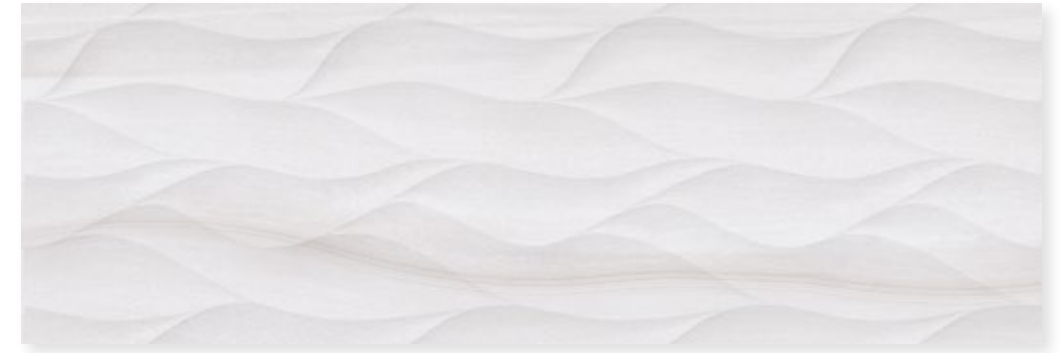

# DESERT

DESERT SILVER   

300X900 R: SBY25W19310B

DESERT SILVER STR LEAF    

300X900 R: SBY25W29310B

DESERT BEIGE   

300X900 R: MBY11W19310B

DESERT BEIGE STR LEAF    

300X900 R: MBY11W29310B

 AVAILABLE MOSAIC SIZE:

**300x300:** 300 x 300 X 9 mm | 11.8 x 11.8 x 0.35 inch