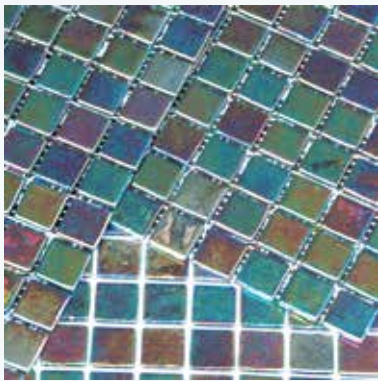

ACQUARIS SAHE

G-2400