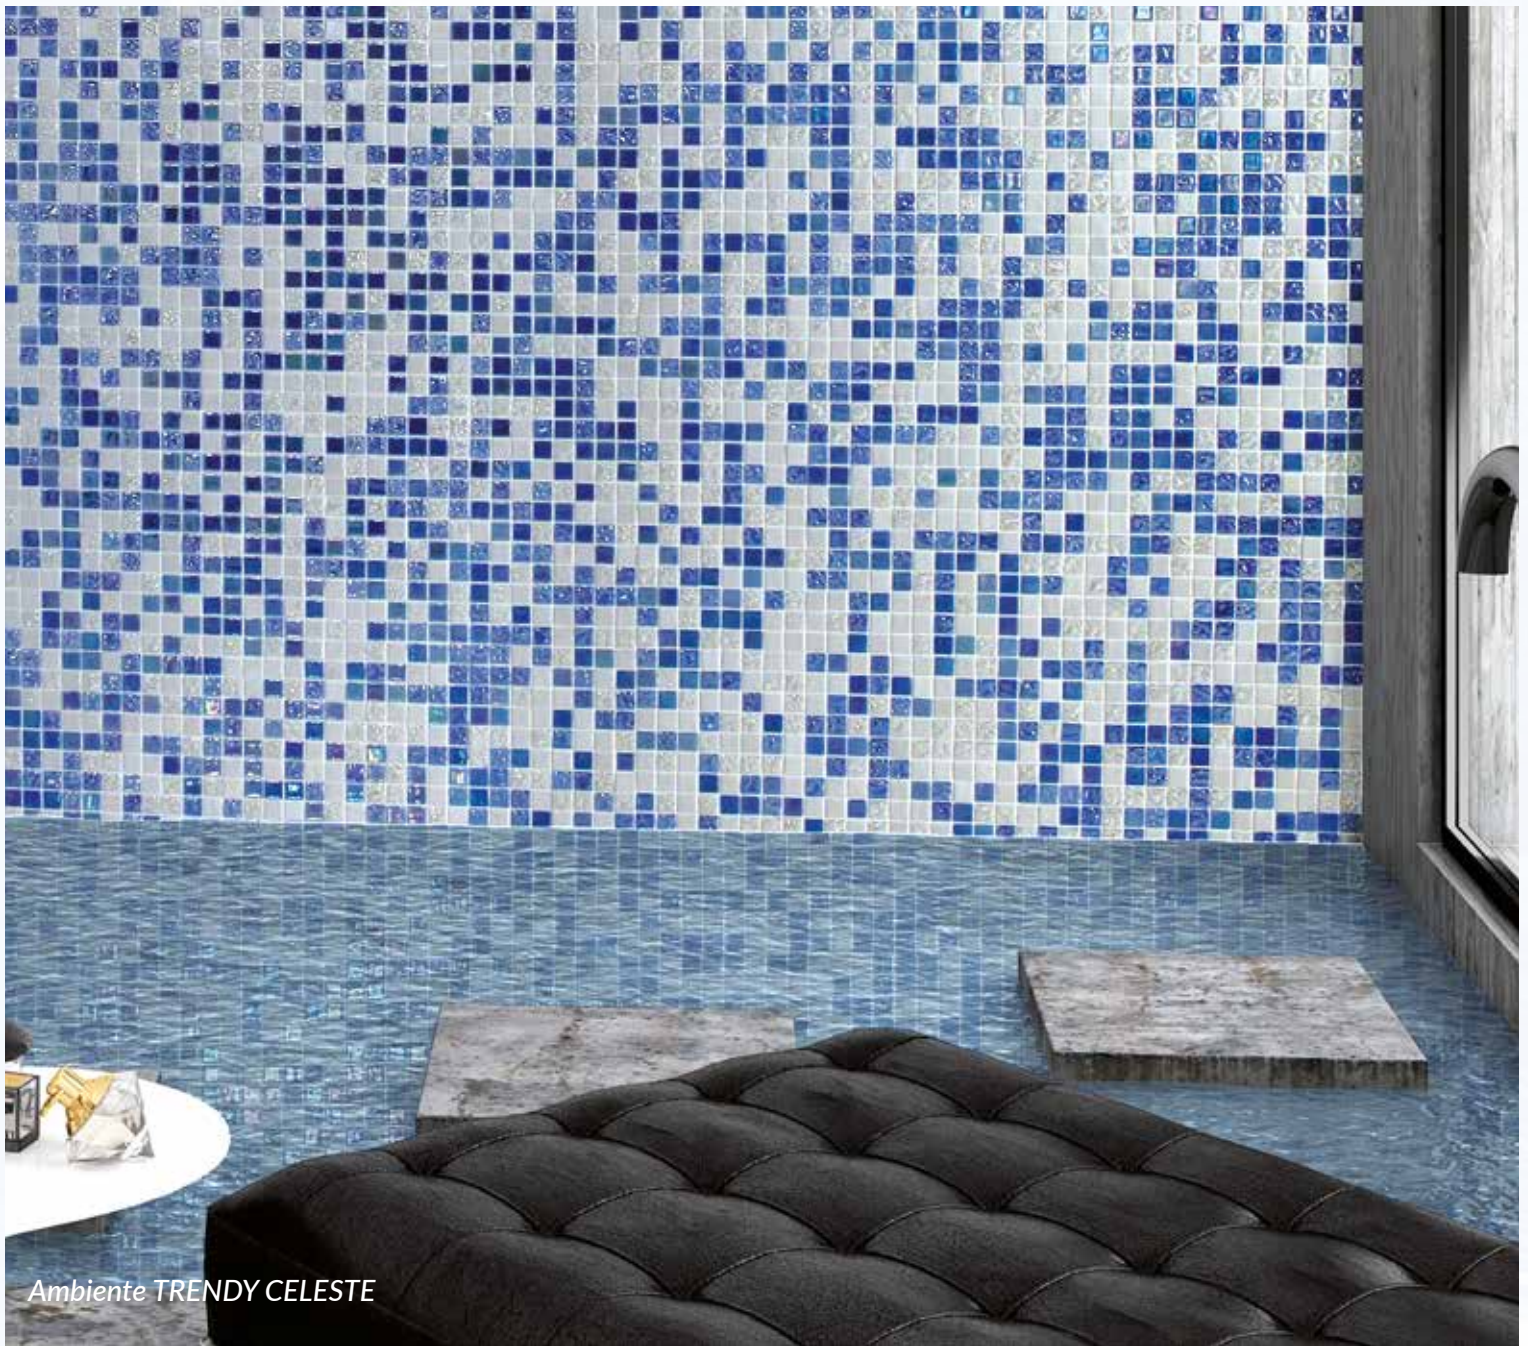

A photograph of a swimming pool with blue mosaic tiles. A stainless steel handrail is visible on the right side. The pool is surrounded by a tiled deck. The text is overlaid on the image.

mosavit

**ACQUARIS CELESTE** G-2400

**ACQUARIS PASION** G-2800

ACQUARIS LOTTO

G-2400

**TRENDY CELESTE**

G-3100

*Ambiente* MOONDANCE NEGRO

**MOONDANCE NEGRO** G-2900