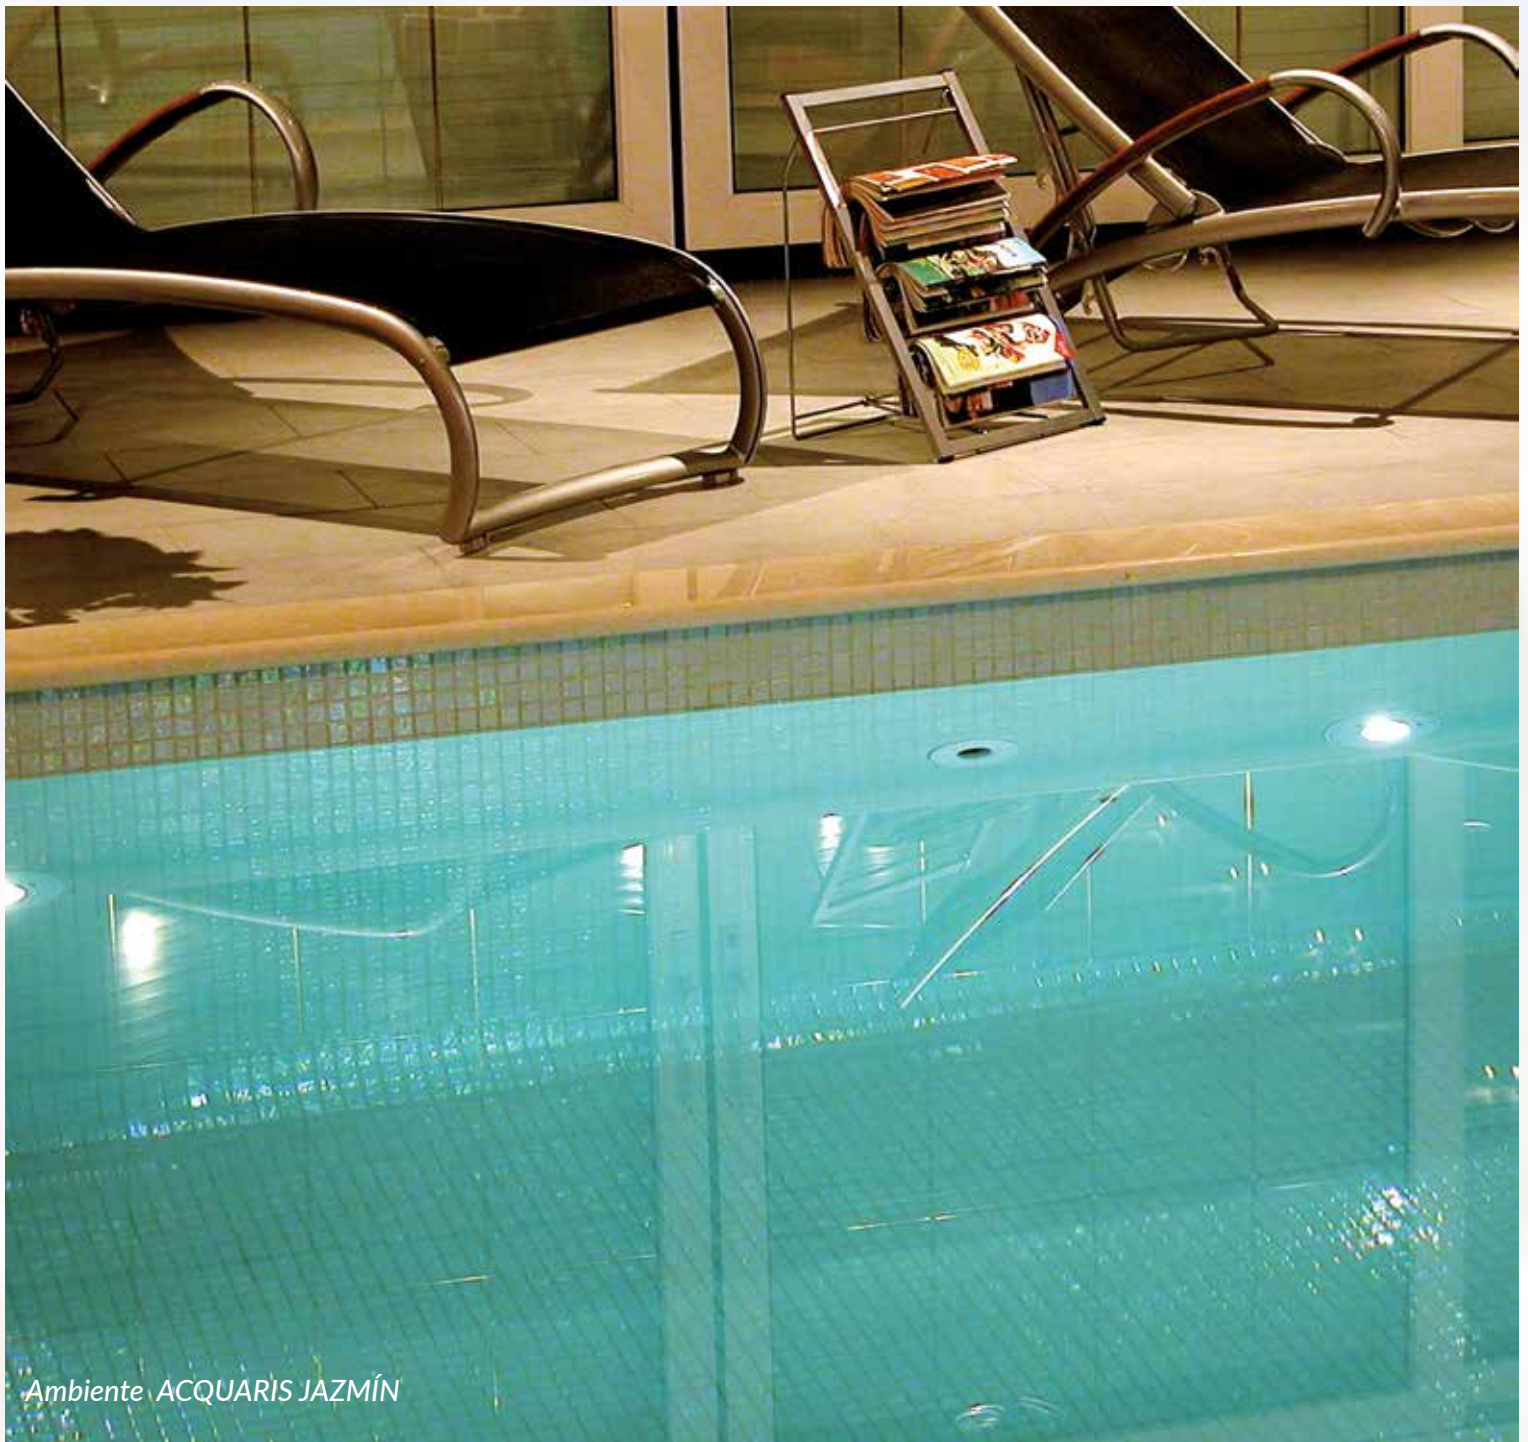

Ambiente ACQUARIS JAZMÍN