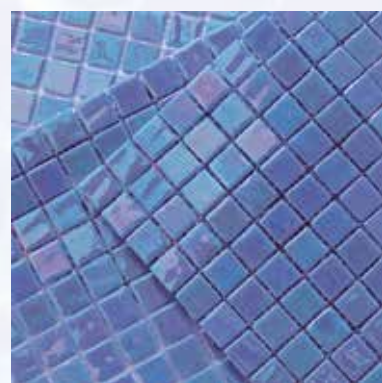

ACQUARIS NARCISO G-2400