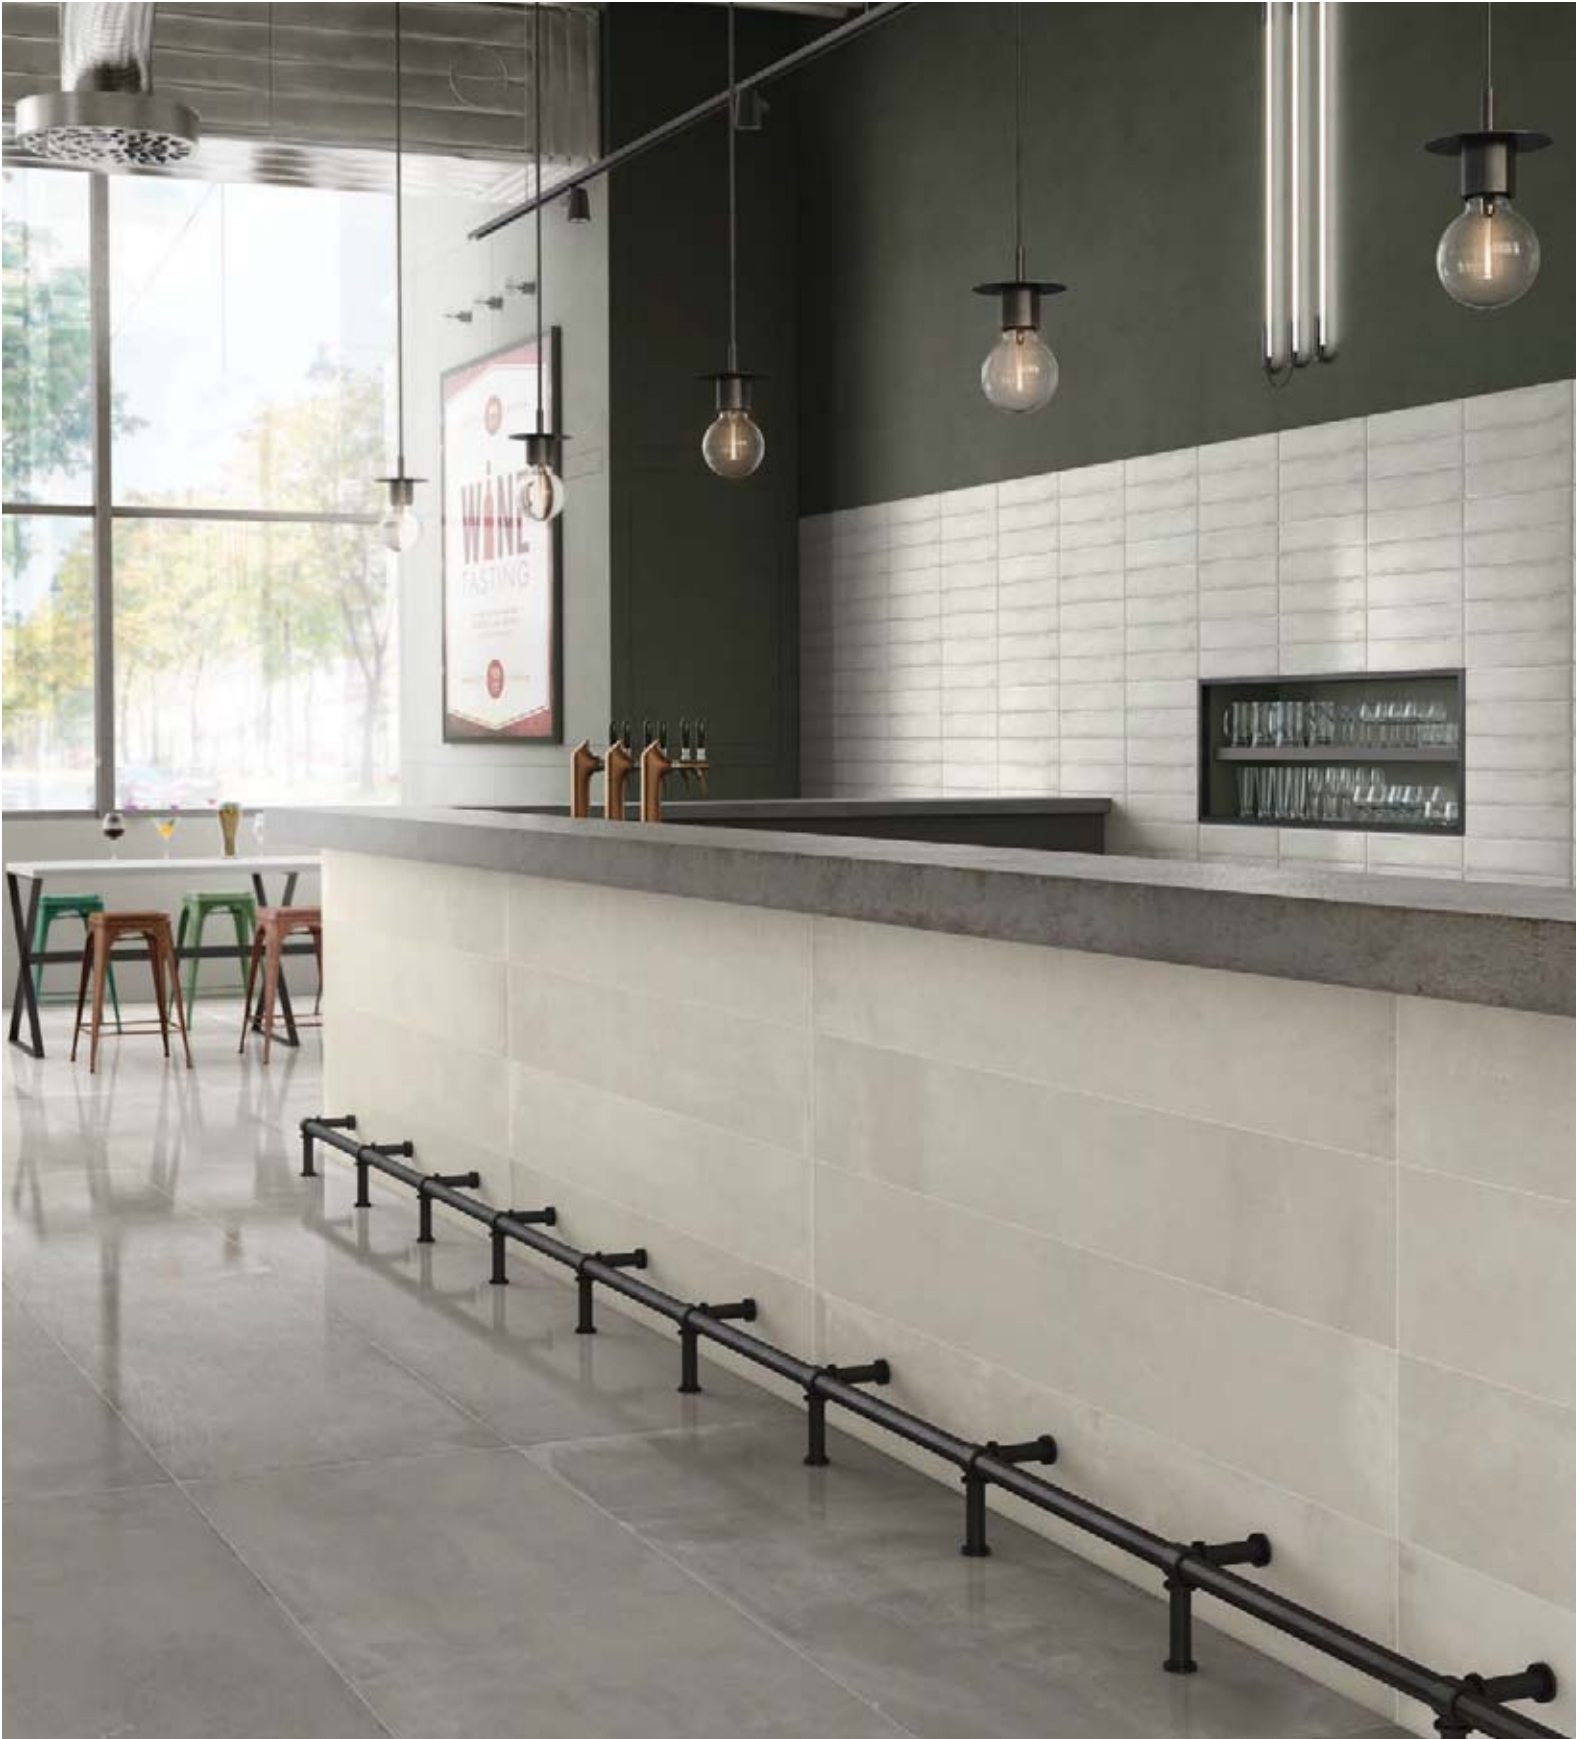

Wall: Desire White 120x30 . 48"x12"
Desire White 10x30 . 8"x12"
Floor: Desire Grey Lappato 120x60 . 48"x24"