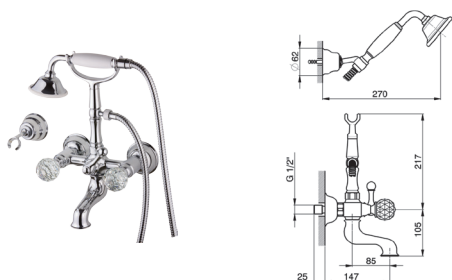

Смеситель для ванны

Двухрычажный, керамические кран-буксы, ручной душ, настенный держатель, душевой шланг
Покрытие: хром/золото/бронза
Длина излива: 147 мм
Ручки: кристаллы Swarovski
Переключатель душ/ванна
Выход для душевого шланга 1/2 дюйма
Фланцы и эксцентриковые соединители 3/4 дюйма
Расстояние между осями 150 мм

CN60012102	779,85
CN60012102G	1227,21
CN60012102B	1151,23