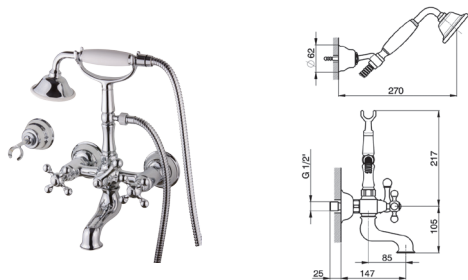

Смеситель для ванны

Двухрычажный, керамические кран-буксы, ручной душ, настенный держатель, душевой шланг
Покрытие: хром/золото/бронза
Длина излива: 147 мм
Переключатель душ/ванна
Выход для душевого шланга 1/2 дюйма
Фланцы и эксцентриковые соединители 3/4 дюйма
Расстояние между осями 150 мм

CN60012119	530,56
CN60012119G	861,49
CN60012119B	803,99