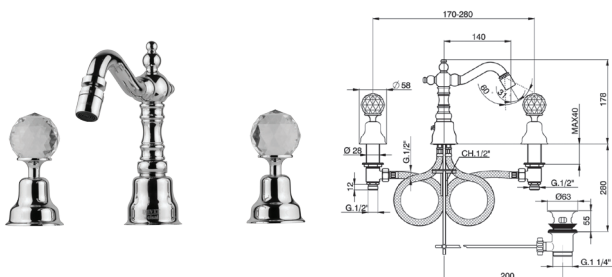

CN60055037	313,12
CN60055037G	472,37
CN60055037B	467,98

Смеситель для биде

Two-lever
 Ceramic handles
 Finish: chrome/gold/bronze
 Spout length: 105 mm
 Spout height: 78 mm
 Bottom valve, thread 32 mm (1 1/4 inch)
 Flexible supply line 35 cm long with 3/8 inch nut

CN60155019	298,96
CN60155019G	483,08
CN60155019B	460,85

Смеситель для биде

Two-lever
 Ceramic handles
 Finish: chrome/gold/bronze
 Handles: Swarovski crystals
 Spout length: 105 mm
 Spout height: 78 mm
 Bottom valve, thread 32 mm (1 1/4 inch)
 Flexible supply line 35 cm long with 3/8 inch nut

CN60155002	548,23
CN60155002G	848,80
CN60155002B	808,09

Смеситель для биде

Two-lever
 Ceramic handles
 Finish: chrome/gold/bronze
 Spout length: 140 mm
 Spout height: 119 mm
 Bottom valve, thread 32 mm (1 1/4 inch)
 Flexible supply line 35 cm long with 3/8 inch nut

CN60123019	578,88
CN60123019G	1020,30
CN60123019B	887,13

Смеситель для биде

Two-lever
 Ceramic handles
 Finish: chrome/gold/bronze
 Handles: Swarovski crystals
 Spout length: 140 mm
 Spout height: 119 mm
 Bottom valve, thread 32 mm (1 1/4 inch)
 Flexible supply line 35 cm long with 3/8 inch nut