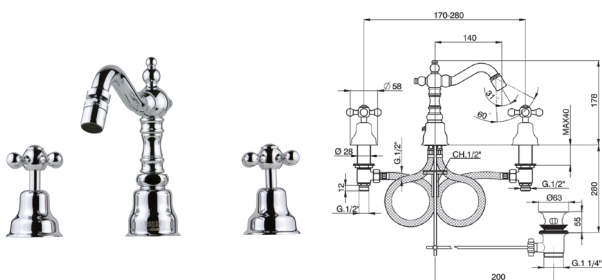

CHARLESTONE

Артикул Цена, €

Смеситель для биде

Однорычажный
 Ceramic cartridge
 Finish: chrome/gold/bronze
 Spout length: 116 mm
 Spout height: 65 mm
 Bottom valve, thread 32 mm (1 1/4 inch)
 Flexible supply line 35 cm long with 3/8 inch nut

CN60055037	313,12
CN60055037G	472,37
CN60055037B	467,98

Смеситель для биде

Two-lever
 Ceramic handles
 Finish: chrome/gold/bronze
 Spout length: 105 mm
 Spout height: 78 mm
 Bottom valve, thread 32 mm (1 1/4 inch)
 Flexible supply line 35 cm long with 3/8 inch nut

CN60155019	298,96
CN60155019G	483,08
CN60155019B	460,85

Смеситель для биде

Two-lever
 Ceramic handles
 Finish: chrome/gold/bronze
 Handles: Swarovski crystals
 Spout length: 105 mm
 Spout height: 78 mm
 Bottom valve, thread 32 mm (1 1/4 inch)
 Flexible supply line 35 cm long with 3/8 inch nut

CN60155002	548,23
CN60155002G	848,80
CN60155002B	808,09

Смеситель для биде

Two-lever
 Ceramic handles
 Finish: chrome/gold/bronze
 Spout length: 140 mm
 Spout height: 119 mm
 Bottom valve, thread 32 mm (1 1/4 inch)
 Flexible supply line 35 cm long with 3/8 inch nut