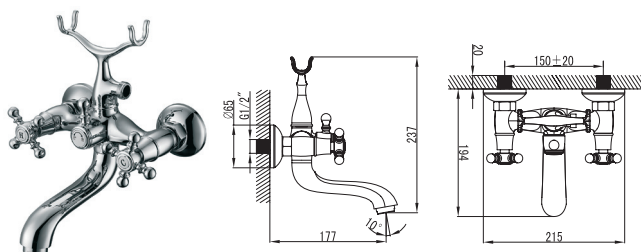

## Смеситель для раковины

Двухрычажный **43611127 134,99**  
 Ceramic handles **43611127B 161,99**  
 Finish: chrome/bronze  
 Spout length: 131 mm  
 Spout height: 102 mm  
 Bottom valve, thread 32 mm (1 1/4 inch)  
 Flexible supply line 30 cm long with 1/2 inch nut

## Смеситель для биде

Двухрычажный **43616127 114,80**  
 Ceramic handles **43616127B 137,77**  
 Finish: chrome/bronze  
 Spout length: 111 mm  
 Spout height: 71 mm  
 Bottom valve, thread 32 mm (1 1/4 inch)  
 Flexible supply line 30 cm long with 1/2 inch nut

## Смеситель для ванны

Двухрычажный **43613127 152,70**  
 Ceramic handles **43613127B 183,24**  
 Finish: chrome/bronze  
 Spout length: 177 mm  
 Shower/bathtub selector  
 Shower hose outlet 1/2 inch  
 Flanges and eccentric connectors 3/4 inch  
 Distance between centers 150 mm

## Смеситель для душа

Двухрычажный **43615127 98,07**  
 Ceramic handles **43615127B 117,69**  
 Finish: chrome/bronze  
 Shower hose outlet 1/2 inch  
 Flanges and eccentric connectors 3/4 inch  
 Distance between centers 150 mm