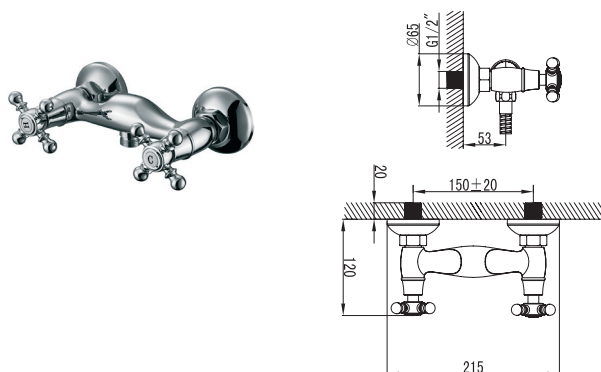

## Смеситель для раковины

Двухрычажный **43611127 134,99**  
 Ceramic handles **43611127B 161,99**  
 Finish: chrome/bronze  
 Spout length: 131 mm  
 Spout height: 102 mm  
 Bottom valve, thread 32 mm (1 1/4 inch)  
 Flexible supply line 30 cm long with 1/2 inch nut

## Смеситель для биде

Двухрычажный **43616127 114,80**  
 Ceramic handles **43616127B 137,77**  
 Finish: chrome/bronze  
 Spout length: 111 mm  
 Spout height: 71 mm  
 Bottom valve, thread 32 mm (1 1/4 inch)  
 Flexible supply line 30 cm long with 1/2 inch nut

## Смеситель для ванны

Двухрычажный **43613127 152,70**  
 Ceramic handles **43613127B 183,24**  
 Finish: chrome/bronze  
 Spout length: 177 mm  
 Shower/bathtub selector  
 Shower hose outlet 1/2 inch  
 Flanges and eccentric connectors 3/4 inch  
 Distance between centers 150 mm

## Смеситель для душа

Двухрычажный **43615127 98,07**  
 Ceramic handles **43615127B 117,69**  
 Finish: chrome/bronze  
 Shower hose outlet 1/2 inch  
 Flanges and eccentric connectors 3/4 inch  
 Distance between centers 150 mm