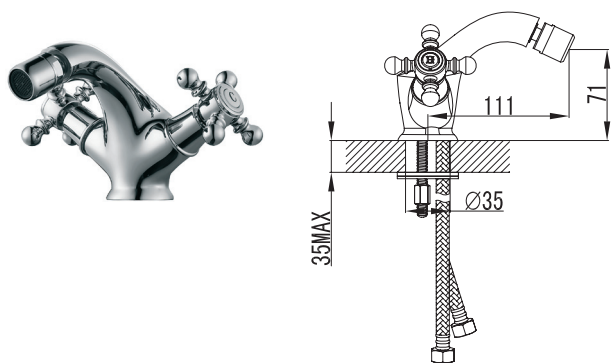

## Смеситель для раковины

Двухрычажный **43611127 134,99**  
 Ceramic handles **43611127B 161,99**  
 Finish: chrome/bronze  
 Spout length: 131 mm  
 Spout height: 102 mm  
 Bottom valve, thread 32 mm (1 1/4 inch)  
 Flexible supply line 30 cm long with 1/2 inch nut

## Смеситель для биде

Двухрычажный **43616127 114,80**  
 Ceramic handles **43616127B 137,77**  
 Finish: chrome/bronze  
 Spout length: 111 mm  
 Spout height: 71 mm  
 Bottom valve, thread 32 mm (1 1/4 inch)  
 Flexible supply line 30 cm long with 1/2 inch nut

## Смеситель для ванны

Двухрычажный **43613127 152,70**  
 Ceramic handles **43613127B 183,24**  
 Finish: chrome/bronze  
 Spout length: 177 mm  
 Shower/bathtub selector  
 Shower hose outlet 1/2 inch  
 Flanges and eccentric connectors 3/4 inch  
 Distance between centers 150 mm

## Смеситель для душа

Двухрычажный **43615127 98,07**  
 Ceramic handles **43615127B 117,69**  
 Finish: chrome/bronze  
 Shower hose outlet 1/2 inch  
 Flanges and eccentric connectors 3/4 inch  
 Distance between centers 150 mm