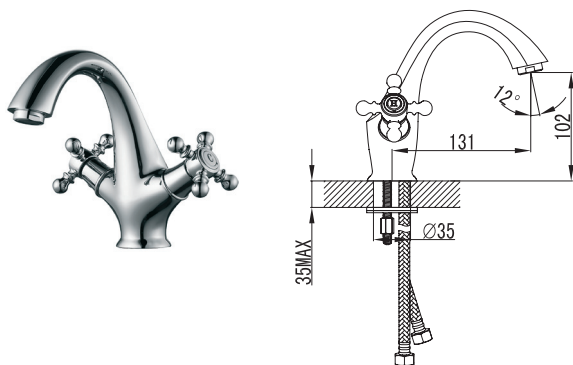

## Смеситель для раковины

Двухрычажный **43611127 134,99**  
 Ceramic handles **43611127B 161,99**  
 Finish: chrome/bronze  
 Spout length: 131 mm  
 Spout height: 102 mm  
 Bottom valve, thread 32 mm (1 1/4 inch)  
 Flexible supply line 30 cm long with 1/2 inch nut

## Смеситель для биде

Двухрычажный **43616127 114,80**  
 Ceramic handles **43616127B 137,77**  
 Finish: chrome/bronze  
 Spout length: 111 mm  
 Spout height: 71 mm  
 Bottom valve, thread 32 mm (1 1/4 inch)  
 Flexible supply line 30 cm long with 1/2 inch nut

## Смеситель для ванны

Двухрычажный **43613127 152,70**  
 Ceramic handles **43613127B 183,24**  
 Finish: chrome/bronze  
 Spout length: 177 mm  
 Shower/bathtub selector  
 Shower hose outlet 1/2 inch  
 Flanges and eccentric connectors 3/4 inch  
 Distance between centers 150 mm

## Смеситель для душа

Двухрычажный **43615127 98,07**  
 Ceramic handles **43615127B 117,69**  
 Finish: chrome/bronze  
 Shower hose outlet 1/2 inch  
 Flanges and eccentric connectors 3/4 inch  
 Distance between centers 150 mm