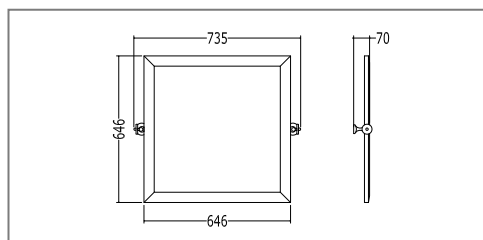

IBTILTOAKCR P 17.0475

CROMO - CHROME - CHROM - CHROME - CROMO - ХРОМ

IBTILTOAK P 17.0475

ORO CHIARO - LIGHT GOLD - HELLGOLD - OR CLAIR
ORO CLARO - СВЕТЛОЕ ЗОЛОТО

IBTILTOAKNKS P 17.0475

NICKEL LUCIDO - POLISHED NICKEL - POLIERNICKEL
NICKEL POLI - НИКЕЛ ЛУЦИДО - НИКЕЛ БЛЕСТЯЩИЙ

СПЕЦЧИО БАСКУЛАНТЕ ИН КУЕРЧИА МАССЕЛЛО НАТУРАЛЕ КОН СНДИ ИН ФИНИТУРА КРОМО,
ОРО ЧИАРО О НИКЕЛ ЛУЦИДО

TILTING MIRROR IN SOLID NATURAL OAK WITH PIVOTS IN CHROME, LIGHT GOLD OR POLISHED NICKEL FINISH

NEIGESPIEGEL AUS VOLLEICHE, NATURE, GELENKE CHROM, HELLGOLD ODER NICKEL GLÄNZEND

MIROIR BASCULANT EN NATUREL MASSIF DE COULEUR SOMBRE AVEC ARTICULATIONS EN FINITION CHROME, OR CLAIR OU NICKEL POLI

ESPEJO BASCULANTE DE MADERA MACIZA DE ENCINA, COLOR NATURAL CON BISAGRAS DE ACABADO EN CROMO, DORADO CLARO O NIQUEL BRILLANTE

ЗЕРКАЛО ПОВОРОТНОЕ, РАМА ИЗ МАССИВА ДУБА ТЕМНОГО ЦВЕТА С ШАРНИРАМИ В ОТДЕЛКЕ ХРОМ, СВЕТЛОЕ ЗОЛОТО ИЛИ ГЛЯНЦЕВЫЙ НИКЕЛ