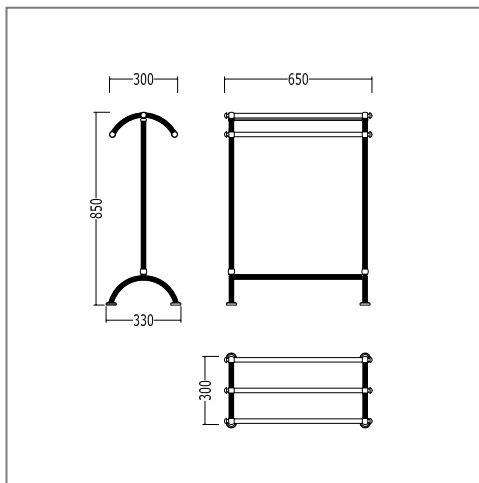

DEIMPERIALCR P 18.0505
CROMO - CHROME - CHROM - CHROME - CROMO - ХРОМ

DEIMPERIAL P 20.5420
ORO CHIARO - LIGHT GOLD - HELLGOLD - OR CLAIR
ORO CLARO - СВЕТЛОЕ ЗОЛОТО

PORTA ASCIUGAMANI TRIPLO DA TERRA

FREESTANDING TOWEL-RAIL

STEHENDER HANDTUCHHALTER

GRAND PORTE-SERVIETTES INDÉPENDANT TRIPLE

TOALLERO TRIPLE DE APOYO

ПОЛОТЕНЦЕДЕРЖАТЕЛЬ ТРОЙНОЙ НАПОЛЬНЫЙ