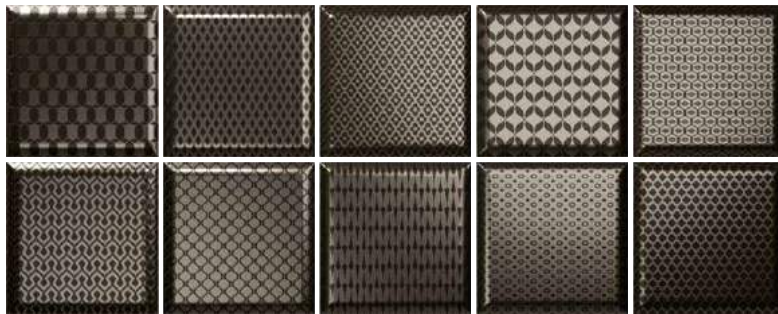

Diva /

Diva / New collection

Pasta blanca / White body tiles

Diva Bronze
15 x 15 cm.

WB153DB

Novel Diva Bronze
15 x 15 cm.

WB153DB

Diva Metalic
15 x 15 cm.

WB153DM

Novel Diva Metalic
15 x 15 cm.

WB153DM

Novel Diva Bronze, Metalic 10 Diferentes diseños mezclados en las cajas
Novel Diva Bronze, Metalic 10 Different designs mixed in the boxes

Se aconseja limpieza con productos no ácidos
Cleaning with non-acid products is advised

Diva 15 x 15 cm. Novel Diva Metallic 15 x 15 cm. Pavimento Zermatt Titano 80 x 80 cm.