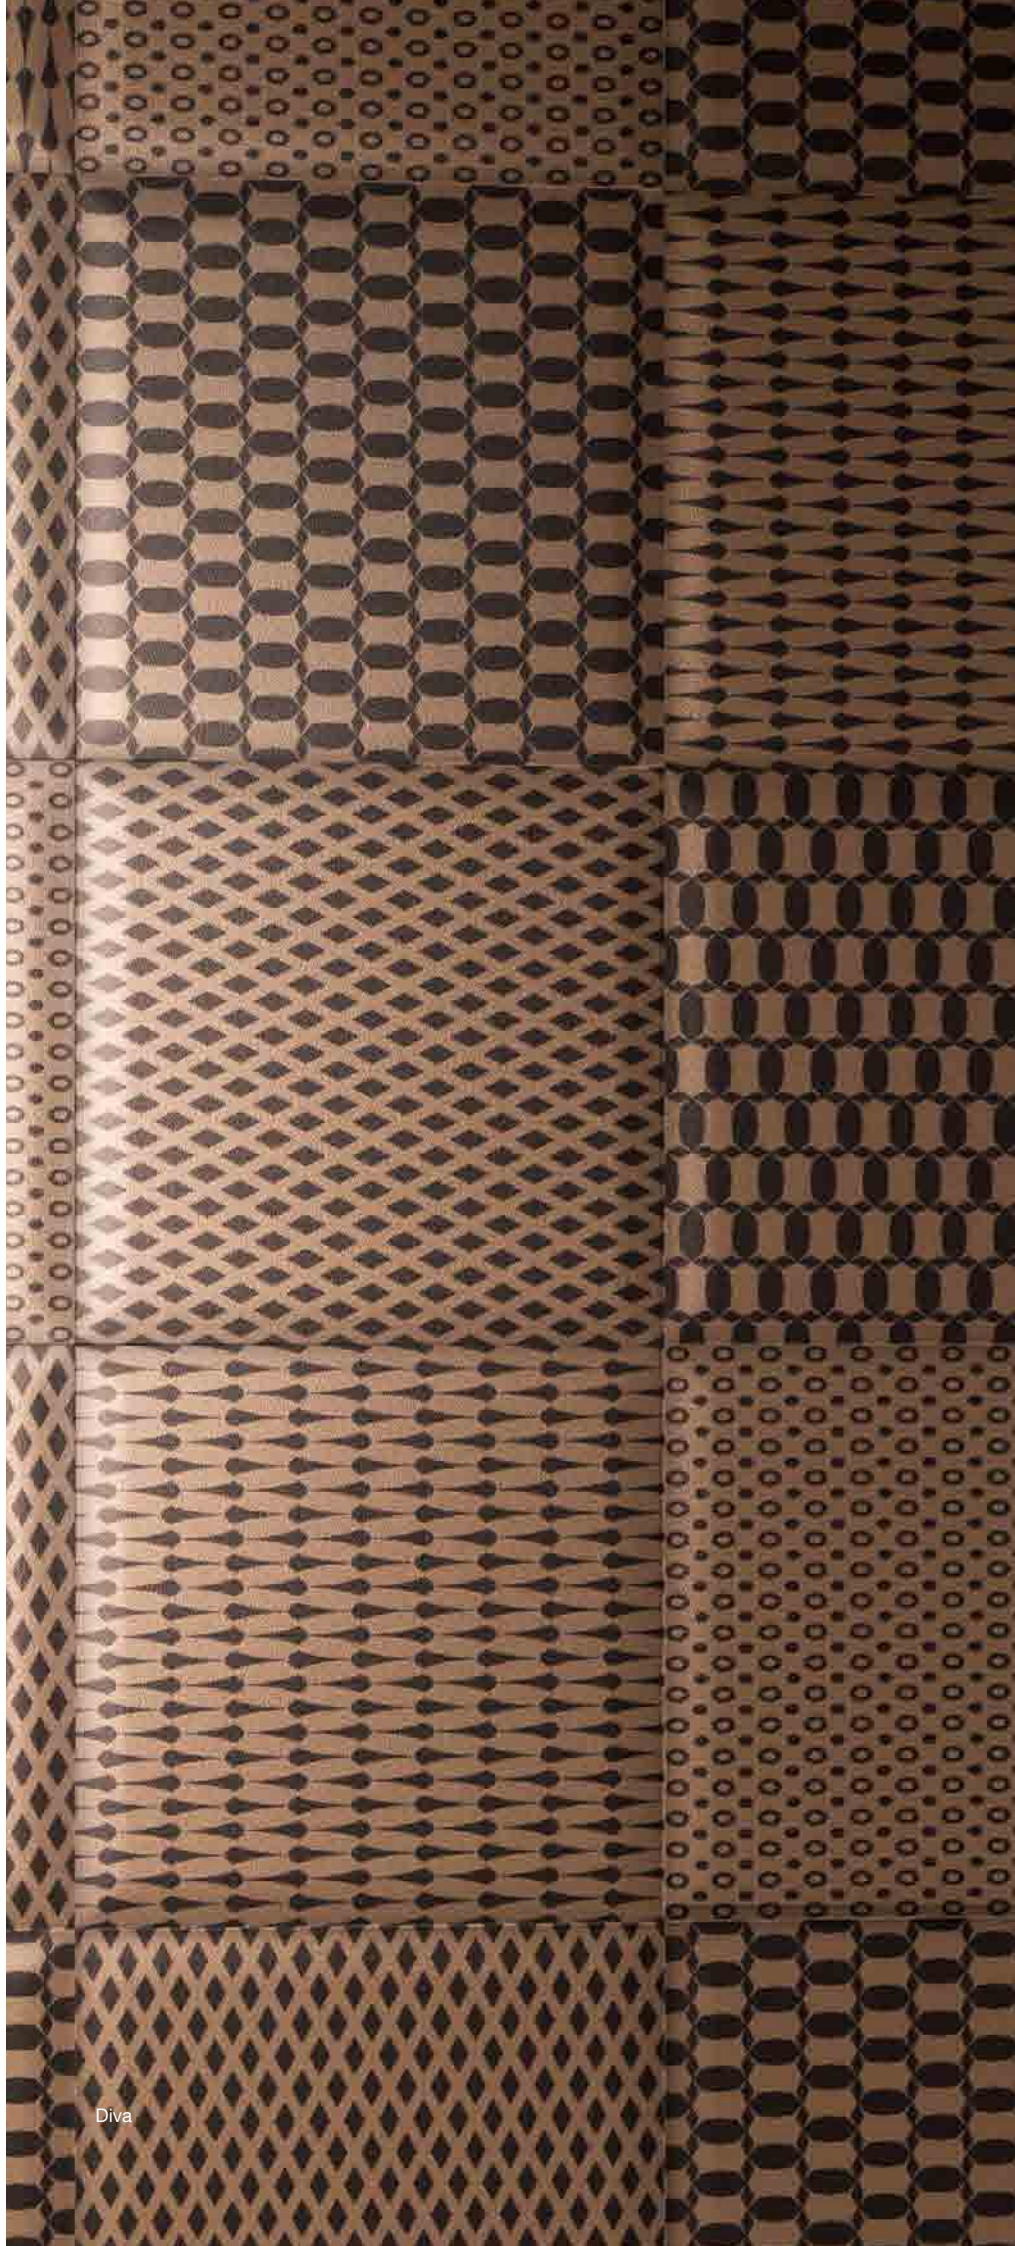

Diva /

Diva / New collection

Pasta blanca / White body tiles

Diva Bronze
15 x 15 cm.

WB153DB

Novel Diva Bronze
15 x 15 cm.

WB153DB

Diva Metalic
15 x 15 cm.

WB153DM

Novel Diva Metalic
15 x 15 cm.

WB153DM

Novel Diva Bronze, Metalic 10 Diferentes diseños mezclados en las cajas
Novel Diva Bronze, Metalic 10 Different designs mixed in the boxes

Se aconseja limpieza con productos no ácidos
Cleaning with non-acid products is advised

Diva 15 x 15 cm. Novel Diva Metallic 15 x 15 cm. Pavimento Zermatt Titano 80 x 80 cm.