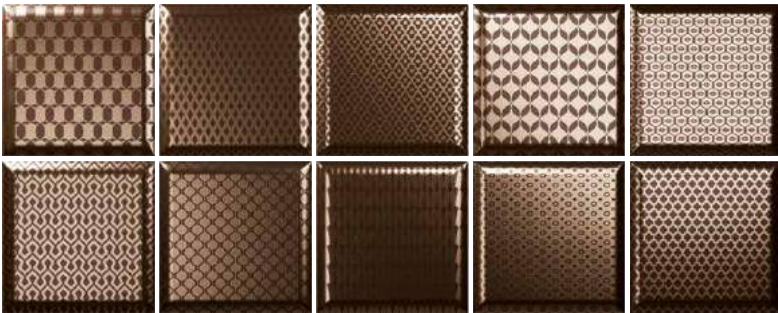

Diva /

Diva / New collection

Pasta blanca / White body tiles

Diva Bronze
15 x 15 cm.

WB153DB

Novel Diva Bronze
15 x 15 cm.

WB153DB

Diva Metalic
15 x 15 cm.

WB153DM

Novel Diva Metalic
15 x 15 cm.

WB153DM

Novel Diva Bronze, Metalic 10 Diferentes diseños mezclados en las cajas
Novel Diva Bronze, Metalic 10 Different designs mixed in the boxes

Se aconseja limpieza con productos no ácidos
Cleaning with non-acid products is advised

Diva 15 x 15 cm. Novel Diva Metallic 15 x 15 cm. Pavimento Zermatt Titano 80 x 80 cm.