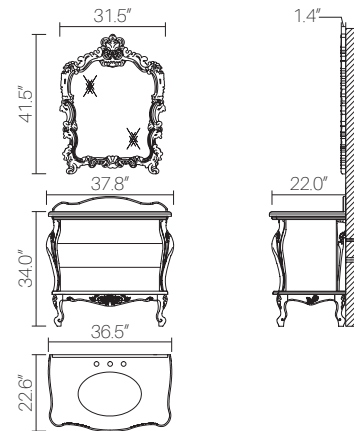

NS-09 / 38" SINGLE VANITY

NS-33 / 59" DOUBLE VANITY

NS-08 / 72" DOUBLE VANITY

100% Made of FSC certified select hardwood

Hand-crafted by artisans and coated with an eco-friendly multi-layered lacquer finish low in VOCs for advanced protection against water, stain and mildew

Large full extension soft-close drawers using Hettich hardware. Fully finished interiors to match exterior

1^{1/2}" Double edge stone countertop with attached backsplash pre-drilled for 8" widespread installation. Faucet(s) not included

Large oval undermount ceramic sink(s) with overflow

Polished chrome French style handles | Custom handle options available upon request

Floor standing installation

NS-09

38" SINGLE VANITY

2 Full extension soft-close drawers

NS-09 38" SINGLE VANITY

Antique White	Arabescato White Marble	NS09VT-AW-WMT
Antique White	Crema Nuovo Marble	NS09VT-AW-CNM

NS-09 MIRROR

Antique White	NS09MR-AW

NS-33

59" DOUBLE VANITY

4 Full extension soft-close drawers

NS-33 59" DOUBLE VANITY

Antique White	Arabescato White Marble	NS33VT-AW-WMT
Antique White	Crema Nuovo Marble	NS33VT-AW-CNM