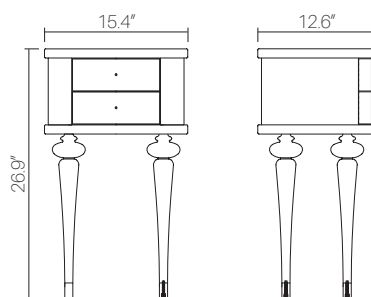

H-04 15" SIDE TABLE

Wash White Ash

H04-WW

For custom color options view our finish selections on pg. 73