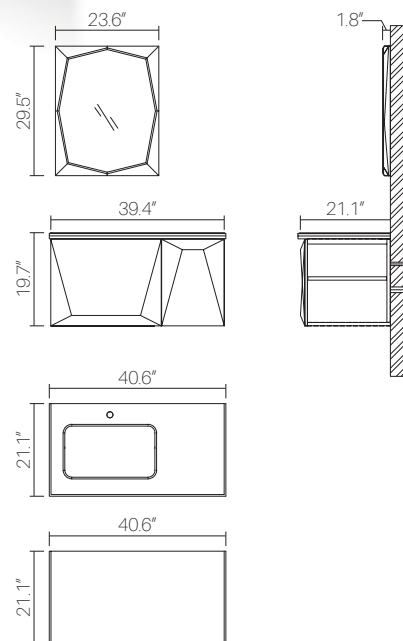

C-04 41" SINGLE VANITY

Gloss White

Nano Glass w/ undermount porcelain sink
Nano Glass Solid Top (not pre-drilled)

C04LVT-NGS
C04LVT-NGT

C-04 MIRROR

Gloss White

C04MR-GW