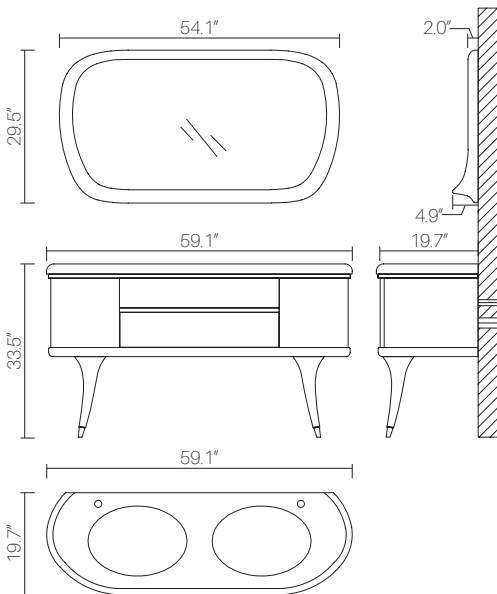

Y-02 47" SINGLE VANITY

- 100% Made of FSC certified select ash wood
- Coated with an eco-friendly multi-layered varnish low in VOCs for advanced protection against water, stain and mildew
- Mirror frame carved to include built-in ledge
- 2 Full extension push-to-open drawers using Hettich hardware. Fully finished interiors to match exterior
- Solid marble basin carved from a single piece of stone pre-drilled for two single hole faucet installation. Faucets not included
- Polished stainless steel details
- Wall mount installation

Y-01 59" DOUBLE VANITY

Wash White Ash	Absolute White Marble	Y01VT-WW-AWM
Light Grey Ash	Absolute White Marble	Y01VT-LGA-AWM

Y-01 MIRROR

Wash White Ash	Y01MR-WW
Light Grey Ash	Y01MR-LGA

Y-02 47" SINGLE VANITY WITH 2 FAUCETS

Wash White Ash	Absolute White Marble	Y02VT-WW-AWM
Light Grey Ash	Absolute White Marble	Y02VT-LGA-AWM

Y-02 MIRROR

Wash White Ash	Y02MR-WW
Light Grey Ash	Y02MR-LGA

For custom color options view our finish selections on pg. 73