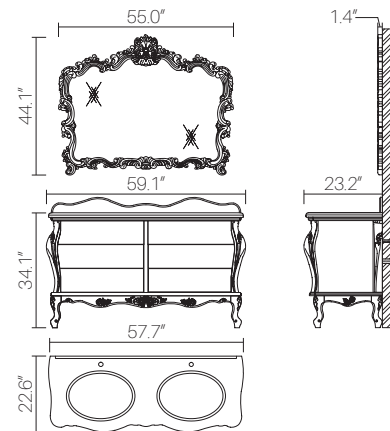

NS-33 MIRROR

Antique White	NS33MR-AW

NS-08

72" DOUBLE VANITY

4 Full extension soft-close drawers

NS-08 72" DOUBLE VANITY

Antique White	Arabescato White Marble	NS08VT-AW-WMT
Antique White	Crema Nuovo Marble	NS08VT-AW-CNM