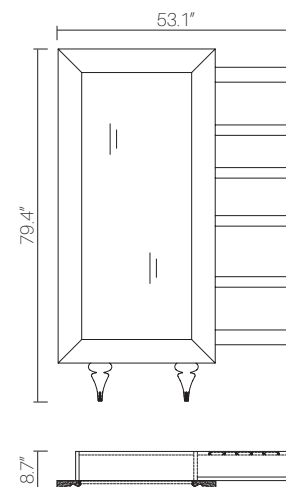

H-11 53" MIRRORED WALL CABINET

Wash White Ash

H11-WW

For custom color options view our finish selections on pg. 73