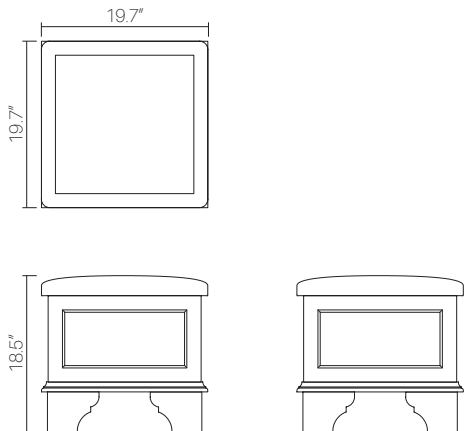

SW-05 OTTOMAN STORAGE

Matte White
Charcoal Grey

SW05-SW
SW05-CG