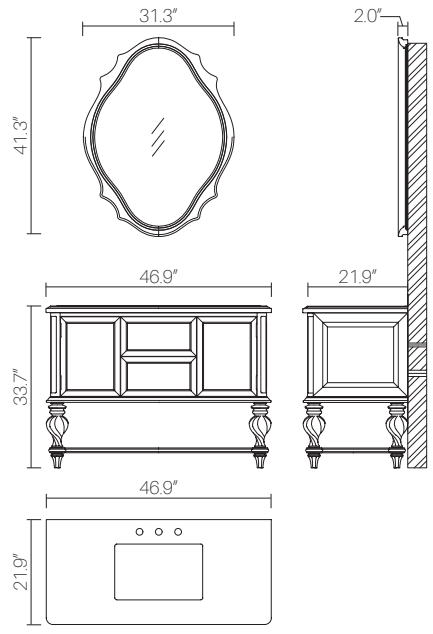

US-45 47" SINGLE VANITY

White Ash	Absolute White Marble	US45VT-WA-AWM
White Ash	Nero Marquina Marble	US45VT-WA-NMM
Teak Ash	Absolute White Marble	US45VT-TA-AWM
Teak Ash	Nero Marquina Marble	US45VT-TA-NMM

US-45 MIRROR

White Ash	US45MR-WA
Teak Ash	US45MR-TA