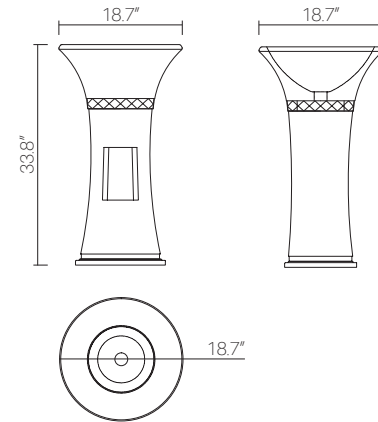

H-05 19" PEDESTAL VANITY

Pedestal base made with FSC certified select ash wood
Coated with an eco-friendly multi-layered varnish low in VOCs for advanced protection against water, stain and mildew
Absolute white marble vessel sink carved from a single piece of stone
Stainless steel detailing
Faucet not included
Freestanding installation

H-05 19" PEDESTAL VANITY

Wash White Ash

H05-WW

H-06 53" MIRRORED WALL CABINET

100% Made of FSC certified select ash wood
Coated with an eco-friendly multi-layered varnish low in VOCs for advanced protection against water, stain and mildew
Stationary beveled mirror with 6 stationary shelf compartments on each side
Polished stainless steel details
Wall mount Installation