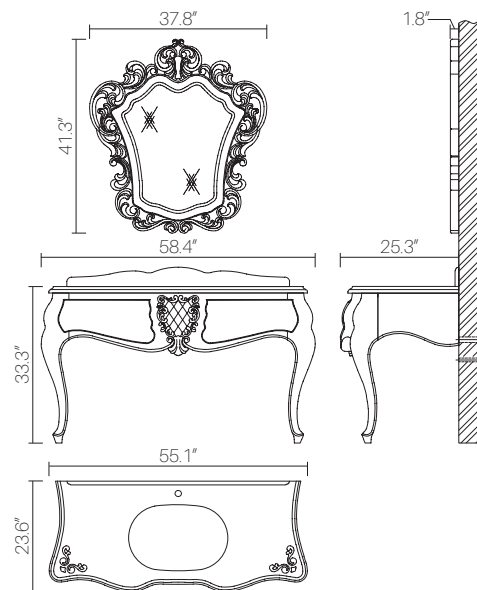

1^{1/2}" Double edge stone countertop with attached backsplash pre-drilled for single hole faucet installation. Faucet not included

Large oval semi-recessed ceramic sink with overflow

XZ-01 58" SINGLE VANITY