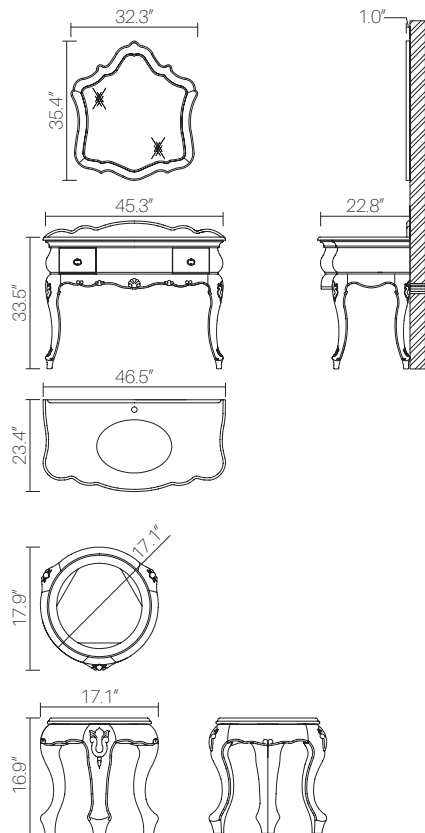

DZ-07 STOOL

Gold Leaf	Black Velvet	DZ07-MG
Silver Leaf	Black Velvet	DZ07-MS

For custom color options view our finish selections on pg. 73