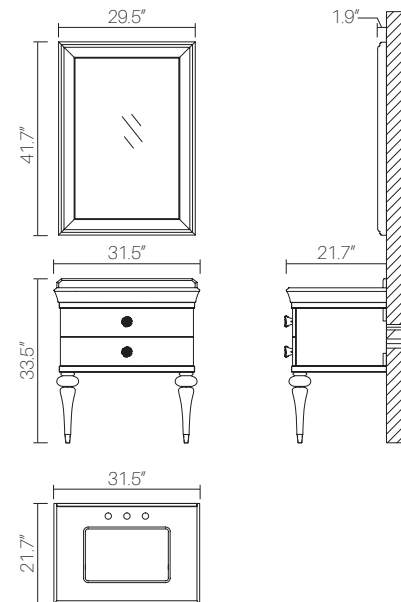

H-24 32" SINGLE VANITY

100% Made of FSC certified select ash wood

Coated with an eco-friendly multi-layered varnish low in VOCs for advanced protection against water, stain and mildew

Full extension soft-close drawer using Hettich hardware and top decorative drawer. Fully finished interiors to match exterior

Beveled mirror panel on drawers

3" Double edge marble countertop with attached backsplash pre-drilled for an 8" widespread faucet. Faucet not included

Large rectangular undermount ceramic sink with overflow

Glass rose knobs - Custom handle options available upon request

Polished stainless steel details

Wall mount Installation

H-24 32" SINGLE VANITY

Wash White Ash   Absolute White Marble   **H24VT-WW-AWM**
w/ Mirrored Drawers

H-24 MIRROR

Wash White Ash   **H24MR-WW**

For custom color options view our finish selections on pg. 73