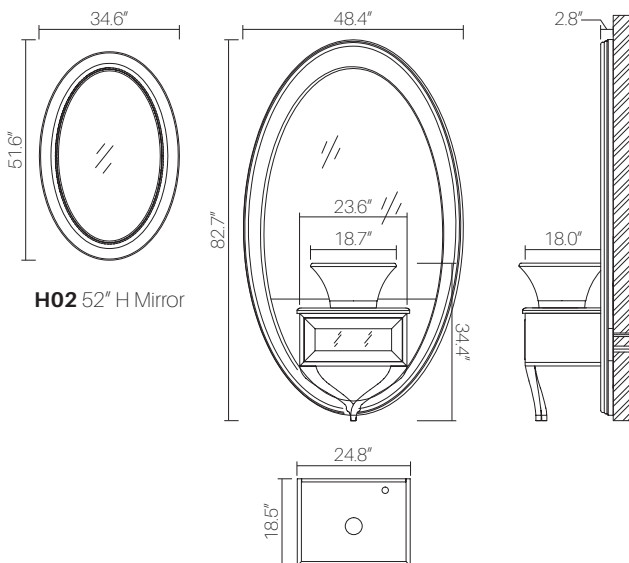

H-23 25" VESSEL SINK VANITY

- 100% Made of FSC certified select ash wood
- Coated with an eco-friendly multi-layered varnish low in VOCs for advanced protection against water, stain and mildew
- Mirror available in 52" height or 83" height back attachment
- Full extension push-to-open drawer using Hettich hardware.
- Fully finished interiors to match exterior
- Beveled mirror panel on drawer
- 1^{1/2}" Double edge marble countertop pre-drilled for single hole faucet installation. Faucet not included
- Vessel sink carved from a single piece of absolute white marble
- Polished stainless steel details
- Wall mount installation

H-23 25" VESSEL SINK VANITY

Wash White Ash w/ Mirrored Drawer	Absolute White Marble w/ Vessel Sink	H23VT-WW-AWM
Wenge Ash w/ Mirrored Drawer	Absolute White Marble w/ Vessel Sink	H23VT-WG-AWM

H-23 83" H MIRROR

Wash White Ash	H23MR-WW
Wenge Ash	H23MR-WG

H-02 52" H MIRROR

Wash White Ash	H02MR-WW
Wenge Ash	H02MR-WG

For custom color options view our finish selections on pg. 73