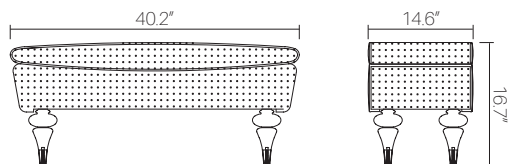

H-12 40" BENCH

Wash White Ash & White Ostrich PU Leather

H12-WW

For custom color options view our finish selections on pg. 73