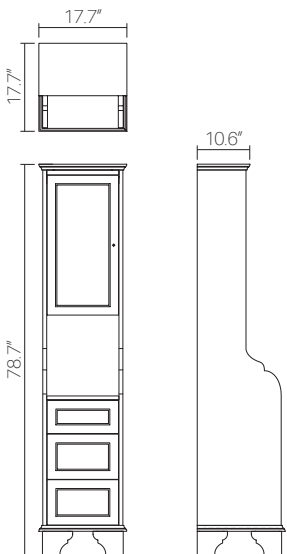

SW-04 FREESTANDING SIDE CABINET

Matte White
Charcoal Grey

SW04-SW
SW04-CG