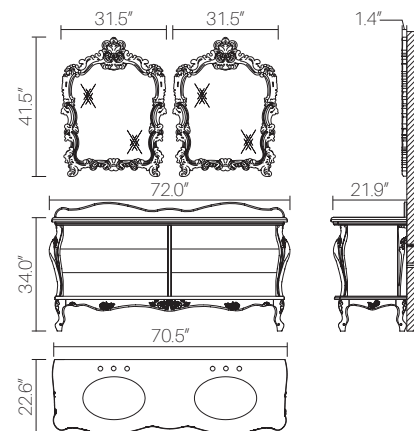

NS-08 DOUBLE MIRRORS

Antique White	NS08MR-AW

For custom color options view our finish selections on pg. 73