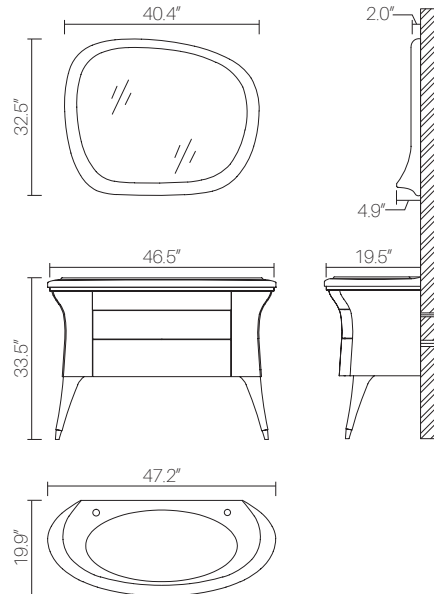

Y-02 47" SINGLE VANITY

- 100% Made of FSC certified select ash wood
- Coated with an eco-friendly multi-layered varnish low in VOCs for advanced protection against water, stain and mildew
- Mirror frame carved to include built-in ledge
- 2 Full extension push-to-open drawers using Hettich hardware. Fully finished interiors to match exterior
- Solid marble basin carved from a single piece of stone pre-drilled for two single hole faucet installation. Faucets not included
- Polished stainless steel details
- Wall mount installation

Y-01 59" DOUBLE VANITY

Wash White Ash	Absolute White Marble	Y01VT-WW-AWM
Light Grey Ash	Absolute White Marble	Y01VT-LGA-AWM

Y-01 MIRROR

Wash White Ash	Y01MR-WW
Light Grey Ash	Y01MR-LGA

Y-02 47" SINGLE VANITY WITH 2 FAUCETS

Wash White Ash	Absolute White Marble	Y02VT-WW-AWM
Light Grey Ash	Absolute White Marble	Y02VT-LGA-AWM

Y-02 MIRROR

Wash White Ash	Y02MR-WW
Light Grey Ash	Y02MR-LGA

For custom color options view our finish selections on pg. 73