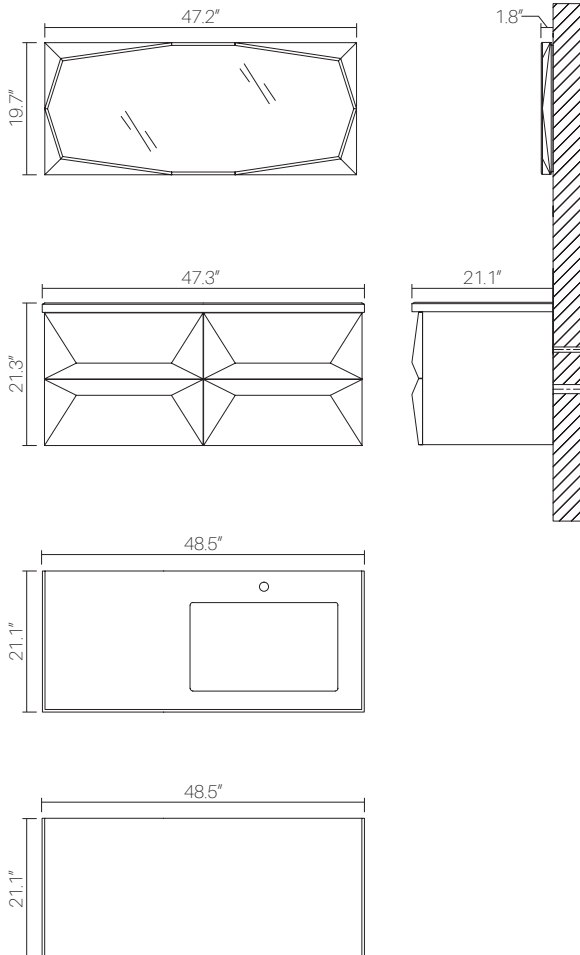

C-03 49" SINGLE VANITY

100% Made of FSC certified select hardwood

Coated with an eco-friendly multi-layered lacquered finish low in VOCs for advanced protection against water, stain and mildew

3 Full extension push-to-open drawers using Hettich hardware and top right decorative drawer. Fully finished interiors to match exterior

Crystallized nano glass countertop pre-drilled for single hole faucet installation and undermount sink or a solid piece of nano glass not pre-drilled. Faucets not included

Fully pre-cut open back for easy plumbing installation

Wall mount installation

C-03 49" SINGLE VANITY

Gloss White	Nano Glass w/ undermount porcelain sink	C03RVT-NGS
	Nano Glass Solid Top (not pre-drilled)	C03RVT-NGT

C-03 MIRROR

Gloss White	C03MR-GW