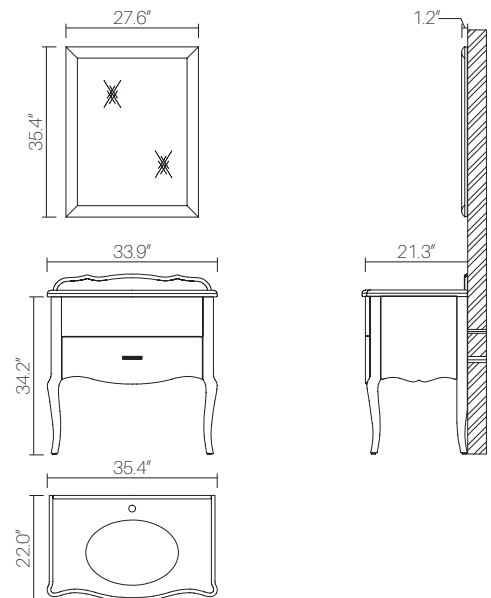

NS-16 35" SINGLE VANITY

100% Made of FSC certified select hardwood

Coated with an eco-friendly multi-layered lacquered finish low in VOCs for advanced protection against water, stain and mildew

1 Large full extension soft close drawers using Hettich hardware. Fully finished interiors to match exterior

1^{1/2}" Double edge stone countertop with attached backsplash pre-drilled for single hole faucet installation. Faucet not included

Large oval undermount ceramic sink with overflow

Swarovski rectangular handle

Floor standing installation

NS-16 35" SINGLE VANITY

Gloss White

Nero Marquina Marble

NS16VT-GW-NMM

Gloss White

Carrara White Marble

NS16VT-GW-CWM

NS-16 MIRROR

Gloss White

NS16MR-GW