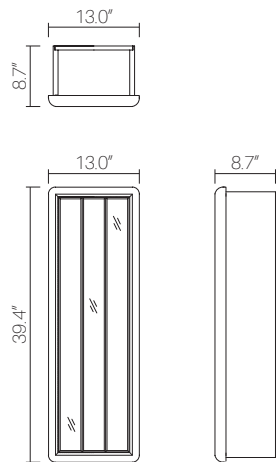

Y-07 WALL CABINET

Wash White Ash w/ Mirrored Door - Left Opening Door **Y07L-WW**
Wash White Ash w/ Mirrored Door - Right Opening Door **Y07R-WW**