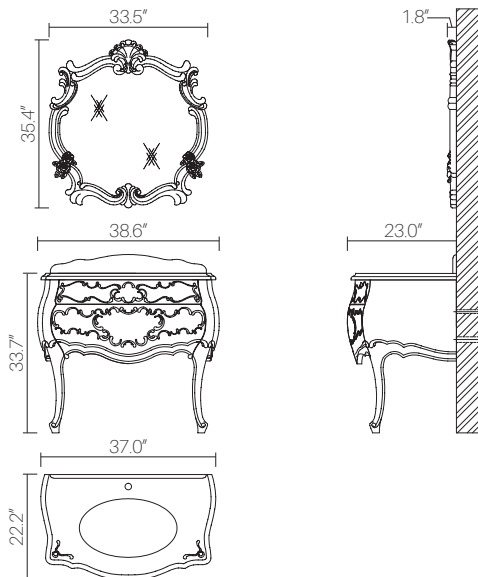

XZ-02 MIRROR

Matte White	XZ02MR-SW
Champagne Leaf	XZ02MR-CL

For custom color options view our finish selections on pg. 73