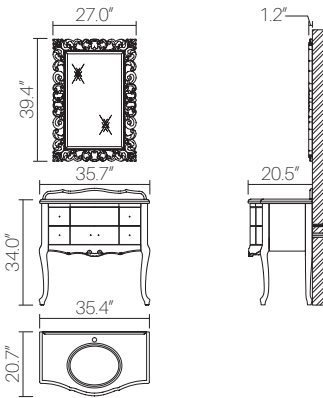

NS-15A / NS-15 36" / 46" SINGLE VANITY

100% Made of FSC certified select hardwood

Coated with an eco-friendly multi-layered lacquered finish low in VOCs for advanced protection against water, stain and mildew

Small drawers and standard central drawer with full extension soft-close mechanism using Hettich hardware. Fully finished interiors to match exterior

1^{1/2}" Double edge stone countertop with attached backsplash pre-drilled for single hole faucet installation. Faucet not included

Large oval undermount ceramic sink with overflow

Swarovski floral knobs and a Swarovski rectangular handle

Floor standing installation

NS-15A 36" SINGLE VANITY

Gloss White	Black Granite	NS15AVT-GW-BGT
Gloss White	Carrara White Marble	NS15AVT-GW-CWM
Gloss White	Crema Nuovo Marble	NS15AVT-GW-CNM

NS-15A MIRROR

Gloss White

NS15AMR-GW