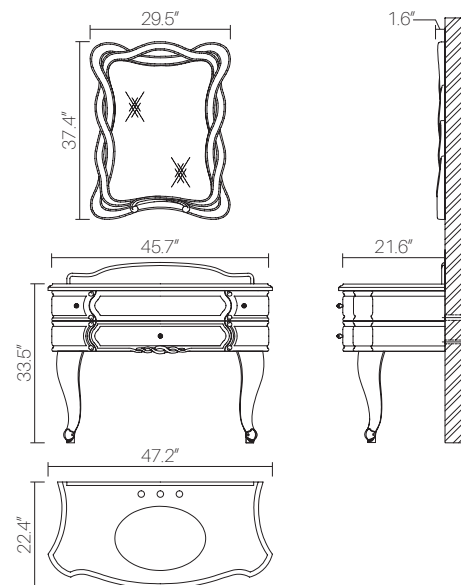

XZ-20 47" SINGLE VANITY

Pearl Grey Oak
Pearl Grey Oak

Snow White Quartz
Nero Marquina Marble

XZ20VT-PG-SWQ
XZ20VT-PG-NMM

XZ-20 MIRROR

Pearl Grey Oak

XZ20MR-PG