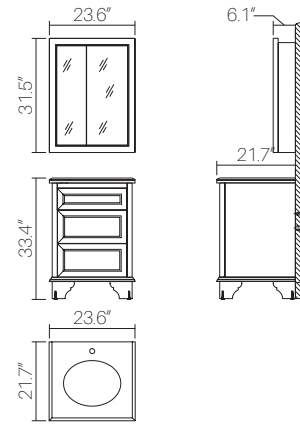

SW-600 | 800 | 1000 24" / 32" / 39" SINGLE VANITY

100% Made of FSC certified select hardwood

Coated with an eco-friendly multi-layered varnish low in VOCs for advanced protection against water, stain and mildew

Soft-Close Drawers using Hettich™ hardware finished to match the exterior

Available in matte white or charcoal grey finish

Comes with a standard option of 3" Chrome or Black Matte Cup Pulls (not pre-drilled) | Custom handle options available upon request

Double Beveled Edge Countertop pre-drilled for single hole installation. Faucet not included

Large rectangular undermount ceramic sink with overflow

Medicine Cabinet: 6" Deep solid wood medicine cabinet with plenty of additional storage space for wall mount or recessed installation

2 Push-open-close frameless one side mirror doors

Interior finished to match the exterior with 3 fixed wooden shelves

SW-600 24" SINGLE VANITY

2 Full extension soft-close drawers

SW-600 24" SINGLE VANITY

Matte White	Carrara White Marble	SW600VT-SW-CWM
Matte White	Nero Marquina Marble	SW600VT-SW-NMM
Charcoal Grey	Carrara White Marble	SW600VT-CG-CWM
Charcoal Grey	Nero Marquina Marble	SW600VT-CG-NMM

SW-600 MIRRORED MEDICINE CABINET

Matte White	SW600MR-SW
Charcoal Grey	SW600MR-CG