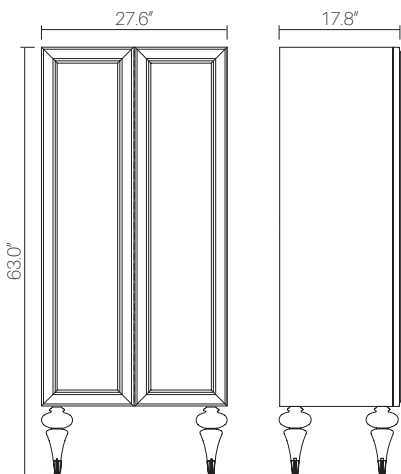

**H-07
28" SIDE CABINET**

100% Made of FSC certified select ash wood

Coated with an eco-friendly multi-layered varnish low in VOCs for advanced protection against water, stain, and mildew

2 Push-to-open cabinet doors using Blum hardware

1 Full extension interior drawer and 3 stationary shelves

Fully finished interiors to match exterior

Polished stainless steel details

Freestanding storage unit

H-07 28" SIDE CABINET

Wash White Ash

Wash White Ash w/ Mirrored Door Panels

Wash White Ash w/ White Ostrich PU Leather Door Panels

H07-WW

H07WW-MR

H07-WL

For custom color options view our finish selections on pg. 73

Cabinet with Mirrored Door Panels can be viewed on pg. 15