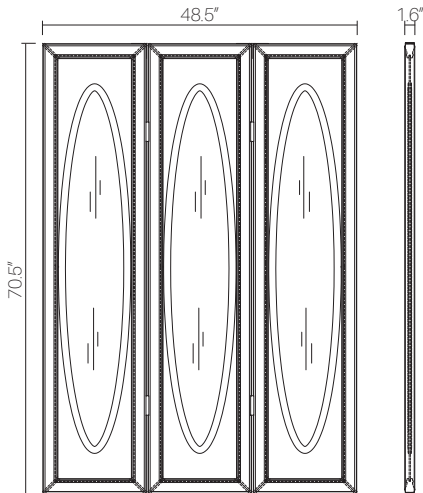

H-09 49" MIRRORED ROOM DIVIDER

Wash White Ash

H09-WW

For custom color options view our finish selections on pg. 73