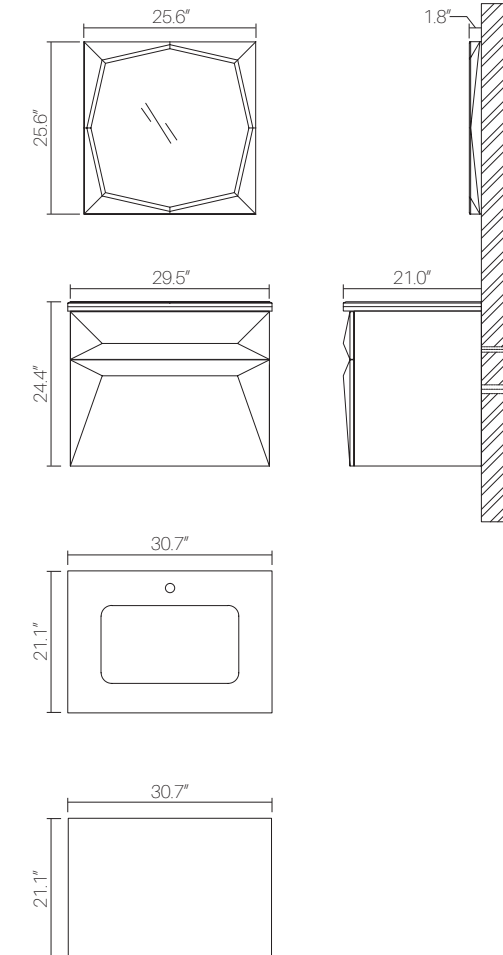

C-05 MIRROR

Gloss White	C05MR-GW