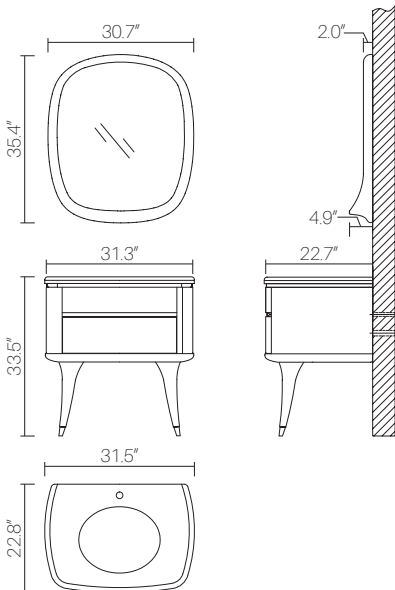

Y-13 32" SINGLE VANITY

100% Made of FSC certified select ash wood

Coated with an eco-friendly multi-layered varnish low in VOCs for advanced protection against water, stain and mildew

Mirror frame carved to include built-in ledge

Full extension push-to-open drawer using Hettich hardware and top decorative drawer. Fully finished interiors to match exterior

1^{1/2}" Double edge marble countertop pre-drilled for single hole faucet installation. Faucet not included

Large oval undermount ceramic sink with overflow

Polished stainless steel details

Wall mount installation

Y-13 32" SINGLE VANITY

Wash White Ash	Absolute White Marble	Y13VT-WW-AWM
Light Grey Ash	Absolute White Marble	Y13VT-LGA-AWM

Y-13 MIRROR

Wash White Ash	Y13MR-WW
Light Grey Ash	Y13MR-LGA

For custom color options view our finish selections on pg. 73