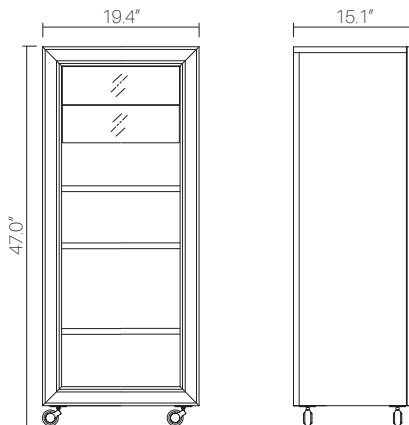

Beveled mirrored panels on drawers
 Fully finished interiors to match exterior
 Castor legs for easy mobility
 Freestanding storage unit

H-08 19" SIDE CABINET

Wash White Ash w/ Mirrored Drawers

H08-WW

H-09 49" MIRRORED ROOM DIVIDER