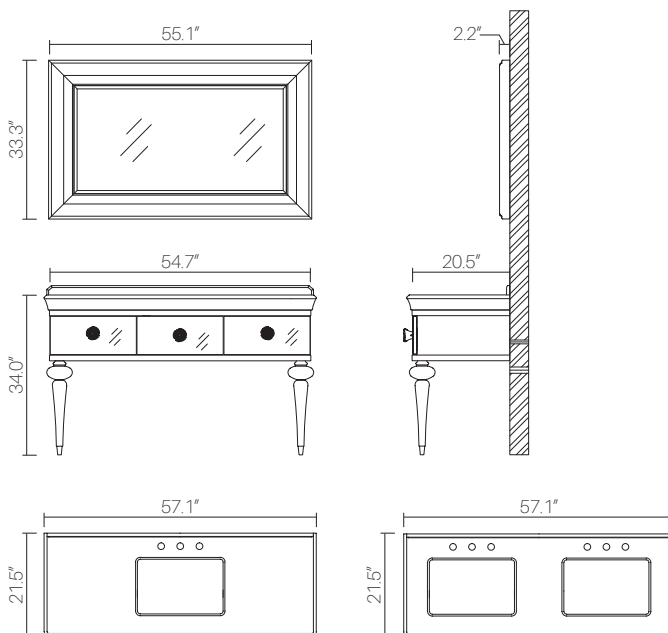

H-03 57" SINGLE OR DOUBLE VANITY

100% Made of FSC certified select ash wood

Coated with an eco-friendly multi-layered varnish low in VOCs for advanced protection against water, stain and mildew

DOUBLE VANITY: Full middle drawer and 2 inner u-shaped (L and R side) drawers to accommodate plumbing and maximize space

SINGLE VANITY: 2 Full side drawers and fixed decorative middle drawer

Fully finished interiors to match exterior

Beveled mirror panel on drawers

3" Double edge marble countertop with backsplash attached pre-drilled for 8" widespread faucet(s). Faucets not included

Large rectangular undermount ceramic sink(s) with overflow

Rose Glass knobs - Custom handle options available upon request

Polished stainless steel details

Wall mount Installation

H-03 57" DOUBLE VANITY

Wash White Ash   Absolute White Marble   **H03VT-WW-AWM**
w/ Mirrored Drawers

H-03S 57" SINGLE VANITY

Wash White Ash   Absolute White Marble   **H03SVT-WW-AWM**
w/ Mirrored Drawers

H-03 MIRROR

Wash White Ash   **H03MR-WW**

For custom color options view our finish selections on pg. 73