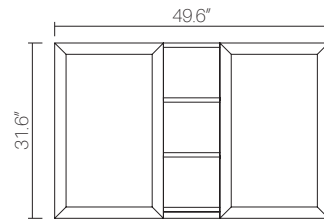

SW-03 51" DOUBLE VANITY

Matte White	Carrara White Marble	SW03VT-SW-CWM
Matte White	Nero Marquina Marble	SW03VT-SW-NMM
Charcoal Grey	Carrara White Marble	SW03VT-CG-CWM
Charcoal Grey	Nero Marquina Marble	SW03VT-CG-NMM

SW-03 MIRRORING MEDICINE CABINET

Matte White	SW03MR-SW
Charcoal Grey	SW03MR-CG