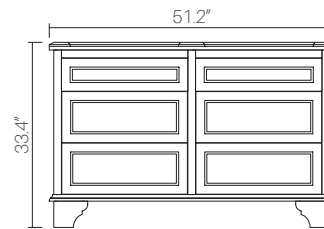

SW-03 51" DOUBLE VANITY

Matte White	Carrara White Marble	SW03VT-SW-CWM
Matte White	Nero Marquina Marble	SW03VT-SW-NMM
Charcoal Grey	Carrara White Marble	SW03VT-CG-CWM
Charcoal Grey	Nero Marquina Marble	SW03VT-CG-NMM

SW-03 MIRRORING MEDICINE CABINET

Matte White	SW03MR-SW
Charcoal Grey	SW03MR-CG