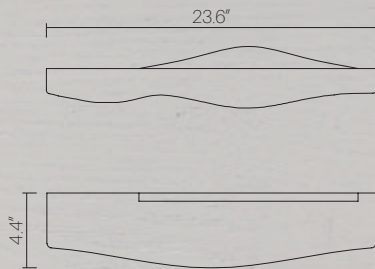

Y-09 FLOATING WALL SHELF

Wash White Ash

Y09-WW