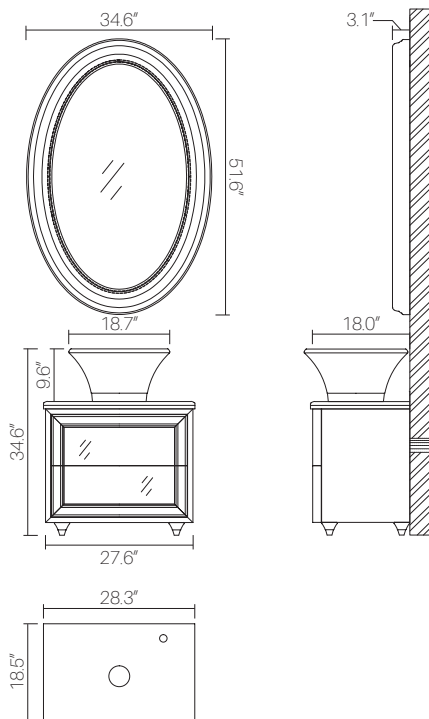

H-02 28" VESSEL SINK VANITY

- 100% Made of FSC certified select ash wood
- Coated with an eco-friendly multi-layered varnish low in VOCs for advanced protection against water, stain and mildew
- Full extension push-to-open drawer using Hettich hardware and decorative top drawer. Fully finished interiors to match exterior
- Beveled mirror panel on drawers
- 1^{1/2}" Double edge marble countertop pre-drilled for single hole faucet installation. Faucet not included
- Vessel sink carved from a single piece of absolute white marble
- Polished stainless steel details
- Floor standing installation

H-02 28" VESSEL SINK VANITY

Wash White Ash w/ Mirrored Drawers	Absolute White Marble w/ Vessel Sink	H02VT-WW-AWM
Wenge Ash w/ Mirrored Drawers	Absolute White Marble w/ Vessel Sink	H02VT-WG-AWM

H-02 MIRROR

Wash White Ash	H02MR-WW
Wenge Ash	H02MR-WG

For custom color options view our finish selections on pg. 73