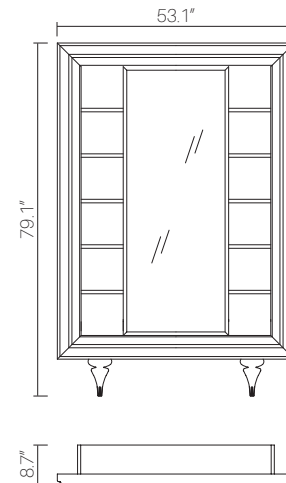

H-06 53" MIRRORED WALL CABINET

Wash White Ash

H06-WW

H-11 53" MIRRORED WALL CABINET

100% Made of FSC certified select ash wood
Coated with an eco-friendly multi-layered varnish low in VOCs for advanced protection against water, stain and mildew
Stationary beveled mirror with 5 shelf compartments
Polished stainless steel details
Wall mount Installation