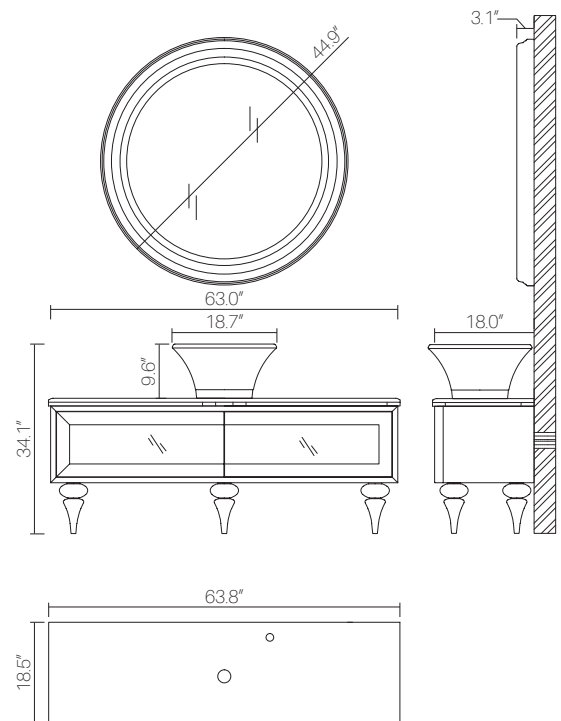

H-01 MIRROR

Wash White Ash	H01MR-WW
Cherry Piano Ash	H01MR-CP

For custom color options view our finish selections on pg. 73