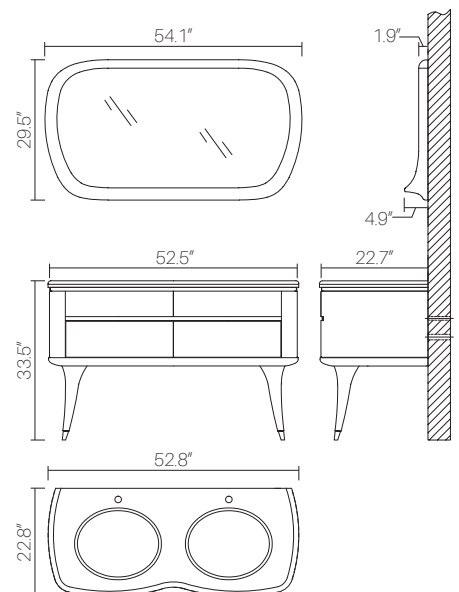

Y-14
53" DOUBLE VANITY

100% Made of FSC certified select ash wood

Coated with an eco-friendly multi-layered varnish low in VOCs for advanced protection against water, stain and mildew

Mirror frame carved to include built-in ledge

2 Full extension push-to-open drawers using Hettich hardware and 2 top decorative drawers. Fully finished interiors to match exterior

1 1/2" Double edge marble countertop pre-drilled for two single hole faucet installations. Faucets not included

2 Large oval undermount ceramic sinks with overflow

Polished stainless steel details

Wall mount installation

Y-14 53" DOUBLE VANITY

Wash White Ash
Light Grey Ash

Absolute White Marble
Absolute White Marble

Y14VT-WW-AWM
Y14VT-LGA-AWM

Y-14 MIRROR

Wash White Ash
Light Grey Ash

Y14MR-WW
Y14MR-LGA

For custom color options view our finish selections on pg. 73