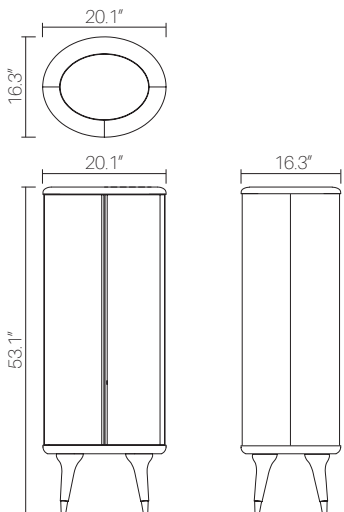

Y-06 FREESTANDING SIDE CABINET

Wash White Ash **Y06-WW**
For custom color options view our finish selections on pg. 73