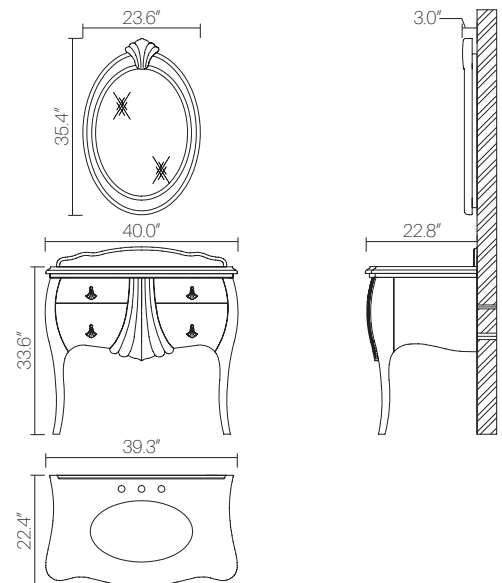

XZ-31 40" SINGLE VANITY

Pearl Grey Oak
Pearl Grey Oak

Galala Beige Quartz
Nero Marquina Marble

XZ31VT-PG-GBQ
XZ31VT-PG-NMM

NS-33 MIRROR

Pearl Grey Oak w/ Silver Tracing

XZ31MR-PG