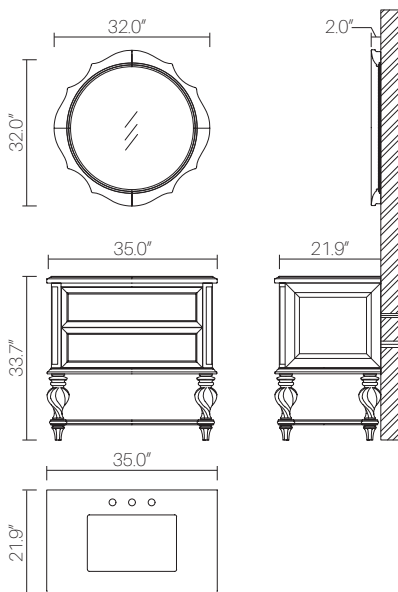

US-43 35" SINGLE VANITY

100% Made of FSC certified select ash wood

Coated with an eco-friendly multi-layered varnish low in VOCs for advanced protection against water, stain and mildew

US-43: 2 Panel drawer front, full extension push-to-open drawer using Hettich hardware and top decorative drawer

US-43A: Single panel drawer front, large full extension push-to-open drawer with additional interior drawer

Fully finished interiors to match exterior

1^{1/2}" Double edge marble countertop pre-drilled for 8" widespread faucet installation. Faucet not included

1 Large rectangular undermount ceramic sink with overflow

Floor standing Installation

US-43 35" SINGLE VANITY w/ 2 PANEL DRAWER FRONT

White Ash	Absolute White Marble	US43VT-WA-AWM
White Ash	Nero Marquina Marble	US43VT-WA-NMM
Teak Ash	Absolute White Marble	US43VT-TA-AWM
Teak Ash	Nero Marquina Marble	US43VT-TA-NMM

US-43A 35" SINGLE VANITY w/ 1 PANEL DRAWER FRONT

White Ash	Absolute White Marble	US43AVT-WA-AWM
White Ash	Nero Marquina Marble	US43AVT-WA-NMM
Teak Ash	Absolute White Marble	US43AVT-TA-AWM
Teak Ash	Nero Marquina Marble	US43AVT-TA-NMM

US-43 MIRROR

White Ash	US43MR-WA
Teak Ash	US43MR-TA