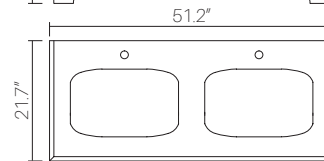

SW-03 51" DOUBLE VANITY

Matte White	Carrara White Marble	SW03VT-SW-CWM
Matte White	Nero Marquina Marble	SW03VT-SW-NMM
Charcoal Grey	Carrara White Marble	SW03VT-CG-CWM
Charcoal Grey	Nero Marquina Marble	SW03VT-CG-NMM

SW-03 MIRRORING MEDICINE CABINET

Matte White	SW03MR-SW
Charcoal Grey	SW03MR-CG