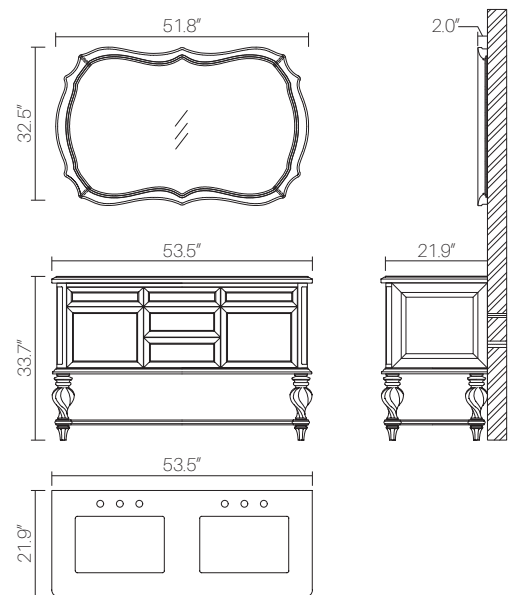

US-46 54" DOUBLE VANITY

White Ash

Absolute White Marble

US46VT-WA-AWM

White Ash

Nero Marquina Marble

US46VT-WA-NMM

Teak Ash

Absolute White Marble

US46VT-TA-AWM

Teak Ash

Nero Marquina Marble

US46VT-TA-NMM

US-46 MIRROR

White Ash

US46MR-WA

Teak Ash

US46MR-TA