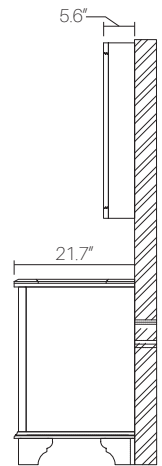

SW-03 51" DOUBLE VANITY

Matte White	Carrara White Marble	SW03VT-SW-CWM
Matte White	Nero Marquina Marble	SW03VT-SW-NMM
Charcoal Grey	Carrara White Marble	SW03VT-CG-CWM
Charcoal Grey	Nero Marquina Marble	SW03VT-CG-NMM

SW-03 MIRRORING MEDICINE CABINET

Matte White	SW03MR-SW
Charcoal Grey	SW03MR-CG