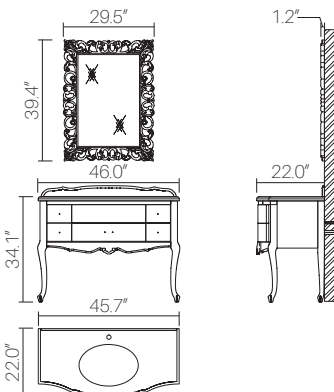

NS-15 MIRROR

Gloss Black
Gloss White

NS15MR-GB
NS15MR-GW