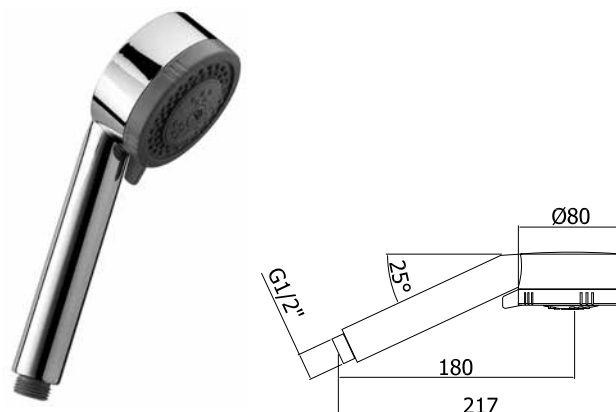

© **ZDOC 105CR GIADA**

Doccia Giada (monogetto) in ABS Ø105 mm
Giada (single-spray) ABS hand-shower Ø105 mm

© **ZDOC 076CR PRESTIGE**

Doccia Prestige (4 getti) in ABS Ø120 mm
Prestige (4-spray functions) ABS hand-shower Ø120 mm

© **ZDOC 085CR LANCE**

Doccia Lance (monogetto) in ABS Ø105 mm
Lance (single-spray) ABS hand-shower Ø105 mm

© **ZDOC 075CR PRINCE**

Doccia Prince (4 getti) in ABS Ø105 mm
Prince (4-spray functions) ABS hand-shower Ø105 mm

◎ **ZDOC 074CR ROYAL**

Doccia Royal (4 getti) in ABS Ø90 mm
 Royal (4-spray functions) ABS hand-shower Ø90 mm

◎ **ZDOC 045CR ISCHIA**

Doccia Ischia (3 getti) in ABS Ø100
 Ischia (3-spray functions) ABS hand-shower Ø100

◎ **ZDOC 077CR QUEEN**

Doccia Queen (4 getti) in ABS Ø90 mm
 Queen (4-spray functions) ABS hand-shower Ø90 mm

◎ **ZDOC 070CR MAJORCA**

Doccia Majorca (3 getti) in ABS Ø80 mm
 Majorca (3-spray functions) ABS hand-shower Ø80 mm