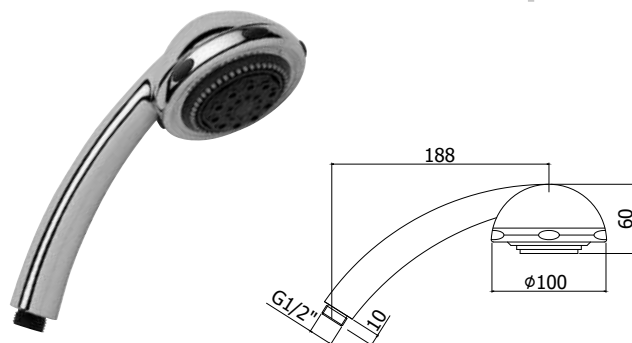

© **ZDOC 085CR LANCE**

Doccia Lance (monogetto) in ABS Ø105 mm
Lance (single-spray) ABS hand-shower Ø105 mm

© **ZDOC 075CR PRINCE**

Doccia Prince (4 getti) in ABS Ø105 mm
Prince (4-spray functions) ABS hand-shower Ø105 mm

◎ **ZDOC 074CR ROYAL**

Doccia Royal (4 getti) in ABS Ø90 mm
 Royal (4-spray functions) ABS hand-shower Ø90 mm

◎ **ZDOC 045CR ISCHIA**

Doccia Ischia (3 getti) in ABS Ø100
 Ischia (3-spray functions) ABS hand-shower Ø100