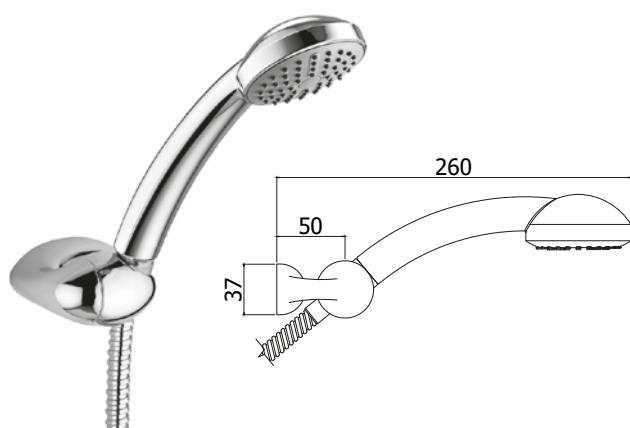

© **ZDUP 087CR TRIESTE BIS LUX**

Set doccia Trieste bis lux
Trieste bis lux shower set