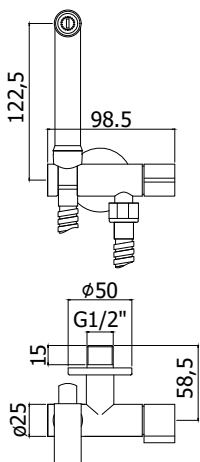

© **ZDUP 110CR TWEET ROUND MIX**

Set bidet incasso con **miscelatore**
Concealed bidet set with **mixer**