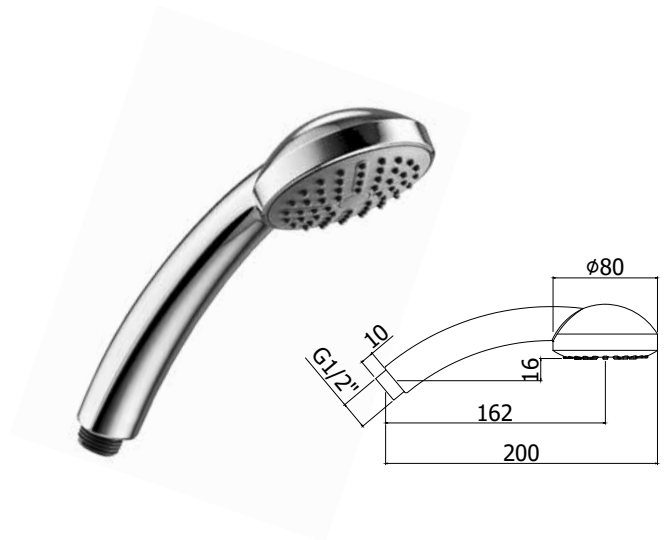

© **ZDOC 081CR TRIESTE BIS**

Doccia Trieste bis (monogetto) in ABS
Trieste bis (single-spray) ABS hand-shower