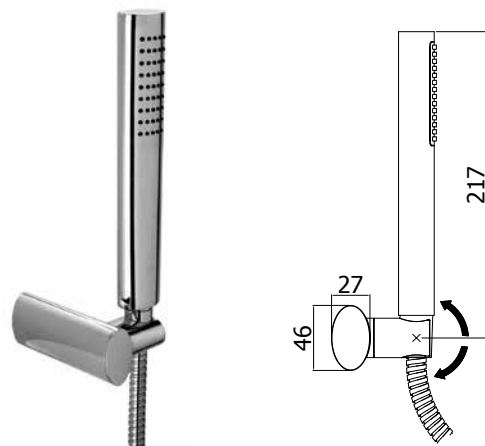

Set doccia incasso tondo con presa acqua incorporata
Round concealed shower set with build-in water inlet

◎ **ZDUP 095CR QUADRO**

Set doccia incasso quadro con presa acqua incorporata
Square concealed shower set with build-in water inlet

◎ **ZDUP 036CR BIRILLO**

Set doccia Birillo
Birillo shower set

◎ **ZDUP 078CR ELYS**

Set doccia Elys
Elys shower set

◎ **ZDUP 058CR LEVEL**

Set doccia Level
Level shower set

◎ **ZDUP 074CR BERRY**

Set doccia Berry
Berry shower set