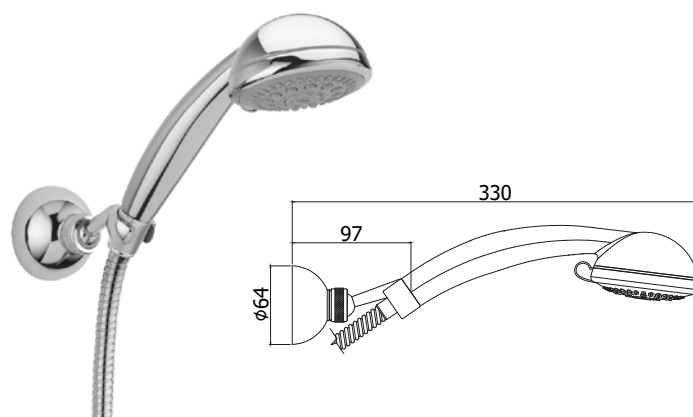

Set doccia incasso tondo con presa acqua incorporata
Round concealed shower set with build-in water inlet

◎ **ZDUP 095CR QUADRO**

Set doccia incasso quadro con presa acqua incorporata
Square concealed shower set with build-in water inlet

© **ZDUP 054CR STICK**

Set doccia Stick
Stick shower set

© **ZDUP 082CR TRIESTE BIS**

Set doccia Trieste bis
Trieste bis shower set

© **ZDUP 087CR TRIESTE BIS LUX**

Set doccia Trieste bis lux
Trieste bis lux shower set

© **ZDUP 088CR ROYAL**

Set doccia Royal
Royal shower set

© **ZDUP 011CR IRIS**

Set doccia Iris
Iris shower set

© **ZDUP 035CR BELINDA**

Set doccia Belinda
Belinda shower set

© **ZDUP 109CR TWEET ROUND**

Set bidet incasso con rubinetto **solo acqua fredda**
Concealed bidet set with tap for **cold water only**

© **ZDUP 110CR TWEET ROUND MIX**

Set bidet incasso con **miscelatore**
Concealed bidet set with **mixer**

© **ZDUP 111CR TWEET SQUARE**

Set bidet incasso con rubinetto **solo acqua fredda**
Concealed bidet set with tap for **cold water only**