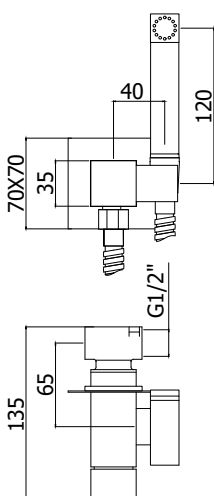

© **ZDUP 109CR TWEET ROUND**

Set bidet incasso con rubinetto **solo acqua fredda**
Concealed bidet set with tap for **cold water only**

© **ZDUP 110CR TWEET ROUND MIX**

Set bidet incasso con **miscelatore**
Concealed bidet set with **mixer**

© **ZDUP 111CR TWEET SQUARE**

Set bidet incasso con rubinetto **solo acqua fredda**
Concealed bidet set with tap for **cold water only**

© **ZDUP 110CR TWEET SQUARE MIX**

Set bidet incasso con **miscelatore**
Concealed bidet set with **mixer**