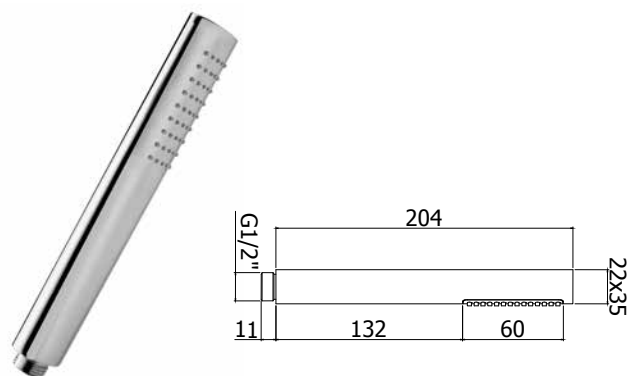

◎ **ZDOC 078CR BERRY**

Doccia Berry (monogetto) in metallo
Berry (single-spray) metal hand-shower