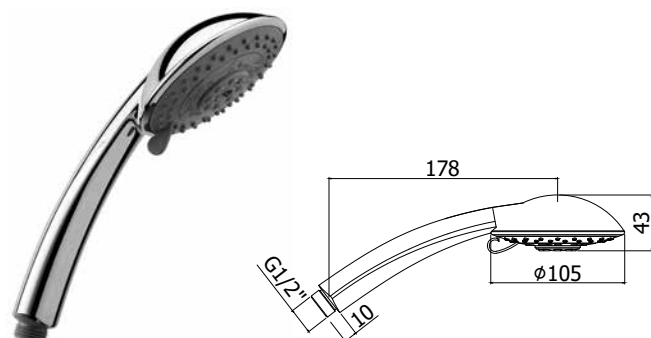

© **ZDOC 075CR PRINCE**

Doccia Prince (4 getti) in ABS Ø105 mm
Prince (4-spray functions) ABS hand-shower Ø105 mm