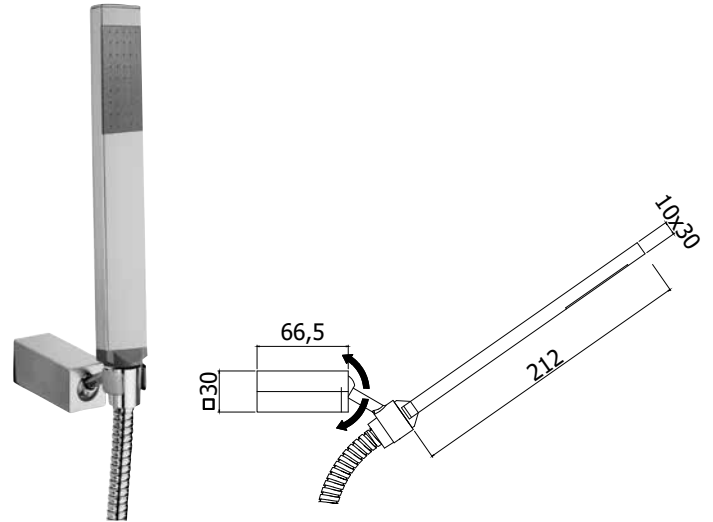

◎ **ZDUP 078CR ELYS**

Set doccia Elys
Elys shower set