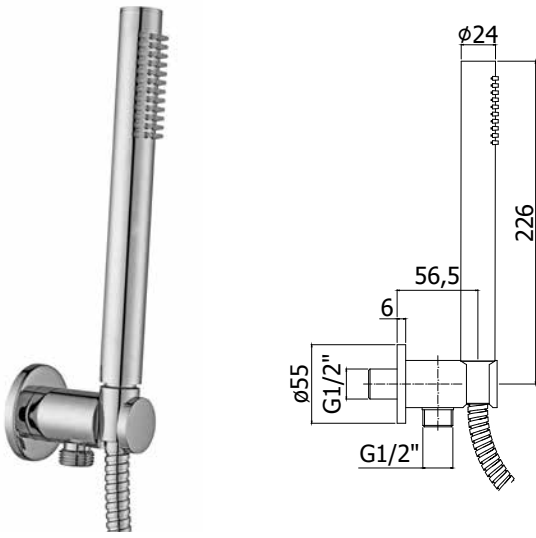

◎ **ZDUP 094CR TONDO**

Set doccia incasso tondo con presa acqua incorporata
Round concealed shower set with build-in water inlet