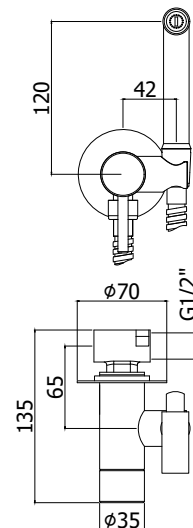

© **ZDUP 111CR TWEET SQUARE**

Set bidet incasso con rubinetto **solo acqua fredda**
Concealed bidet set with tap for **cold water only**