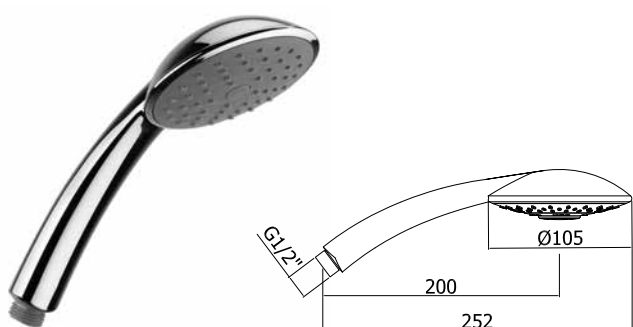

© ZDUP 058CR

docce

hand showers

© **ZDOC 106CR ODEON**

Doccia Odeon (monogetto) in ABS Ø170 mm
Odeon (single-spray) ABS hand-shower Ø170 mm

© **ZDOC 104CR BRIO**

Brio (4 getti) in ABS Ø105 mm
Brio (4-spray functions) ABS hand-shower Ø105 mm

© **ZDOC 105CR GIADA**

Doccia Giada (monogetto) in ABS Ø105 mm
Giada (single-spray) ABS hand-shower Ø105 mm

© **ZDOC 076CR PRESTIGE**

Doccia Prestige (4 getti) in ABS Ø120 mm
Prestige (4-spray functions) ABS hand-shower Ø120 mm

◎ **ZDOC 074CR ROYAL**

Doccia Royal (4 getti) in ABS Ø90 mm
 Royal (4-spray functions) ABS hand-shower Ø90 mm

◎ **ZDOC 045CR ISCHIA**

Doccia Ischia (3 getti) in ABS Ø100
 Ischia (3-spray functions) ABS hand-shower Ø100