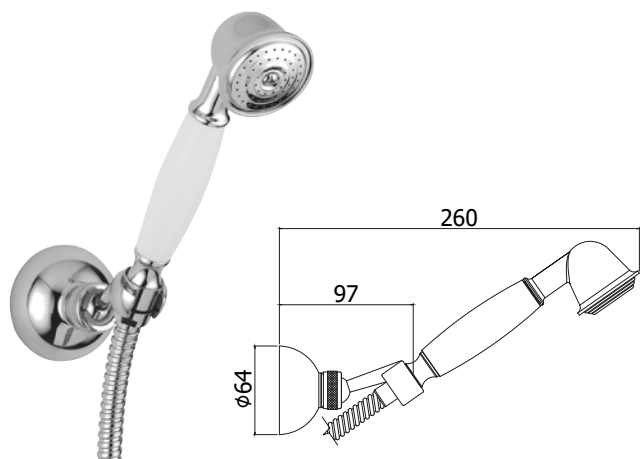

Set doccia incasso tondo con presa acqua incorporata
Round concealed shower set with build-in water inlet

◎ **ZDUP 095CR QUADRO**

Set doccia incasso quadro con presa acqua incorporata
Square concealed shower set with build-in water inlet

© **ZDUP 054CR STICK**

Set doccia Stick
Stick shower set

© **ZDUP 082CR TRIESTE BIS**

Set doccia Trieste bis
Trieste bis shower set

© **ZDUP 087CR TRIESTE BIS LUX**

Set doccia Trieste bis lux
Trieste bis lux shower set

© **ZDUP 088CR ROYAL**

Set doccia Royal
Royal shower set

© **ZDUP 011CR IRIS**

Set doccia Iris
Iris shower set

© **ZDUP 035CR BELINDA**

Set doccia Belinda
Belinda shower set

© **ZDUP 109CR TWEET ROUND**

Set bidet incasso con rubinetto **solo acqua fredda**
Concealed bidet set with tap for **cold water only**

© **ZDUP 110CR TWEET ROUND MIX**

Set bidet incasso con **miscelatore**
Concealed bidet set with **mixer**

© **ZDUP 111CR TWEET SQUARE**

Set bidet incasso con rubinetto **solo acqua fredda**
Concealed bidet set with tap for **cold water only**