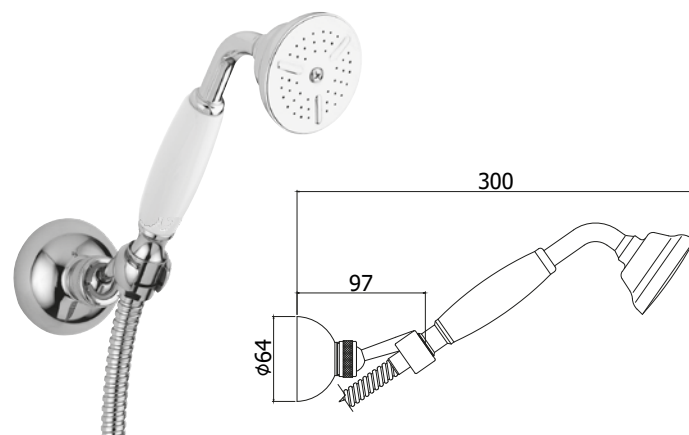

Set doccia incasso tondo con presa acqua incorporata
Round concealed shower set with build-in water inlet

◎ **ZDUP 095CR QUADRO**

Set doccia incasso quadro con presa acqua incorporata
Square concealed shower set with build-in water inlet

© **ZDUP 054CR STICK**

Set doccia Stick
Stick shower set

© **ZDUP 082CR TRIESTE BIS**

Set doccia Trieste bis
Trieste bis shower set

© **ZDUP 087CR TRIESTE BIS LUX**

Set doccia Trieste bis lux
Trieste bis lux shower set

© **ZDUP 088CR ROYAL**

Set doccia Royal
Royal shower set

© **ZDUP 011CR IRIS**

Set doccia Iris
Iris shower set

© **ZDUP 035CR BELINDA**

Set doccia Belinda
Belinda shower set

© **ZDUP 109CR TWEET ROUND**

Set bidet incasso con rubinetto **solo acqua fredda**
Concealed bidet set with tap for **cold water only**

© **ZDUP 110CR TWEET ROUND MIX**

Set bidet incasso con **miscelatore**
Concealed bidet set with **mixer**

© **ZDUP 111CR TWEET SQUARE**

Set bidet incasso con rubinetto **solo acqua fredda**
Concealed bidet set with tap for **cold water only**