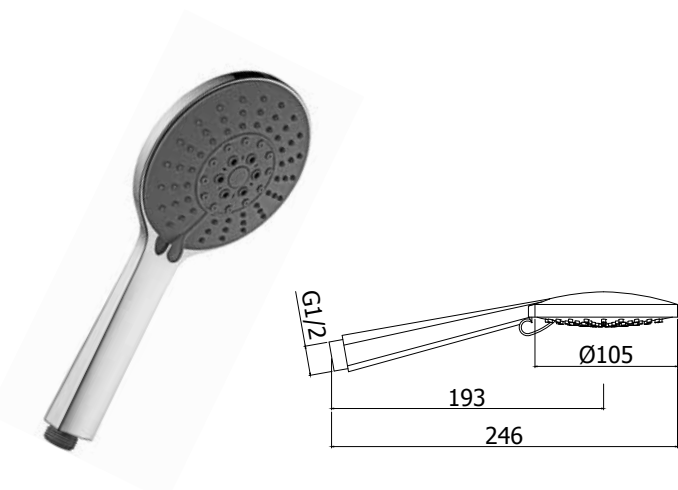

© ZDUP 058CR

docce

hand showers

© **ZDOC 106CR ODEON**

Doccia Odeon (monogetto) in ABS Ø170 mm
Odeon (single-spray) ABS hand-shower Ø170 mm

© **ZDOC 104CR BRIO**

Brio (4 getti) in ABS Ø105 mm
Brio (4-spray functions) ABS hand-shower Ø105 mm

© **ZDOC 105CR GIADA**

Doccia Giada (monogetto) in ABS Ø105 mm
Giada (single-spray) ABS hand-shower Ø105 mm

© **ZDOC 076CR PRESTIGE**

Doccia Prestige (4 getti) in ABS Ø120 mm
Prestige (4-spray functions) ABS hand-shower Ø120 mm