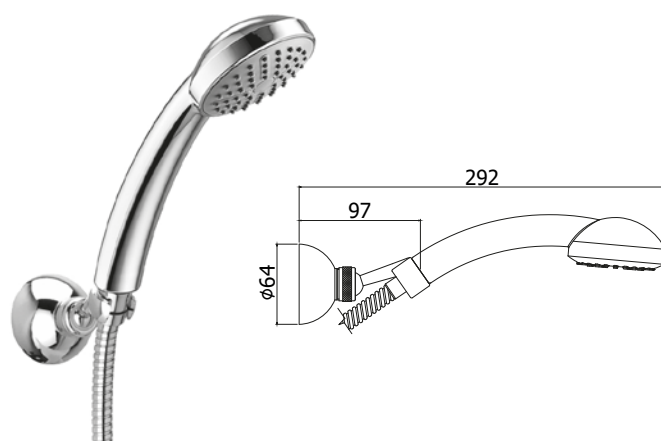

© **ZDUP 082CR TRIESTE BIS**

Set doccia Trieste bis
Trieste bis shower set