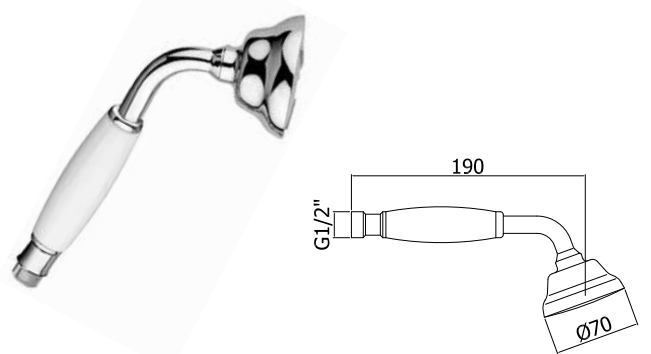

© **ZDOC 030CR RETRÒ BELINDA**

Doccia Retrò Belinda (monogetto) in metallo
Retrò Belinda (single-spray) metal hand-shower