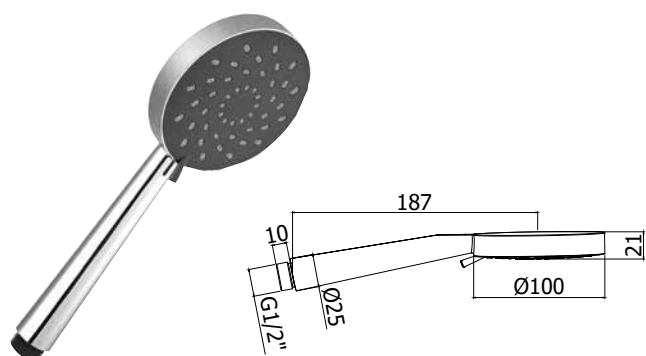

◎ **ZDOC 074CR ROYAL**

Doccia Royal (4 getti) in ABS Ø90 mm
 Royal (4-spray functions) ABS hand-shower Ø90 mm

◎ **ZDOC 045CR ISCHIA**

Doccia Ischia (3 getti) in ABS Ø100
 Ischia (3-spray functions) ABS hand-shower Ø100

◎ **ZDOC 077CR QUEEN**

Doccia Queen (4 getti) in ABS Ø90 mm
 Queen (4-spray functions) ABS hand-shower Ø90 mm

◎ **ZDOC 070CR MAJORCA**

Doccia Majorca (3 getti) in ABS Ø80 mm
 Majorca (3-spray functions) ABS hand-shower Ø80 mm