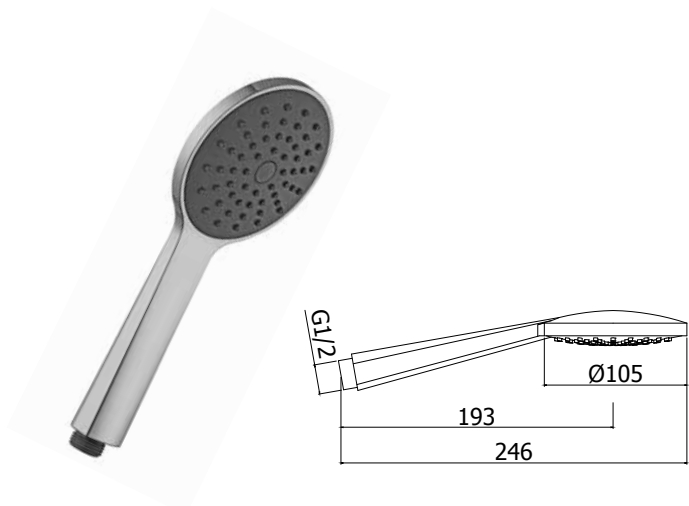

© ZDUP 058CR

docce

hand showers

© **ZDOC 106CR ODEON**

Doccia Odeon (monogetto) in ABS Ø170 mm
Odeon (single-spray) ABS hand-shower Ø170 mm

© **ZDOC 104CR BRIO**

Brio (4 getti) in ABS Ø105 mm
Brio (4-spray functions) ABS hand-shower Ø105 mm

© **ZDOC 105CR GIADA**

Doccia Giada (monogetto) in ABS Ø105 mm
Giada (single-spray) ABS hand-shower Ø105 mm

© **ZDOC 076CR PRESTIGE**

Doccia Prestige (4 getti) in ABS Ø120 mm
Prestige (4-spray functions) ABS hand-shower Ø120 mm

© **ZDOC 085CR LANCE**

Doccia Lance (monogetto) in ABS Ø105 mm
Lance (single-spray) ABS hand-shower Ø105 mm

© **ZDOC 075CR PRINCE**

Doccia Prince (4 getti) in ABS Ø105 mm
Prince (4-spray functions) ABS hand-shower Ø105 mm