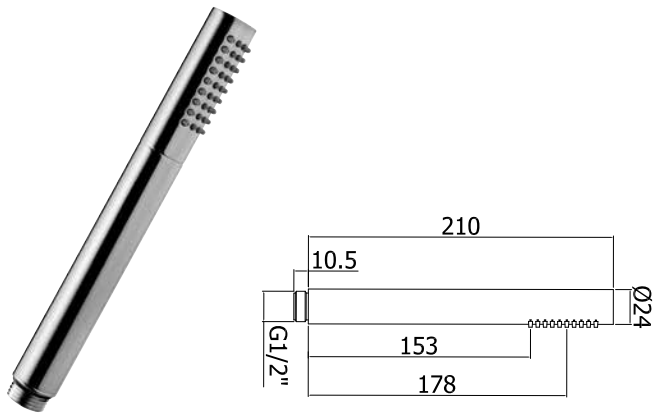

© **ZDOC 067CR MASTER**

Doccia Master (monogetto) in metallo
Master (single-spray) metal hand-shower