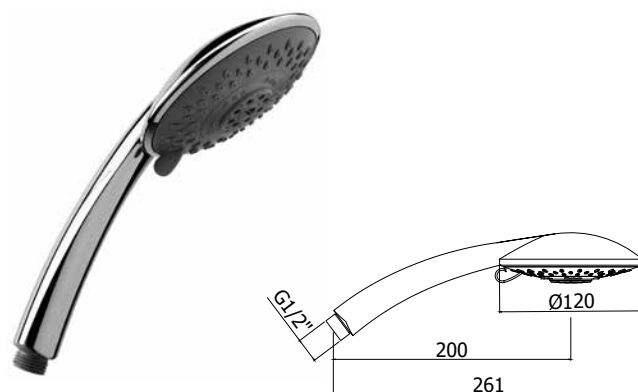

© ZDUP 058CR

docce

hand showers

© **ZDOC 106CR ODEON**

Doccia Odeon (monogetto) in ABS Ø170 mm
Odeon (single-spray) ABS hand-shower Ø170 mm

© **ZDOC 104CR BRIO**

Brio (4 getti) in ABS Ø105 mm
Brio (4-spray functions) ABS hand-shower Ø105 mm

© **ZDOC 105CR GIADA**

Doccia Giada (monogetto) in ABS Ø105 mm
Giada (single-spray) ABS hand-shower Ø105 mm

© **ZDOC 076CR PRESTIGE**

Doccia Prestige (4 getti) in ABS Ø120 mm
Prestige (4-spray functions) ABS hand-shower Ø120 mm