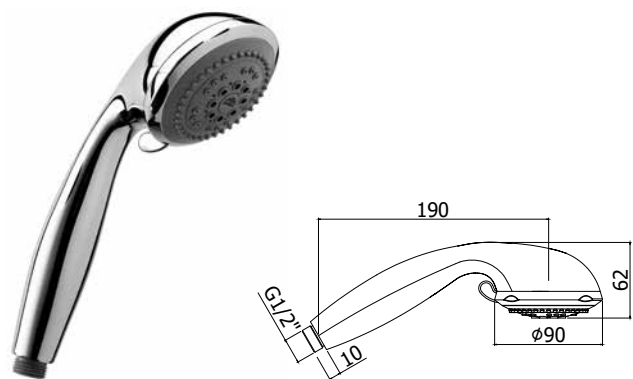

© ZDUP 058CR

docce

hand showers

© **ZDOC 106CR ODEON**

Doccia Odeon (monogetto) in ABS Ø170 mm
Odeon (single-spray) ABS hand-shower Ø170 mm

© **ZDOC 104CR BRIO**

Brio (4 getti) in ABS Ø105 mm
Brio (4-spray functions) ABS hand-shower Ø105 mm

© **ZDOC 085CR LANCE**

Doccia Lance (monogetto) in ABS Ø105 mm
Lance (single-spray) ABS hand-shower Ø105 mm

© **ZDOC 075CR PRINCE**

Doccia Prince (4 getti) in ABS Ø105 mm
Prince (4-spray functions) ABS hand-shower Ø105 mm

◎ **ZDOC 074CR ROYAL**

Doccia Royal (4 getti) in ABS Ø90 mm
 Royal (4-spray functions) ABS hand-shower Ø90 mm

◎ **ZDOC 045CR ISCHIA**

Doccia Ischia (3 getti) in ABS Ø100
 Ischia (3-spray functions) ABS hand-shower Ø100