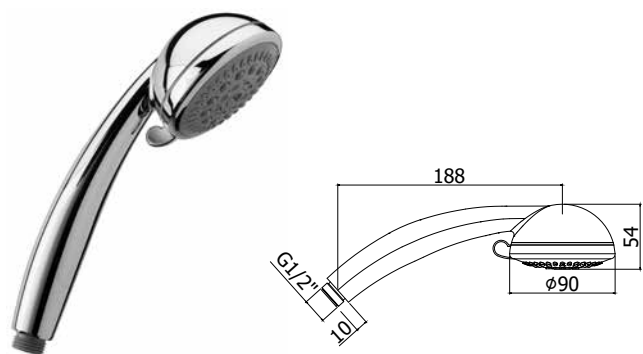

◎ **ZDOC 074CR ROYAL**

Doccia Royal (4 getti) in ABS Ø90 mm
Royal (4-spray functions) ABS hand-shower Ø90 mm