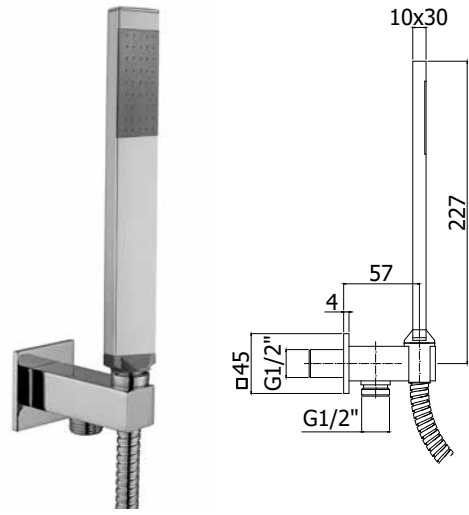

Set doccia incasso tondo con presa acqua incorporata
Round concealed shower set with build-in water inlet

◎ **ZDUP 095CR QUADRO**

Set doccia incasso quadro con presa acqua incorporata
Square concealed shower set with build-in water inlet