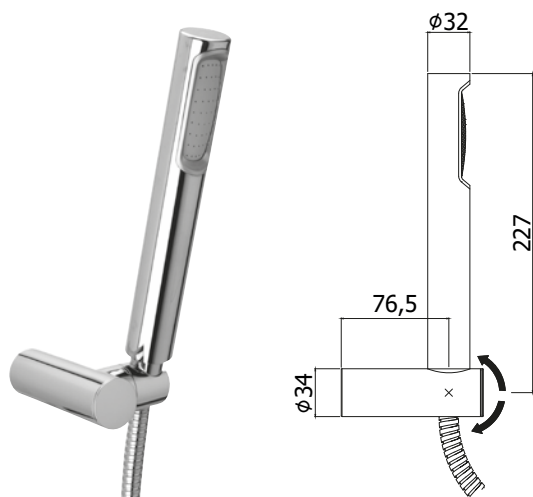

Set doccia incasso tondo con presa acqua incorporata
Round concealed shower set with build-in water inlet

◎ **ZDUP 095CR QUADRO**

Set doccia incasso quadro con presa acqua incorporata
Square concealed shower set with build-in water inlet

◎ **ZDUP 036CR BIRILLO**

Set doccia Birillo
Birillo shower set

◎ **ZDUP 078CR ELYS**

Set doccia Elys
Elys shower set

◎ **ZDUP 058CR LEVEL**

Set doccia Level
Level shower set

◎ **ZDUP 074CR BERRY**

Set doccia Berry
Berry shower set