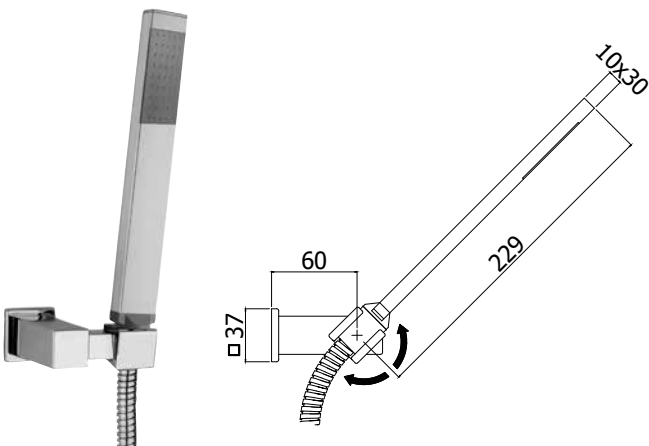

◎ **ZDUP 058CR LEVEL**

Set doccia Level
Level shower set