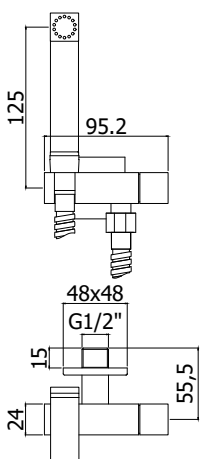

© **ZDUP 111CR**