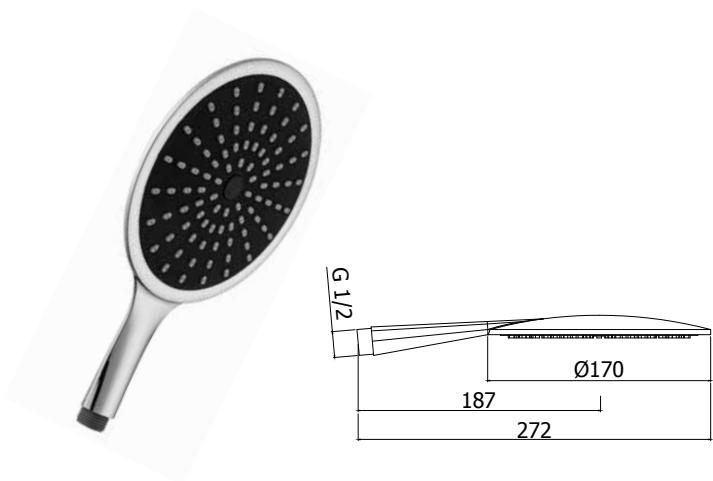

© ZDUP 058CR

docce

hand showers

© **ZDOC 106CR ODEON**

Doccia Odeon (monogetto) in ABS Ø170 mm
Odeon (single-spray) ABS hand-shower Ø170 mm

© **ZDOC 104CR BRIO**

Brio (4 getti) in ABS Ø105 mm
Brio (4-spray functions) ABS hand-shower Ø105 mm

© **ZDOC 105CR GIADA**

Doccia Giada (monogetto) in ABS Ø105 mm
Giada (single-spray) ABS hand-shower Ø105 mm

© **ZDOC 076CR PRESTIGE**

Doccia Prestige (4 getti) in ABS Ø120 mm
Prestige (4-spray functions) ABS hand-shower Ø120 mm