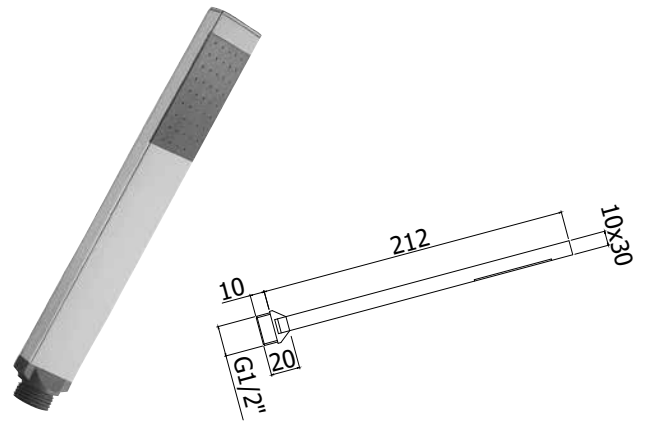

© **ZDOC 117CR PREMIUM**

Doccia Premium (monogetto) in metallo
Premium (single-spray) metal hand-shower