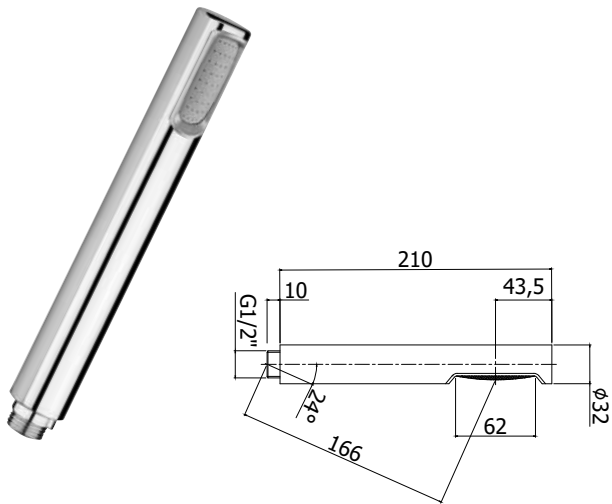

© **ZDOC 032CR BIRILLO**

Doccia Birillo (monogetto) in ABS
Birillo (single-spray) ABS hand-shower