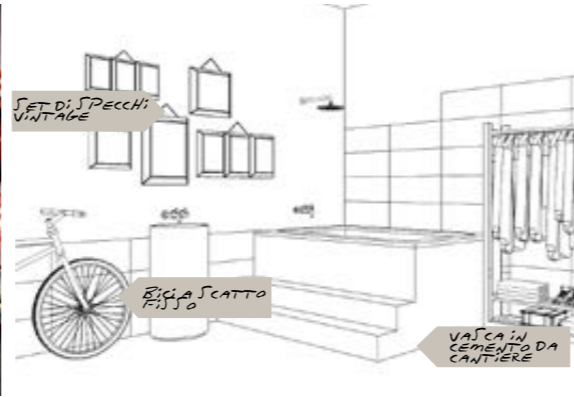

N.08

URBAN CIRCUS

WALL #
653E7R orange tangerine 25x60
653E7RC materia orangetangerine 25x60

FLOOR #
Statale9. 981S8R
grigio cemento wet 60x120