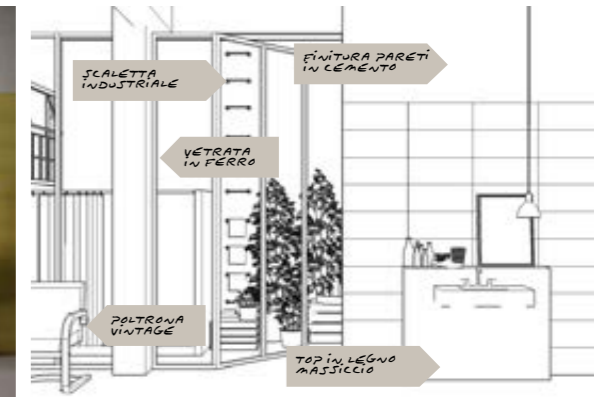

N.02 IN & OUT

WALL #
653E4R green lime 25x60
653E4RF fiore green lime 25x60

FLOOR #
Statale9. 981R0R
bianco calce work 60x120