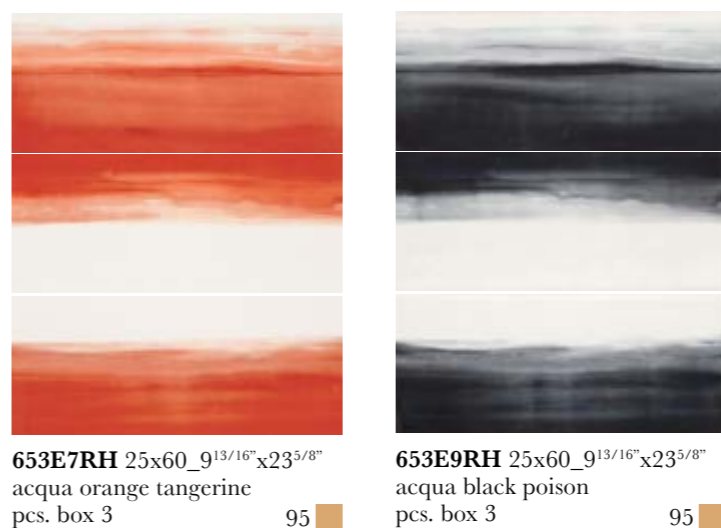

653E6RH 25x60_9^{13/16}"x23^{5/8}"
acqua coconut
pcs. box 3 95

653E3RH 25x60_9^{13/16}"x23^{5/8}"
acqua natural sugar
pcs. box 3 95

653E7RH 25x60_9^{13/16}"x23^{5/8}"
acqua orange tangerine
pcs. box 3 95

653E9RH 25x60_9^{13/16}"x23^{5/8}"
acqua black poison
pcs. box 3 95