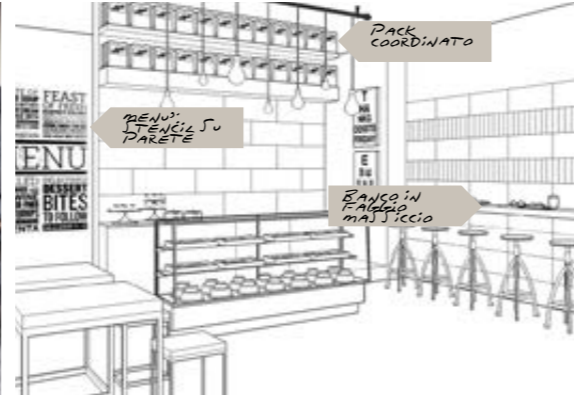

N.07

COFFEE BREAK

WALL #
653E3R natural sugar 25x60
653E9R black poison 25x60
V653E3 segmenti mix natural sugar 25x60

FLOOR #
Statale9. 530D9R fumo 15x120