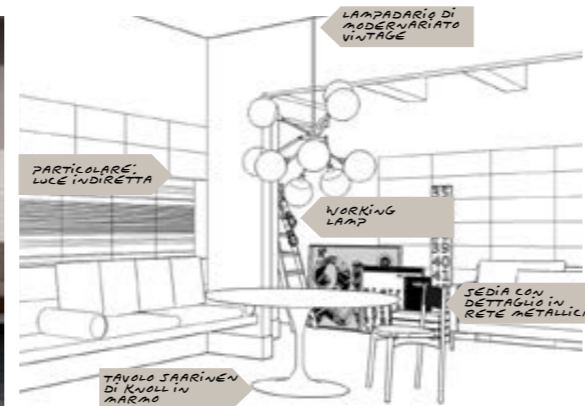

N. 13

LE DIALOGUE

STYLE SUGGESTIONS DOLCEAMARO

N.01 TIME MACHINE

WALL #
653E0R white line 25x60
653E6R coconut 25x60
653E6RCmateriacocoanut25x60

FLOOR #
Statale9 . 530D9R fumo 15x120

N.02 IN & OUT

WALL #
653E4R green lime 25x60
653E4RF fiore green lime 25x60