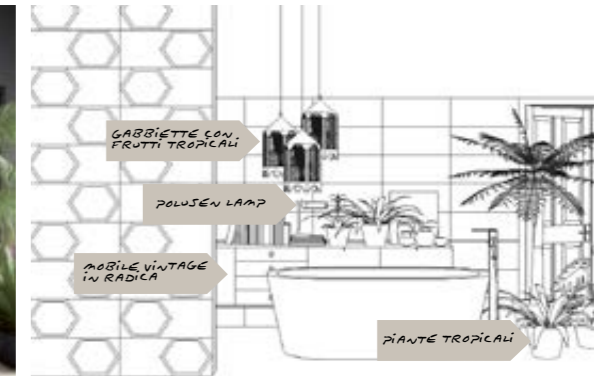

N.03 A SECRET GARDEN

WALL #
653E9R black poison 25x60
653E9RB poligoni black poison
25x60

FLOOR #
Statale9. 981R0R
bianco calce work 60x120