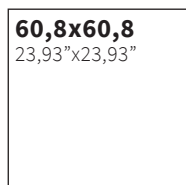

DORIA

NEW
2022

COMPACGLASS
GRES PORCELÁNICO ESMALTADO · GLAZED PORCELAIN TILES · GRÈS CÉRAMÉ ÉMAILLÉ

Formatos / Sizes / Formats

● Doria	Bianco	60x120	Rec.	M74	017.250.0150.10382	
● Doria	Bianco	60,8x60,8		M30	015.440.0150.10382	
● Doria	Bianco	60x60	Rec.	M39	017.840.0150.10382	