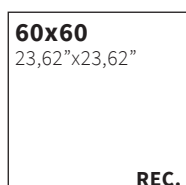

DORIA

NEW
2022

COMPACGLASS
GRES PORCELÁNICO ESMALTADO · GLAZED PORCELAIN TILES · GRÈS CÉRAMÉ ÉMAILLÉ

Formatos / Sizes / Formats

● Doria	Bianco	60x120	Rec.	M74	017.250.0150.10382	
● Doria	Bianco	60,8x60,8		M30	015.440.0150.10382	
● Doria	Bianco	60x60	Rec.	M39	017.840.0150.10382	