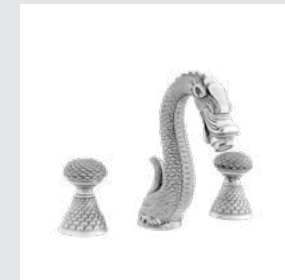

059277.000.01

059273.000.01

Dragon handle designs with Swarovski Crystals

Photo provided by Coleccion Alexandra

Dragon knob
design #1

Page 128

059401.A00.**
Three hole basin set

059405.A00.**
One hole basin mixer

Dragon handle
design #2

Page 129

059001.000.**
Three hole basin set

059022.000.**
Three hole bidet set

059016.000.**
Five hole bath set with hand shower

Dragon Accessories
without crystal

059072.000.**
Towel bar 600 mm