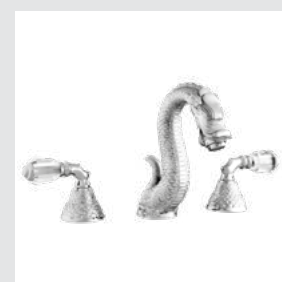

Dragon handle
Swarovski Crystals #2

059601.A00.**
Three hole basin set with Swarovski Crystals