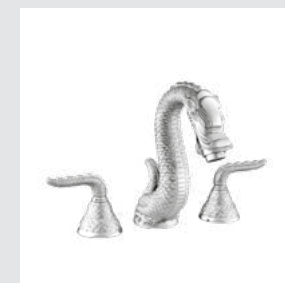

059277.000.01

059273.000.01

Dragon handle designs with Swarovski Crystals

Photo provided by Coleccion Alexandra

Dragon knob
design #1

Page 128

059401.A00.**
Three hole basin set

059405.A00.**
One hole basin mixer

059422.A00.**
Three hole bidet set

059425.A00.**
One hole bidet mixer

059416.A00.**
Five hole bath set with hand shower

059418.A00.**
Bath and shower mixer with hand shower

059419.A00.**
Shower mixer with hand shower

Dragon handle
design #2

Page 129

059001.000.**
Three hole basin set

059022.000.**
Three hole bidet set

059016.000.**
Five hole bath set with hand shower

Dragon Accessories
without crystal

059072.000.**
Towel bar 600 mm

059073.000.**
Towel ring

059075.000.**
Robe hook

059077.000.**
Toilet paper holder

059078.000.**
Soap holder

059080.000.**
Wall toothbrush holder

059086.000.**
Wall soap dispenser

059616.A00.**
Five hole bath set with hand shower and Swarovski Crystals