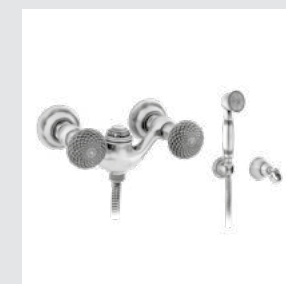

059277.000.01

059273.000.01

Dragon handle designs with Swarovski Crystals

Photo provided by Coleccion Alexandra

Dragon knob
design #1

Page 128

059401.A00.**
Three hole basin set

059405.A00.**
One hole basin mixer

059422.A00.**
Three hole bidet set

059425.A00.**
One hole bidet mixer

059416.A00.**
Five hole bath set with hand shower

059418.A00.**
Bath and shower mixer with hand shower

059419.A00.**
Shower mixer with hand shower

Dragon handle
design #2

Page 129

059001.000.**
Three hole basin set

059022.000.**
Three hole bidet set

059016.000.**
Five hole bath set with hand shower

Dragon Accessories
without crystal

059072.000.**
Towel bar 600 mm

059073.000.**
Towel ring

059075.000.**
Robe hook

059077.000.**
Toilet paper holder

059078.000.**
Soap holder

059080.000.**
Wall toothbrush holder

059086.000.**
Wall soap dispenser

059616.A00.**
Five hole bath set with hand shower and Swarovski Crystals