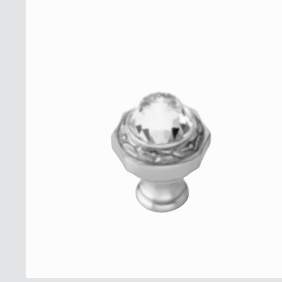

059073.000.**
Towel ring

059075.000.**
Robe hook

059077.000.**
Toilet paper holder

059078.000.**
Soap holder

059080.000.**
Wall toothbrush holder

059086.000.**
Wall soap dispenser

059616.A00.**
Five hole bath set with hand shower and Swarovski Crystals

059205.E00.**
One hole basin mixer with Swarovski Crystals

059275.000.**
Robe hook with Swarovski Crystals

059277.000.**
Toilet paper holder with Swarovski Crystals

059278.000.**
Soap holder with Swarovski Crystals

059280.000.**
Wall toothbrush holder with Swarovski Crystals

059222.E00.**
Three hole bidet set with Swarovski Crystals

059225.E00.**
One hole bidet mixer with Swarovski Crystals

059216.E00.**
Five hole bath set with hand shower and Swarovski Crystals

059218.E00.**
Bath and shower mixer with hand shower and Swarovski Crystals

059286.000.**
Wall soap dispenser with Swarovski Crystals

059284.000.**
Toilet brush holder with Swarovski Crystals

025746.000.**
Cabinet knob diameter 32mm with Swarovski Crystal