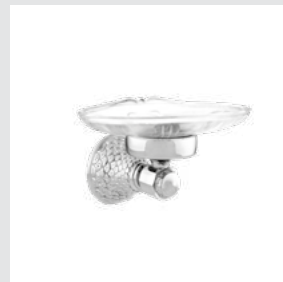

059277.000.01

059273.000.01

Dragon handle designs with Swarovski Crystals

Photo provided by Coleccion Alexandra

Dragon knob
design #1

Page 128

059401.A00.**
Three hole basin set

059405.A00.**
One hole basin mixer

Dragon handle
design #2

Page 129

059001.000.**
Three hole basin set

059022.000.**
Three hole bidet set

059016.000.**
Five hole bath set with hand shower

Dragon Accessories
without crystal

059072.000.**
Towel bar 600 mm

059073.000.**
Towel ring

059075.000.**
Robe hook

059077.000.**
Toilet paper holder

059078.000.**
Soap holder

059080.000.**
Wall toothbrush holder

059086.000.**
Wall soap dispenser

059616.A00.**
Five hole bath set with hand shower and Swarovski Crystals

059272.000.**
Towel bar 600 mm with Swarovski Crystals

059273.000.**
Towel ring with Swarovski Crystals

059084.000.**
Toilet brush holder

Dragon knob
Swarovski Crystals #1

Page 130

059201.E00.**
Three hole basin set with Swarovski Crystals