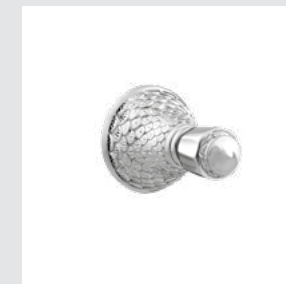

059277.000.01

059273.000.01

Dragon handle designs with Swarovski Crystals

Photo provided by Coleccion Alexandra

Dragon knob
design #1

Page 128

059401.A00.**
Three hole basin set

059405.A00.**
One hole basin mixer

059422.A00.**
Three hole bidet set

059425.A00.**
One hole bidet mixer

059416.A00.**
Five hole bath set with hand shower

059418.A00.**
Bath and shower mixer with hand shower

059419.A00.**
Shower mixer with hand shower

Dragon handle
design #2

Page 129

059001.000.**
Three hole basin set

059022.000.**
Three hole bidet set

059016.000.**
Five hole bath set with hand shower

Dragon Accessories
without crystal

059072.000.**
Towel bar 600 mm

059073.000.**
Towel ring

059075.000.**
Robe hook

059077.000.**
Toilet paper holder

059078.000.**
Soap holder

059080.000.**
Wall toothbrush holder

059086.000.**
Wall soap dispenser

059616.A00.**
Five hole bath set with hand shower and Swarovski Crystals