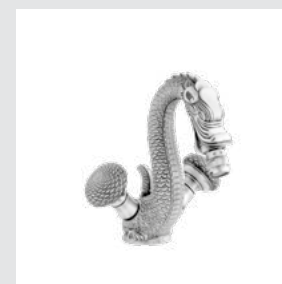

059425.A00.**
One hole bidet mixer