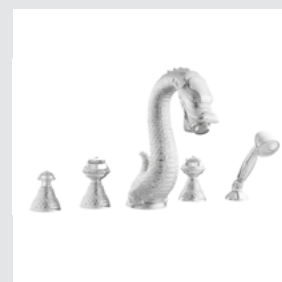

059216.E00.**
Five hole bath set with hand shower and Swarovski Crystals