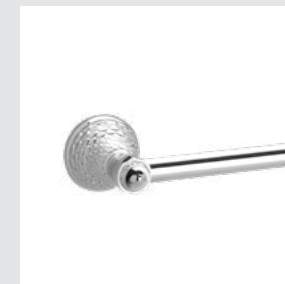

059277.000.01

059273.000.01

Dragon handle designs with Swarovski Crystals

Photo provided by Coleccion Alexandra

Dragon knob
design #1

Page 128

059401.A00.**
Three hole basin set

059405.A00.**
One hole basin mixer

059422.A00.**
Three hole bidet set

059425.A00.**
One hole bidet mixer

059416.A00.**
Five hole bath set with hand shower

059418.A00.**
Bath and shower mixer with hand shower

059419.A00.**
Shower mixer with hand shower

Dragon handle
design #2

Page 129

059001.000.**
Three hole basin set

059022.000.**
Three hole bidet set

059016.000.**
Five hole bath set with hand shower

Dragon Accessories
without crystal

059072.000.**
Towel bar 600 mm

059073.000.**
Towel ring

059075.000.**
Robe hook

059077.000.**
Toilet paper holder

059078.000.**
Soap holder

059080.000.**
Wall toothbrush holder

059086.000.**
Wall soap dispenser

059616.A00.**
Five hole bath set with hand shower and Swarovski Crystals