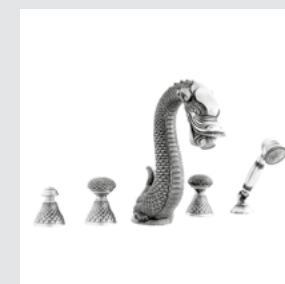

059416.A00.**
Five hole bath set with hand shower