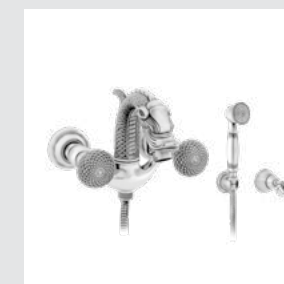

059277.000.01

059273.000.01

Dragon handle designs with Swarovski Crystals

Photo provided by Coleccion Alexandra

Dragon knob
design #1

Page 128

059401.A00.**
Three hole basin set

059405.A00.**
One hole basin mixer

059422.A00.**
Three hole bidet set

059425.A00.**
One hole bidet mixer

059416.A00.**
Five hole bath set with hand shower

059418.A00.**
Bath and shower mixer with hand shower

059419.A00.**
Shower mixer with hand shower

Dragon handle
design #2

Page 129

059001.000.**
Three hole basin set

059022.000.**
Three hole bidet set

059016.000.**
Five hole bath set with hand shower

Dragon Accessories
without crystal

059072.000.**
Towel bar 600 mm