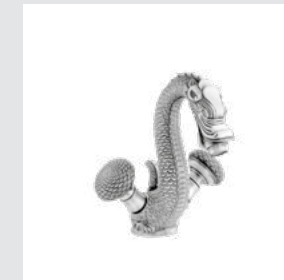

059277.000.01

059273.000.01

Dragon handle designs with Swarovski Crystals

Photo provided by Coleccion Alexandra

Dragon knob
design #1

Page 128

059401.A00.**
Three hole basin set

059405.A00.**
One hole basin mixer