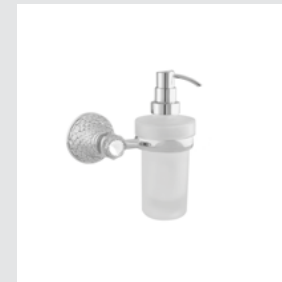

059073.000.**
Towel ring

059075.000.**
Robe hook

059077.000.**
Toilet paper holder

059078.000.**
Soap holder

059080.000.**
Wall toothbrush holder

059086.000.**
Wall soap dispenser

059616.A00.**
Five hole bath set with hand shower and Swarovski Crystals

059205.E00.**
One hole basin mixer with Swarovski Crystals

059275.000.**
Robe hook with Swarovski Crystals

059277.000.**
Toilet paper holder with Swarovski Crystals

059278.000.**
Soap holder with Swarovski Crystals

059280.000.**
Wall toothbrush holder with Swarovski Crystals

059222.E00.**
Three hole bidet set with Swarovski Crystals

059225.E00.**
One hole bidet mixer with Swarovski Crystals

059216.E00.**
Five hole bath set with hand shower and Swarovski Crystals

059218.E00.**
Bath and shower mixer with hand shower and Swarovski Crystals

059286.000.**
Wall soap dispenser with Swarovski Crystals

059284.000.**
Toilet brush holder with Swarovski Crystals

025746.000.**
Cabinet knob diameter 32mm with Swarovski Crystal