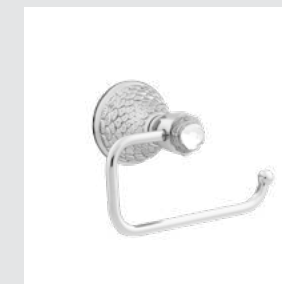

Dragon handle
design #2

Page 129

059001.000.**
Three hole basin set

059022.000.**
Three hole bidet set

059016.000.**
Five hole bath set with hand shower

Dragon Accessories
without crystal

059072.000.**
Towel bar 600 mm

059073.000.**
Towel ring

059075.000.**
Robe hook

059077.000.**
Toilet paper holder

059078.000.**
Soap holder

059080.000.**
Wall toothbrush holder

059086.000.**
Wall soap dispenser

059616.A00.**
Five hole bath set with hand shower and Swarovski Crystals

059272.000.**
Towel bar 600 mm with Swarovski Crystals

059273.000.**
Towel ring with Swarovski Crystals

059084.000.**
Toilet brush holder

Dragon knob
Swarovski Crystals #1

Page 130

059201.E00.**
Three hole basin set with Swarovski Crystals

059205.E00.**
One hole basin mixer with Swarovski Crystals

059275.000.**
Robe hook with Swarovski Crystals

059277.000.**
Toilet paper holder with Swarovski Crystals

059278.000.**
Soap holder with Swarovski Crystals