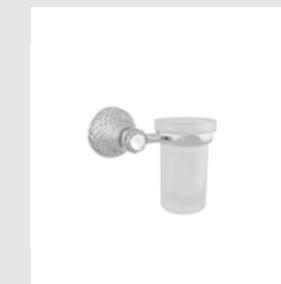

059073.000.**
Towel ring

059075.000.**
Robe hook

059077.000.**
Toilet paper holder

059078.000.**
Soap holder

059080.000.**
Wall toothbrush holder

059086.000.**
Wall soap dispenser

059616.A00.**
Five hole bath set with hand shower and Swarovski Crystals

059272.000.**
Towel bar 600 mm with Swarovski Crystals

059273.000.**
Towel ring with Swarovski Crystals

059084.000.**
Toilet brush holder

Dragon knob
Swarovski Crystals #1

Page 130

059201.E00.**
Three hole basin set with Swarovski Crystals

059205.E00.**
One hole basin mixer with Swarovski Crystals

059275.000.**
Robe hook with Swarovski Crystals

059277.000.**
Toilet paper holder with Swarovski Crystals

059278.000.**
Soap holder with Swarovski Crystals

059280.000.**
Wall toothbrush holder with Swarovski Crystals

059222.E00.**
Three hole bidet set with Swarovski Crystals

059225.E00.**
One hole bidet mixer with Swarovski Crystals

059216.E00.**
Five hole bath set with hand shower and Swarovski Crystals