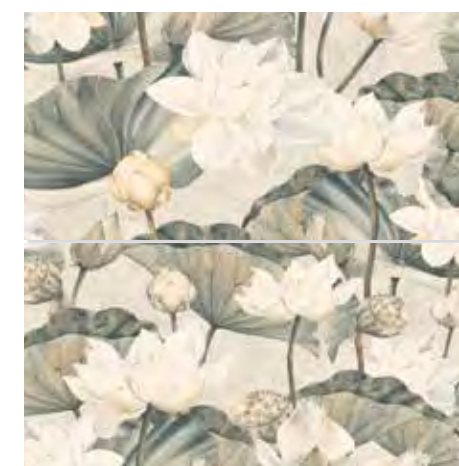

DREAM

white / grey

30×60  
29,8x29,8

DREAM GREY GLOSSY 30×60

UNIVERSAL GLASS INSERTO DREAM 30×60

DREAM WHITE STRUCTURE MATT 30×60

DREAM GREY PRESSED MOSAIC  
GLOSSY 29,8x29,8

UNIVERSAL CERAMIC PANEL DREAM 30x60x2