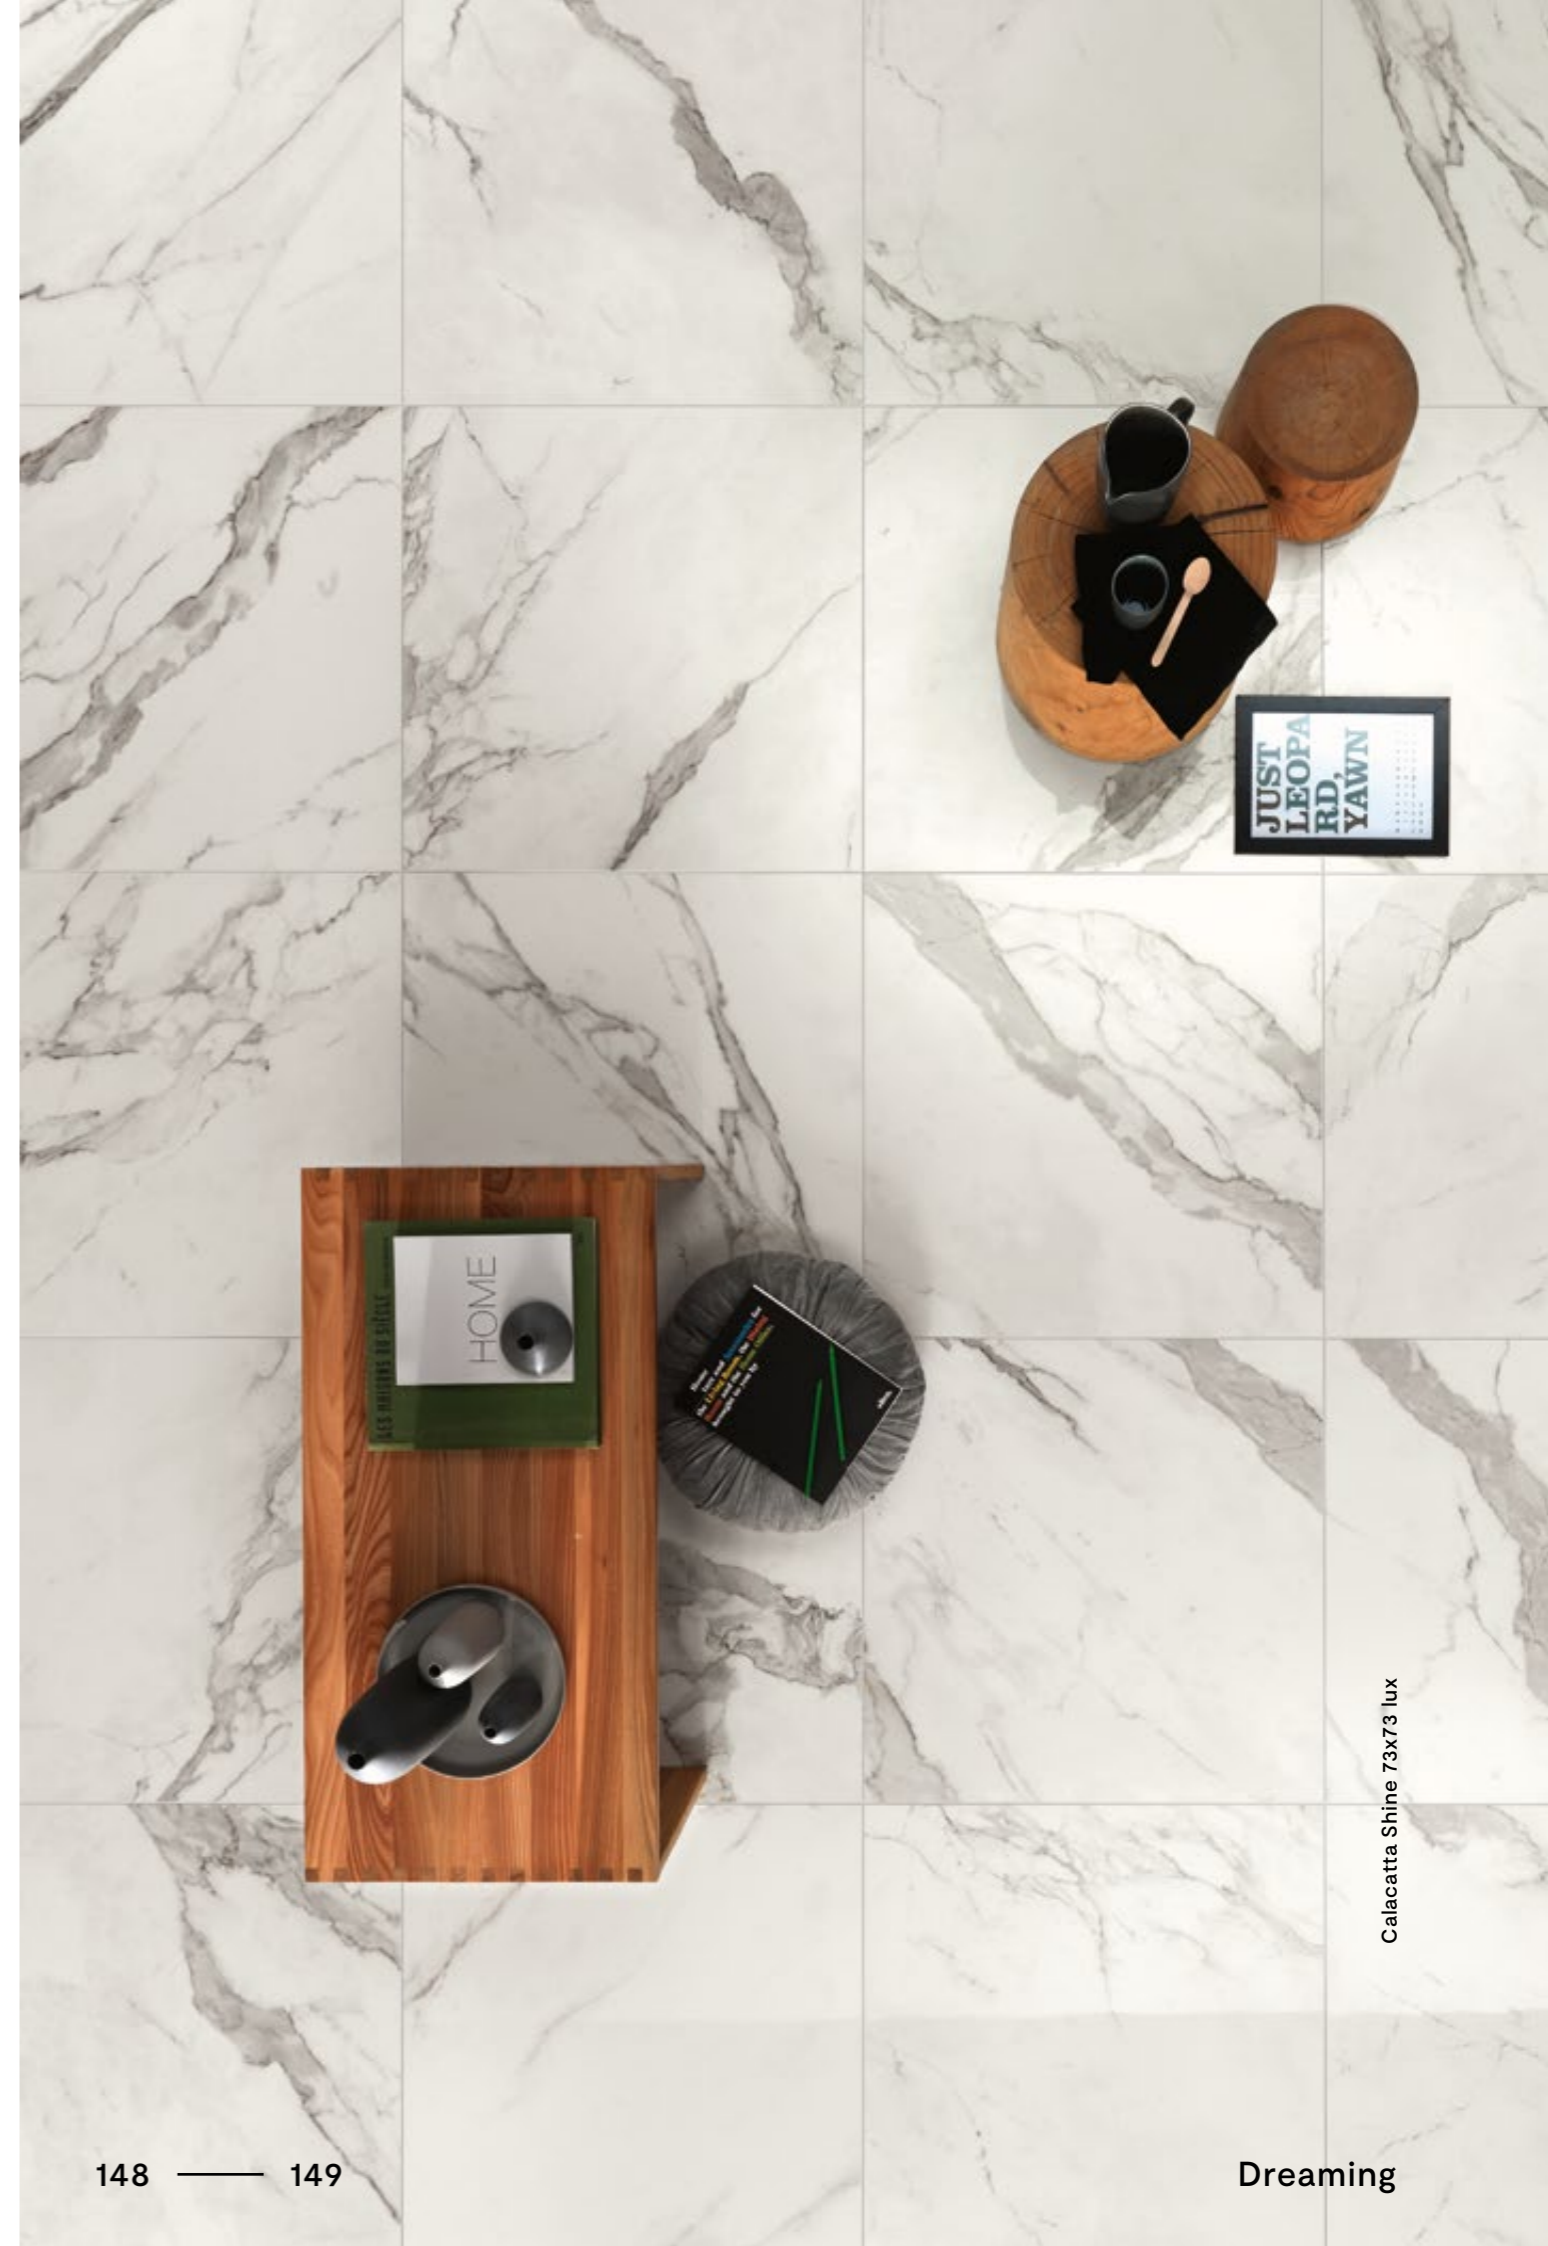

WALL
Mosaico Basic lux
FLOOR
Calacatta Shine 60x120 lux

Lea Ceramiche

Calacatta Shine 73x73 lux

Dreaming

marble

Romance Safari 75x75cm velvet

marble

Bianco Statuario 73x73 lux