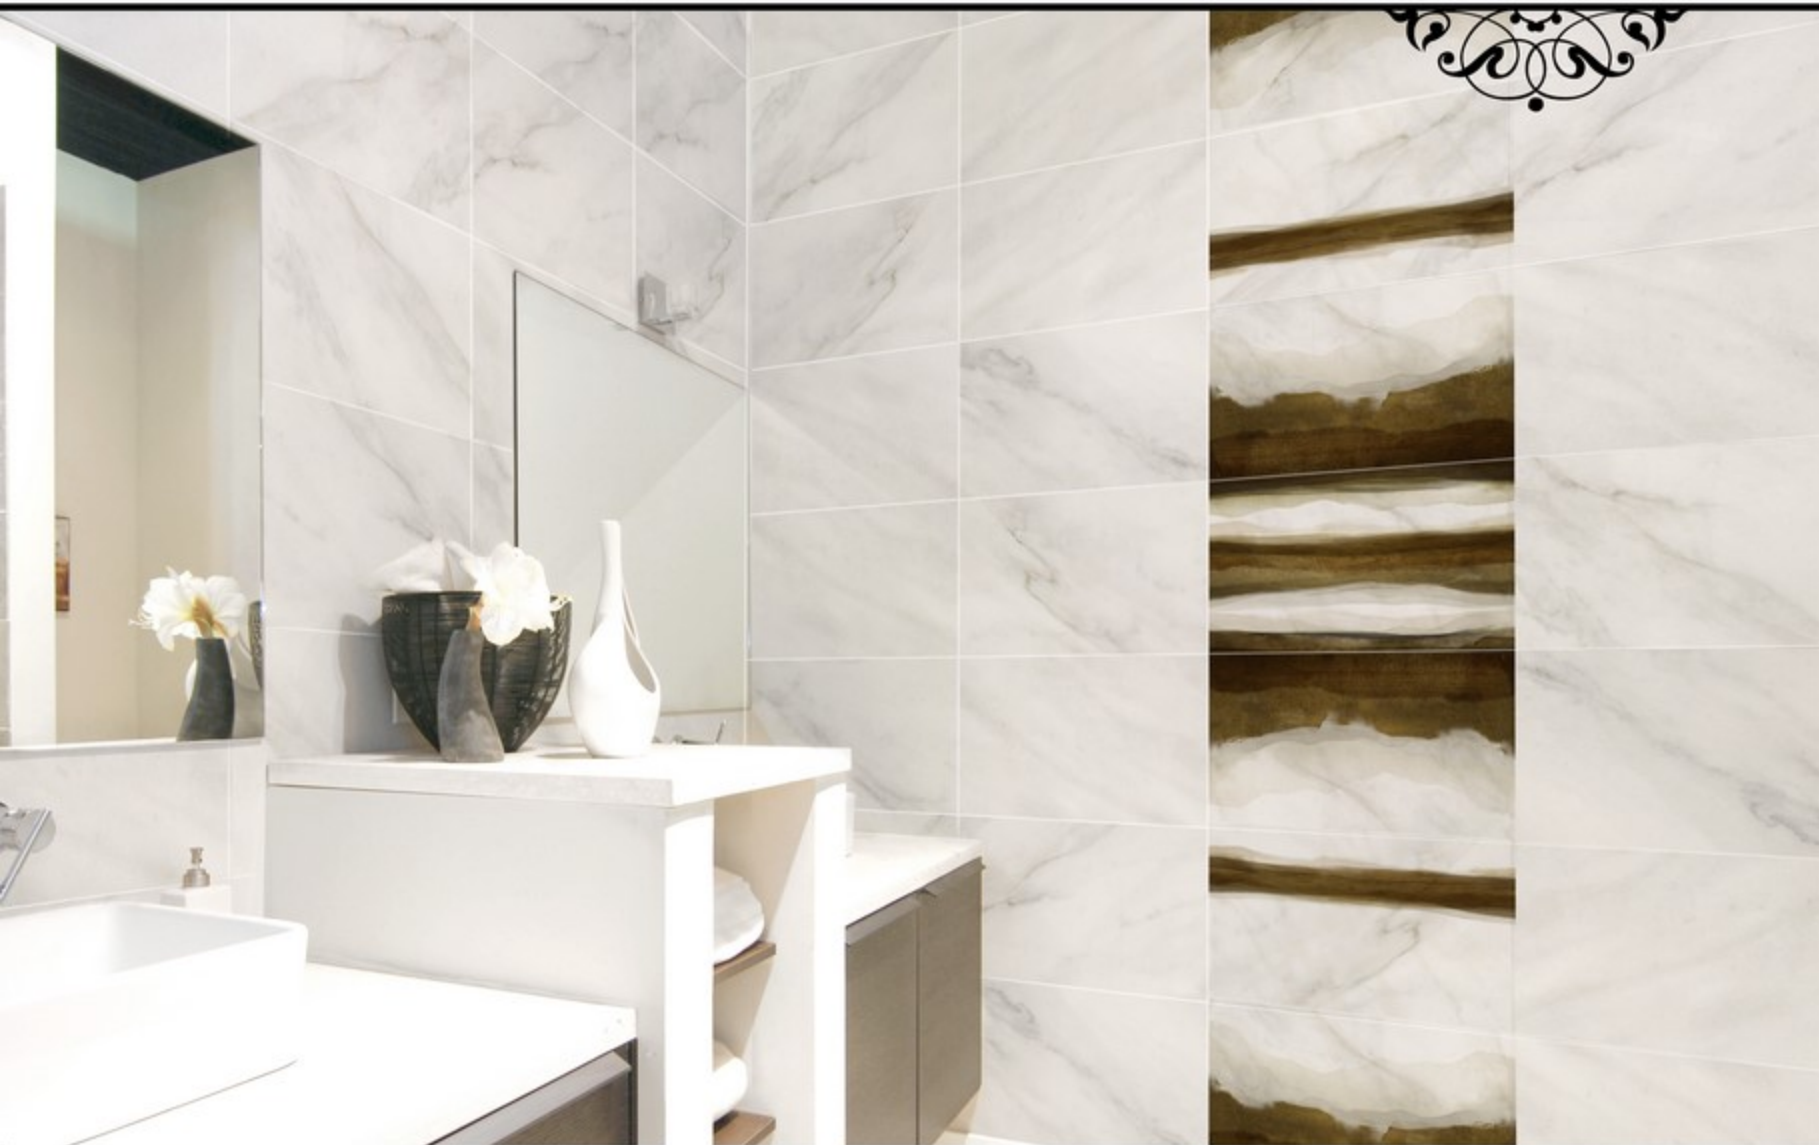

TREVI SERIES

TREVI

GLOSSY FINISH