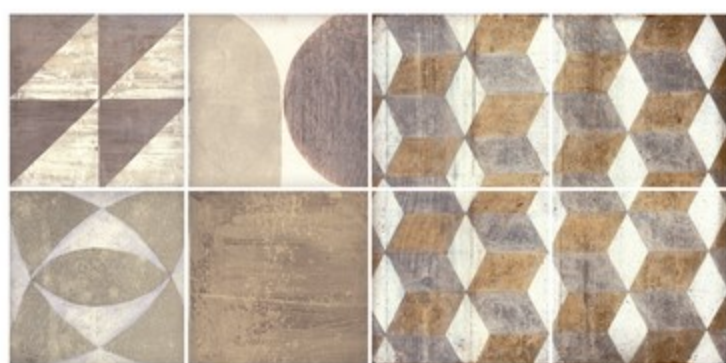

CALAIS

30 x 60 cm · (15 x 15 cm)

* DIFFERENT DESIGNS IN EACH BOX

R8