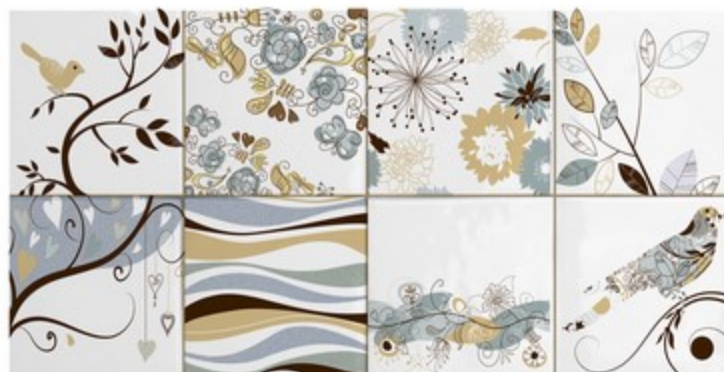

R5

**MEDINACELI VIOLA**  
30 x 60 cm · (15 x 15 cm)  
\* DIFFERENT DESIGNS IN EACH BOX

R8

**MEDINACELI CREAM**  
30 x 60 cm · (15 x 15 cm)  
\* DIFFERENT DESIGNS IN EACH BOX

R8

**BIRDS**

30 x 60 cm · (15 x 15 cm)