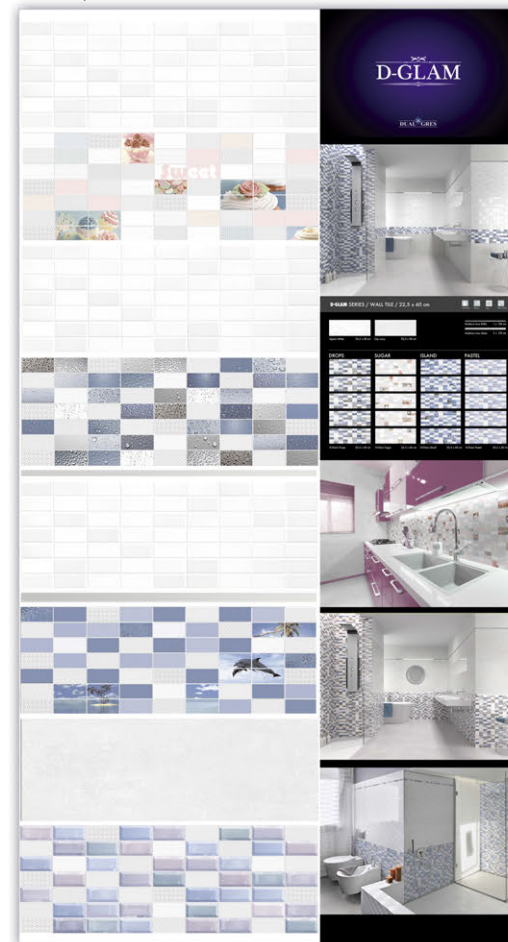

Dglam White	Dglam Island	Listelos Inox
Dglam Sugar	Dglam Pastel	
Dglam Drops	City Ivory