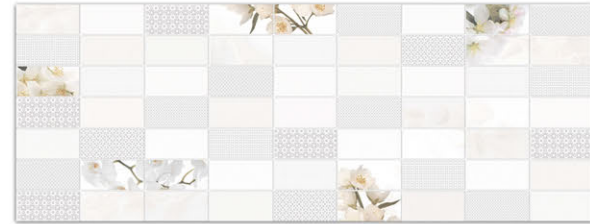

MATT / GLOSSY / SILVER FINISH ●