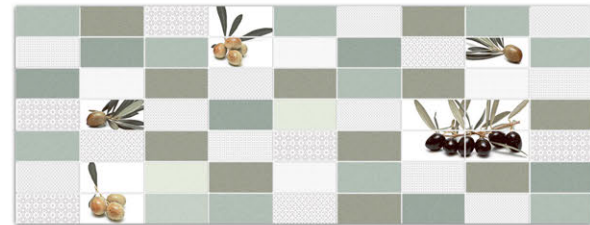

MATT / GLOSSY / SILVER FINISH ●