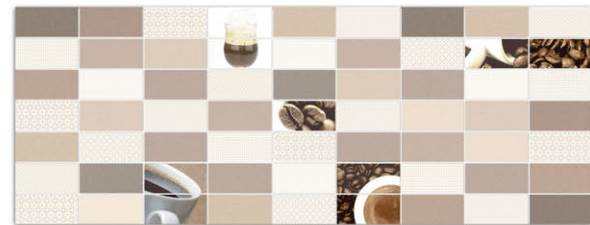

MATT / GLOSSY / GOLD FINISH ●