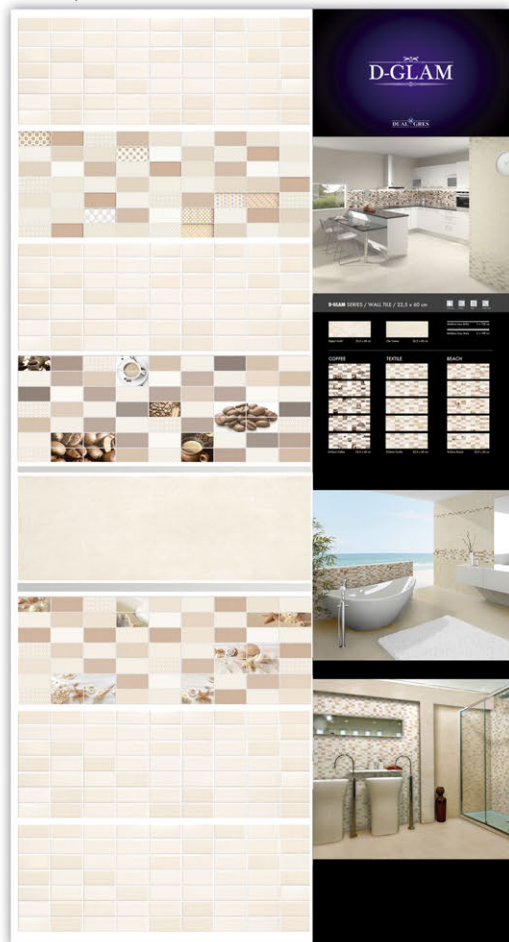

Panel D·GLAM "B" (1005 x 1925 cm) :

- | | |
|---------------|---------------|
| Dglam Gold | Dglam Beach |
| Dglam Textile | City Crema |
| Dglam Coffee | Listelos Inox |

Panel D·GLAM "C" (1005 x 1925 cm) :