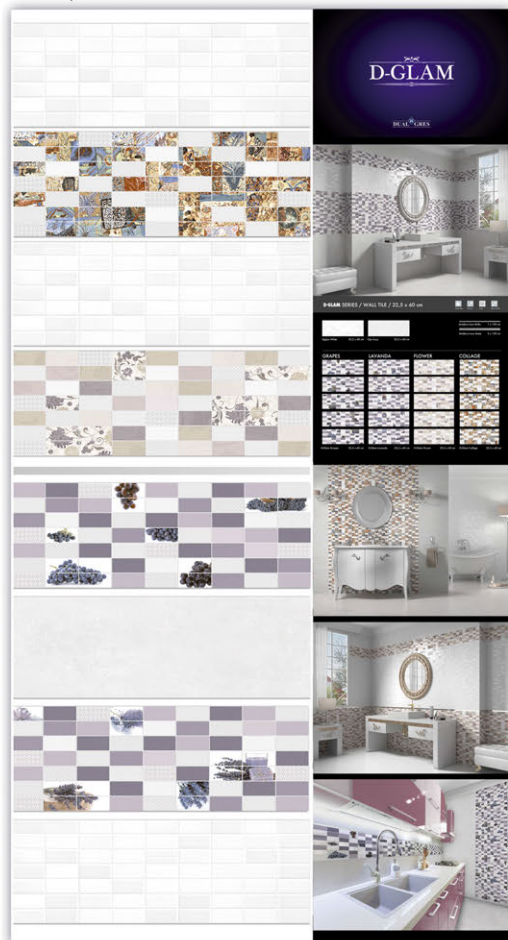

Panel D·GLAM "D" (1005 x 1925 cm) :

Dglam White   Dglam Grapes   Listelos Inox
Dglam Collage   Dglam Lavanda
Dglam Flower   City Ivory