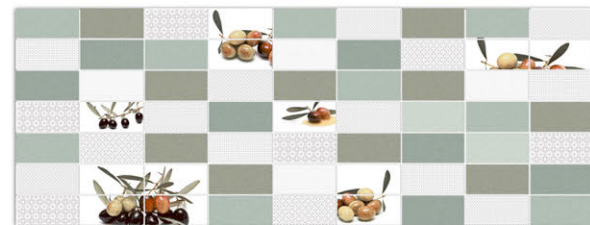

MATT / GLOSSY / SILVER FINISH ●