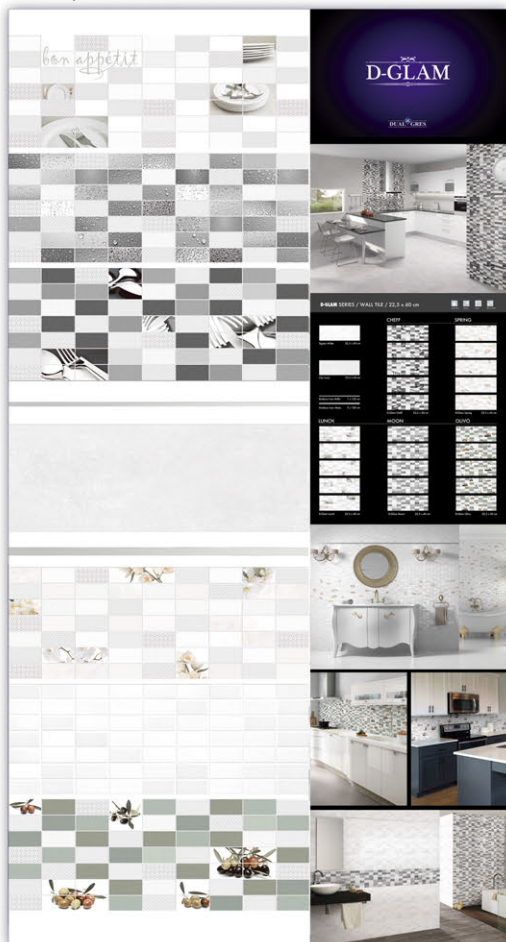

R4

MATT / GLOSSY / SILVER FINISH ●

DGLAM OLIVO
22,5 x 60 cm

R7

D·GLAM MARKETING

Panel D·GLAM "A" (1005 x 1925 cm) :

- | | | |
|-------------|--------------|---------------|
| Dglam White | Dglam Moon | City Ivory |
| Dglam Olivo | Dglam Cheff | Listelos Inox |
| Dglam Lunch | Dglam Spring | |

Panel D·GLAM "B" (1005 x 1925 cm) :

- | | |
|---------------|---------------|
| Dglam Gold | Dglam Beach |
| Dglam Textile | City Crema |
| Dglam Coffee | Listelos Inox |

Panel D·GLAM "C" (1005 x 1925 cm) :