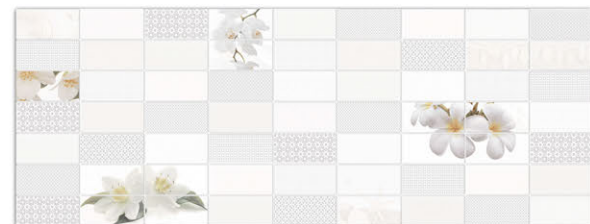

MATT / GLOSSY / SILVER FINISH ●