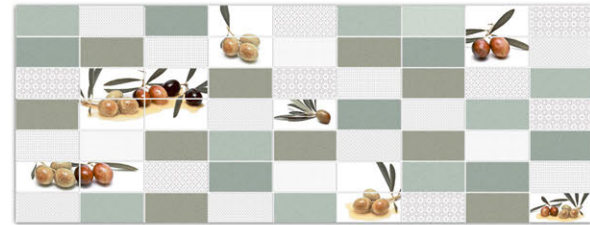

MATT / GLOSSY / SILVER FINISH ●