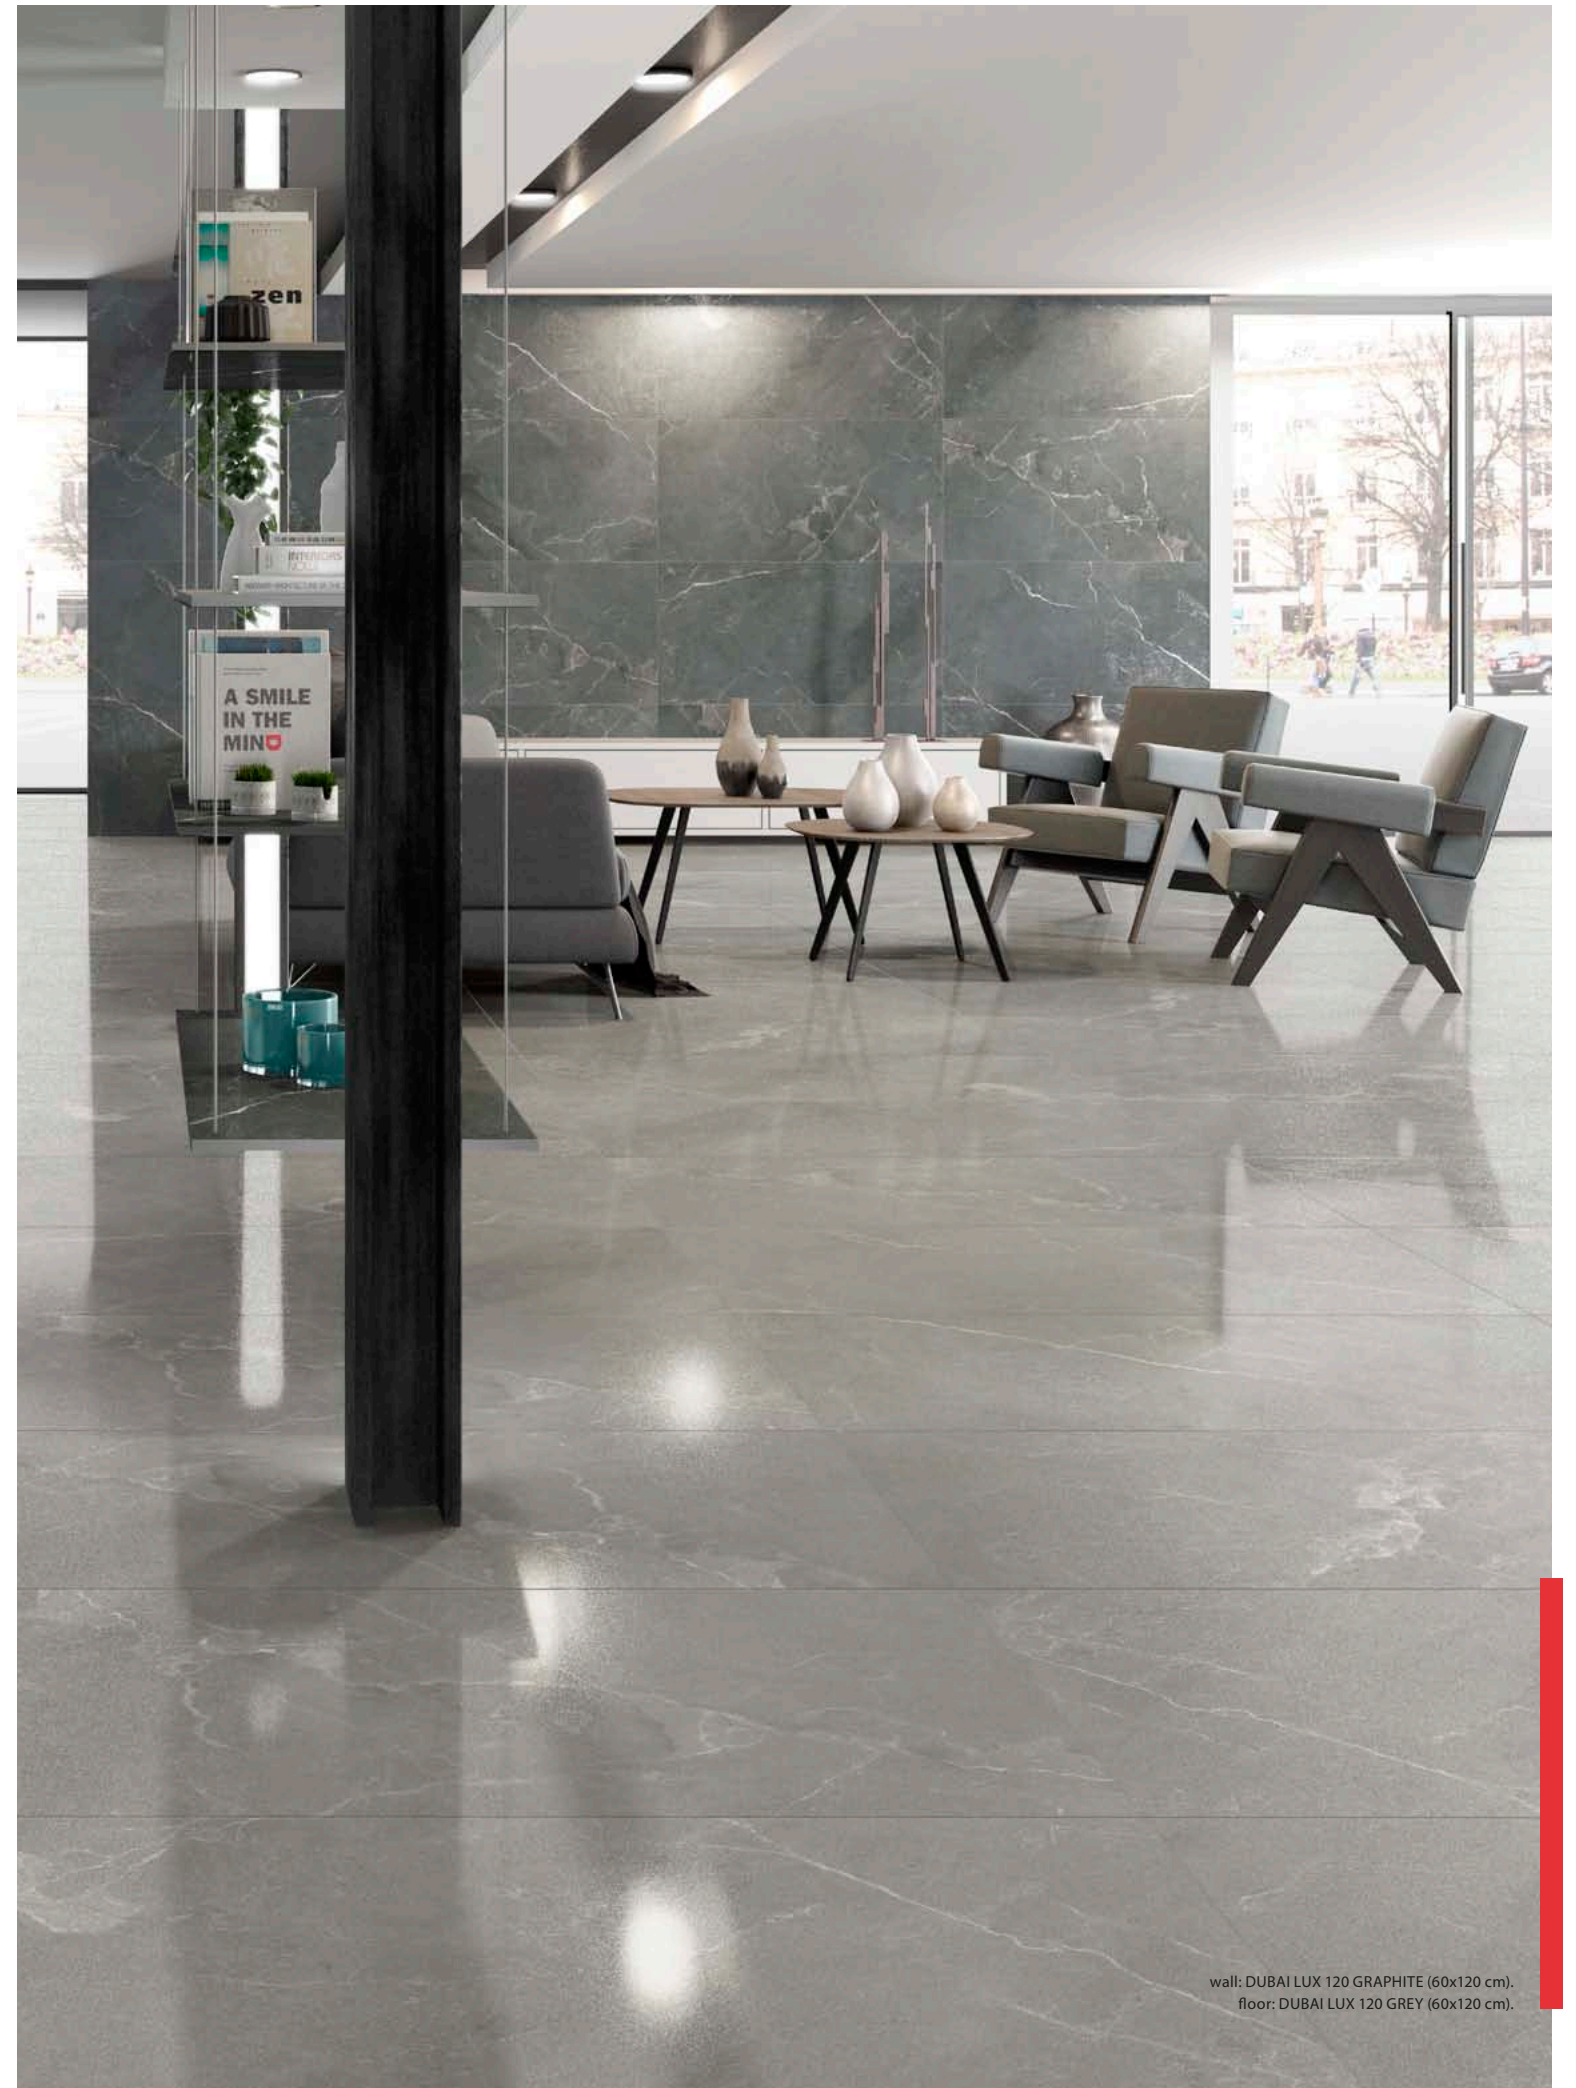

DUBAI collection

wall: DUBAI 3060 ICE Y TAUPE (30x60 cm).
floor: DUBAI 60 TAUPE (60x60 cm).

wall: DUBAI LUX 120 GRAPHITE (60x120 cm).
floor: DUBAI LUX 120 GREY (60x120 cm).

DUBAI
NATURAL · NATURAL

DUBAI LUX
LAPADO BRILLO · GLOSSY LAPATTO