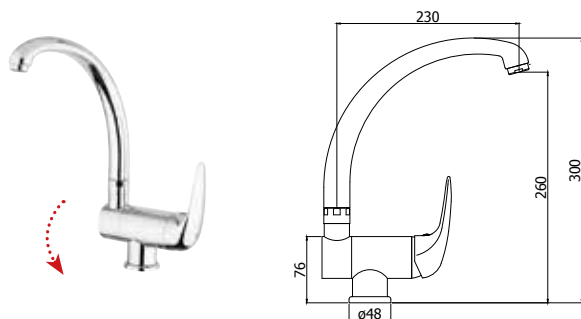

© DU 182CR

Miscelatore lavello monoforo canna **fusa** orientabile
*One-hole sink mixer with swivelling **cast** spout*

◎ **DU 182TCR**

Miscelatore lavello monoforo con canna **tubo** orientabile
*One-hole sink mixer with **tube** swivelling spout*

◎ **DU 183CR**

Miscelatore lavello con doccia estraibile (2 getti) e canna **tubo** orientabile
One-hole sink mixer with pull-out hand-shower (two-spray) and swivelling spout

◎ **DU 184CR**

Miscelatore lavello monoforo con canna orientabile e attacco lavastoviglie
Tall one-hole sink mixer with swivelling spout and dish-washer machine connection

◎ **DU 185CR**

Miscelatore lavello con doccia estraibile (2 getti) e canna orientabile
One-hole sink mixer with pull-out hand-shower (two-spray) and swivelling spout

◎ **DU 189CR**

Miscelatore lavello laterale canna reclinabile sotto finestra
One-hole sink mixer below window

◎ **DU 161CR**

Miscelatore lavello a muro con canna **tubo** orientabile
*Wall sink mixer with swivelling **tube** spout*

FINITURE
FINISHES

CR - Finitura CROMO
 CR - CHROME PLATED finish