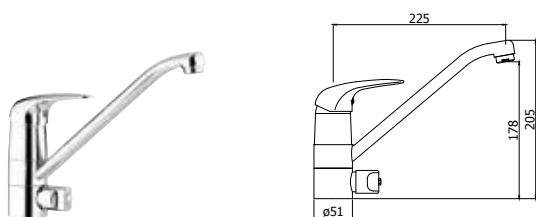

duemila

© DU 181CR

© DU 180CR

Miscelatore lavello monoforo con
canna **tubo** orientabile
*One-hole sink mixer with **tube** swivelling spout*

© DU 181CR

Miscelatore lavello monoforo con
canna **tubo** orientabile
*One-hole sink mixer with **tube** swivelling spout*

© DU 182CR

Miscelatore lavello monoforo canna **fusa** orientabile
*One-hole sink mixer with swivelling **cast** spout*

◎ **DU 182TCR**

Miscelatore lavello monoforo con canna **tubo** orientabile
*One-hole sink mixer with **tube** swivelling spout*

◎ **DU 183CR**

Miscelatore lavello con doccia estraibile (2 getti) e canna **tubo** orientabile
One-hole sink mixer with pull-out hand-shower (two-spray) and swivelling spout

◎ **DU 184CR**

Miscelatore lavello monoforo con canna orientabile e attacco lavastoviglie
Tall one-hole sink mixer with swivelling spout and dish-washer machine connection

◎ **DU 185CR**

Miscelatore lavello con doccia estraibile (2 getti) e canna orientabile
One-hole sink mixer with pull-out hand-shower (two-spray) and swivelling spout

◎ **DU 189CR**

Miscelatore lavello laterale canna reclinabile sotto finestra
One-hole sink mixer below window