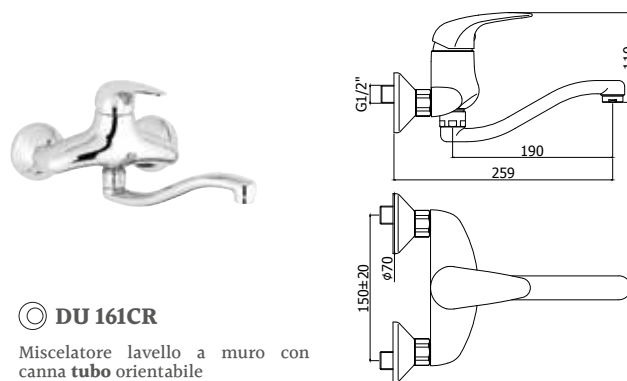

© DU 182CR

Miscelatore lavello monoforo canna **fusa** orientabile
*One-hole sink mixer with swivelling **cast** spout*

◎ **DU 182TCR**

Miscelatore lavello monoforo con canna **tubo** orientabile
*One-hole sink mixer with **tube** swivelling spout*

◎ **DU 183CR**

Miscelatore lavello con doccia estraibile (2 getti) e canna **tubo** orientabile
One-hole sink mixer with pull-out hand-shower (two-spray) and swivelling spout

◎ **DU 184CR**

Miscelatore lavello monoforo con canna orientabile e attacco lavastoviglie
Tall one-hole sink mixer with swivelling spout and dish-washer machine connection

◎ **DU 185CR**

Miscelatore lavello con doccia estraibile (2 getti) e canna orientabile
One-hole sink mixer with pull-out hand-shower (two-spray) and swivelling spout

◎ **DU 189CR**

Miscelatore lavello laterale canna reclinabile sotto finestra
One-hole sink mixer below window

◎ **DU 161CR**

Miscelatore lavello a muro con canna **tubo** orientabile
*Wall sink mixer with swivelling **tube** spout*

FINITURE
FINISHES

CR - Finitura CROMO
 CR - CHROME PLATED finish