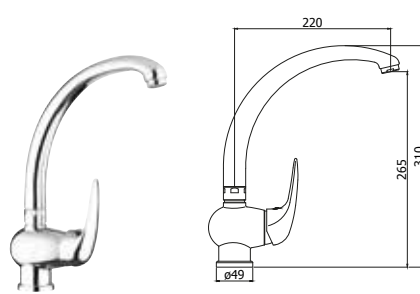

duemila

© DU 181CR

© DU 180CR

Miscelatore lavello monoforo con
canna **tubo** orientabile
*One-hole sink mixer with **tube** swivelling spout*

© DU 181CR

Miscelatore lavello monoforo con
canna **tubo** orientabile
*One-hole sink mixer with **tube** swivelling spout*

© DU 182CR

Miscelatore lavello monoforo canna **fusa** orientabile
*One-hole sink mixer with swivelling **cast** spout*

◎ **DU 182TCR**

Miscelatore lavello monoforo con canna **tubo** orientabile
*One-hole sink mixer with **tube** swivelling spout*

◎ **DU 183CR**

Miscelatore lavello con doccia estraibile (2 getti) e canna **tubo** orientabile
One-hole sink mixer with pull-out hand-shower (two-spray) and swivelling spout

◎ **DU 184CR**

Miscelatore lavello monoforo con canna orientabile e attacco lavastoviglie
Tall one-hole sink mixer with swivelling spout and dish-washer machine connection

◎ **DU 185CR**

Miscelatore lavello con doccia estraibile (2 getti) e canna orientabile
One-hole sink mixer with pull-out hand-shower (two-spray) and swivelling spout

◎ **DU 189CR**

Miscelatore lavello laterale canna reclinabile sotto finestra
One-hole sink mixer below window