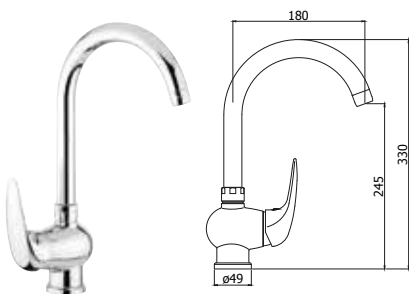

duemila

© DU 181CR

© DU 180CR

Miscelatore lavello monoforo con
canna **tubo** orientabile
*One-hole sink mixer with **tube** swivelling spout*

© DU 181CR

Miscelatore lavello monoforo con
canna **tubo** orientabile
*One-hole sink mixer with **tube** swivelling spout*

© DU 182CR

Miscelatore lavello monoforo canna **fusa** orientabile
*One-hole sink mixer with swivelling **cast** spout*

◎ **DU 182TCR**

Miscelatore lavello monoforo con canna **tubo** orientabile
*One-hole sink mixer with **tube** swivelling spout*

◎ **DU 183CR**

Miscelatore lavello con doccia estraibile (2 getti) e canna **tubo** orientabile
One-hole sink mixer with pull-out hand-shower (two-spray) and swivelling spout

◎ **DU 184CR**

Miscelatore lavello monoforo con canna orientabile e attacco lavastoviglie
Tall one-hole sink mixer with swivelling spout and dish-washer machine connection

◎ **DU 185CR**

Miscelatore lavello con doccia estraibile (2 getti) e canna orientabile
One-hole sink mixer with pull-out hand-shower (two-spray) and swivelling spout

◎ **DU 189CR**

Miscelatore lavello laterale canna reclinabile sotto finestra
One-hole sink mixer below window