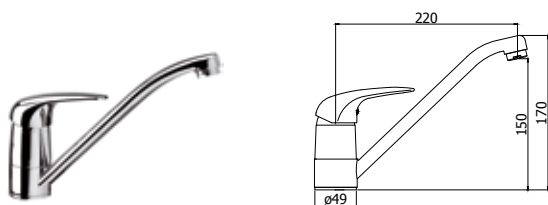

duemila

© DU 181CR

© DU 180CR

Miscelatore lavello monoforo con
canna **tubo** orientabile
*One-hole sink mixer with **tube** swivelling spout*

© DU 181CR

Miscelatore lavello monoforo con
canna **tubo** orientabile
*One-hole sink mixer with **tube** swivelling spout*

© DU 182CR

Miscelatore lavello monoforo canna **fusa** orientabile
*One-hole sink mixer with swivelling **cast** spout*

◎ **DU 182TCR**

Miscelatore lavello monoforo con canna **tubo** orientabile
*One-hole sink mixer with **tube** swivelling spout*

◎ **DU 183CR**

Miscelatore lavello con doccia estraibile (2 getti) e canna **tubo** orientabile
One-hole sink mixer with pull-out hand-shower (two-spray) and swivelling spout

◎ **DU 184CR**

Miscelatore lavello monoforo con canna orientabile e attacco lavastoviglie
Tall one-hole sink mixer with swivelling spout and dish-washer machine connection

◎ **DU 185CR**

Miscelatore lavello con doccia estraibile (2 getti) e canna orientabile
One-hole sink mixer with pull-out hand-shower (two-spray) and swivelling spout

◎ **DU 189CR**

Miscelatore lavello laterale canna reclinabile sotto finestra
One-hole sink mixer below window