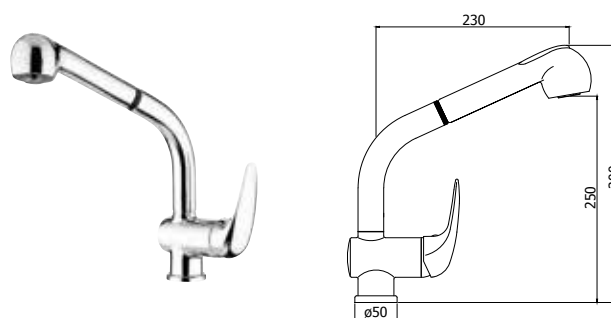

duemila

© DU 181CR

© DU 180CR

Miscelatore lavello monoforo con
canna **tubo** orientabile
*One-hole sink mixer with **tube** swivelling spout*

© DU 181CR

Miscelatore lavello monoforo con
canna **tubo** orientabile
*One-hole sink mixer with **tube** swivelling spout*

© DU 182CR

Miscelatore lavello monoforo canna **fusa** orientabile
*One-hole sink mixer with swivelling **cast** spout*

◎ **DU 182TCR**

Miscelatore lavello monoforo con canna **tubo** orientabile
*One-hole sink mixer with **tube** swivelling spout*

◎ **DU 183CR**

Miscelatore lavello con doccia estraibile (2 getti) e canna **tubo** orientabile
One-hole sink mixer with pull-out hand-shower (two-spray) and swivelling spout

◎ **DU 184CR**

Miscelatore lavello monoforo con canna orientabile e attacco lavastoviglie
Tall one-hole sink mixer with swivelling spout and dish-washer machine connection

◎ **DU 185CR**

Miscelatore lavello con doccia estraibile (2 getti) e canna orientabile
One-hole sink mixer with pull-out hand-shower (two-spray) and swivelling spout

◎ **DU 189CR**

Miscelatore lavello laterale canna reclinabile sotto finestra
One-hole sink mixer below window