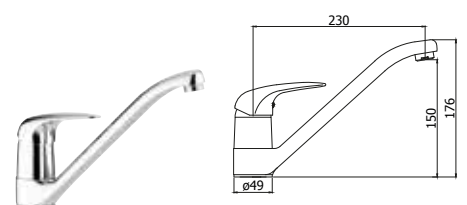

duemila

© DU 181CR

© DU 180CR

Miscelatore lavello monoforo con
canna **tubo** orientabile
*One-hole sink mixer with **tube** swivelling spout*

© DU 181CR

Miscelatore lavello monoforo con
canna **tubo** orientabile
*One-hole sink mixer with **tube** swivelling spout*

© DU 182CR

Miscelatore lavello monoforo canna **fusa** orientabile
*One-hole sink mixer with swivelling **cast** spout*

◎ **DU 182TCR**

Miscelatore lavello monoforo con canna **tubo** orientabile
*One-hole sink mixer with **tube** swivelling spout*

◎ **DU 183CR**

Miscelatore lavello con doccia estraibile (2 getti) e canna **tubo** orientabile
One-hole sink mixer with pull-out hand-shower (two-spray) and swivelling spout

◎ **DU 184CR**

Miscelatore lavello monoforo con canna orientabile e attacco lavastoviglie
Tall one-hole sink mixer with swivelling spout and dish-washer machine connection

◎ **DU 185CR**

Miscelatore lavello con doccia estraibile (2 getti) e canna orientabile
One-hole sink mixer with pull-out hand-shower (two-spray) and swivelling spout

◎ **DU 189CR**

Miscelatore lavello laterale canna reclinabile sotto finestra
One-hole sink mixer below window