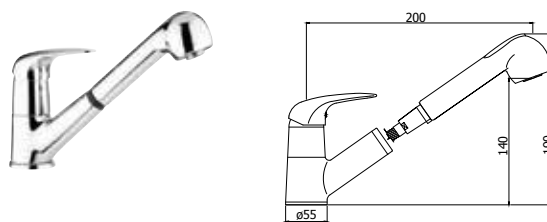

duemila

© DU 181CR

© DU 180CR

Miscelatore lavello monoforo con
canna **tubo** orientabile
*One-hole sink mixer with **tube** swivelling spout*

© DU 181CR

Miscelatore lavello monoforo con
canna **tubo** orientabile
*One-hole sink mixer with **tube** swivelling spout*

© DU 182CR

Miscelatore lavello monoforo canna **fusa** orientabile
*One-hole sink mixer with swivelling **cast** spout*

◎ **DU 182TCR**

Miscelatore lavello monoforo con canna **tubo** orientabile
*One-hole sink mixer with **tube** swivelling spout*

◎ **DU 183CR**

Miscelatore lavello con doccia estraibile (2 getti) e canna **tubo** orientabile
One-hole sink mixer with pull-out hand-shower (two-spray) and swivelling spout

◎ **DU 184CR**

Miscelatore lavello monoforo con canna orientabile e attacco lavastoviglie
Tall one-hole sink mixer with swivelling spout and dish-washer machine connection

◎ **DU 185CR**

Miscelatore lavello con doccia estraibile (2 getti) e canna orientabile
One-hole sink mixer with pull-out hand-shower (two-spray) and swivelling spout

◎ **DU 189CR**

Miscelatore lavello laterale canna reclinabile sotto finestra
One-hole sink mixer below window