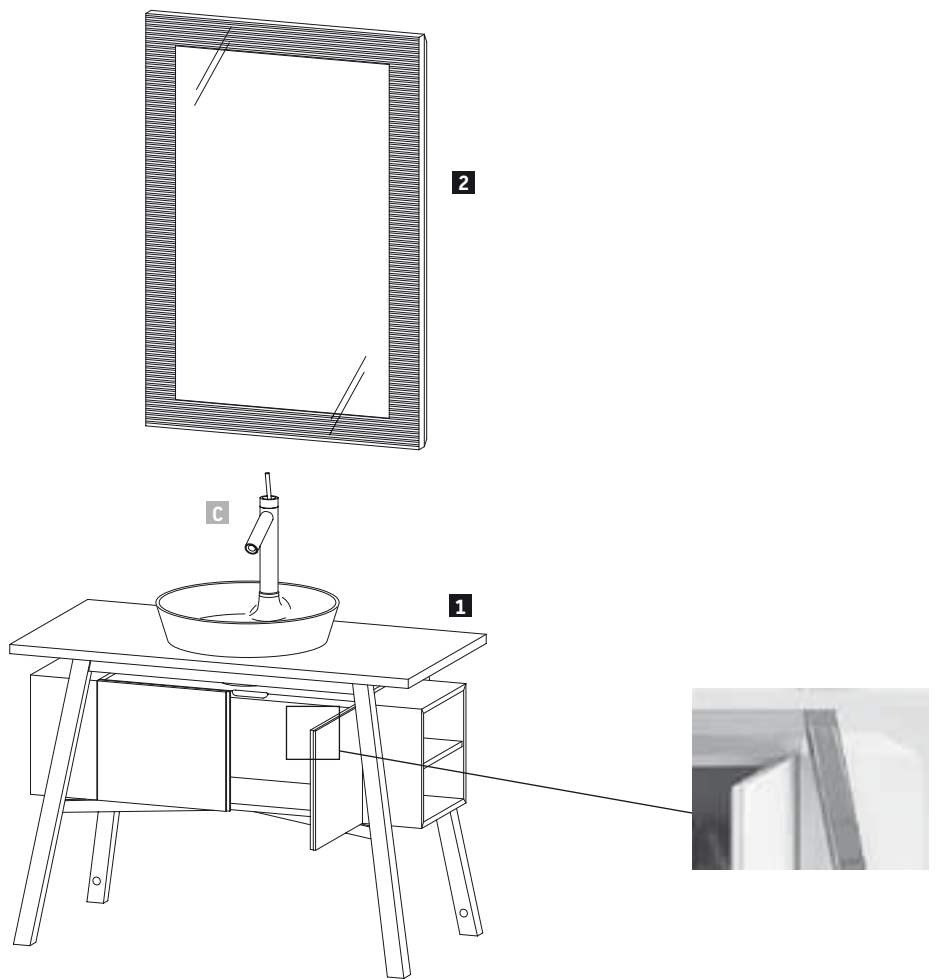

Cape Cod Design by Philippe Starck

Ordering Sample

Cape Cod
Vanity unit floor standing
Mirror with lighting

85 White High Gloss

Description	Remark	Quantity	Model-No.
1 Vanity unit floor standing	Width 44 1/8"	1	# CC 9533 0 85 85
2 Mirror with lighting	Width 30 1/8"	1	# CC 9641 0 00 00
c Washbowl Cape Cod	Width 18 7/8"	1	# 232848 00 001